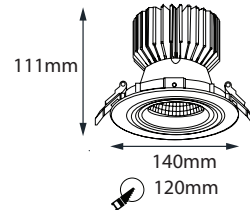

**DW195135**  
 Material Aluminum die-casting, electrostatic powder coating  
 Input Voltage AC220-240V, Multivoltage  
 Light Power 43W, 50W  
 Luminous flux ~3900lm, ~4500lm  
 Light Source Cree  
 CCT 2700K, 3000K, 4000K  
 CRI >80, Optional CRI>90, CRI95, CRI97  
 Beam Angle 12°, 30°, 45°, 55° & 12°, 20°, 36°, 45°, 60°  
 Driver, Khun, Xz, Philips, HEP  
 Dimmable 0-10V, Triac, Dali as an option

**DW140111**  
 Material Aluminum die-casting, electrostatic powder coating  
 Input Voltage AC220-240V, Multivoltage  
 Light Power 18W, 25W  
 Luminous flux ~2000lm, ~2400lm  
 Light Source Cree  
 CCT 2700K, 3000K, 4000K  
 CRI >80, Optional CRI>90, CRI95, CRI97  
 Beam Angle 12°, 24°, 45°, 55°  
 Driver, Khun, Xz, Philips, HEP  
 Dimmable 0-10V, Triac, Dali as an option

**DW160109**  
 Material Aluminum die-casting, electrostatic powder coating  
 Input Voltage AC220-240V, Multivoltage  
 Light Power 25W, 33W, 40W  
 Luminous flux ~2500lm, ~3500lm, ~4100lm  
 Light Source Cree  
 CCT 2700K, 3000K, 4000K  
 CRI >80, Optional CRI>90, CRI95, CRI97  
 Beam Angle 12°, 30°, 45°, 60°  
 Driver, Khun, Xz, Philips, HEP  
 Dimmable 0-10V, Triac, Dali as an option

**SHOPY SERIES**

DW17588 DW222100  
 Material Aluminum die-casting, electrostatic powder coating  
 Input Voltage AC220-240V, Multivoltage  
 Light Power 25W, 29W - 32W, 39W  
 Luminous flux ~2500lm, ~3100lm - 3600lm, ~3900lm  
 Light Source Cree  
 CCT 2700K, 3000K, 4000K  
 CRI >80, Optional CRI>90, CRI95, CRI97  
 Beam Angle 90°x60° - 90°x70°  
 & 12°, 20°, 36°, 45°, 60°  
 Driver, Khun, Xz, Philips, HEP  
 Dimmable 0-10V, Triac, Dali as an option