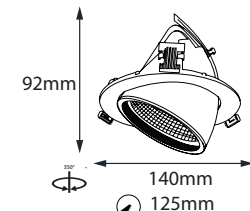

**DW195135**  
 Material Aluminum die-casting, electrostatic powder coating  
 Input Voltage AC220-240V, Multivoltage  
 Light Power 43W, 50W  
 Luminous flux ~3900lm, ~4500lm  
 Light Source Cree  
 CCT 2700K, 3000K, 4000K  
 CRI >80, Optional CRI>90, CRI95, CRI97  
 Beam Angle 12°, 30°, 45°, 55° & 12°, 20°, 36°, 45°, 60°  
 Driver, Khun, Xz, Philips, HEP  
 Dimmable 0-10V, Triac, Dali as an option

**DW140111**  
 Material Aluminum die-casting, electrostatic powder coating  
 Input Voltage AC220-240V, Multivoltage  
 Light Power 18W, 25W  
 Luminous flux ~2000lm, ~2400lm  
 Light Source Cree  
 CCT 2700K, 3000K, 4000K  
 CRI >80, Optional CRI>90, CRI95, CRI97  
 Beam Angle 12°, 24°, 45°, 55°  
 Driver, Khun, Xz, Philips, HEP  
 Dimmable 0-10V, Triac, Dali as an option

**DW160109**  
 Material Aluminum die-casting, electrostatic powder coating  
 Input Voltage AC220-240V, Multivoltage  
 Light Power 25W, 33W, 40W  
 Luminous flux ~2500lm, ~3500lm, ~4100lm  
 Light Source Cree  
 CCT 2700K, 3000K, 4000K  
 CRI >80, Optional CRI>90, CRI95, CRI97  
 Beam Angle 12°, 30°, 45°, 60°  
 Driver, Khun, Xz, Philips, HEP  
 Dimmable 0-10V, Triac, Dali as an option

**SHOPY SERIES**

DW17588 DW222100  
 Material Aluminum die-casting, electrostatic powder coating  
 Input Voltage AC220-240V, Multivoltage  
 Light Power 25W, 29W - 32W, 39W  
 Luminous flux ~2500lm, ~3100lm - 3600lm, ~3900lm  
 Light Source Cree  
 CCT 2700K, 3000K, 4000K  
 CRI >80, Optional CRI>90, CRI95, CRI97  
 Beam Angle 90°x60° - 90°x70°  
 & 12°, 20°, 36°, 45°, 60°  
 Driver, Khun, Xz, Philips, HEP  
 Dimmable 0-10V, Triac, Dali as an option