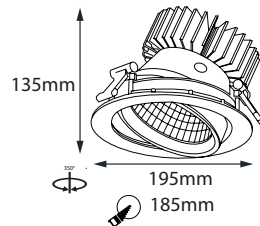

**DW195135**  
 Material Aluminum die-casting, electrostatic powder coating  
 Input Voltage AC220-240V, Multivoltage  
 Light Power 43W, 50W  
 Luminous flux ~3900lm, ~4500lm  
 Light Source Cree  
 CCT 2700K, 3000K, 4000K  
 CRI >80, Optional CRI>90, CRI95, CRI97  
 Beam Angle 12°, 30°, 45°, 55° & 12°, 20°, 36°, 45°, 60°  
 Driver, Khun, Xz, Philips, HEP  
 Dimmable 0-10V, Triac, Dali as an option

**DW140111**  
 Material Aluminum die-casting, electrostatic powder coating  
 Input Voltage AC220-240V, Multivoltage  
 Light Power 18W, 25W  
 Luminous flux ~2000lm, ~2400lm  
 Light Source Cree  
 CCT 2700K, 3000K, 4000K  
 CRI >80, Optional CRI>90, CRI95, CRI97  
 Beam Angle 12°, 24°, 45°, 55°  
 Driver, Khun, Xz, Philips, HEP  
 Dimmable 0-10V, Triac, Dali as an option

**DW160109**  
 Material Aluminum die-casting, electrostatic powder coating  
 Input Voltage AC220-240V, Multivoltage  
 Light Power 25W, 33W, 40W  
 Luminous flux ~2500lm, ~3500lm, ~4100lm  
 Light Source Cree  
 CCT 2700K, 3000K, 4000K  
 CRI >80, Optional CRI>90, CRI95, CRI97  
 Beam Angle 12°, 30°, 45°, 60°  
 Driver, Khun, Xz, Philips, HEP  
 Dimmable 0-10V, Triac, Dali as an option

**SHOPY SERIES**

DW17588 DW222100  
 Material Aluminum die-casting, electrostatic powder coating  
 Input Voltage AC220-240V, Multivoltage  
 Light Power 25W, 29W - 32W, 39W  
 Luminous flux ~2500lm, ~3100lm - 3600lm, ~3900lm  
 Light Source Cree  
 CCT 2700K, 3000K, 4000K  
 CRI >80, Optional CRI>90, CRI95, CRI97  
 Beam Angle 90°x60° - 90°x70°  
 & 12°, 20°, 36°, 45°, 60°  
 Driver, Khun, Xz, Philips, HEP  
 Dimmable 0-10V, Triac, Dali as an option