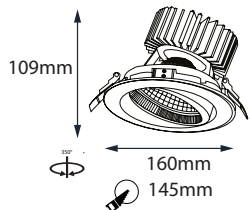

**DW195135**  
 Material Aluminum die-casting, electrostatic powder coating  
 Input Voltage AC220-240V, Multivoltage  
 Light Power 43W, 50W  
 Luminous flux ~3900lm, ~4500lm  
 Light Source Cree  
 CCT 2700K, 3000K, 4000K  
 CRI >80, Optional CRI>90, CRI95, CRI97  
 Beam Angle 12°, 30°, 45°, 55° & 12°, 20°, 36°, 45°, 60°  
 Driver, Khun, Xz, Philips, HEP  
 Dimmable 0-10V, Triac, Dali as an option

**DW140111**  
 Material Aluminum die-casting, electrostatic powder coating  
 Input Voltage AC220-240V, Multivoltage  
 Light Power 18W, 25W  
 Luminous flux ~2000lm, ~2400lm  
 Light Source Cree  
 CCT 2700K, 3000K, 4000K  
 CRI >80, Optional CRI>90, CRI95, CRI97  
 Beam Angle 12°, 24°, 45°, 55°  
 Driver, Khun, Xz, Philips, HEP  
 Dimmable 0-10V, Triac, Dali as an option

**DW160109**  
 Material Aluminum die-casting, electrostatic powder coating  
 Input Voltage AC220-240V, Multivoltage  
 Light Power 25W, 33W, 40W  
 Luminous flux ~2500lm, ~3500lm, ~4100lm  
 Light Source Cree  
 CCT 2700K, 3000K, 4000K  
 CRI >80, Optional CRI>90, CRI95, CRI97  
 Beam Angle 12°, 30°, 45°, 60°  
 Driver, Khun, Xz, Philips, HEP  
 Dimmable 0-10V, Triac, Dali as an option

**SHOPY SERIES**

DW17588 DW222100  
 Material Aluminum die-casting, electrostatic powder coating  
 Input Voltage AC220-240V, Multivoltage  
 Light Power 25W, 29W - 32W, 39W  
 Luminous flux ~2500lm, ~3100lm - 3600lm, ~3900lm  
 Light Source Cree  
 CCT 2700K, 3000K, 4000K  
 CRI >80, Optional CRI>90, CRI95, CRI97  
 Beam Angle 90°x60° - 90°x70°  
 & 12°, 20°, 36°, 45°, 60°  
 Driver, Khun, Xz, Philips, HEP  
 Dimmable 0-10V, Triac, Dali as an option