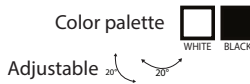

**DW195135**  
 Material Aluminum die-casting, electrostatic powder coating  
 Input Voltage AC220-240V, Multivoltage  
 Light Power 43W, 50W  
 Luminous flux ~3900lm, ~4500lm  
 Light Source Cree  
 CCT 2700K, 3000K, 4000K  
 CRI >80, Optional CRI>90, CRI95, CRI97  
 Beam Angle 12°, 30°, 45°, 55° & 12°, 20°, 36°, 45°, 60°  
 Driver, Khun, Xz, Philips, HEP  
 Dimmable 0-10V, Triac, Dali as an option

**DW140111**  
 Material Aluminum die-casting, electrostatic powder coating  
 Input Voltage AC220-240V, Multivoltage  
 Light Power 18W, 25W  
 Luminous flux ~2000lm, ~2400lm  
 Light Source Cree  
 CCT 2700K, 3000K, 4000K  
 CRI >80, Optional CRI>90, CRI95, CRI97  
 Beam Angle 12°, 24°, 45°, 55°  
 Driver, Khun, Xz, Philips, HEP  
 Dimmable 0-10V, Triac, Dali as an option