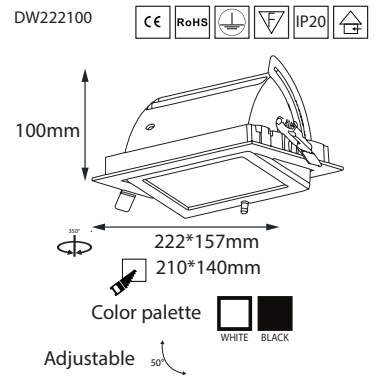

**DW140111**  
 Material Aluminum die-casting, electrostatic powder coating  
 Input Voltage AC220-240V, Multivoltage  
 Light Power 18W, 25W  
 Luminous flux ~2000lm, ~2400lm  
 Light Source Cree  
 CCT 2700K, 3000K, 4000K  
 CRI >80, Optional CRI>90, CRI95, CRI97  
 Beam Angle 12°, 24°, 45°, 55°  
 Driver, Khun, Xz, Philips, HEP  
 Dimmable 0-10V, Triac, Dali as an option

**DW160109**  
 Material Aluminum die-casting, electrostatic powder coating  
 Input Voltage AC220-240V, Multivoltage  
 Light Power 25W, 33W, 40W  
 Luminous flux ~2500lm, ~3500lm, ~4100lm  
 Light Source Cree  
 CCT 2700K, 3000K, 4000K  
 CRI >80, Optional CRI>90, CRI95, CRI97  
 Beam Angle 12°, 30°, 45°, 60°  
 Driver, Khun, Xz, Philips, HEP  
 Dimmable 0-10V, Triac, Dali as an option

**DW14092 DW165125 DW195144**  
 Material Aluminum die-casting, electrostatic powder coating  
 Input Voltage AC220-240V, Multivoltage  
 Light Power 18W - 25W, 33W - 45W  
 Luminous flux ~1800lm - ~2500lm, 3300lm - ~4600lm  
 Light Source Cree  
 CCT 2700K, 3000K, 4000K  
 CRI >80, Optional CRI>90, CRI95, CRI97  
 Beam Angle 15°, 30°, 45°, 55° - 12°, 30°, 45°, 60° - & 12°, 20°, 36°, 45°, 60°  
 Driver, Khun, Xz, Philips, HEP  
 Dimmable 0-10V, Triac, Dali as an option

**SHOPY SERIES**

DW17588 DW222100  
 Material Aluminum die-casting, electrostatic powder coating  
 Input Voltage AC220-240V, Multivoltage  
 Light Power 25W, 29W - 32W, 39W  
 Luminous flux ~2500lm, ~3100lm - 3600lm, ~3900lm  
 Light Source Cree  
 CCT 2700K, 3000K, 4000K  
 CRI >80, Optional CRI>90, CRI95, CRI97  
 Beam Angle 90°x60° - 90°x70°  
 & 12°, 20°, 36°, 45°, 60°  
 Driver, Khun, Xz, Philips, HEP  
 Dimmable 0-10V, Triac, Dali as an option