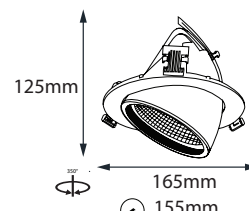

**DW195135**  
 Material Aluminum die-casting, electrostatic powder coating  
 Input Voltage AC220-240V, Multivoltage  
 Light Power 43W, 50W  
 Luminous flux ~3900lm, ~4500lm  
 Light Source Cree  
 CCT 2700K, 3000K, 4000K  
 CRI >80, Optional CRI>90, CRI95, CRI97  
 Beam Angle 12°, 30°, 45°, 55° & 12°, 20°, 36°, 45°, 60°  
 Driver, Khun, Xz, Philips, HEP  
 Dimmable 0-10V, Triac, Dali as an option

**DW140111**  
 Material Aluminum die-casting, electrostatic powder coating  
 Input Voltage AC220-240V, Multivoltage  
 Light Power 18W, 25W  
 Luminous flux ~2000lm, ~2400lm  
 Light Source Cree  
 CCT 2700K, 3000K, 4000K  
 CRI >80, Optional CRI>90, CRI95, CRI97  
 Beam Angle 12°, 24°, 45°, 55°  
 Driver, Khun, Xz, Philips, HEP  
 Dimmable 0-10V, Triac, Dali as an option

**DW160109**  
 Material Aluminum die-casting, electrostatic powder coating  
 Input Voltage AC220-240V, Multivoltage  
 Light Power 25W, 33W, 40W  
 Luminous flux ~2500lm, ~3500lm, ~4100lm  
 Light Source Cree  
 CCT 2700K, 3000K, 4000K  
 CRI >80, Optional CRI>90, CRI95, CRI97  
 Beam Angle 12°, 30°, 45°, 60°  
 Driver, Khun, Xz, Philips, HEP  
 Dimmable 0-10V, Triac, Dali as an option

**SHOPY SERIES**

DW17588 DW222100  
 Material Aluminum die-casting, electrostatic powder coating  
 Input Voltage AC220-240V, Multivoltage  
 Light Power 25W, 29W - 32W, 39W  
 Luminous flux ~2500lm, ~3100lm - 3600lm, ~3900lm  
 Light Source Cree  
 CCT 2700K, 3000K, 4000K  
 CRI >80, Optional CRI>90, CRI95, CRI97  
 Beam Angle 90°x60° - 90°x70°  
 & 12°, 20°, 36°, 45°, 60°  
 Driver, Khun, Xz, Philips, HEP  
 Dimmable 0-10V, Triac, Dali as an option