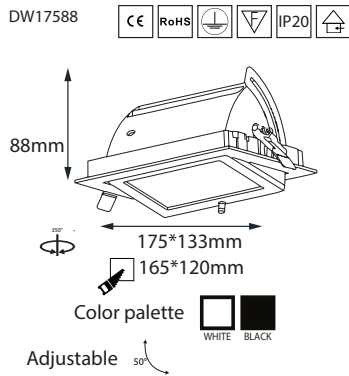

**DW195135**  
 Material Aluminum die-casting, electrostatic powder coating  
 Input Voltage AC220-240V, Multivoltage  
 Light Power 43W, 50W  
 Luminous flux ~3900lm, ~4500lm  
 Light Source Cree  
 CCT 2700K, 3000K, 4000K  
 CRI >80, Optional CRI>90, CRI95, CRI97  
 Beam Angle 12°, 30°, 45°, 55° & 12°, 20°, 36°, 45°, 60°  
 Driver, Khun, Xz, Philips, HEP  
 Dimmable 0-10V, Triac, Dali as an option

**DW160109**  
 Material Aluminum die-casting, electrostatic powder coating  
 Input Voltage AC220-240V, Multivoltage  
 Light Power 25W, 33W, 40W  
 Luminous flux ~2500lm, ~3500lm, ~4100lm  
 Light Source Cree  
 CCT 2700K, 3000K, 4000K  
 CRI >80, Optional CRI>90, CRI95, CRI97  
 Beam Angle 12°, 30°, 45°, 60°  
 Driver, Khun, Xz, Philips, HEP  
 Dimmable 0-10V, Triac, Dali as an option

**DW14092 DW165125 DW195144**  
 Material Aluminum die-casting, electrostatic powder coating  
 Input Voltage AC220-240V, Multivoltage  
 Light Power 18W - 25W, 33W - 45W  
 Luminous flux ~1800lm - ~2500lm, 3300lm - ~4600lm  
 Light Source Cree  
 CCT 2700K, 3000K, 4000K  
 CRI >80, Optional CRI>90, CRI95, CRI97  
 Beam Angle 15°, 30°, 45°, 55° - 12°, 30°, 45°, 60° - & 12°, 20°, 36°, 45°, 60°  
 Driver, Khun, Xz, Philips, HEP  
 Dimmable 0-10V, Triac, Dali as an option

**SHOPY SERIES**

DW17588 DW222100  
 Material Aluminum die-casting, electrostatic powder coating  
 Input Voltage AC220-240V, Multivoltage  
 Light Power 25W, 29W - 32W, 39W  
 Luminous flux ~2500lm, ~3100lm - 3600lm, ~3900lm  
 Light Source Cree  
 CCT 2700K, 3000K, 4000K  
 CRI >80, Optional CRI>90, CRI95, CRI97  
 Beam Angle 90°x60° - 90°x70°  
 & 12°, 20°, 36°, 45°, 60°  
 Driver, Khun, Xz, Philips, HEP  
 Dimmable 0-10V, Triac, Dali as an option