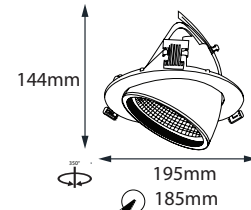

**DW195135**  
 Material Aluminum die-casting, electrostatic powder coating  
 Input Voltage AC220-240V, Multivoltage  
 Light Power 43W, 50W  
 Luminous flux ~3900lm, ~4500lm  
 Light Source Cree  
 CCT 2700K, 3000K, 4000K  
 CRI >80, Optional CRI>90, CRI95, CRI97  
 Beam Angle 12°, 30°, 45°, 55° & 12°, 20°, 36°, 45°, 60°  
 Driver, Khun, Xz, Philips, HEP  
 Dimmable 0-10V, Triac, Dali as an option

**DW140111**  
 Material Aluminum die-casting, electrostatic powder coating  
 Input Voltage AC220-240V, Multivoltage  
 Light Power 18W, 25W  
 Luminous flux ~2000lm, ~2400lm  
 Light Source Cree  
 CCT 2700K, 3000K, 4000K  
 CRI >80, Optional CRI>90, CRI95, CRI97  
 Beam Angle 12°, 24°, 45°, 55°  
 Driver, Khun, Xz, Philips, HEP  
 Dimmable 0-10V, Triac, Dali as an option

**DW160109**  
 Material Aluminum die-casting, electrostatic powder coating  
 Input Voltage AC220-240V, Multivoltage  
 Light Power 25W, 33W, 40W  
 Luminous flux ~2500lm, ~3500lm, ~4100lm  
 Light Source Cree  
 CCT 2700K, 3000K, 4000K  
 CRI >80, Optional CRI>90, CRI95, CRI97  
 Beam Angle 12°, 30°, 45°, 60°  
 Driver, Khun, Xz, Philips, HEP  
 Dimmable 0-10V, Triac, Dali as an option

**SHOPY SERIES**

DW17588 DW222100  
 Material Aluminum die-casting, electrostatic powder coating  
 Input Voltage AC220-240V, Multivoltage  
 Light Power 25W, 29W - 32W, 39W  
 Luminous flux ~2500lm, ~3100lm - 3600lm, ~3900lm  
 Light Source Cree  
 CCT 2700K, 3000K, 4000K  
 CRI >80, Optional CRI>90, CRI95, CRI97  
 Beam Angle 90°x60° - 90°x70°  
 & 12°, 20°, 36°, 45°, 60°  
 Driver, Khun, Xz, Philips, HEP  
 Dimmable 0-10V, Triac, Dali as an option