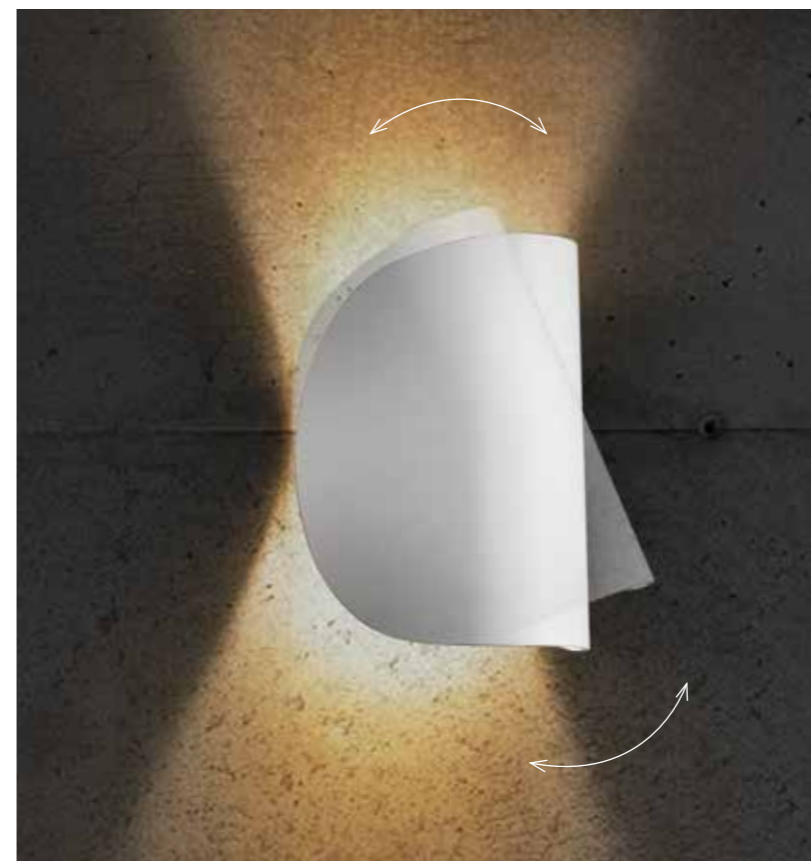

Dimensions

NW-A108

LED Chip	Bridgelux
CRI	>80
Watts	6W
Voltage	110-220V
Color Temperature	3000K/4000K
Material	Aluminum
Color	WHT/BLK/Grey
Waterproof Rate	IP54
Size (MM)	W165 H105 D115
Beam Angel	180° adjustable