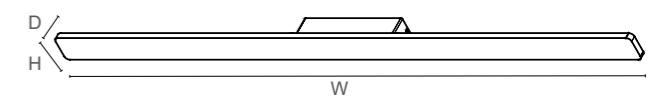

Item No.	Lamp	Watts	K	CRI	Lumens	IP	Dimensions	Material	Input
NW-1058-1000	LED	18W	3000K	90+	1600lm	65	H52 D12 W1040	Aluminum	AC220~240V
NW-1058-1200	LED	20W	3000K	90+	1900lm	65	H52 D12 W1240	Aluminum	AC220~240V
NW-1058-1500	LED	24W	3000K	90+	2300lm	65	H52 D12 W1440	Aluminum	AC220~240V
NW-1058-1800	LED	28W	3000K	90+	2600lm	65	H52 D12 W1840	Aluminum	AC220~240V