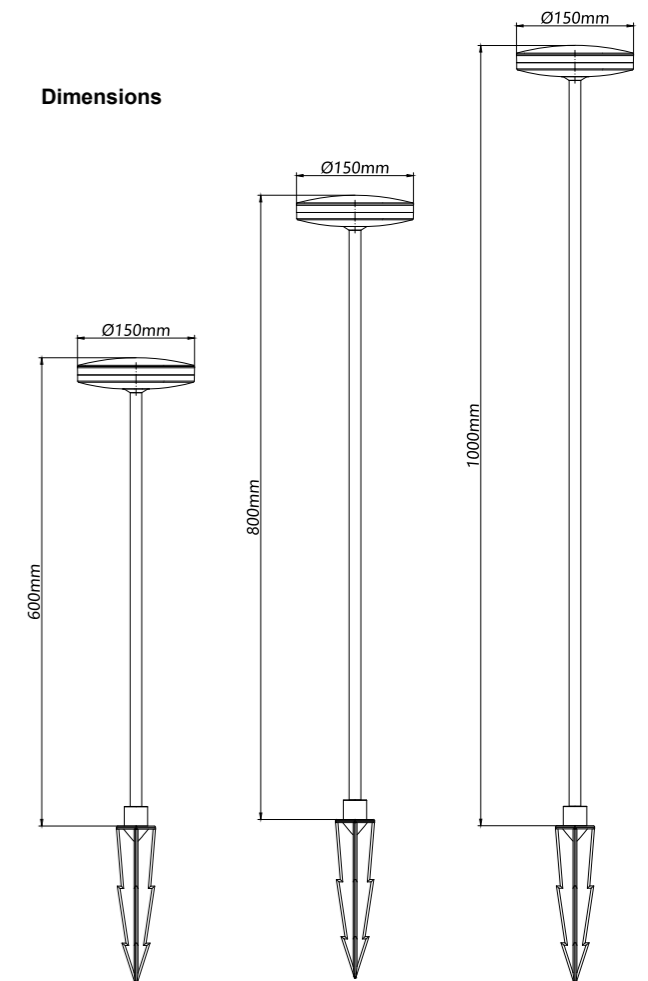

Dimensions

Item No.	Lamp	Watts	K	CRI	Lumens	IP	Material	Input
NS-0210	LED	12W	3000K	90+	880lm	54	Aluminum	AC220~240V/DC12~24V