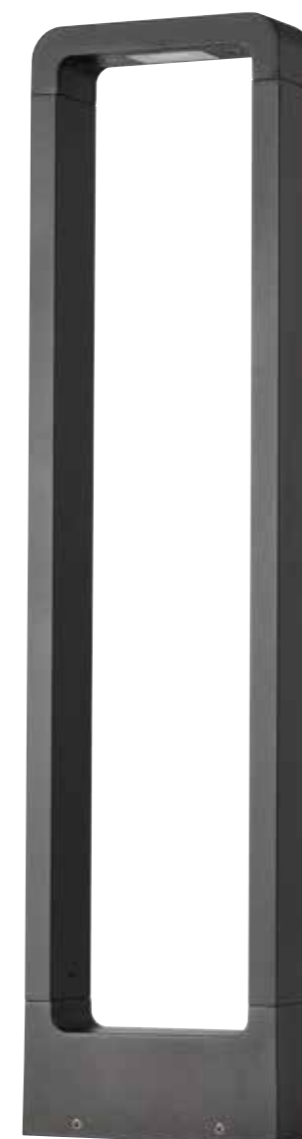

Dimensions

NS-0212/300 /600

LED Chip	Brigelux
CRI	>90
Watts	7W
Voltage	110-240V
Color Temperature	3000K/4000K
Material	Aluminum
Color	White/Black/Grey
Waterproof Rate	IP65
Beam Angel	120°