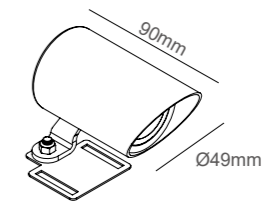

Dimensions

Item No.	Lamp	Watts	K	Beam Angle	CRI	Lumens	IP	Input
NS-0215-B	LED	3W	3000K	30°/50°	90+	295lm	65	DC24V
NS-0216-B	LED	7W	3000K	30°/50°	90+	460lm	65	DC24V