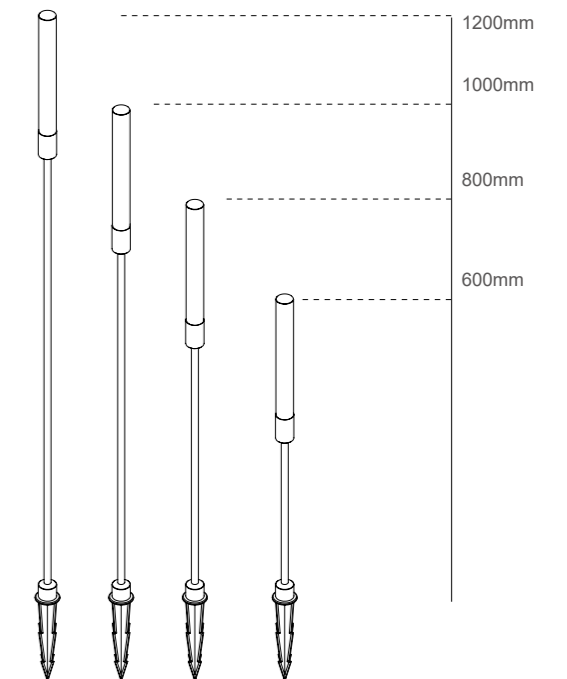

Dimensions

Ø26mm

Item No.	Lamp	Watts	K	CRI	Lumens	IP	Input
NS-0219	LED	3W	3000K	90+	195lm	65	DC24V