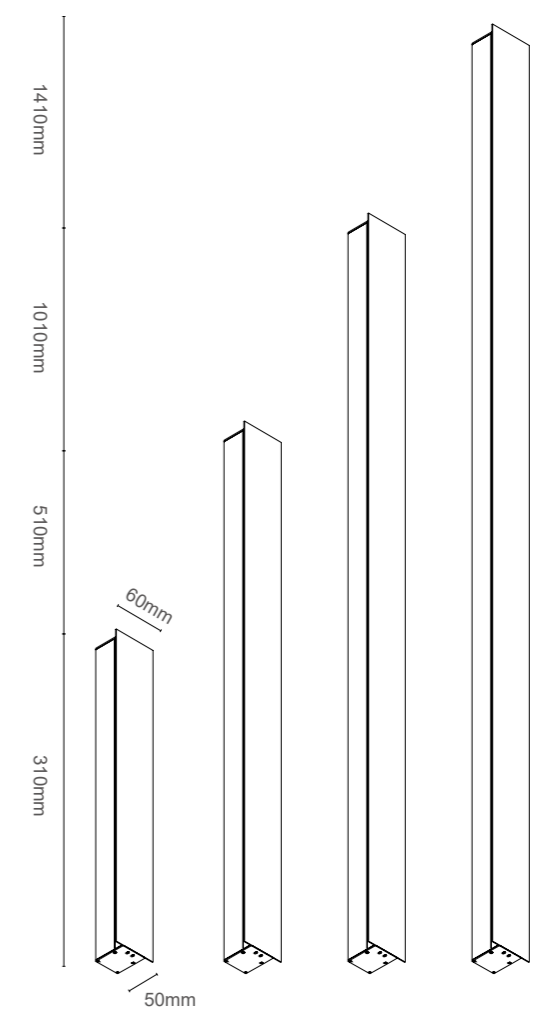

Dimensions

NW-083/300/500/1000/1400

LED Chip	Sanan
CRI	>90
Watts	6W / 10W / 20W / 28W
Voltage	220-240V
Color Temperature	3000K/4000K
Material	Aluminum
Color	White/Black/Grey
Waterproof Rate	IP54