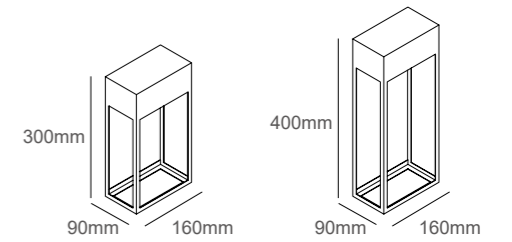

Dimensions

Item No.	Lamp	Watts	K	CRI	Lumens	IP	Input
NW-095-300	LED	20W	3000K	80+	1500lm	65	AC220~240V
NW-095-400	LED	20W	3000K	80+	1500lm	65	AC220~240V