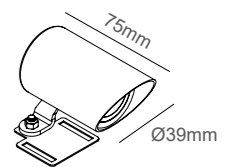

Dimensions

Item No.	Lamp	Watts	K	Beam Angle	CRI	Lumens	IP	Input
NS-0215-B	LED	3W	3000K	30°/50°	90+	295lm	65	DC24V
NS-0216-B	LED	7W	3000K	30°/50°	90+	460lm	65	DC24V