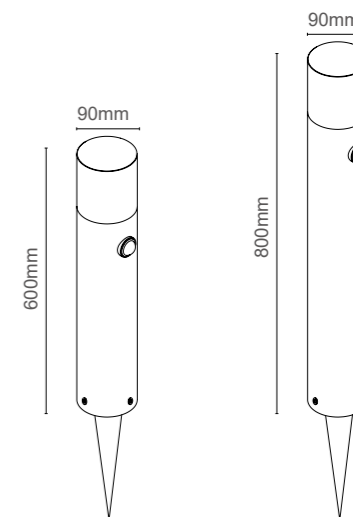

### Dimensions

**Dimensions**

Item No.	Lamp	Watts	K	CRI	Lumens	IP	Input
NS-0218-300	LED	7W	3000K	90+	230lm	65	AC220~240V
NS-0218-600	LED	7W	3000K	90+	230lm	65	AC220~240V

Dimensions

NS-S081-600/800

<b>LED Chip</b>	Sanna
<b>CRI</b>	>90
<b>Watts</b>	10W
<b>Voltage</b>	110-240V
<b>Color Temperature</b>	3000K/4000K
<b>Material</b>	Aluminum
<b>Color</b>	White/Black/Grey
<b>Waterproof Rate</b>	IP65

**Dimensions**

Item No.	Lamp	Watts	K	Beam Angle	CRI	Lumens	IP	Input
NS-0215-B	LED	3W	3000K	30°/50°	90+	295lm	65	DC24V
NS-0216-B	LED	7W	3000K	30°/50°	90+	460lm	65	DC24V

14

Dimensions

Dimensions

Item No.	Lamp	Watts	K	Beam Angle	CRI	Lumens	IP	Input
NS-0215-A	LED	3W	3000K	30°/50°	90+	295lm	65	DC24V
NS-0216-A'	LED	7W	3000K	30°/50°	90+	460lm	65	DC24V