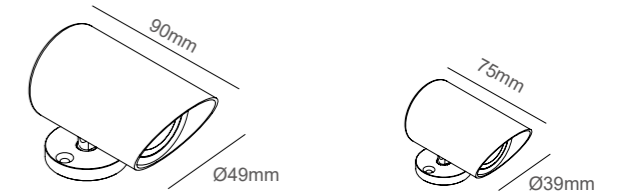

**Dimensions**

Item No.	Lamp	Watts	K	Beam Angle	CRI	Lumens	IP	Input
NS-0215-B	LED	3W	3000K	30°/50°	90+	295lm	65	DC24V
NS-0216-B	LED	7W	3000K	30°/50°	90+	460lm	65	DC24V

14

Dimensions

Dimensions

Item No.	Lamp	Watts	K	Beam Angle	CRI	Lumens	IP	Input
NS-0215-A	LED	3W	3000K	30°/50°	90+	295lm	65	DC24V
NS-0216-A'	LED	7W	3000K	30°/50°	90+	460lm	65	DC24V