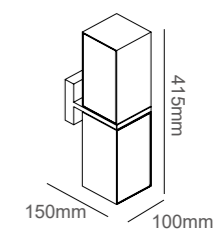

Item No.	Lamp	Watts	K	CRI	Lumens	IP	Input
NW-093	LED	36W	3000K	90+	2450lm	65	AC220~240V