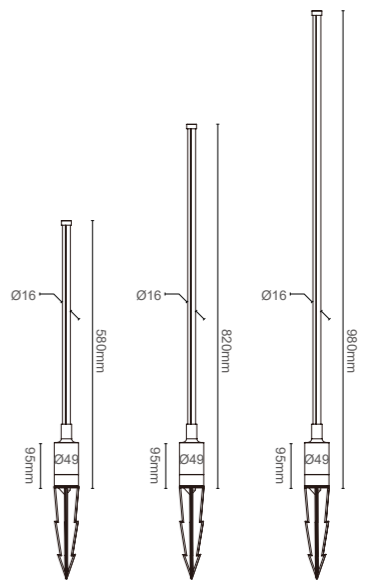

### Dimensions

## NS-0208

LED Chip	CREE
CRI	>90
Watts	7W
Voltage	110-220V
Color Temperature	3000K/4000K
Material	Aluminum
Color	WHT/BLK/Grey
Waterproof Rate	IP65
Beam Angel	24°

Dimensions

Item No.	Lamp	Watts	K	CRI	Lumens	IP	Material	Input
NS-0210	LED	12W	3000K	90+	880lm	54	Aluminum	AC220~240V/DC12~24V

Dimensions

**NS-0209/600 /800 /1000**

<b>LED Chip</b>	Sanan
<b>CRI</b>	>90
<b>Watts</b>	6W /10W /12W
<b>Voltage</b>	AC110~240V/DC12
<b>Color Temperature</b>	3000K/4000K
<b>Material</b>	Aluminum
<b>Color</b>	WHT /BLK /GREY
<b>Waterproof Rate</b>	IP54
<b>Beam Angel</b>	120°