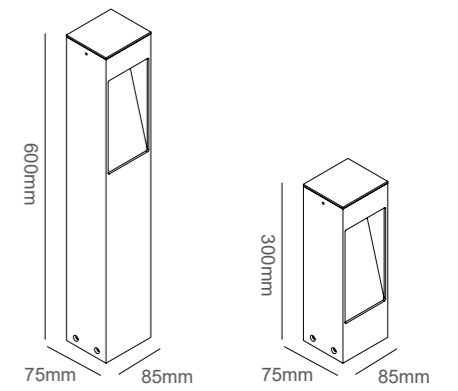

Dimensions

Item No.	Lamp	Watts	K	CRI	Lumens	IP	Input
NS-0218-300	LED	7W	3000K	90+	230lm	65	AC220~240V
NS-0218-600	LED	7W	3000K	90+	230lm	65	AC220~240V