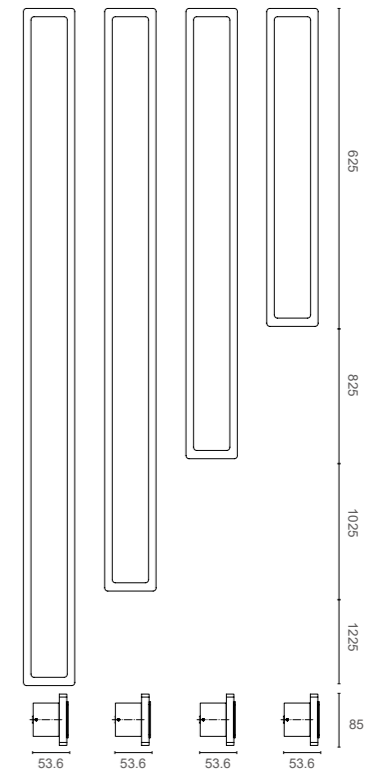

Dimensions

NW-069/600 /800 /1000 /1200

LED Chip	Sanan
CRI	>90
Watts	17W /19W /22W /28W
Voltage	110-240V
Color Temperature	3000K/4000K
Material	Aluminum
Color	WHT /BLK /GREY
Waterproof Rate	IP54
Beam Angel	120°