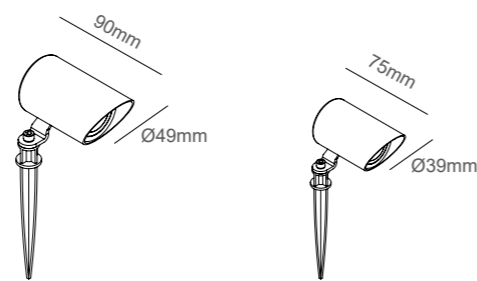

**Dimensions**

Item No.	Lamp	Watts	K	Beam Angle	CRI	Lumens	IP	Input
NS-0215-B	LED	3W	3000K	30°/50°	90+	295lm	65	DC24V
NS-0216-B	LED	7W	3000K	30°/50°	90+	460lm	65	DC24V

14

Dimensions

Dimensions

Item No.	Lamp	Watts	K	Beam Angle	CRI	Lumens	IP	Input
NS-0215-A	LED	3W	3000K	30°/50°	90+	295lm	65	DC24V
NS-0216-A'	LED	7W	3000K	30°/50°	90+	460lm	65	DC24V