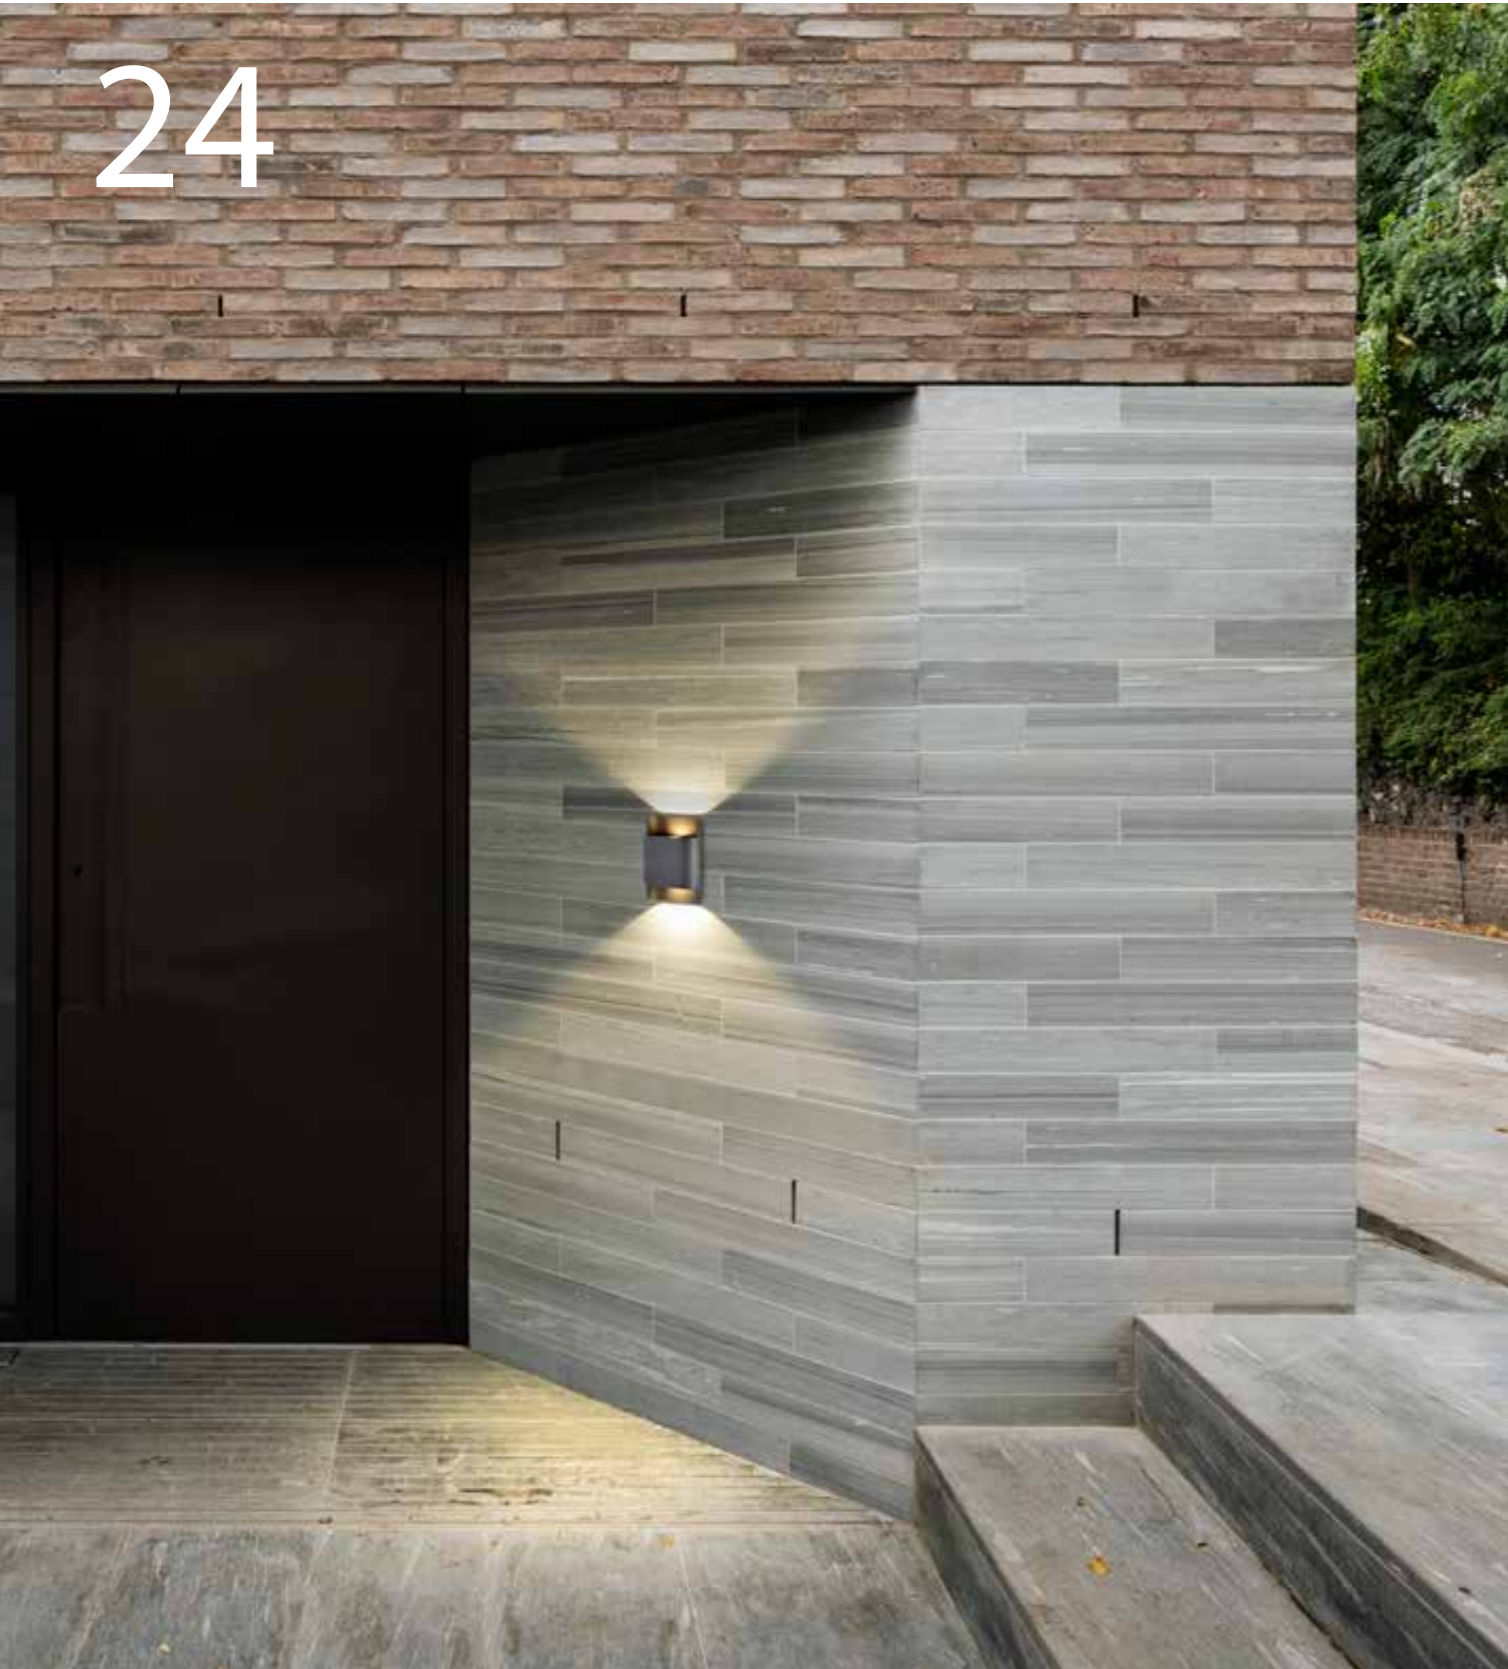

Dimensions

NW-011

LED Chip	Bridgelux
CRI	>80
Watts	10W
Voltage	110-220V
Color Temperature	3000K/4000K
Material	Aluminum
Color	WHT/BLK/GREY
Waterproof Rate	IP54
Size (MM)	W132 H180 D55
Beam Angel	120°

Dimensions

NW-8610

LED Chip	Bridgelux
CRI	>80
Watts	10W
Voltage	110-220V
Color Temperature	3000K/4000K/6000K
Material	Aluminum
Color	WHT/BLK+GOLD
Waterproof Rate	IP54
Size (MM)	W104 H200 D92
Beam Angel	120°