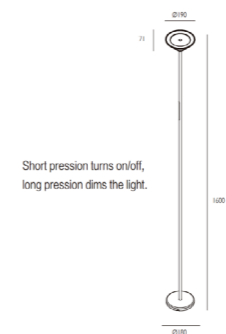

KEBI Floor Lamp (12W)

KB19071.12 12W
LED: Bridgelux SMD
Power: 12W
Angle: 120°
CTN: 1
Material: Aluminum+Iron
Internal Ref.PL12020
PN133C60
MOQ 50pcs