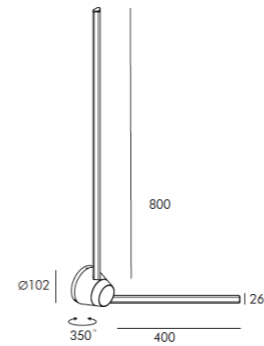

TEMPO Wall Lamp Big Size

TM400800.23 23W
LED: Bridgelux SMD
Power: 23W
Lumens 1066lm
CTN: 6
Material: Aluminum
Internal Ref.PL7970
PN88C60
MOQ 50pcs

CCT

MAIN FEATURES

IP	CRI	Warranty
20	90	5 Years