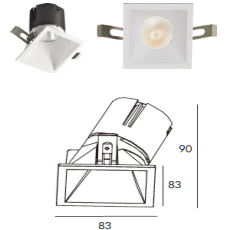

SL8390_SA7
LED: Bridgelux COB
Power: 7W
Flux(Lm): 410Lm
Angle: 24°/15°/35°
CTN: 30
Material: Aluminum
Internal Ref.PL1900
PN21C15
MOQ 120pcs

OPTIONS: These are possible options not always depending on our product structure

Colour temperature Changeable

Dimmable (0-1 0V / Triac / DALi Optional)

Optional driver

Optional Led