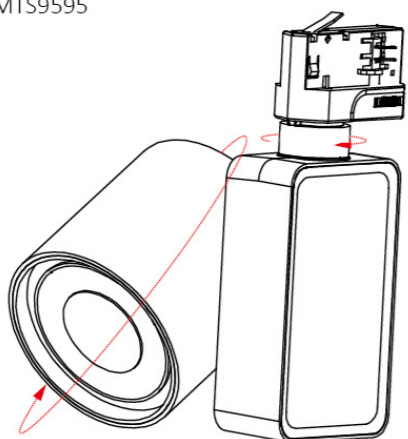

DESCRIPTION >

Adapter on track and Surface Mounted

- MOVE MTS9595 proyector de carril. Controlador para el proyector. Control de movimiento y medidas.
- Projecteur sur rail MOVE MTS9595 Contrôleur pour le projecteur. Contrôle des mouvements et mesure
- MOVE MTS9595 track projector. Controller for the projector. Measurements and Movement Control
- Projektor de trilhos MOVE MTS9595. Controlador para o projetor. Medições e Controle de Movimento
- Proiettore da binario MOVE MTS9595 Controller per il proiettore. Misura e controllo del movimento

Smart Remote Control
Turning, dimming, adjusting CCT, rotation, resting, etc
This luminaire simplicity and stable performance it is ideal to various high-end application

MOTORISED TRACK SPOTLIGHT MTS9595

MTS9595