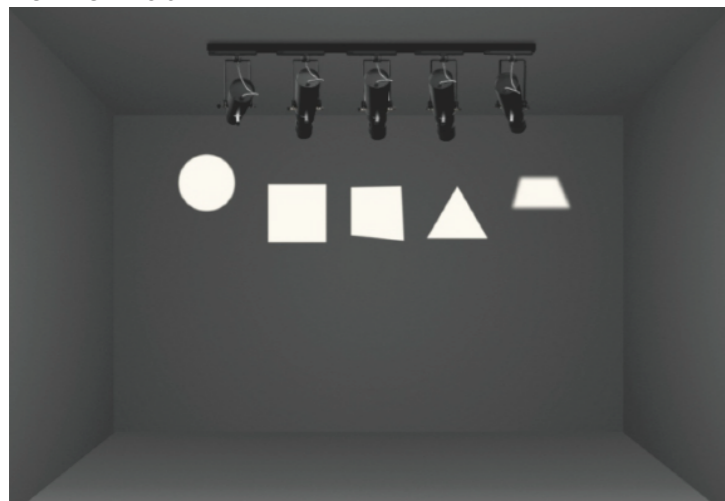

Accessories

LIGHTING EFFECTS

MTS75280SH

Light source Common/CCT adjust
LED: Citizen, CREE, Osram, Evercore
Power: 20W/25W
Flux(Lm): 100~120Lm/W
Angle: 5°~60° ZOOMABLE
Binning initial <3 MacAdam
CRI 90,92,95,97
PF 0,9
CCT 2700K, 3000K, 4000K, 5000K, 5700K
Driver Lifud, KGP, Tridonic, Philips, Osram
Dimmable option Standard/0-10V/Trica Dim/Dali/Tuya/Casambi
Material: Aluminum
Internal Ref.PL
MOQ 100pcs
Optional colors

CCT

DESCRIPTION >

SOROLLA-CX foco carril plano convex con regulación de ángulo: 12°~70°, Binning inicial <3 MacAdam, CRI 90,92,95,97. Ideal para comercios minoristas, hoteles, nuevas oficinas, restaurantes,...

SOROLLA-CX éclairage sur rail convexe plat avec réglage de l'angle : 12°~70°, Binning initial <3 MacAdam, CRI 90,92,95,97. Idéal pour le commerce de détail, les hôtels, les nouveaux bureaux, les restaurants,...

SOROLLA-CX flat convex track light with angle adjustment: 12°~70°, Binning initial <3 MacAdam, CRI 90,92,95,97. Ideal for retail, hotels, new offices, restaurants,...

Iluminação plana convexa SOROLLA-CX com ajuste de ângulo: 12°~70°, Binning inicial <3 MacAdam, CRI 90,92,95,97. Ideal para retalho, hotéis, novos escritórios, restaurantes,...

SOROLLA-CX faretto a binario piatto convesso con regolazione dell'angolo: 12°~70°, Binning iniziale <3 MacAdam, CRI 90,92,95,97. Ideale per negozi, hotel, nuovi uffici, ristoranti,...