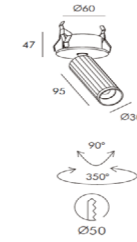

DB3060.07
LED: BRIDGELUX COB
Power: 7W
Flux(Lm): 430Lm
Angle: 20°, 24°, 35°
CTN: 30
Material: Aluminum
Internal Ref.PL2490
PN27C70
MOQ 120pcs