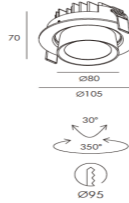

ML80124S
LED: Bridgelux COB
Power: 15W
Flux(Lm): 1160Lm
Angle: 24°/15°/35°
CTN: 12
Material: Aluminum
Internal Ref.PL40C75
PN45C30
MOQ 300pcs