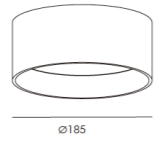

DESCRIPTION >

Okina Series Luminarias de superficie de 5W,10W y 20W, gran diseño para sus proyectos generando valor y maximizando la inversión. Dos colores gris arenado y negro arenado como colores, otros colores solicitar.

Luminaires de surface Okina Series 5W, 10W et 20W, un excellent design pour vos projets, générant de la valeur et maximisant l'investissement. Deux couleurs gris sablé et noir sablé selon les couleurs, autres couleurs sur demande.

Okina Series 5W, 10W and 20W surface luminaires, great design for your projects, generating value and maximizing investment. Two colors sandblasted gray and sandblasted black as colors, other colors request.

Luminárias de superficie Okina Series 5W, 10W e 20W, ótimo design para seus projetos, gerando valor e maximizando o investimento. Duas cores cinza jateado e preto jateado como cores, outras cores a pedido.

Apparecchi da superficie serie Okina da 5W, 10W e 20W, un ottimo design per i tuoi progetti, genera valore e massimizza l'investimento. Due colori grigio sabbiato e nero sabbiato come colori, altri colori a richiesta.

PF8570.5
LED: Bridgelux SMD
Power: 5W
Flux(Lm): 200Lm
Angle: 80°
CTN: 30
Material: Aluminum
Internal Ref.PL2925
PN32C50
MOQ 120pcs

PF11075.10
LED: Bridgelux SMD
Power: 10W
Flux(Lm): 460Lm
Angle: 80°
CTN: 18
Material: Aluminum
Internal Ref.PL4050
PN45C00
MOQ 120pcs

PF18580.20
LED: Bridgelux SMD
Power: 20W
Flux(Lm): 1290Lm
Angle: 80°
CTN: 12
Material: Aluminum
Internal Ref.PL6470
PN71C90
MOQ 120pcs

CCT

MAIN FEATURES

IP	CRI	Warranty
44	90	5 Years

FINISHED COLOURS