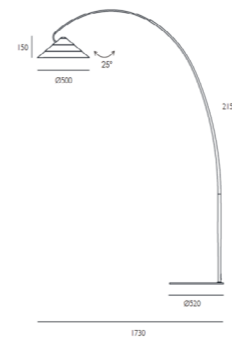

KEBI Floor Lamp (35W)

KB500150.35 35W
LED: Bridgelux SMD
Power: 35W
Flux(Lm): 1965Lm
Angle: 120°
CTN: 1
Material: Aluminum+Iron
Internal Ref.PL340
PN375C00
MOQ 50pcs