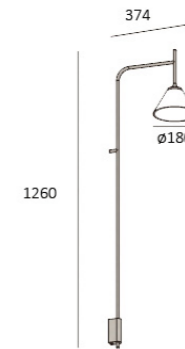

Short press turns on/off, long press dims the light.

INAR Floor Lamp

INAR Table Lamp

**IN3001837**  
LED: Bridgelux COB  
Power: 9W  
Angle: 24°/15°/36°  
CTN: 1  
Material: Iron+Glass  
Internal Ref.PL178  
PN198C00  
MOQ 50pcs