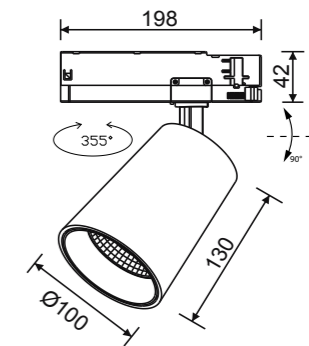

Accessories

**CN88110**  
LED: CREE  
Power: 18W  
Flux(Lm): 1530Lm  
Angle: 15°,30°,45°  
Driver Global GA  
Material: Aluminum  
Internal Ref.PL3380  
PN37C60  
MOQ 100pcs

**CN100130**  
LED: CREE  
Power: 25W  
Flux(Lm): 2300Lm  
Angle: 15°,30°,45°  
Driver Global GA  
Material: Aluminum  
Internal Ref.PL3450  
PN38C40  
MOQ 100pcs