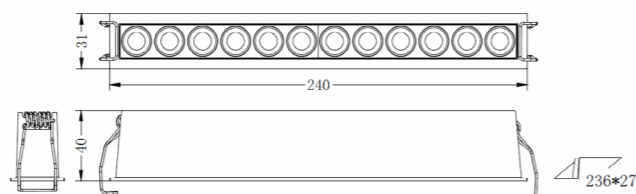

DESCRIPTION >

Empotrable fabricado en aluminio y PC con recubrimiento de polvo electrostático. Nuestra serie Pearl es ideal para comercios minoristas, hoteles, nuevas oficinas, restaurantes,...

Luminaire encastré en aluminium et PC avec revêtement en poudre électrostatique. Notre série Pearl est idéale pour le commerce de détail, les hôtels, les nouveaux bureaux, les restaurants,...

Recessed luminaire made of aluminium and PC with electrostatic powder coating. Our Pearl series is ideal for retail, hotels, new offices, restaurants,...

Luminária de encastrar em alumínio e PC com pintura eletrostática a pó. Nossa série Pearl é ideal para varejo, hotéis, novos escritórios, restaurantes,...

Apparecchio da incasso realizzato in alluminio e PC con verniciatura a polvere elettrostatica. La nostra serie Pearl è ideale per negozi, hotel, nuovi uffici, ristoranti,...