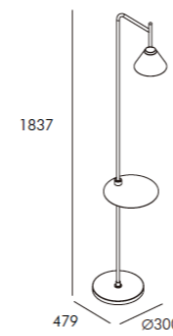

INAR Floor Lamp

IN3001837
LED: Bridgelux COB
Power: 9W
Angle: 24°/15°/36°
CTN: 1
Material: Iron+Glass
Internal Ref.PL178
PN198C00
MOQ 50pcs