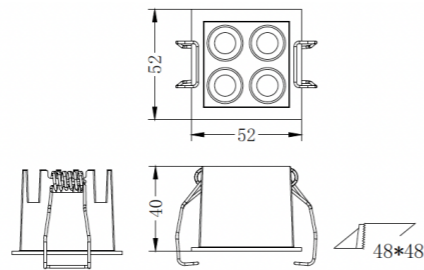

DESCRIPTION >

Empotrable fabricado en aluminio y PC con recubrimiento de polvo electrostático. Nuestra serie Pearl es ideal para comercios minoristas, hoteles, nuevas oficinas, restaurantes,...

Luminaire encastré en aluminium et PC avec revêtement en poudre électrostatique. Notre série Pearl est idéale pour le commerce de détail, les hôtels, les nouveaux bureaux, les restaurants,...

Recessed luminaire made of aluminum and PC with electrostatic powder coating. Our Pearl series is ideal for retail, hotels, new offices, restaurants,...

Luminária de encastrar em alumínio e PC com pintura eletrostática a pó. Nossa série Pearl é ideal para varejo, hotéis, novos escritórios, restaurantes,...

Apparecchio da incasso realizzato in alluminio e PC con verniciatura a polvere elettrostatica. La nostra serie Pearl è ideale per negozi, hotel, nuovi uffici, ristoranti,...