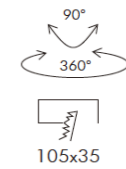

**SL20062\_12**  
LED: OSRAM SMD  
Power: 6x2W  
Flux(Lm): 656Lm  
Angle: 15°/24°  
CTN: 20  
Material: Aluminum  
Internal Ref.PL60 35  
PN67C10  
MOQ 120pcs

OPTIONS: These are possible options not always depending on our product structure