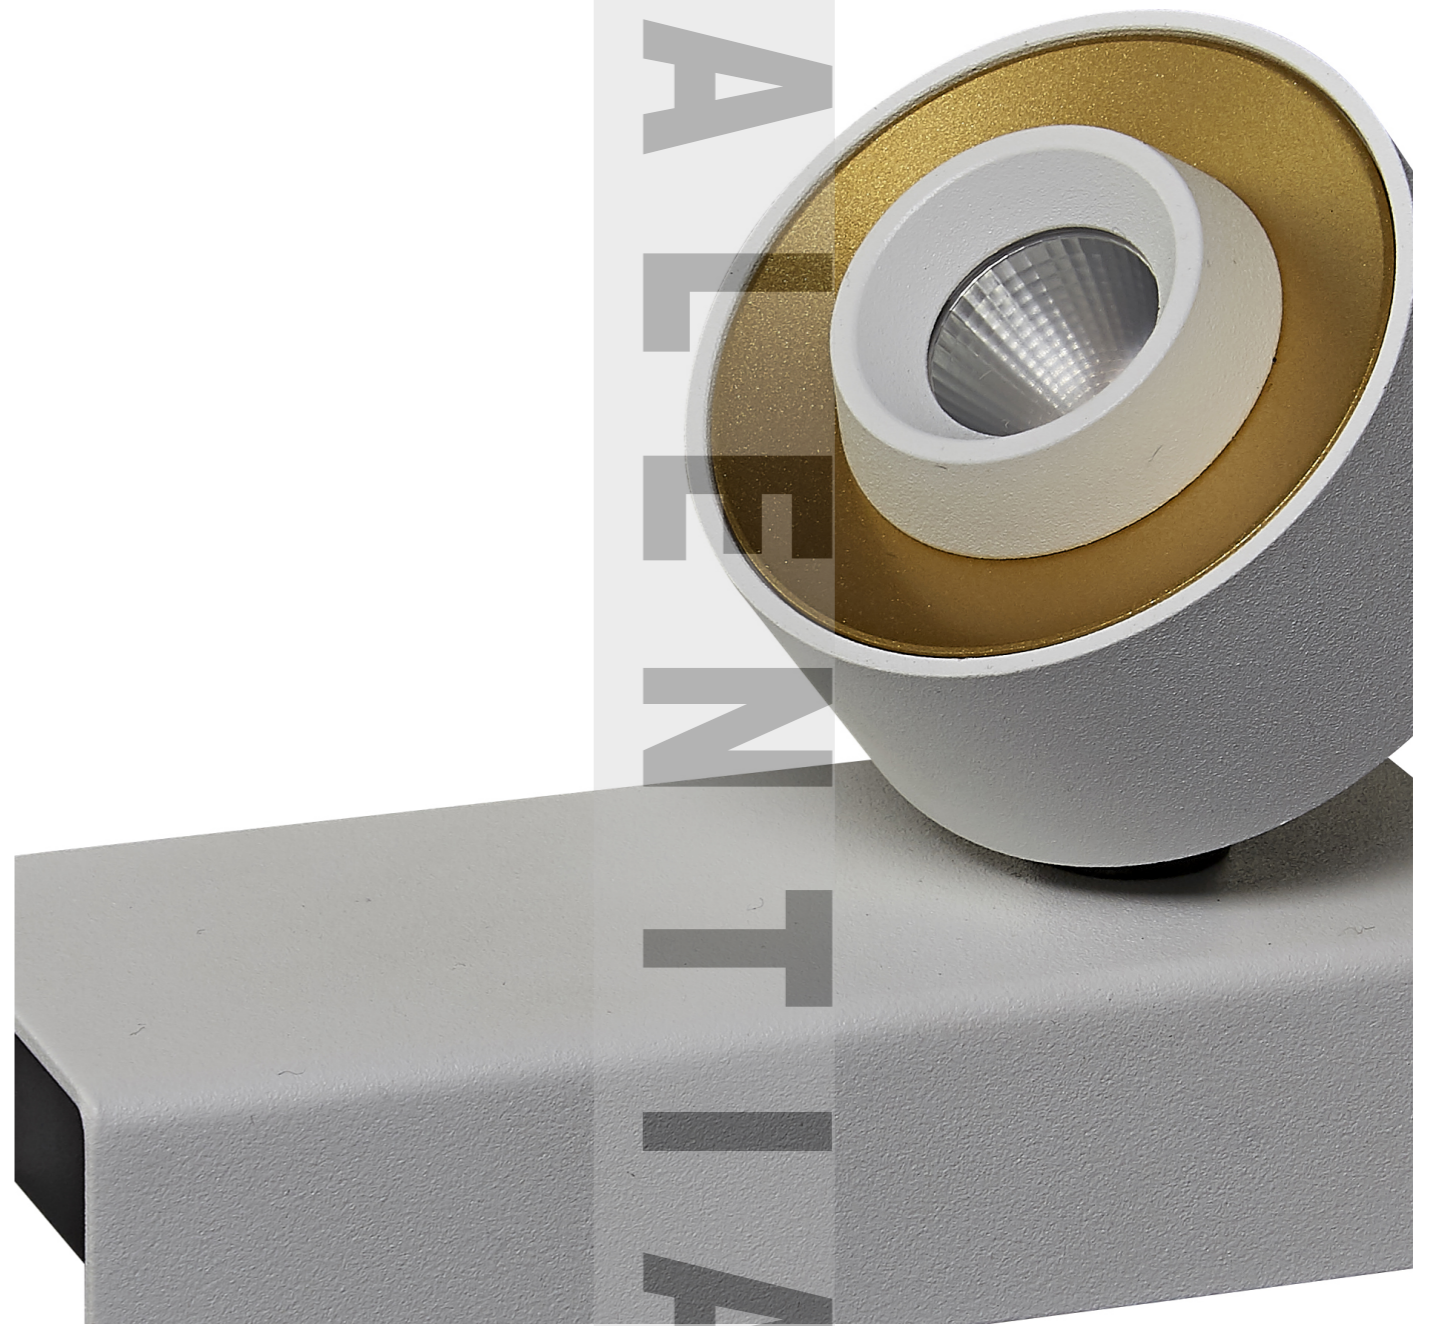

CCT

MAIN FEATURES

IP	CRI	Warranty
20	90	5 Years