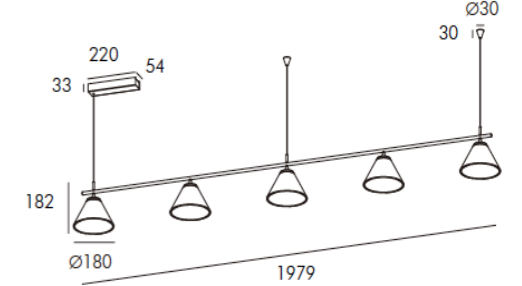

INAR Pendant Lamp (5led)