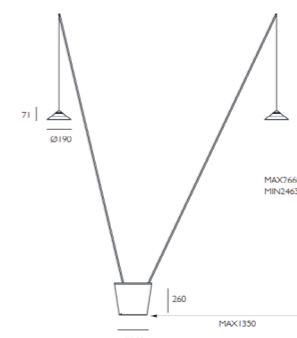

KEBI Floor Lamp (2x10W)

KB19071.20 2X10W
LED: Bridgelux COB
Power: 2x10W
Flux(Lm): 2x516Lm
Angle: 24°/12°/38°
CTN: 1
Material: Aluminum+Iron
Internal Ref.PL220C50
PN245C00
MOQ 50pcs