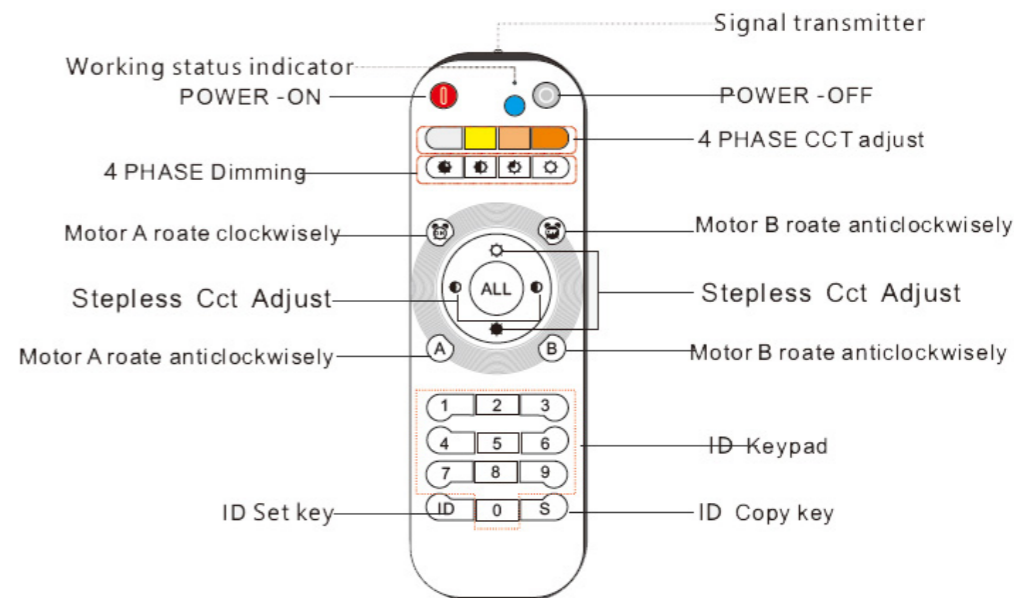

Remote control can complete the following operations

DESCRIPTION >

Adapter on track and Surface Mounted

- MOVE MTS9595 proyector de carril. Controlador para el proyector. Control de movimiento horizontal, vertical, rotación, dimmerización y ajuste de CCT.
- Projecteur de piste MOVE MTS9595 Contrôleur pour le projecteur. Contrôle du mouvement horizontal, vertical, de la rotation, de la gradation et du réglage CCT.
- MOVE MTS9595 track spot light controller. Control of horizontal, vertical movement, rotation, dimming and CCT adjustment.
- Projektor de triiha MOVE MTS9595 Controlador para o projetor. Controle de movimento horizontal, vertical, rotação, escurecimento e ajuste de CCT.
- proiettore a binario Controller per il proiettore. Controllo del movimento orizzontale, verticale, rotazione, dimmerazione e regolazione CCT.

Electrical Motor-driven CCT adjustable
Electrical Motor-driven Brightness Dimmable
Electrical Motor-driven Angle Adjustable