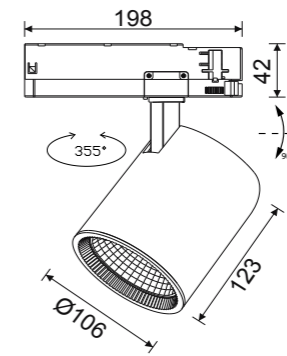

Accessories

**CL85104**  
LED: CREE  
Power: 18W  
Flux(Lm): 1580Lm  
Angle: 12°,24°,45°,55°  
Driver TCI, Powergear  
Material: Aluminum  
Internal Ref.PL3990  
PN44C40  
MOQ 100pcs

**CL95112**  
LED: CREE  
Power: 25W  
Flux(Lm): 2400Lm  
Angle: 15°,30°,40°,55°  
Driver TCI, Powergear  
Material: Aluminum  
Internal Ref.PL3860  
PN42C90  
MOQ 100pcs