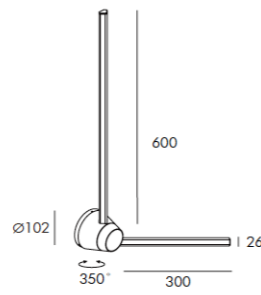

TM300600.17 17W
LED: Bridgelux SMD
Power: 17W
Lumens 756lm
CTN: 6
Material: Aluminum
Internal Ref.PL7560
PN84C00
MOQ 50pcs