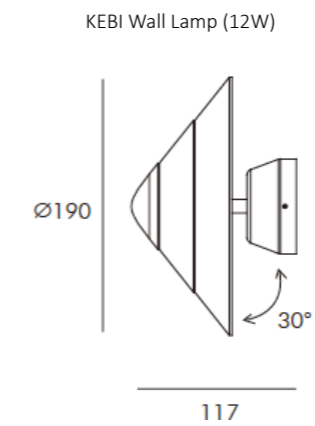

KB117190.12 12W
LED: Bridgelux SMD
Power: 12W
CTN: 12
Material: Aluminum+Iron-
Internal Ref.PL43C50
PN48C45
MOQ 50pcs

CCT