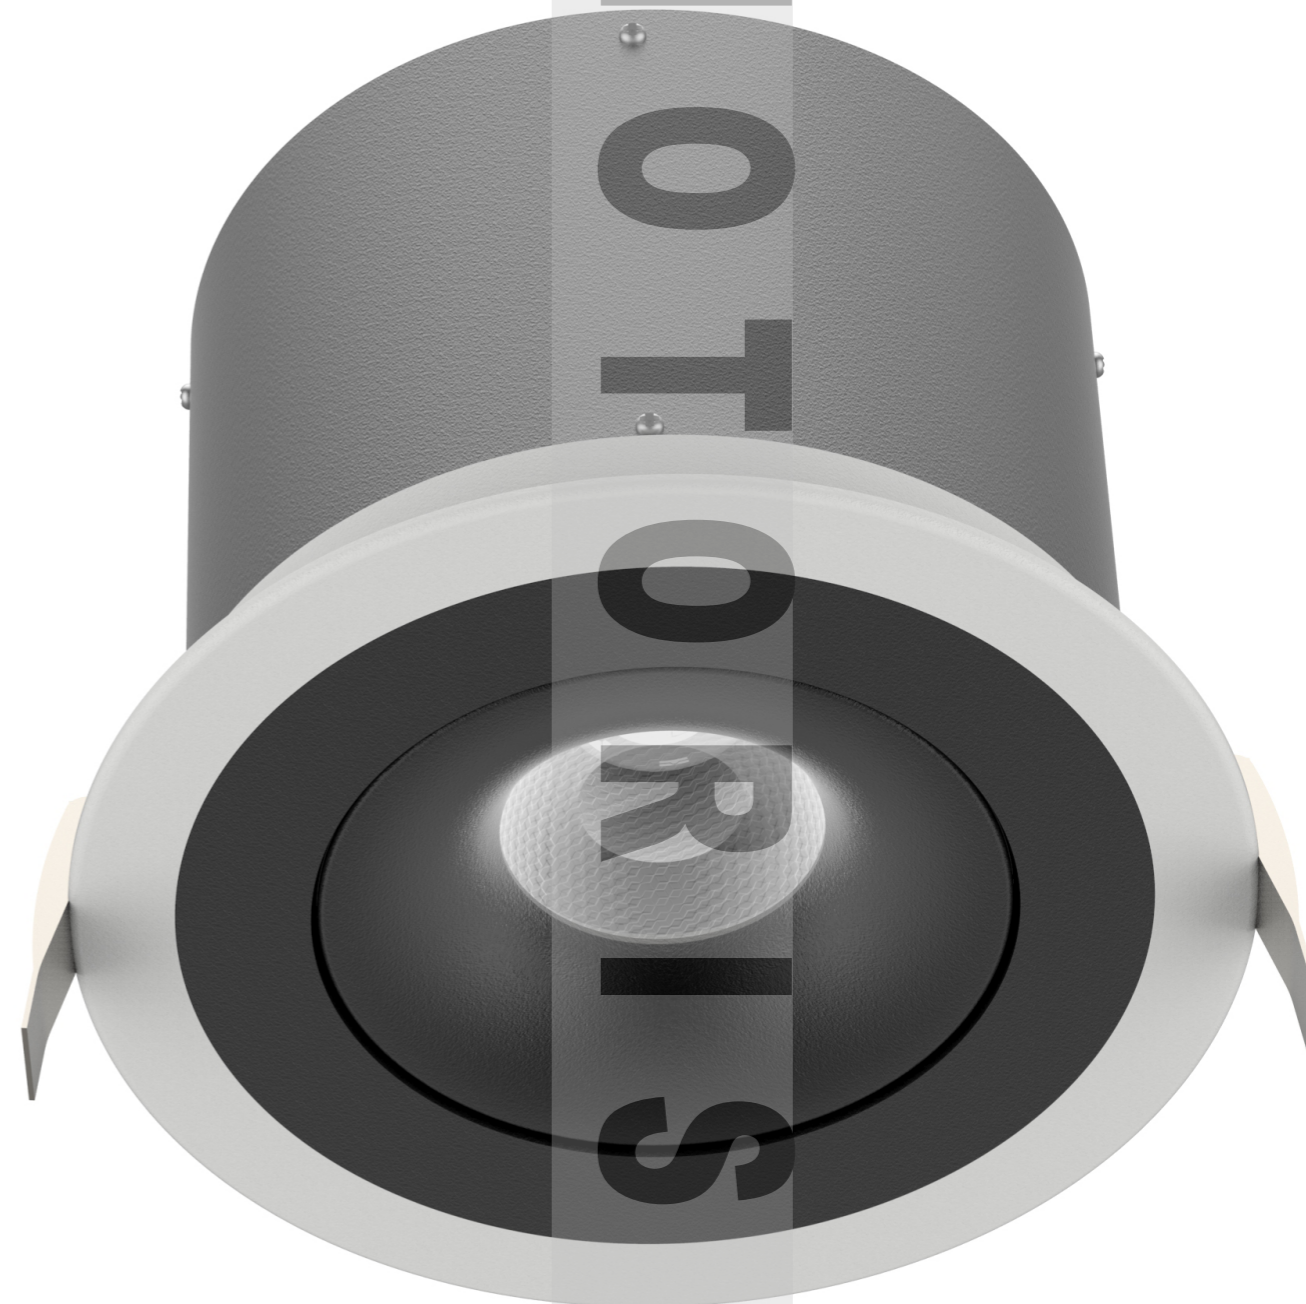

CCT

MAIN FEATURES

CONTROL DMX DALI	POWER 20W,35W	IP 20	CRI 90	Warranty 3 Years