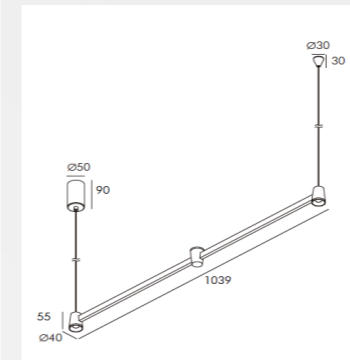

CONI Pendant Lamp

CN4055.15 15W
LED: Bridgelux SMD
Power: 3x5W
Flux(Lm): 418Lm/LED
Angle: 20°+35°+20°
CTN: 8
Material: Aluminum
Internal Ref.PL53C75
PN59C80
MOQ 50pcs