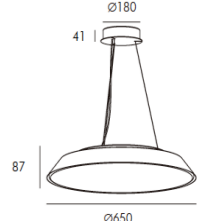

HM650180.60
LED: BRIDGELUX SMD
Power: 60W
Flux(Lm): 3960Lm
Angle: 120°
CTN: 1
Material: Iron+Aluminum
Internal Ref.PL248
PN275C60
MOQ 50pcs

OPTIONS: These are possible options not always depending on our product structure

Colour temperature Changeable

Dimmable (0-10V / Triac / DALi Optional)

Optional driver

Optional Led

CCT
2700K + 5000K