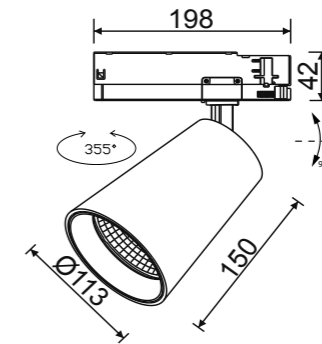

Accessories

**CN88110**  
LED: CREE  
Power: 18W  
Flux(Lm): 1530Lm  
Angle: 15°,30°,45°  
Driver Global GA  
Material: Aluminum  
Internal Ref.PL3380  
PN37C60  
MOQ 100pcs

**CN100130**  
LED: CREE  
Power: 25W  
Flux(Lm): 2300Lm  
Angle: 15°,30°,45°  
Driver Global GA  
Material: Aluminum  
Internal Ref.PL3450  
PN38C40  
MOQ 100pcs