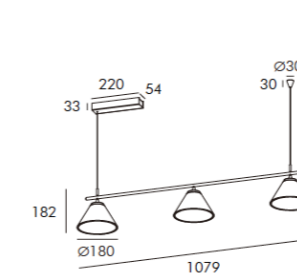

INAR Pendant Lamp (1led)

**IN180180.01**  
LED: Bridgelux COB  
Power: 9W  
Angle: 24°/15°/36°  
CTN: 1  
Material: Iron+Glass  
Internal Ref.PL5520  
PN61C40  
MOQ 50pcs

INAR Pendant Lamp (3led)

**IN180180.03**  
LED: Bridgelux SMD  
Power: 3x9W  
Angle: 24°/15°/36°  
CTN: 1  
Material: Iron+Glass  
Internal Ref.PL6475  
PN71C95  
MOQ 50pcs