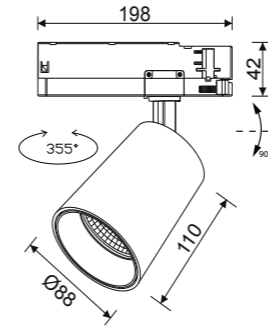

Accessories

**CN88110**  
LED: CREE  
Power: 18W  
Flux(Lm): 1530Lm  
Angle: 15°,30°,45°  
Driver Global GA  
Material: Aluminum  
Internal Ref.PL3380  
PN37C60  
MOQ 100pcs

**CN100130**  
LED: CREE  
Power: 25W  
Flux(Lm): 2300Lm  
Angle: 15°,30°,45°  
Driver Global GA  
Material: Aluminum  
Internal Ref.PL3450  
PN38C40  
MOQ 100pcs