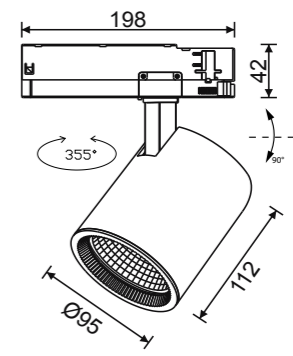

CL95112
LED: CREE
Power: 25W
Flux(Lm): 2400Lm
Angle: 15°,30°,40°,55°
Driver TCI, Powergear
Material: Aluminum
Internal Ref.PL3860
PN42C90
MOQ 100pcs