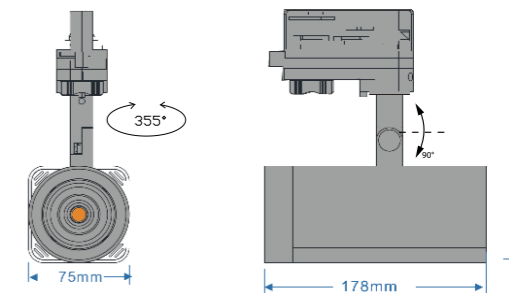

MAIN FEATURES

IP	CRI	Warranty
20	>90	5 Years

FINISHED COLOURS

- White
- Black

DESCRIPTION >

- **Proyector de riel SOROLLA-R con reflector y carcasa y dissipador de calor de AL.** Angulos disponibles: 15°, 24°, 36°, 60° Binning inicial <3 MacAdam disponible en CRI 90,92,95,97. Ideal para comercios minoristas, hoteles, nuevas oficinas, restaurantes,...
- **Projecteur sur rail SOROLLA-R avec réflecteur et boîtier et dissipateur thermique en AL.** Angles disponibles : 15°, 24°, 36°, 60° Binning initial <3 MacAdam Disponible en IRC 90,92,95,97. Idéal pour le commerce de détail, les hôtels, les nouveaux bureaux, les restaurants,...
- **SOROLLA-R track spot light with reflector and housing and heat sink in AL.** Available angles: 15°, 24°, 36°, 60° Initial Binning <3 MacAdam Available in CRI 90,92,95,97. Ideal for retail, hotels, new offices, restaurants,...
- **Proyector de calha SOROLLA-R com reflector e caixa e dissipador em AL.** Ângulos disponíveis: 15°, 24°, 36°, 60° Binning inicial <3 MacAdam Disponível no CRI 90,92,95,97. Ideal para retalho, hotéis, novos escritórios, restaurantes,...
- **Faretto da binario SOROLLA-R con riflettore e corpo e dissipatore in AL.** Angoli disponibili: 15°, 24°, 36°, 60° Binning iniziale <3 MacAdam Disponibile in CRI 90,92,95,97. Ideale per negozi, hotel, nuovi uffici, ristoranti,...

Accessories

Four wire track

Driver box

COB

High quality cold forging housing

Reflective cup

MTS75178R