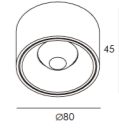

C18045

LED: Lumens COB AC
Power: 15W
Flux(Lm): 865Lm
Angle: 35°
CTN: 30
Material: Aluminum
Internal Ref.PL3010
PN33C50
MOQ 120pcs