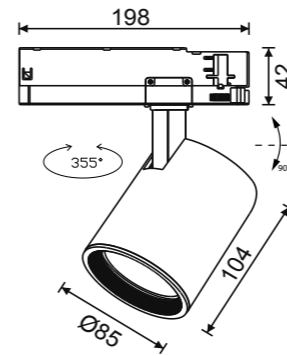

Accessories

**CL85104**  
LED: CREE  
Power: 18W  
Flux(Lm): 1580Lm  
Angle: 12°,24°,45°,55°  
Driver TCI, Powergear  
Material: Aluminum  
Internal Ref.PL3990  
PN44C40  
MOQ 100pcs

**CL95112**  
LED: CREE  
Power: 25W  
Flux(Lm): 2400Lm  
Angle: 15°,30°,40°,55°  
Driver TCI, Powergear  
Material: Aluminum  
Internal Ref.PL3860  
PN42C90  
MOQ 100pcs