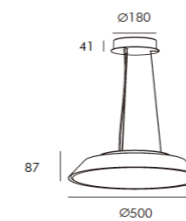

**HM50087.48**  
LED: BRIDGELUX SMD  
Power: 48W  
Flux(Lm): 3263Lm  
Angle: 120°  
CTN: 1  
Material: Iron+Aluminum  
Internal Ref.PL135  
PN150C00  
MOQ 50pcs

**HM65087.60**  
LED: BRIDGELUX SMD  
Power: 60W  
Flux(Lm): 3960Lm  
Angle: 120°  
CTN: 1  
Material: Iron+Aluminum  
Internal Ref.PL205  
PN229C80  
MOQ 50pcs