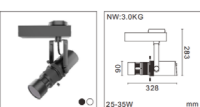

Surface mounted version-Gear box