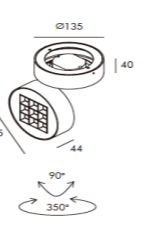

SL13544_9-3
LED: OSRAM SMD
Power: 9x2.5W
Flux(Lm): 1316Lm
Angle: 24°/15°
CTN: 12
Material: Aluminum
Internal Ref.PL52
PN57C80
MOQ 120pcs

OPTIONS: These are possible options not always depending on our product structure

Colour temperature Changeable

Optional driver

Dimmable (0-1 0V / Triac / DALi Optional)

Optional Led

CCT
2700K 3000K 4000K 5000K