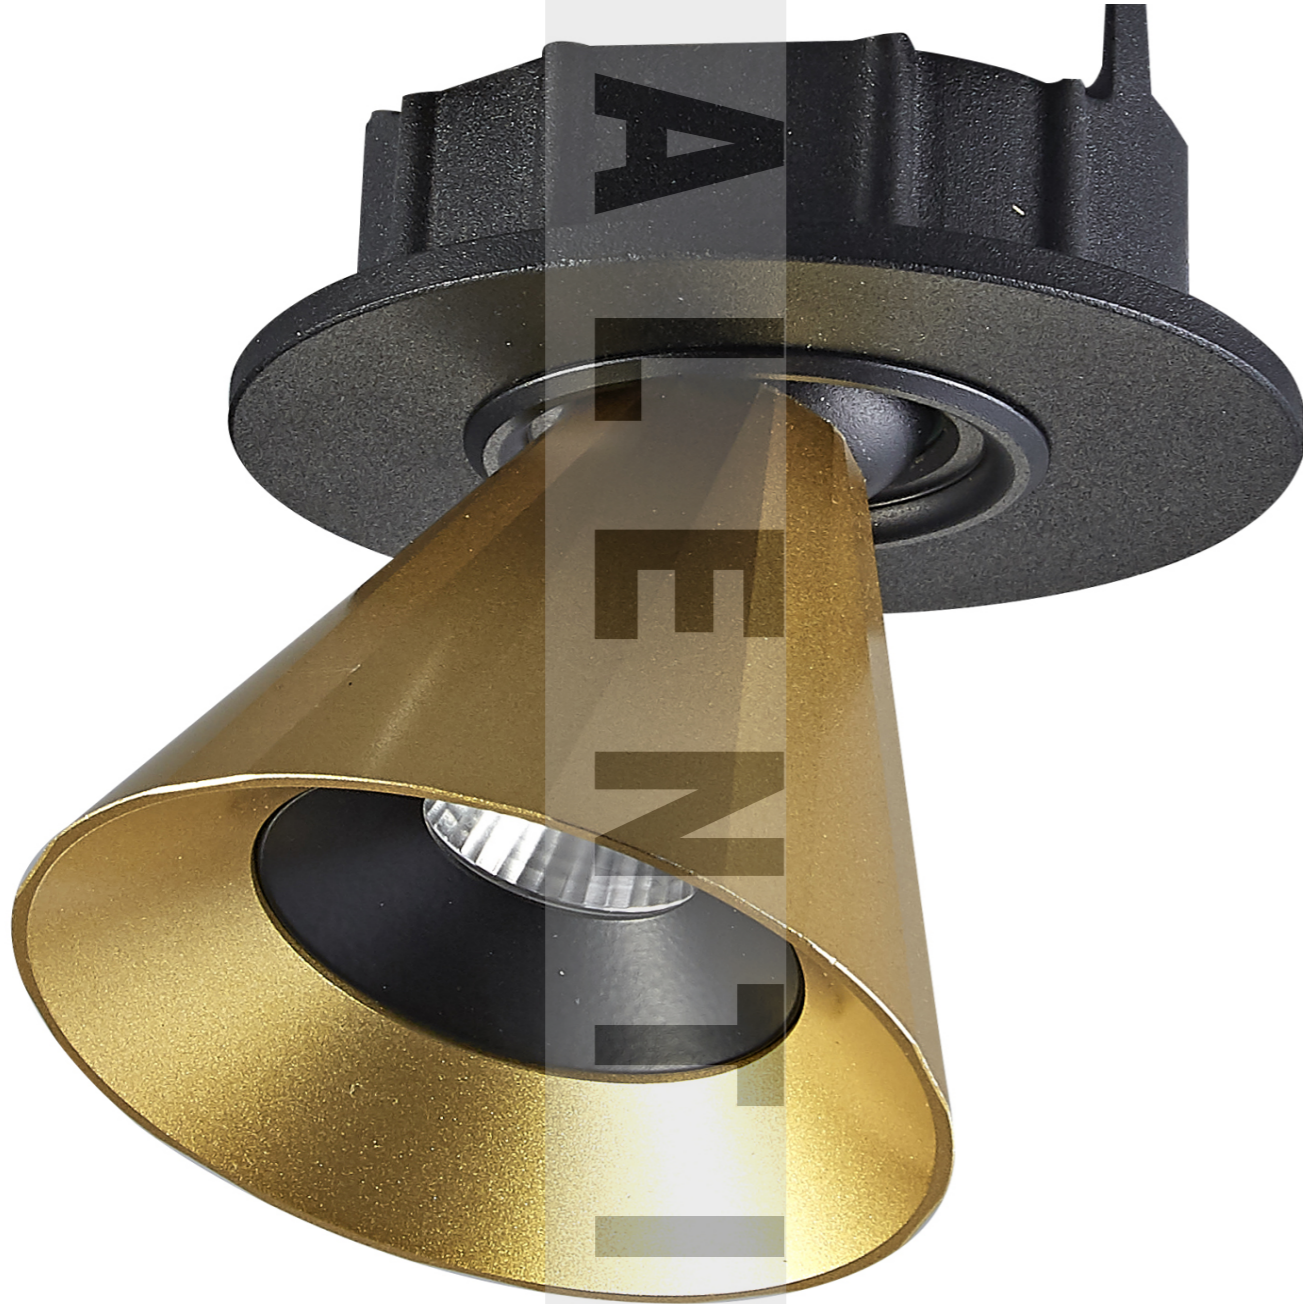

MAIN FEATURES

IP	CRI	Warranty
20	90	5 Years

FINISHED COLOURS

	Sand Black + Gold
	Sand White + Black
	Sand White + Gold

30 años de experiencia en el mundo de la iluminación y desde el 2010 sirviendo la mejor calidad desde Hong Kong al mundo

DESCRIPTION >

El modelo VALENTIA I es una serie de empotrables para hoteles, restaurantes, cafeterías, apartamentos, tiendas, oficinas,... Disponemos de tres modelos, todos de 7W y con ángulos de apertura 30° y 40° gr y tres acabados diferentes. Si desean algún otro color podemos fabricarlo a su medida.

Le modèle VALENTIA I est une série d'encastrés pour hôtels, restaurants, cafétérias, magasins, bureaux,... Nous avons trois modèles, tous de 7W et avec des angles d'ouverture de 30° et 40° et trois finitions différentes. Si vous voulez une autre couleur, nous pouvons la faire à votre convenance.

The VALENTIA I model is a series of recessed lights for hotels, restaurants, cafeterias, apartments, shops, offices,... We have three models, all 7W and with opening angles of 30° and 40° gr and three different finishes. If you want any other color we can make it to suit you.

O modelo VALENTIA I é uma série de luzes embutidas para hotéis, restaurantes, cafeterias, apartamentos, lojas, escritórios,... Temos três modelos, todos 7W e com ângulos de abertura de 30° e 40° gr e três acabamentos diferentes. Caso queira outra cor podemos fazer do seu jeito..

Il modello VALENTIA I è una serie di faretti da incasso per hotel, ristoranti, caffetterie, appartamenti, negozi, uffici,... Disponiamo di tre modelli, tutti da 7W e con angoli di apertura di 30° e 40° gr e tre diverse finiture. Se vuoi qualsiasi altro colore possiamo farlo per te.

SL3460_7
LED: Bridgelux COB
Power: 7W
Flux(Lm): 538Lm
Angle: 30°/40°
CTN: 30
Material: Aluminum
Internal Ref.PL3970
PN44C15
MOQ 120pcs

SL4865_7
LED: Bridgelux COB
Power: 7W
Flux(Lm): 501Lm
Angle: 30°/40°
CTN: 30
Material: Aluminum
Internal Ref.PL50 25
PN55C85
MOQ 120pcs

SL6052_7
LED: Bridgelux COB
Power: 7W
Flux(Lm): 505Lm
Angle: 30°/40°
CTN: 30
Material: Aluminum
Internal Ref.PL48 60
PN54C00
MOQ 120pcs

OPTIONS: These are possible options not always depending on our product structure

Colour temperature Changeable

Dimmable (0-1 0V / Triac / DALi Optional)

Optional driver

Optional Led

CCT
2700K 3000K 4000K 5000K

www.nelux.com.hk

30 años de experiencia en el mundo de la iluminación y desde el 2010 sirviendo la mejor calidad desde Hong Kong al mundo