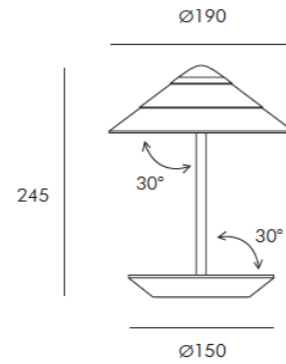

KEBI Table Lamp IP20

Nelux Architectural Lighting Products

DESCRIPTION >

KEBI Luminaria de sobremesa de 12W e IP20.ideal para sus proyectos de interior en casa privadas, hoteles, restaurantes, cafeterías, hostales, ...

Luminaire de table **KEBI** 12W et IP20. Idéal pour vos projets d'intérieur chez les particuliers, hôtels, restaurants, cafétérias, auberges, ...

KEBI 12W and IP20 tabletop luminaire. Ideal for your interior projects in private homes, hotels, restaurants, cafeterias, hostels, ...

Luminária de mesa **KEBI** 12W e IP20 Ideal para os seus projectos de interiores em casas particulares, hotéis, restaurantes, cafetarias, hostels, ...

Apparecchio da tavolo **KEBI** 12W e IP20 Ideale per i tuoi progetti di interni in case private, hotel, ristoranti, caffetterie, ostelli, ...

KEBI Table Lamp (12W)