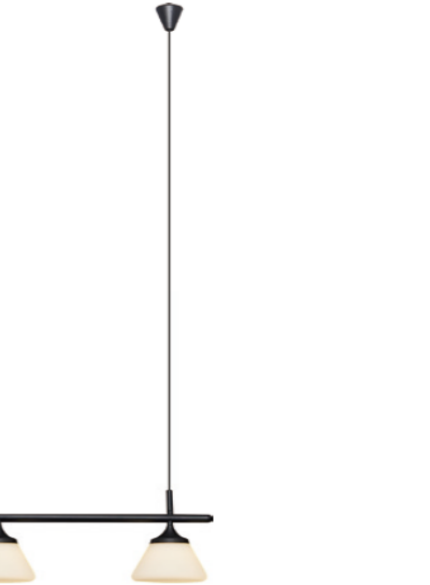

FLEUR Pendant Lamp (1led)

**FL100130.01**  
LED: Bridgelux SMD  
Power: 5W  
Angle: 120°  
CTN: 1  
Material: Iron+Glass  
Internal Ref.PL5520  
PN61C40  
MOQ 50pcs

FLEUR Pendant Lamp (3led)

**FL100560.03**  
LED: Bridgelux SMD  
Power: 3x5W  
Angle: 120°  
CTN: 1  
Material: Iron+Glass  
Internal Ref.PL6475  
PN71C95  
MOQ 50pcs