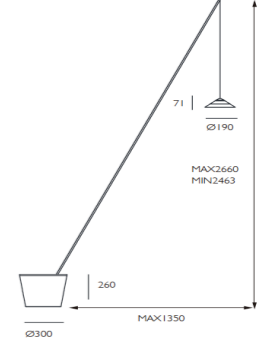

KEBI Floor Lamp (10W)

KB19071.10 10W
LED: Bridgelux COB
Power: 10W
Flux(Lm): 516Lm
Angle: 24°/12°/38°
CTN: 1
Material: Aluminum+Iron
Internal Ref.PL156
PN175C00
MOQ 50pcs