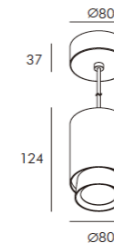

MAIN FEATURES

IP	CRI	Warranty
20	90	5 Years

FINISHED COLOURS

DESCRIPTION >

ES MARLON Series , familia de luminarias empotrables ,superficie, suspendida y carril de 15W ideal para sus proyectos de hogar, hoteles, cafeterías , restaurantes, oficinas, centros comerciales, ...

FR Série MARLON, famille de luminaires encastrés, en saillie, suspendus et sur rail 15W idéale pour vos projets de maison, hôtels, cafétérias, restaurants, bureaux, centres commerciaux, ...

UK MARLON Series, family of recessed, surface, suspended and rail 15W luminaires ideal for your home projects, hotels, cafeterias, restaurants, offices, shopping centers, ...

PT Série MARLON, familia de luminárias de encastrar, de superficie, suspensas e de calha 15W ideais para os seus projectos de habitação, hotéis, cafeterias, restaurantes, escritórios, centros comerciais, ...

IT Serie MARLON, famiglia di apparecchi da incasso, superficie, sospensione e binario da 15W ideali per progetti domestici, hotel, caffetterie, ristoranti, uffici, centri commerciali, ...

ML10570
LED: Bridgelux COB
Power: 15W
Flux(Lm): 1160Lm
Angle: 24°/15°/35°
CTN: 30
Material: Aluminum
Internal Ref.PL3250
PN36C15
MOQ 300pcs

ML80124S
LED: Bridgelux COB
Power: 15W
Flux(Lm): 1160Lm
Angle: 24°/15°/35°
CTN: 12
Material: Aluminum
Internal Ref.PL40C75
PN45C30
MOQ 300pcs

ML80124
LED: Bridgelux COB
Power: 15W
Flux(Lm): 1160Lm
Angle: 24°/15°/35°
CTN: 12
Material: Aluminum
Internal Ref.PL3780
PN42C00
MOQ 300pcs

ML80124T
LED: Bridgelux COB
Power: 15W
Flux(Lm): 1160Lm
Angle: 24°/15°/35°
CTN: 12
Material: Aluminum
Internal Ref.PL42C15
PN46C90
MOQ 300pcs