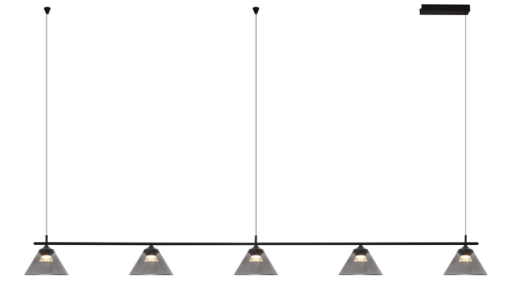

INAR Pendant Lamp (1led)

**IN180180.01**  
LED: Bridgelux COB  
Power: 9W  
Angle: 24°/15°/36°  
CTN: 1  
Material: Iron+Glass  
Internal Ref.PL5520  
PN61C40  
MOQ 50pcs

INAR Pendant Lamp (3led)

**IN180180.03**  
LED: Bridgelux SMD  
Power: 3x9W  
Angle: 24°/15°/36°  
CTN: 1  
Material: Iron+Glass  
Internal Ref.PL6475  
PN71C95  
MOQ 50pcs