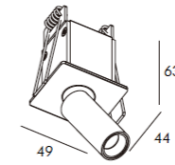

SL4963_2
LED: OSRAM SMD
Power: 1x3W
Flux(Lm): 93Lm
Angle: 15°/24°
CTN: 30
Material: Aluminum
Internal Ref.PL1700
PN18C90
MOQ 120pcs