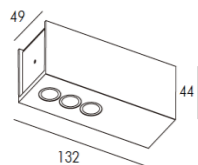

Le modèle BOTTI est une lumière pour hôtels, restaurants, cafétérias, appartements, magasins, bureaux,... Nous avons deux modèles avec des réflecteurs ronds ou carrés, des modèles 3x2W et 3x5W avec des angles d'ouverture de 24, 15 et 8 degrés et finis dans une large gamme de couleurs. Si vous voulez une autre couleur, nous pouvons la faire à votre convenance.

The BOTTI model is a luminaire for hotels, restaurants, cafeterias, apartments, shops, offices,... We have two models with round or square reflectors, 3x2W and 3x5W models with opening angles of 24, 15 and 8 degrees and finished in a wide range of colors. If you want any other color we can make it to suit you.

O modelo BOTTI é um luminar para hotéis, restaurantes, cafeterias, apartamentos, lojas, escritórios,... Temos dois modelos com reflectores redondos ou quadrados, modelos 3x2W e 3x5W com ângulos de abertura de 24, 15 e 8 graus e acabamentos em ampla gama de cores. Caso queira outra cor podemos fazer do seu jeito.

Il modello BOTTI è un luminare per hotel, ristoranti, caffetterie, appartamenti, negozi, uffici,... Disponiamo di due modelli con riflettori tondi o quadrati, modelli 3x2W e 3x5W con angoli di apertura di 24, 15 e 8 gradi e rifiniti in una vasta gamma di colori. Se vuoi qualsiasi altro colore possiamo farlo per te.

SL13244_6
LED: OSRAM SMD
Power: 3x2W
Flux(Lm): 509Lm
Angle: 24°/15°
CTN: 30
Material: Aluminum
Internal Ref:PL3050
PN33C90
MOQ 300pcs