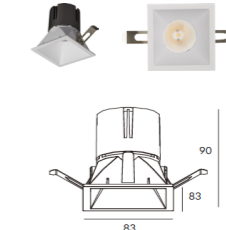

SL8390_S7
LED: Bridgelux COB
Power: 7W
Flux(Lm): 450Lm
Angle: 24°/15°/35°
CTN: 30
Material: Aluminum
Internal Ref.PL1900
PN21C15
MOQ 120pcs