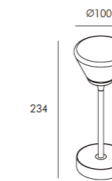

FLEUR Table Lamp