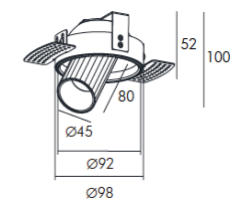

XL4552.07 7W
LED: Bridgelux COB
Power: 7W
Flux(Lm): 368Lm
Angle: 24°/20°/30°
CTN: 30
Material: Aluminum
Internal Ref.PL5375
PN59C75
MOQ 50pcs

XILE Down light Trim-less