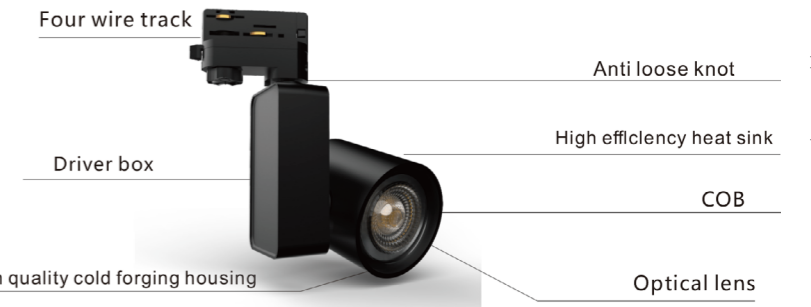

DESCRIPTION >

Spain Proyector de riel PINAZO-R con reflector y carcasa y dissipador de calor de AL. Angulos disponibles: 10°,24°,36°, 60° Binning inicial <3 MacAdam disponible en CRI 90,92,95,97. Ideal para , Museos, Galerias, Exposiciones, Hoteles , Restaurantes, etc

France Projecteur sur rail PINAZO-R avec réflecteur et boîtier et dissipateur thermique en AL. Angles disponibles : 10°, 24°, 36°, 60° Regroupement initial <3 MacAdam Disponible en IRC 90,92,95,97. Idéal pour, Musées, Galeries, Expositions, Hôtels, Restaurants, etc.

UK PINAZO-R track spotlight with reflector and housing of AL. Available angles: 10°,24°,36°, 60° Initial Binning <3 MacAdam Available in CRI 90,92,95,97. Ideal for, Museums, Galleries, Exhibitions, Hotels, Restaurants, etc.

Portugal Projctor de calha PINAZO-R com refletor e caixa e dissipador de calor em AL. Ângulos disponiveis: 10°,24°,36°, 60° Binning inicial <3 MacAdam Disponivel no CRI 90,92,95,97. Ideal para, Museus, Galerias, Exposições, Hotéis, Restaurantes, etc.

Italy Faretto da binario PINAZO-R con riflettore e alloggiamento e dissipatore di calore in AL. Angoli disponibili: 10°,24°,36°, 60° Binning iniziale <3 MacAdam Disponibile in CRI 90,92,95,97. deale per, Musei, Gallerie, Mostre, Hotel, Ristoranti, ecc.

Accessories

5 TYPE OF GEAR BOXES

MTS116189R

Light source Common/CCT adjust
LED: Citizen,CREE,Osram,Evercore
Power: 30W/35W
Flux(Lm): 100~120Lm/W
Angle: 10°,24°,36°,60°
Binning initial <3 MacAdam
CRI 90,92,95,97
PF 0,9
CCT 2700K,3000K,4000K,5000K,5700K
Driver Lifud, KGP, Tridonic, Philips, Osram
Dimmable option 0-10V/Trica Dim/Dali/Tuya/Casambi
Material: Aluminum
Internal Ref.PL
MOQ 100pcs
Optional colors

DESCRIPTION >