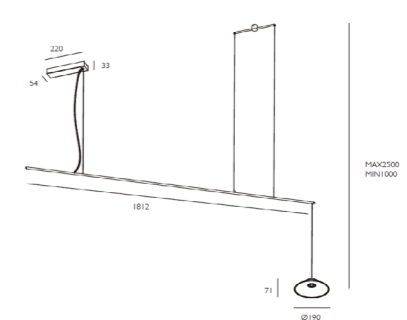

KEBI Suspended Lamp (10W)

KB19071S.10 10W
LED: Bridgelux COB
Power: 10W
Flux(Lm): 516Lm
Angle: 24°/12°/38°
CTN: 1
Material: Aluminum+Iron
Internal Ref.PL7975
PN88C70
MOQ 50pcs

CCT