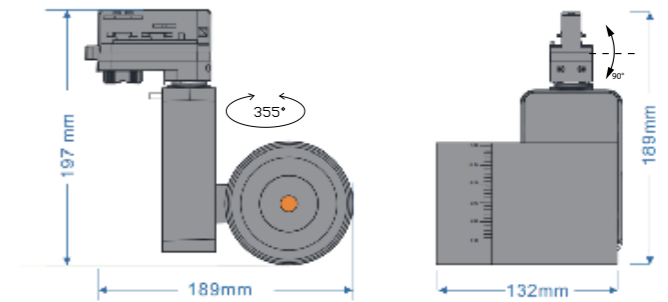

Four wire track

Anti loose knot

Driver box

High efficiency heat sink

Zoom ring

COB

High quality cold forging housing

Optical len