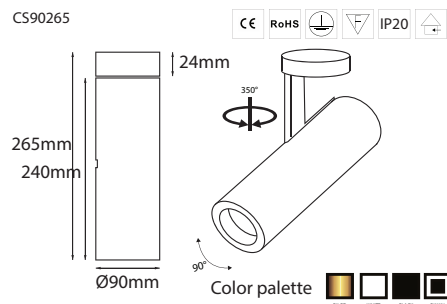

Input Voltage AC220-240V, Multivoltage
Light Power 16W
Luminous flux ~1140lm
Light Source CREE COB
CCT 2700K, 3000K, 4000K, 5000K
CRI 80 as standard, CRI90, CRI97
Beam Angle 18°, 24°, 38°
Output DC36V 450mA

CS90265

Input Voltage AC220-240V, Multivoltage
Light Power 25W
Luminous flux ~1800lm
Light Source CREE COB
CCT 2700K, 3000K, 4000K, 5000K
CRI 80 as standard, CRI90, CRI97
Beam Angle 18°, 24°, 38°
Output DC36V 700mA