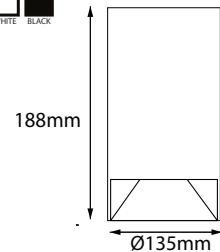

CS95130S

Input Voltage AC220-240V, Multivoltage
Light Power 10W and 15W
Luminous flux ~650lm and ~1070lm
Light Source CITIZEN led
CCT 2700K, 3000K, 4000K
CRI>90 as standard CRI>97 as an option
Beam Angle 17°, 25°, 36°, 60°

CS135188S

Input Voltage AC220-240V, Multivoltage
Light Power 15W, 20W and 25W
Luminous flux 1m and ~1070lm, ~1600lm, ~2020lm
Light Source CITIZEN led
CCT 2700K, 3000K, 4000K
CRI>90 as standard CRI>97 as an option
Beam Angle 17°, 25°, 36°, 60°

CS135188S

Color palette