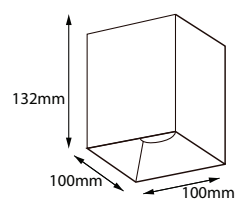

The lamp housing is made from aluminum, frame form die-casting paint sprayed in white or black/Fabricado en aleación de aluminio, acabados en blanco y negro
Light Source/ Fuente de Luz COB Cree, Citizen, Bridgelux
Power/Potencia 10W ~636lm, 15W ~980lm
CRI/IRC >80 (90,95 and/y 97 as an option/ opcional)
CCT/Temperatura color 2700K, 3000K, 4000K, 5000K
Beam angle/Angulo apertura 25°, 40°, 50°
OPTIONS/OPCIONES *Fix or Tiltable/Fijo o basculante
*triac dimmable, 0/1-10V, DALI

Applications/Aplicaciones: Hotel, Apartments, Villas, Residences, Restaurants, Cafe, Home, ...

SM100132