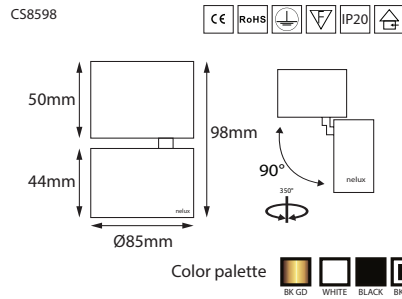

CS8598

Input Voltage AC220-240V, Multivoltage
Light Power 11W
Luminous flux ~840lm
Light Source CREE COB
CCT 2700K, 3000K, 4000K, 5000K
CRI 80 as standard, CRI90, CRI97
Beam Angle 15°, 24°, 40°
Output DC36V 300mA

CS8598SMT

Input Voltage AC220-240V, Multivoltage
Light Power 6W
Luminous flux ~560lm
Light Source SMT led edison
CCT 2700K, 3000K, 4000K, 5000K, 6500K
CRI 80
Beam Angle 90°
Output DC21V 300mA