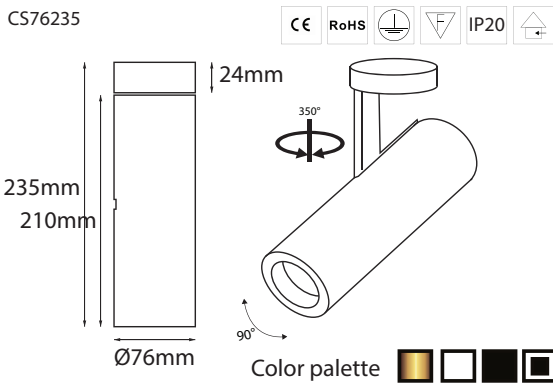

Applications/Aplicaciones: Hotel, Apartments, Villas, Residences, Restaurants, Cafe, Home, ...

SM100132

BELLY SERIES

CS63205

Input Voltage AC220-240V, Multivoltage
 Light Power 10W
 Luminous flux ~725lm
 Light Source CREE COB
 CCT 2700K, 3000K, 4000K, 5000K
 CRI 80 as standard, CRI90, CRI97
 Beam Angle 18°, 24°, 38°, 60°
 Output DC36V 300mA