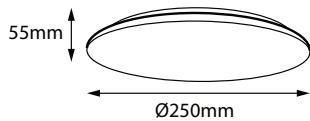

Beam Angle 180°

Interchange Bezels: polish chrome, stain nickle, black or any other OEM colour available.

Optional: Dimmable, CCT change, Sensor,

PF25055

Color palette

Cover color

PF30055 Ceiling Surface Bulkhead