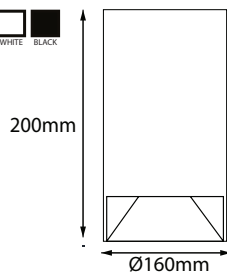

CS135188S

Color palette

CS160200S

Color palette

CS160200S

Input Voltage AC220-240V, Multivoltage
 Light Power 25W, 30W and 35W
 Luminous flux 1m and ~2020lm, ~2550lm, ~ 2870lm
 Light Source CITIZEN led
 CCT 2700K, 3000K, 4000K
 CRI>90 as standard CRI>97 as an option
 Beam Angle 17°, 25°, 36°, 60°