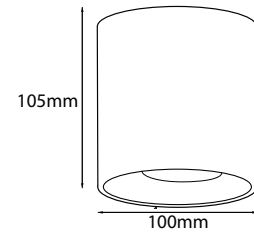

nelux architectural lighting

SM100105