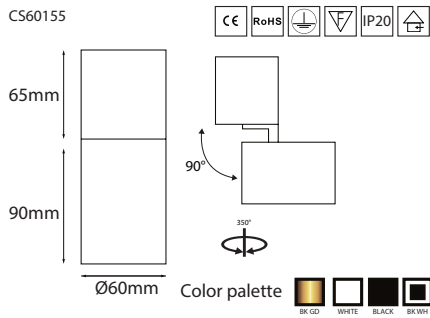

CS85173

Input Voltage AC220-240V, Multivoltage
Light Power 21W
Luminous flux ~1900lm
Light Source CREE COB
CCT 2700K, 3000K, 4000K, 5000K
CRI 80 as standard, CRI90, CRI97
Beam Angle 15°, 30°, 40°
Output DC36V 600mA

PILL SERIES