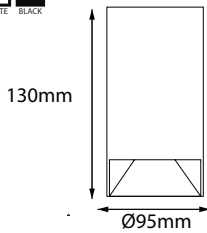

CS95130S

Color palette

CS95130S

Input Voltage AC220-240V, Multivoltage
Light Power 10W and 15W
Luminous flux ~650lm and ~1070lm
Light Source CITIZEN led
CCT 2700K, 3000K, 4000K
CRI>90 as standard CRI>97 as an option
Beam Angle 17°, 25°, 36°, 60°

CS135188S

Input Voltage AC220-240V, Multivoltage
Light Power 15W, 20W and 25W
Luminous flux 1m and ~1070lm, ~1600lm, ~2020lm
Light Source CITIZEN led
CCT 2700K, 3000K, 4000K
CRI>90 as standard CRI>97 as an option
Beam Angle 17°, 25°, 36°, 60°

CS135188S

Color palette

CS160200S

Color palette

CS160200S

Input Voltage AC220-240V, Multivoltage
Light Power 25W, 30W and 35W
Luminous flux 1m and ~2020lm, ~2550lm, ~ 2870lm
Light Source CITIZEN led
CCT 2700K, 3000K, 4000K
CRI>90 as standard CRI>97 as an option
Beam Angle 17°, 25°, 36°, 60°

BEAUTY SERIES