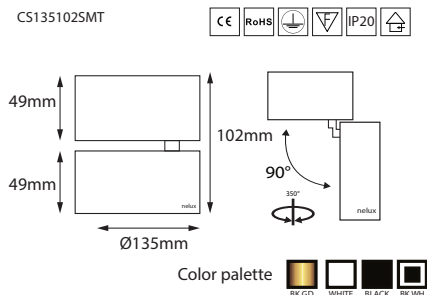

CS135102SMT