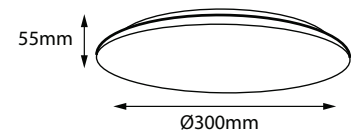

Cover color