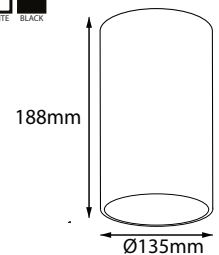

CS135188

Input Voltage AC220-240V, Multivoltage
Light Power 15W, 20W and 25W
Luminous flux 1m and ~1070lm, ~1600lm, ~2020lm
Light Source CITIZEN led
CCT 2700K, 3000K, 4000K
CRI>90 as standard CRI>97 as an option
Beam Angle 17°, 25°, 36°, 60°

CS95130

Input Voltage AC220-240V, Multivoltage
Light Power 10W and 15W
Luminous flux ~650lm and ~1070lm
Light Source CITIZEN led
CCT 2700K, 3000K, 4000K
CRI>90 as standard CRI>97 as an option
Beam Angle 17°, 25°, 36°, 60°

Input Voltage AC220-240V, Multivoltage
Light Power 25W, 30W and 35W
Luminous flux 1m and ~2020lm, ~2550lm, ~ 2870lm
Light Source CITIZEN led
CCT 2700K, 3000K, 4000K
CRI>90 as standard CRI>97 as an option
Beam Angle 17°, 25°, 36°, 60°

BEAUTY SERIES