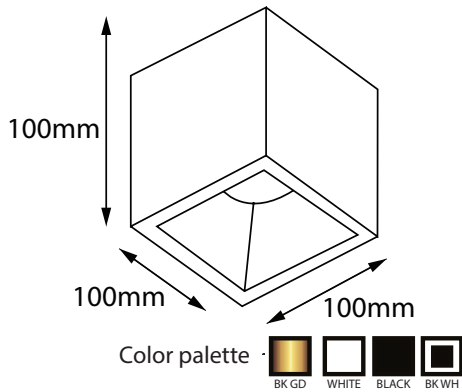

The lamp housing is made from aluminum, frame form die-casting paint sprayed.
Light Source/ Fuente de Luz COB Cree, Citizen, Bridgelux
Power/Potencia 18W ~1160lm
CRI/IRC >80 (90,95 and/y 97 as an option/ opcional)
CCT/Temperatura color 2700K, 3000K, 4000K, 5000K
Beam angle/Angulo apertura 40°
OPTIONS/OPCIONES
*triac dimmable, 0/1-10V, DALI

Applications/Aplicaciones: Hotel, Apartments, Villas, Residences, Restaurants, Cafe, Home, ...

SM100100