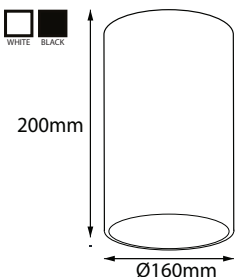

Input Voltage AC220-240V, Multivoltage
Light Power 10W and 15W
Luminous flux ~650lm and ~1070lm
Light Source CITIZEN led
CCT 2700K, 3000K, 4000K
CRI>90 as standard CRI>97 as an option
Beam Angle 17°, 25°, 36°, 60°