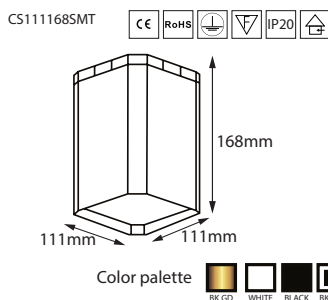

CS60155

Input Voltage AC220-240V, Multivoltage
Light Power 10W
Luminous flux ~900lm
Light Source CREE COB
CCT 2700K, 3000K, 4000K, 5000K
CRI 80 as standard, CRI90, CRI97
Beam Angle 18°, 24°, 38°, 60°
Output DC36V 300mA

HOT SERIES

CS85173

Input Voltage AC220-240V, Multivoltage
Light Power 21W
Luminous flux ~1900lm
Light Source CREE COB
CCT 2700K, 3000K, 4000K, 5000K
CRI 80 as standard, CRI90, CRI97
Beam Angle 15°, 30°, 40°
Output DC36V 600mA

PILL SERIES

CS111168SMT

Input Voltage AC220-240V, Multivoltage
Light Power 11W
Luminous flux ~840lm
Light Source SMT led osram
CCT 2700K, 3000K, 4000K, 5000K, 6500K
CRI 80
Beam Angle 90°
Output DC36V 300mA

BALI SERIES