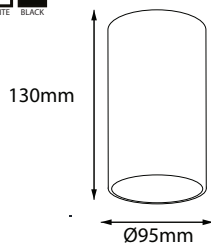

Color palette

CS95130