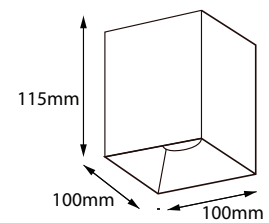

CEILING SURFACE

SM100105 and SM100130

The lamp housing is made from aluminum, frame form die-casting paint sprayed in white or black/Fabricado en aleación de aluminio, acabados en blanco y negro
Light Source/ Fuente de Luz COB Cree, Citizen, Bridgelux
Power/Potencia 10W ~625lm, 15W ~925lm
CRI/IRC >80 (90,95 and/y 97 as an option/ opcional)
CCT/Temperatura color 2700K, 3000K, 4000K, 5000K
Beam angle/Angulo apertura 25°, 40°, 50°
OPTIONS/OPCIONES *Fix or Tiltable/Fijo o basculante
*triac dimmable, 0/1-10V, DALI

Applications/Aplicaciones: Hotel, Apartments, Villas, Residences, Restaurants, Cafe, Home, ...

nelux architectural lighting

SM100115

The lamp housing is made from aluminum, frame form die-casting paint sprayed in white or black/Fabricado en aleación de aluminio, acabados en blanco y negro
Light Source/ Fuente de Luz COB Cree, Citizen, Bridgelux
Power/Potencia 10W ~636lm, 15W ~980lm
CRI/IRC >80 (90,95 and/y 97 as an option/ opcional)
CCT/Temperatura color 2700K, 3000K, 4000K, 5000K
Beam angle/Angulo apertura 25°, 40°, 50°
OPTIONS/OPCIONES *Fix or Tiltable/Fijo o basculante
*triac dimmable, 0/1-10V, DALI

Applications/Aplicaciones: Hotel, Apartments, Villas, Residences, Restaurants, Cafe, Home, ...

BELLY SERIES