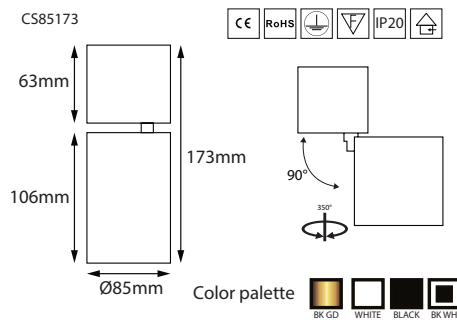

CS85173

Input Voltage AC220-240V, Multivoltage
Light Power 21W
Luminous flux ~1900lm
Light Source CREE COB
CCT 2700K, 3000K, 4000K, 5000K
CRI 80 as standard, CRI90, CRI97
Beam Angle 15°, 30°, 40°
Output DC36V 600mA

PILL SERIES