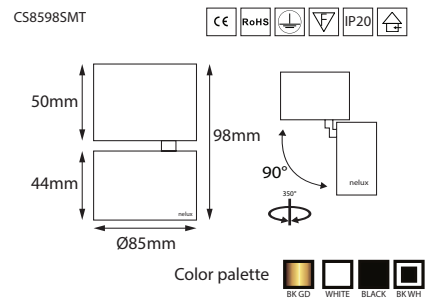

CS8598

Input Voltage AC220-240V, Multivoltage
Light Power 11W
Luminous flux ~840lm
Light Source CREE COB
CCT 2700K, 3000K, 4000K, 5000K
CRI 80 as standard, CRI90, CRI97
Beam Angle 15°, 24°, 40°
Output DC36V 300mA

CS8598SMT

Input Voltage AC220-240V, Multivoltage
Light Power 6W
Luminous flux ~560lm
Light Source SMT led edison
CCT 2700K, 3000K, 4000K, 5000K, 6500K
CRI 80
Beam Angle 90°
Output DC21V 300mA

CS135102SMT

CS135102SMT

Input Voltage AC220-240V, Multivoltage
Light Power 16W
Luminous flux ~1500lm
Light Source SMT led edison
CCT 2700K, 3000K, 4000K, 5000K, 6500K
CRI 80
Beam Angle 90°
Output DC36V 450mA