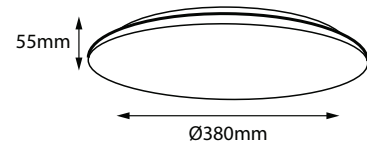

Cover color

Input Voltage AC220-240V, Multivoltage

Light Power 25W

Luminous flux ~2500lm

Light Source SMD led

CCT 3000K, 4000K

CRI>80 as standard

Beam Angle 180°

Interchange Bezels: polish chrome, stain nickle, black or any other OEM colour available.

Optional: Dimmable, CCT change, Sensor, Emergency

THINY SERIES