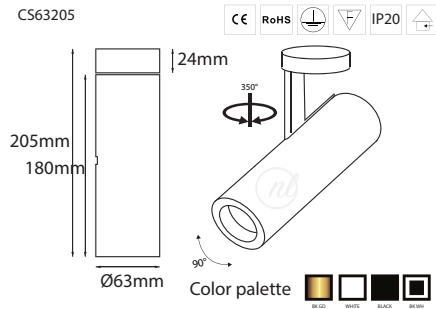

CS63205

Input Voltage AC220-240V, Multivoltage
Light Power 10W
Luminous flux ~725lm
Light Source CREE COB
CCT 2700K, 3000K, 4000K, 5000K
CRI 80 as standard, CRI90, CRI97
Beam Angle 18°, 24°, 38°, 60°
Output DC36V 300mA