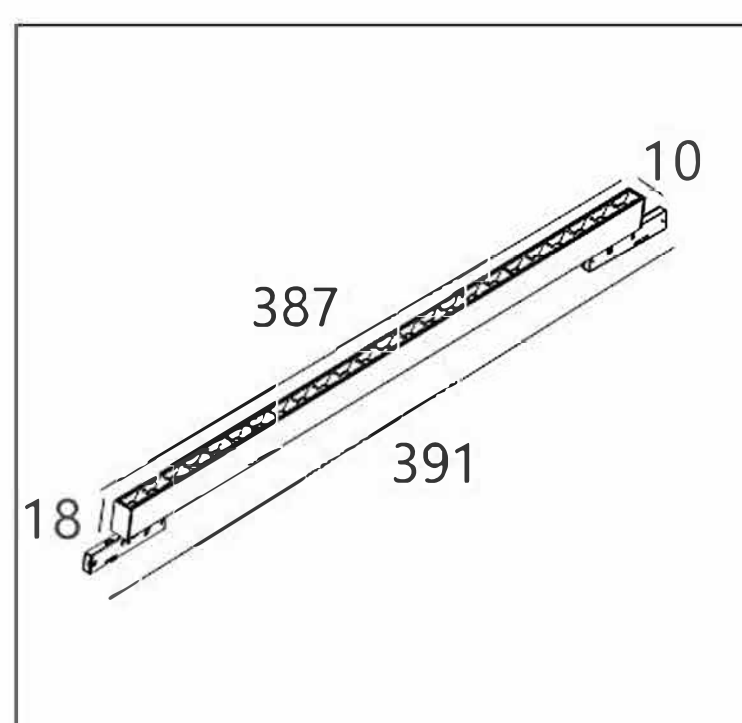

KLA1024NS

LightSource:
LED

Luminousflux:
2300lm

CRI:
Ra > 90

CCT:
2700K/3000K/4000K/5000K

Material:
Aluminum

Power:
24W

Outputvoltage:
36V

Outputcurrent:
/

OPTIC:
15°/24°/36°

Mainsvoltage:
DC24V

Description:
Magneticsuction

Cutout:
/

COLORS

BK