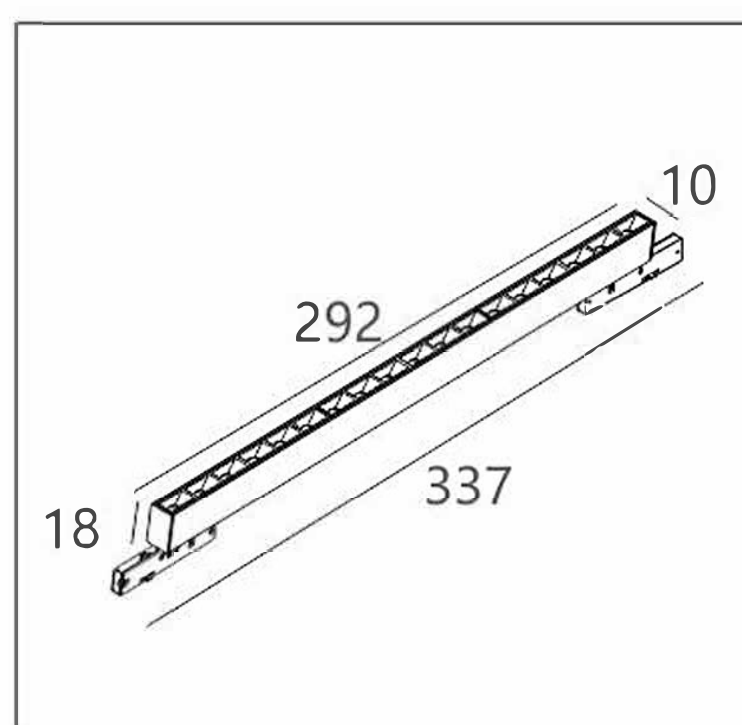

KLA1006NS

LightSource:
LED

Luminousflux:
500lm

CRI:
Ra > 90

CCT:
2700K/3000K/4000K/5000K

Material:
Aluminum

Power:
6W

Outputvoltage:
36V

Outputcurrent:
/

OPTIC:
15°/24°/36°

Mainsvoltage:
DC24V

Description:
Magneticsuction

Cutout:
/

KLA1012NS

LightSource:
LED

Luminousflux:
1100lm

CRI:
Ra > 90

CCT:
2700K/3000K/4000K/5000K

Material:
Aluminum

Power:
12W

Outputvoltage:
36V

Outputcurrent:
/

OPTIC:
15°/24°/36°

Mainsvoltage:
DC24V

Description:
Magneticsuction

Cutout:
/

KLA1018NS

LightSource:
LED

Luminousflux:
1600lm

CRI:
Ra > 90

CCT:
2700K/3000K/4000K/5000K

Material:
Aluminum

Power:
18W

Outputvoltage:
36V

Outputcurrent:
/

OPTIC:
15°/24°/36°

Mainsvoltage:
DC24V

Description:
Magneticsuction

Cutout:
/

KLA1024NS

LightSource:
LED

Luminousflux:
2300lm

CRI:
Ra > 90

CCT:
2700K/3000K/4000K/5000K

Material:
Aluminum

Power:
24W

Outputvoltage:
36V

Outputcurrent:
/

OPTIC:
15°/24°/36°

Mainsvoltage:
DC24V

Description:
Magneticsuction

Cutout:
/

COLORS

BK