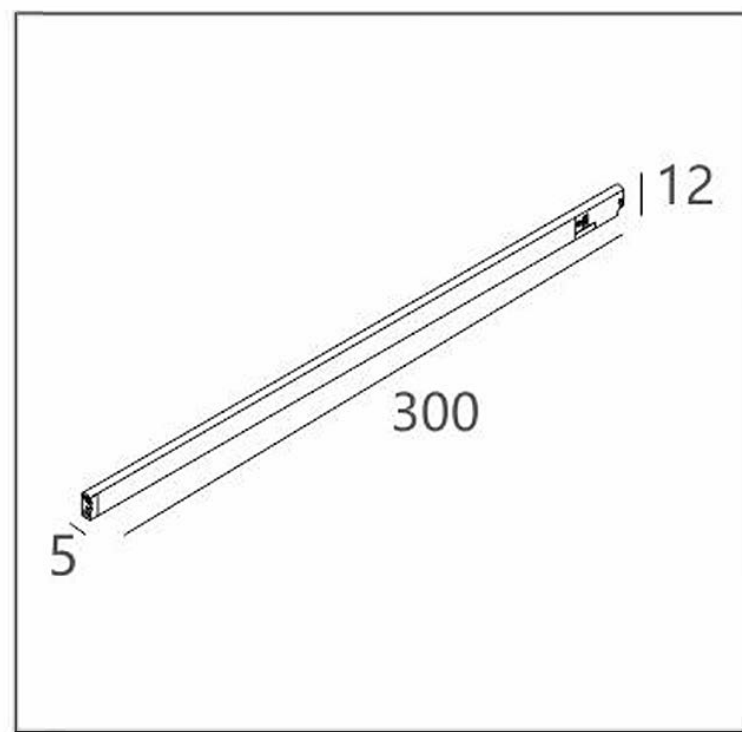

KLBO530NS

LightSource:
LED

Luminousflux:
450lm

CRI:
Ra > 80

CCT:
2700K/3000K/4000K/5000K

Material:
Aluminum

Power:
5W

Outputvoltage:
36V

Outputcurrent:
/

OPTIC:
100°

Mainsvoltage:
DC24V

Description:
Magneticsuction

Cutout:
/

KLBO560NS

LightSource:
LED

Luminousflux:
900lm

CRI:
Ra > 80

CCT:
2700K/3000K/4000K/5000K

Material:
Aluminum

Power:
10W

Outputvoltage:
36V

Outputcurrent:
/

OPTIC:
100°

Mainsvoltage:
DC24V

Description:
Magneticsuction

Cutout:
/

KLBO590NS

LightSource:
LED

Luminousflux:
1300lm

CRI:
Ra > 80

CCT:
2700K/3000K/4000K/5000K

Material:
Aluminum

Power:
15W

Outputvoltage:
36V

Outputcurrent:
/

OPTIC:
100°

Mainsvoltage:
DC24V

Description:
Magneticsuction

Cutout:
/

COLORS

BK