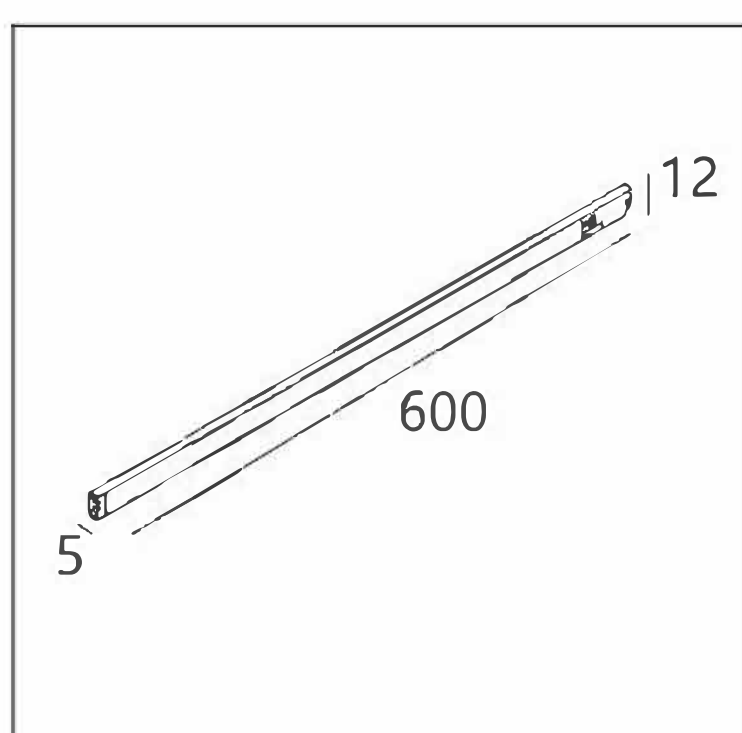

KLBO530NS

LightSource:
LED

Luminousflux:
450lm

CRI:
Ra > 80

CCT:
2700K/3000K/4000K/5000K

Material:
Aluminum

Power:
5W

Outputvoltage:
36V

Outputcurrent:
/

OPTIC:
100°

Mainsvoltage:
DC24V

Description:
Magneticsuction

Cutout:
/

KLBO560NS

LightSource:
LED

Luminousflux:
900lm

CRI:
Ra > 80

CCT:
2700K/3000K/4000K/5000K

Material:
Aluminum

Power:
10W

Outputvoltage:
36V

Outputcurrent:
/

OPTIC:
100°

Mainsvoltage:
DC24V

Description:
Magneticsuction

Cutout:
/

KLBO590NS

LightSource:
LED

Luminousflux:
1300lm

CRI:
Ra > 80

CCT:
2700K/3000K/4000K/5000K

Material:
Aluminum

Power:
15W

Outputvoltage:
36V

Outputcurrent:
/

OPTIC:
100°

Mainsvoltage:
DC24V

Description:
Magneticsuction

Cutout:
/

COLORS

BK