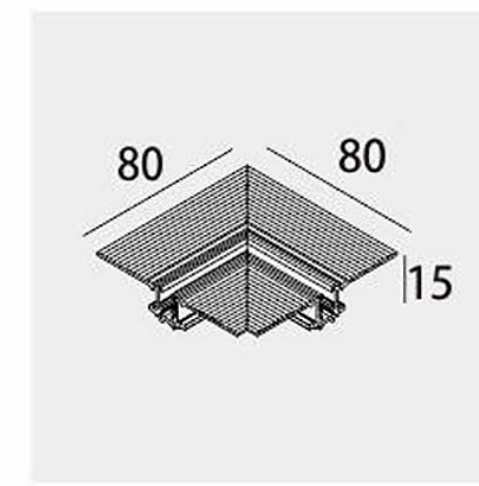

KRT Track (Flush mounting)

KRT-L01