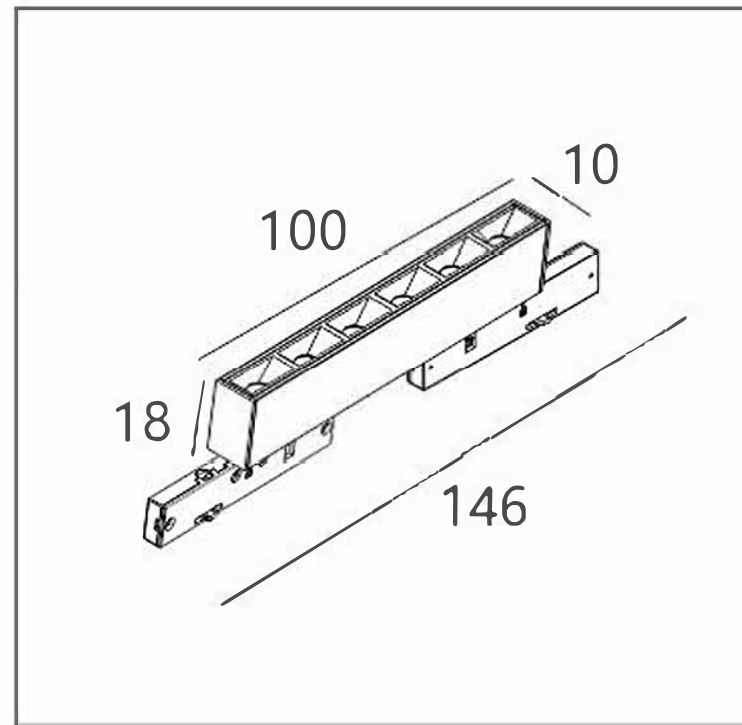

KLA1006NS

LightSource:
LED

Luminousflux:
500lm

CRI:
Ra > 90

CCT:
2700K/3000K/4000K/5000K

Material:
Aluminum

Power:
6W

Outputvoltage:
36V

Outputcurrent:
/

OPTIC:
15°/24°/36°

Mainsvoltage:
DC24V

Description:
Magneticsuction

Cutout:
/

KLA1012NS

LightSource:
LED

Luminousflux:
1100lm

CRI:
Ra > 90

CCT:
2700K/3000K/4000K/5000K

Material:
Aluminum

Power:
12W

Outputvoltage:
36V

Outputcurrent:
/

OPTIC:
15°/24°/36°

Mainsvoltage:
DC24V

Description:
Magneticsuction

Cutout:
/

KLA1018NS

LightSource:
LED

Luminousflux:
1600lm

CRI:
Ra > 90

CCT:
2700K/3000K/4000K/5000K

Material:
Aluminum

Power:
18W

Outputvoltage:
36V

Outputcurrent:
/

OPTIC:
15°/24°/36°

Mainsvoltage:
DC24V

Description:
Magneticsuction

Cutout:
/

KLA1024NS

LightSource:
LED

Luminousflux:
2300lm

CRI:
Ra > 90

CCT:
2700K/3000K/4000K/5000K

Material:
Aluminum

Power:
24W

Outputvoltage:
36V

Outputcurrent:
/

OPTIC:
15°/24°/36°

Mainsvoltage:
DC24V

Description:
Magneticsuction

Cutout:
/

COLORS

BK