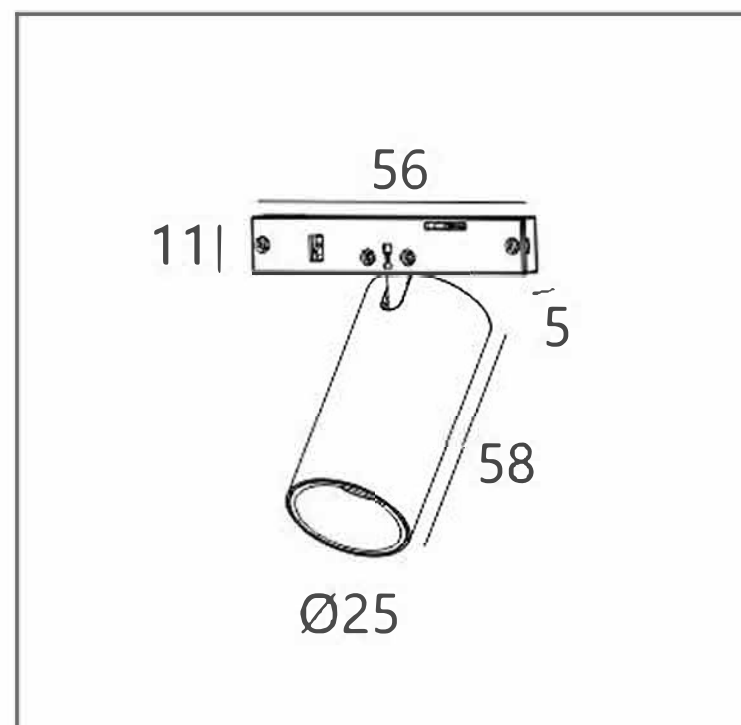

KSA0525DR

LightSource:
LED

Luminousflux:
180lm

CRI:
Ra > 90

CCT:
2700K/3000K/4000K/5000K

Material:
Aluminum

Power:
3W

Outputvoltage:
3V

Outputcurrent:
700mA

OPTIC:
15°/24°/36°

Mainsvoltage:
DC24V

Description:
Magneticsuction

Cutout:
/

KSA0535DR

LightSource:
COB

Luminousflux:
500lm

CRI:
Ra > 90

CCT:
2700K/3000K/4000K/5000K

Material:
Aluminum

Power:
5W

Outputvoltage:
36V

Outputcurrent:
120mA

OPTIC:
15°/24°/36°

Mainsvoltage:
DC24V

Description:
Magneticsuction

Cutout:
/

KSA0545DR

LightSource:
COB

Luminousflux:
700lm

CRI:
Ra > 90

CCT:
2700K/3000K/4000K/5000K

Material:
Aluminum

Power:
9W

Outputvoltage:
36V

Outputcurrent:
200mA

OPTIC:
15°/24°/36°

Mainsvoltage:
DC24V

Description:
Magneticsuction

Cutout:
/

COLORS

BK