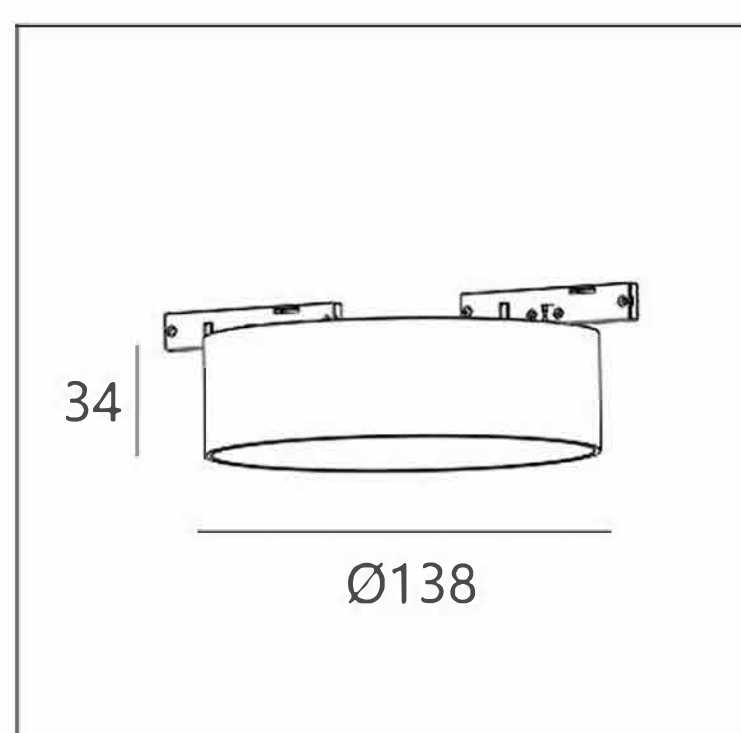

KKB0513NR

LightSource:
LED

Luminousflux:
700lm

CRI:
Ra > 80

CCT:
2700K/3000K/4000K/5000K

Material:
Aluminum

Power:
8W

Outputvoltage:
36V

Outputcurrent:
/

OPTIC:
100°

Mainsvoltage:
DC24V

Description:
Magneticsuction

Cutout:
/

KKB0514NR

LightSource:
LED

Luminousflux:
1100lm

CRI:
Ra > 80

CCT:
2700K/3000K/4000K/5000K

Material:
Aluminum

Power:
12W

Outputvoltage:
36V

Outputcurrent:
/

OPTIC:
100°

Mainsvoltage:
DC24V

Description:
Magneticsuction

Cutout:
/

COLORS

BK