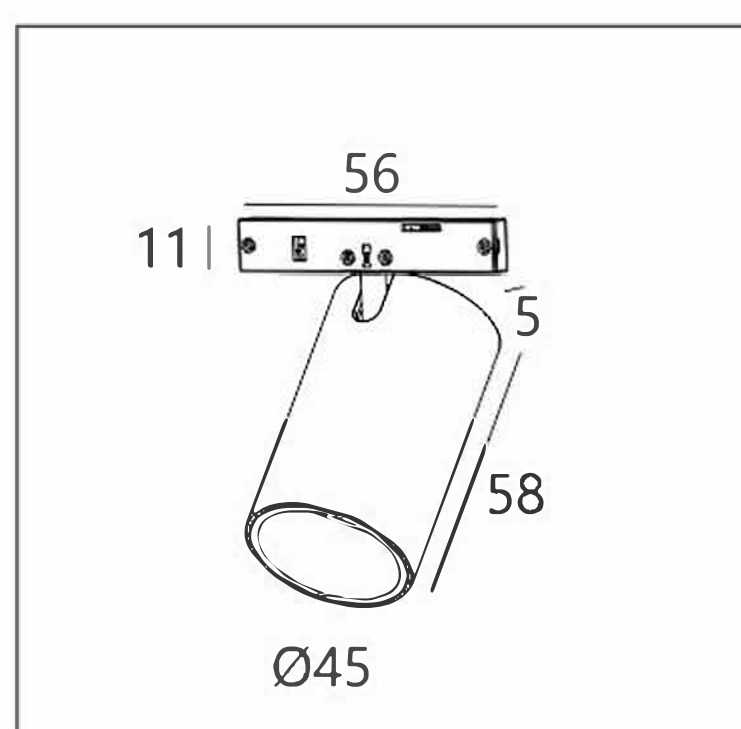

KSA0545DR

LightSource:
COB

Luminousflux:
700lm

CRI:
Ra > 90

CCT:
2700K/3000K/4000K/5000K

Material:
Aluminum

Power:
9W

Outputvoltage:
36V

Outputcurrent:
200mA

OPTIC:
15°/24°/36°

Mainsvoltage:
DC24V

Description:
Magneticsuction

Cutout:
/

COLORS

BK