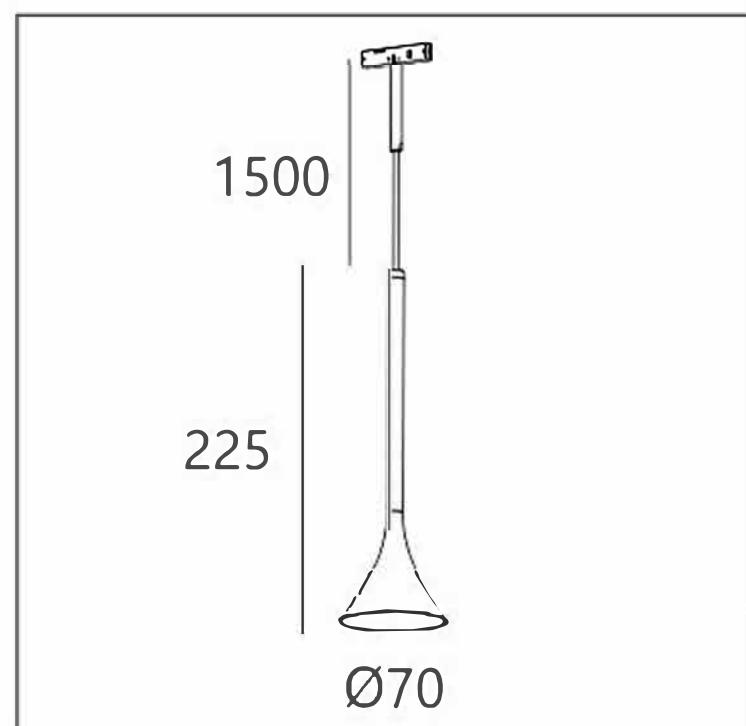

KPA0518NR-B