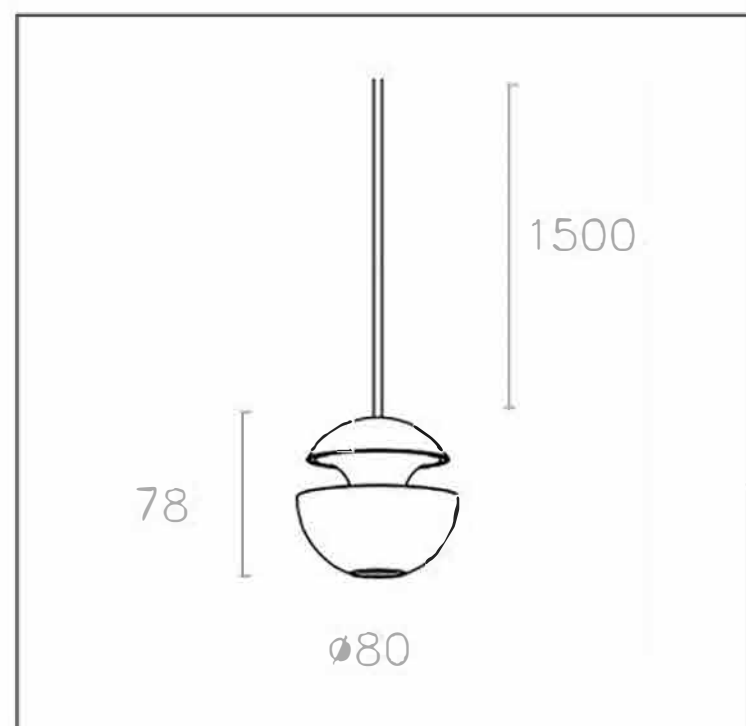

KPA0518NR-D

LightSource:
LED

Luminousflux:
180lm

CRI:
Ra > 90

CCT:
2700K/3000K/4000K/5000K

Material:
Aluminum

Power:
3W

Outputvoltage:
3V

Outputcurrent:
700mA

OPTIC:
15°/24°/36°

Mainsvoltage:
DC24V

Description:
Magneticsuction

Cutout:
/

KPB6560NR

LightSource:
COB

Luminousflux:
450lm

CRI:
Ra > 90

CCT:
2700K/3000K/4000K/5000K

Material:
Aluminum

Power:
5W

Outputvoltage:
36V

Outputcurrent:
120mA

OPTIC:
40°

Mainsvoltage:
DC24V

Description:
Magneticsuction

Cutout:
/

KPB6208NR

LightSource:
LED

Luminousflux:
180lm

CRI:
Ra > 90

CCT:
2700K/3000K/4000K/5000K

Material:
Aluminum

Power:
3W

Outputvoltage:
3V

Outputcurrent:
700mA

OPTIC:
15°/24°/36°

Mainsvoltage:
DC24V

Description:
Magneticsuction

Cutout:
/

KPB7080NR

LightSource:
COB

Luminousflux:
450lm

CRI:
Ra > 90

CCT:
2700K/3000K/4000K/5000K

Material:
Aluminum

Power:
5W

Outputvoltage:
36V

Outputcurrent:
120mA

OPTIC:
40°

Mainsvoltage:
DC24V

Description:
Magneticsuction

Cutout:
/

COLORS

BK