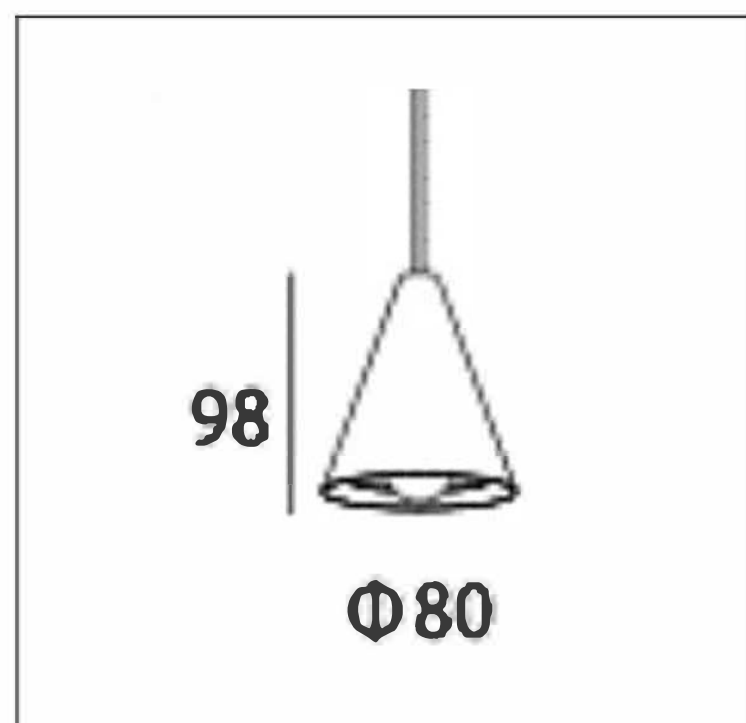

KPB7080NR

LightSource:
COB

Luminousflux:
450lm

CRI:
Ra > 90

CCT:
2700K/3000K/4000K/5000K

Material:
Aluminum

Power:
5W

Outputvoltage:
36V

Outputcurrent:
120mA

OPTIC:
40°

Mainsvoltage:
DC24V

Description:
Magneticsuction

Cutout:
/

COLORS

BK