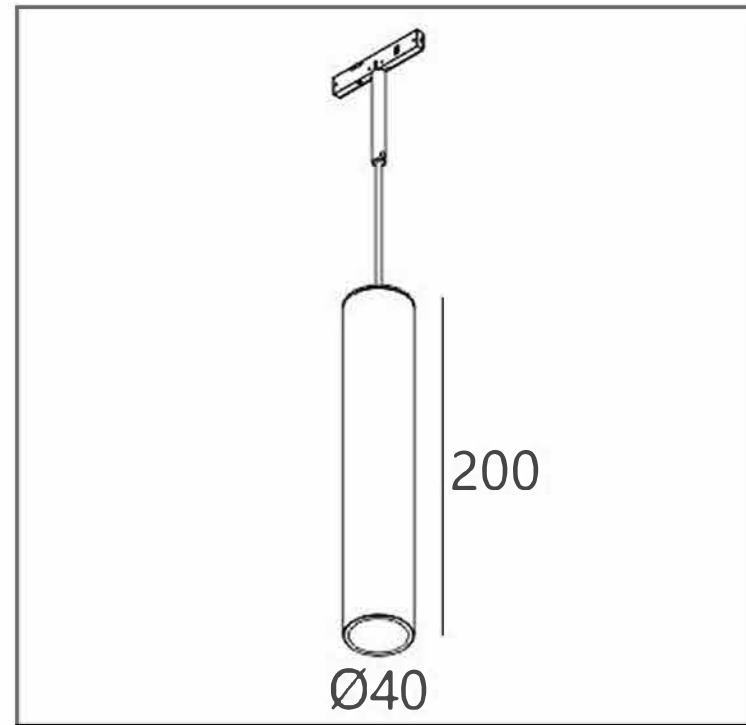

KPA0540NR

LightSource:
COB

Luminousflux:
500lm

CRI:
Ra > 90

CCT:
2700K/3000K/4000K/5000K

Material:
Aluminum

Power:
7W

Outputvoltage:
36V

Outputcurrent:
150mA

OPTIC:
15°/24°/36°

Mainsvoltage:
DC24V

Description:
Magneticsuction

Cutout:
/

KPA0518NR-A

LightSource:
LED

Luminousflux:
180lm

CRI:
Ra > 90

CCT:
2700K/3000K/4000K/5000K

Material:
Aluminum

Power:
3W

Outputvoltage:
3V

Outputcurrent:
700mA

OPTIC:
15°/24°/36°

Mainsvoltage:
DC24V

Description:
Magneticsuction

Cutout:
/

KPA0518NR-B

LightSource:
LED

Luminousflux:
180lm

CRI:
Ra > 90

CCT:
2700K/3000K/4000K/5000K

Material:
Aluminum

Power:
3W

Outputvoltage:
3V

Outputcurrent:
700mA

OPTIC:
15°/24°/36°

Mainsvoltage:
DC24V

Description:
Magneticsuction

Cutout:
/

KPA0518NR-C

LightSource:
LED

Luminousflux:
180lm

CRI:
Ra > 90

CCT:
2700K/3000K/4000K/5000K

Material:
Aluminum

Power:
3W

Outputvoltage:
3V

Outputcurrent:
700mA

OPTIC:
15°/24°/36°

Mainsvoltage:
DC24V

Description:
Magneticsuction

Cutout:
/

COLORS

BK