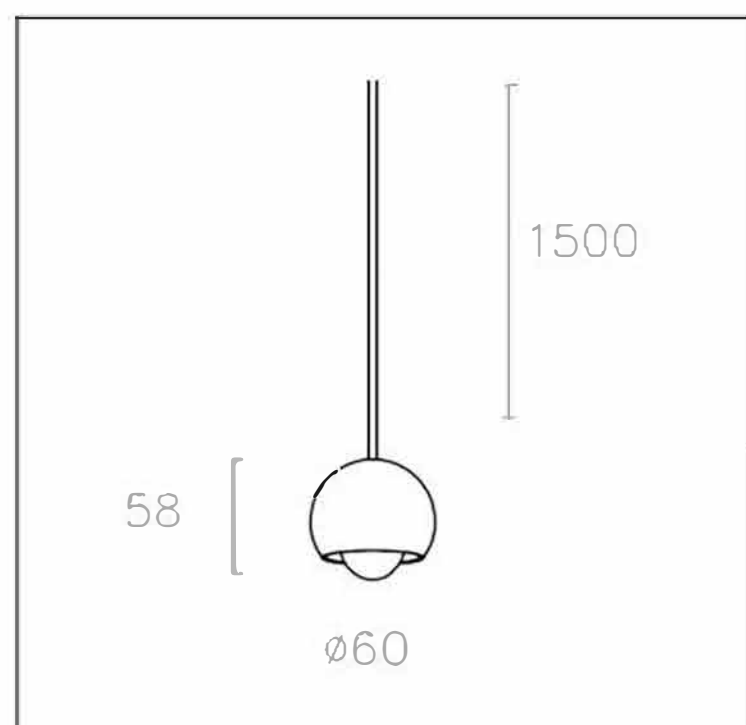

KPA0518NR-D

LightSource:
LED

Luminousflux:
180lm

CRI:
Ra > 90

CCT:
2700K/3000K/4000K/5000K

Material:
Aluminum

Power:
3W

Outputvoltage:
3V

Outputcurrent:
700mA

OPTIC:
15°/24°/36°

Mainsvoltage:
DC24V

Description:
Magneticsuction

Cutout:
/

KPB6560NR

LightSource:
COB

Luminousflux:
450lm

CRI:
Ra > 90

CCT:
2700K/3000K/4000K/5000K

Material:
Aluminum

Power:
5W

Outputvoltage:
36V

Outputcurrent:
120mA

OPTIC:
40°

Mainsvoltage:
DC24V

Description:
Magneticsuction

Cutout:
/

KPB6208NR

LightSource:
LED

Luminousflux:
180lm

CRI:
Ra > 90

CCT:
2700K/3000K/4000K/5000K

Material:
Aluminum

Power:
3W

Outputvoltage:
3V

Outputcurrent:
700mA

OPTIC:
15°/24°/36°

Mainsvoltage:
DC24V

Description:
Magneticsuction

Cutout:
/

KPB7080NR

LightSource:
COB

Luminousflux:
450lm

CRI:
Ra > 90

CCT:
2700K/3000K/4000K/5000K

Material:
Aluminum

Power:
5W

Outputvoltage:
36V

Outputcurrent:
120mA

OPTIC:
40°

Mainsvoltage:
DC24V

Description:
Magneticsuction

Cutout:
/

COLORS

BK