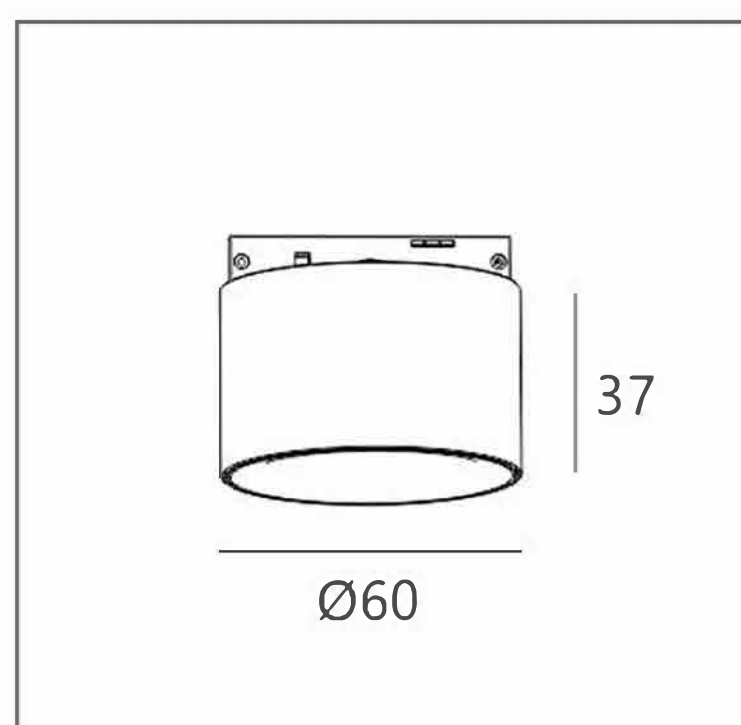

KKA0560NR-C

LightSource:
COB

Luminousflux:
450lm

CRI:
Ra > 90

CCT:
2700K/3000K/4000K/5000K

Material:
Aluminum

Power:
5W

Outputvoltage:
36V

Outputcurrent:
120mA

OPTIC:
15°/24°/36°

Mainsvoltage:
DC24V

Description:
Magneticsuction

Cutout:
/

COLORS

BK