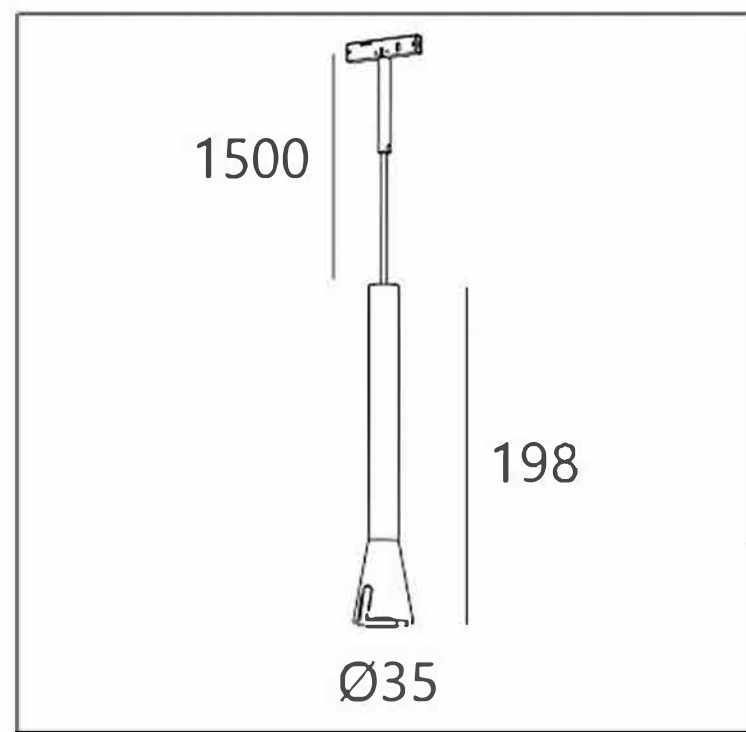

KPA0518NR-D