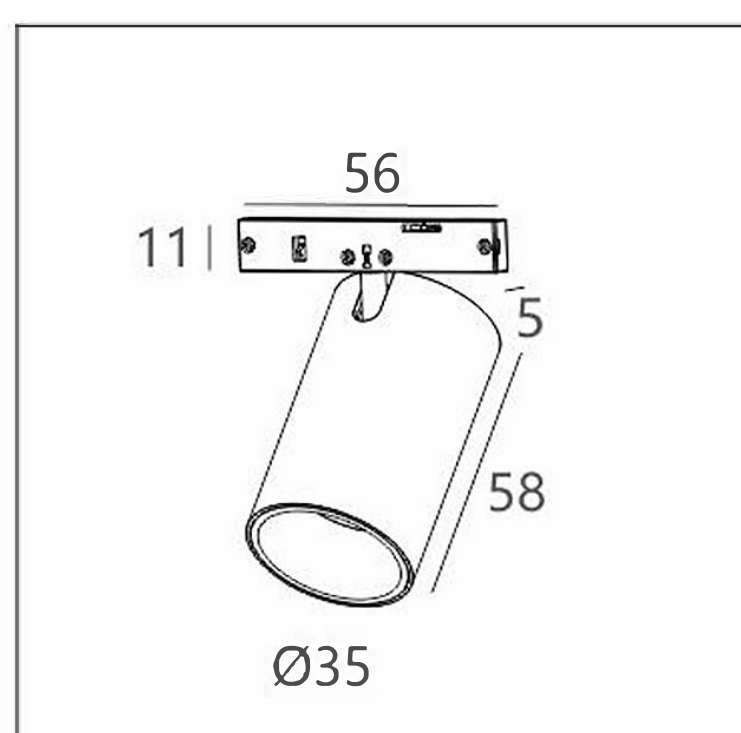

KSA0525DR

LightSource:
LED

Luminousflux:
180lm

CRI:
Ra > 90

CCT:
2700K/3000K/4000K/5000K

Material:
Aluminum

Power:
3W

Outputvoltage:
3V

Outputcurrent:
700mA

OPTIC:
15°/24°/36°

Mainsvoltage:
DC24V

Description:
Magneticsuction

Cutout:
/

KSA0535DR

LightSource:
COB

Luminousflux:
500lm

CRI:
Ra > 90

CCT:
2700K/3000K/4000K/5000K

Material:
Aluminum

Power:
5W

Outputvoltage:
36V

Outputcurrent:
120mA

OPTIC:
15°/24°/36°

Mainsvoltage:
DC24V

Description:
Magneticsuction

Cutout:
/

KSA0545DR

LightSource:
COB

Luminousflux:
700lm

CRI:
Ra > 90

CCT:
2700K/3000K/4000K/5000K

Material:
Aluminum

Power:
9W

Outputvoltage:
36V

Outputcurrent:
200mA

OPTIC:
15°/24°/36°

Mainsvoltage:
DC24V

Description:
Magneticsuction

Cutout:
/

COLORS

BK