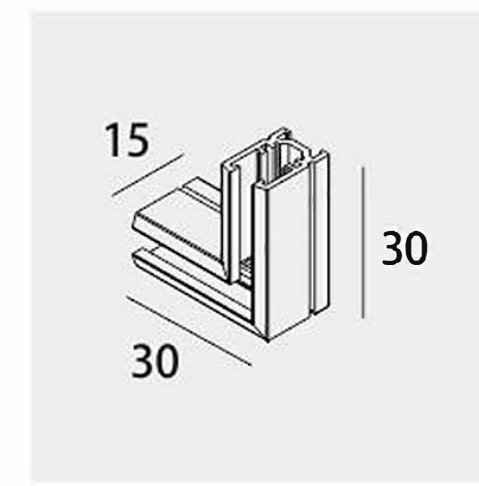

KST Track (Surface mounting)

KST-L02