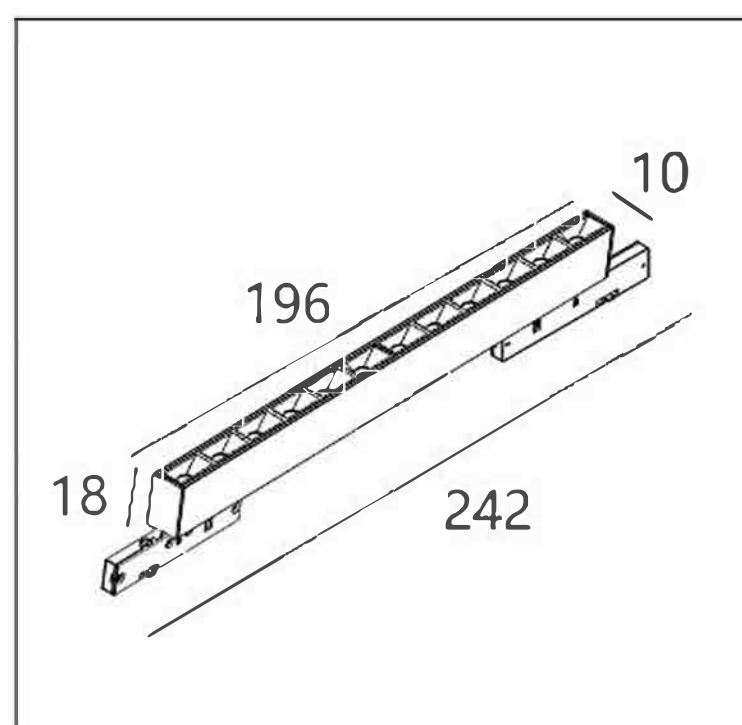

KLA1006NS

LightSource:
LED

Luminousflux:
500lm

CRI:
Ra > 90

CCT:
2700K/3000K/4000K/5000K

Material:
Aluminum

Power:
6W

Outputvoltage:
36V

Outputcurrent:
/

OPTIC:
15°/24°/36°

Mainsvoltage:
DC24V

Description:
Magneticsuction

Cutout:
/

KLA1012NS

LightSource:
LED

Luminousflux:
1100lm

CRI:
Ra > 90

CCT:
2700K/3000K/4000K/5000K

Material:
Aluminum

Power:
12W

Outputvoltage:
36V

Outputcurrent:
/

OPTIC:
15°/24°/36°

Mainsvoltage:
DC24V

Description:
Magneticsuction

Cutout:
/

KLA1018NS

LightSource:
LED

Luminousflux:
1600lm

CRI:
Ra > 90

CCT:
2700K/3000K/4000K/5000K

Material:
Aluminum

Power:
18W

Outputvoltage:
36V

Outputcurrent:
/

OPTIC:
15°/24°/36°

Mainsvoltage:
DC24V

Description:
Magneticsuction

Cutout:
/

KLA1024NS

LightSource:
LED

Luminousflux:
2300lm

CRI:
Ra > 90

CCT:
2700K/3000K/4000K/5000K

Material:
Aluminum

Power:
24W

Outputvoltage:
36V

Outputcurrent:
/

OPTIC:
15°/24°/36°

Mainsvoltage:
DC24V

Description:
Magneticsuction

Cutout:
/

COLORS

BK