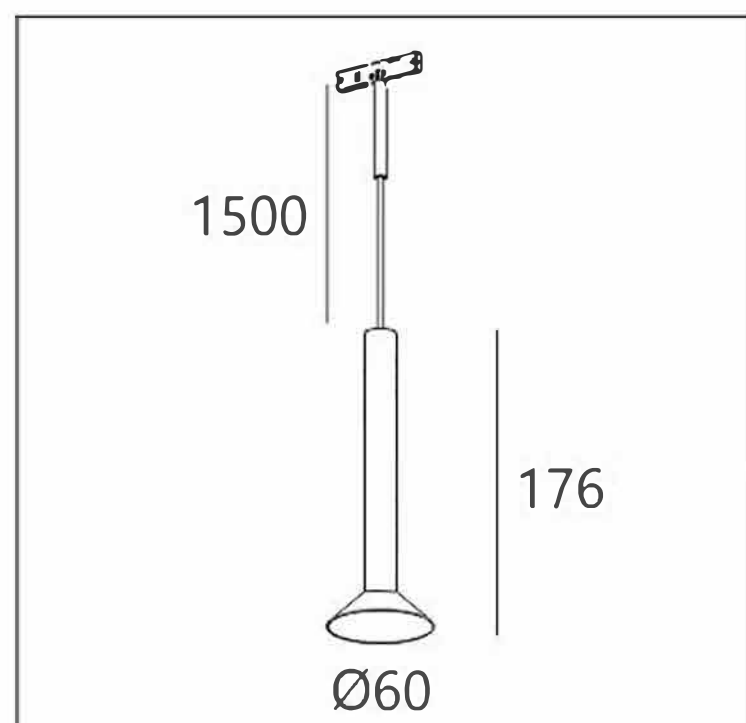

KPA0518NR-C

LightSource:
LED

Luminousflux:
180lm

CRI:
Ra > 90

CCT:
2700K/3000K/4000K/5000K

Material:
Aluminum

Power:
3W

Outputvoltage:
3V

Outputcurrent:
700mA

OPTIC:
15°/24°/36°

Mainsvoltage:
DC24V

Description:
Magneticsuction

Cutout:
/

COLORS

BK