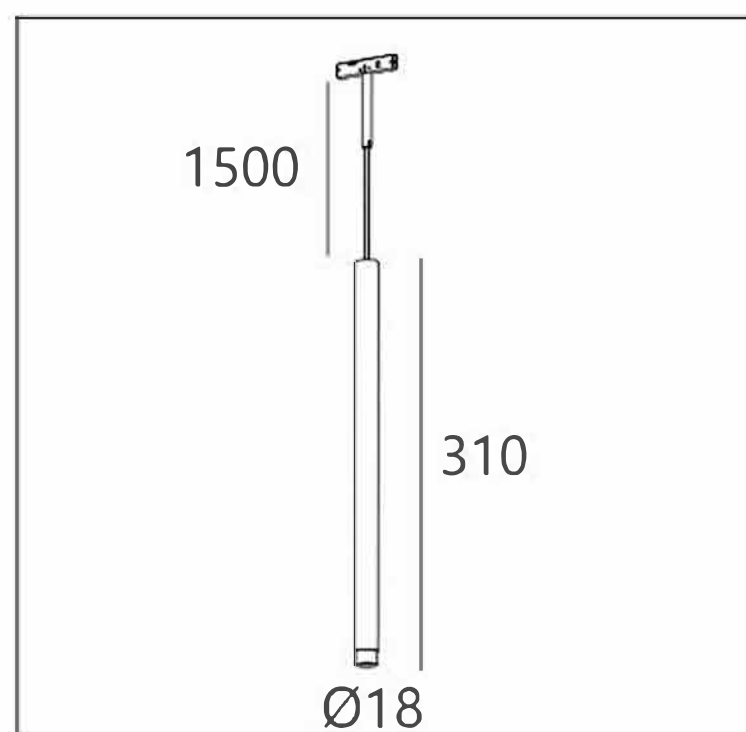

KPA0518NR-A