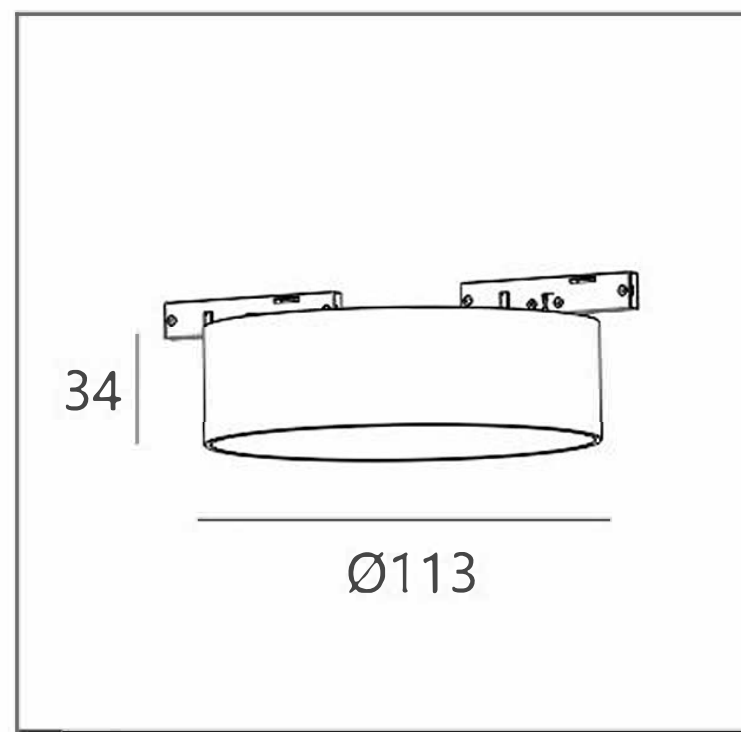

KKB0513NR

LightSource:
LED

Luminousflux:
700lm

CRI:
Ra > 80

CCT:
2700K/3000K/4000K/5000K

Material:
Aluminum

Power:
8W

Outputvoltage:
36V

Outputcurrent:
/

OPTIC:
100°

Mainsvoltage:
DC24V

Description:
Magneticsuction

Cutout:
/

KKB0514NR

LightSource:
LED

Luminousflux:
1100lm

CRI:
Ra > 80

CCT:
2700K/3000K/4000K/5000K

Material:
Aluminum

Power:
12W

Outputvoltage:
36V

Outputcurrent:
/

OPTIC:
100°

Mainsvoltage:
DC24V

Description:
Magneticsuction

Cutout:
/

COLORS

BK