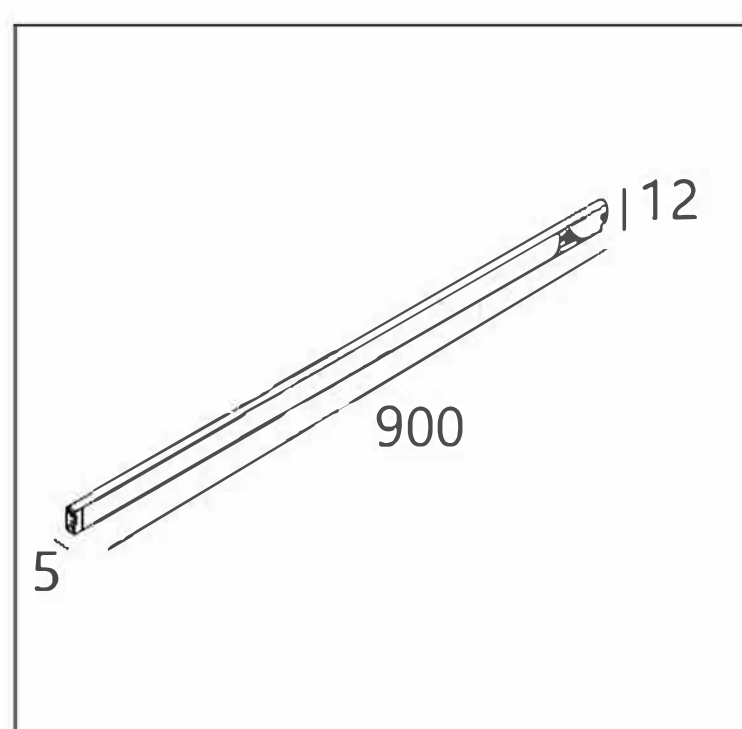

KLBO590NS

LightSource:
LED

Luminousflux:
1300lm

CRI:
Ra > 80

CCT:
2700K/3000K/4000K/5000K

Material:
Aluminum

Power:
15W

Outputvoltage:
36V

Outputcurrent:
/

OPTIC:
100°

Mainsvoltage:
DC24V

Description:
Magneticsuction

Cutout:
/