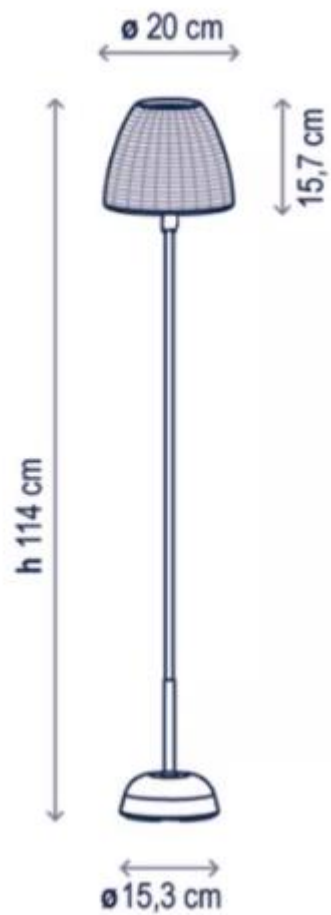

27CM

74CM

31CM

Height Adjustable

FOUR HEIGHT

Easy to install
Do not need any tool

The diagram illustrates the lamp's components and height settings. The total height is 59in/150cm. The lamp consists of a metal base (10in/25.5cm wide), a metal pole, and a PE lamp shade (7.87in/20cm high). The pole has four segments, each 12.3in/31.5cm long, which can be extended or retracted to adjust the lamp's height.

20CM/
8.19in

高度 26CM

灯体直径20CM

高度 40CM

灯体直径20CM

直径340mm

360mm

灯体直径40cm

灯体高度35cm

68CM

39CM

顶部边长120mm

底部边长150mm

顶部边长160mm

底部边长200mm

直径500mm

灯具直径23cm

高度75cm

高度130cm

边长45cm