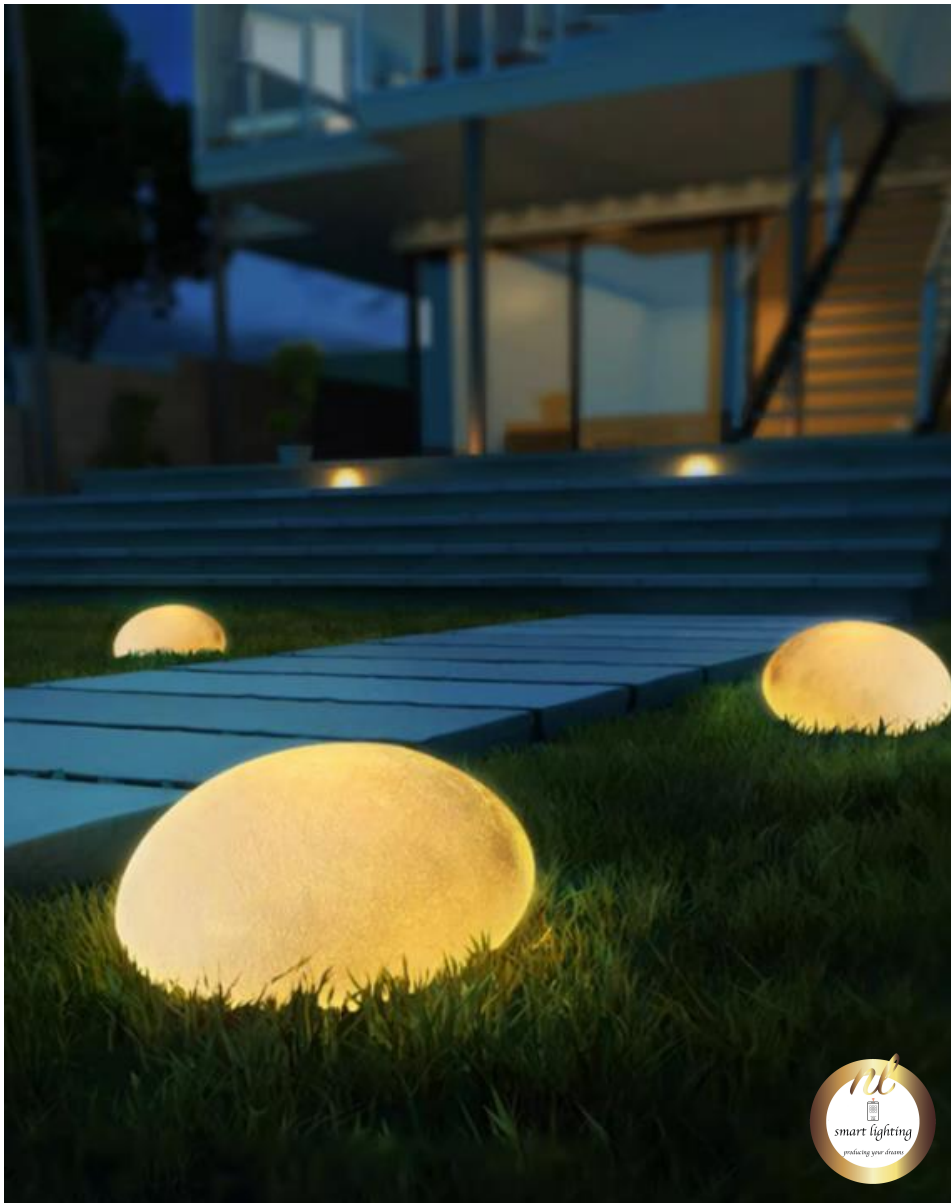

27CM

74CM

31CM

Height Adjustable

FOUR HEIGHT

Easy to install
Do not need any tool

The diagram illustrates the lamp's components and height settings. The total height is 59in/150cm. The lamp consists of a metal base (10in/25.5cm wide), a metal pole, and a PE lamp shade (7.87in/20cm high). The pole has four segments, each 12.3in/31.5cm long, which can be extended or retracted to adjust the lamp's height.

Efficient solar panel

PE Lamp shade (battery included)

Metal pole

Metal base

7.87in/20cm

12.3in/31.5cm

12.3in/31.5cm

12.3in/31.5cm

20CM/
8.19in

高度 26CM

灯体直径20CM

高度 40CM

灯体直径20CM

直径340mm

360mm

灯体直径40cm