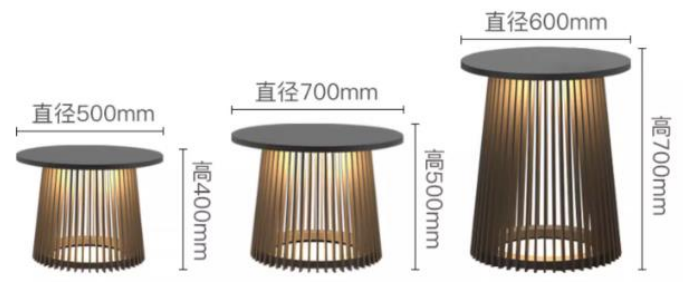

27CM

74CM

31CM

Height Adjustable

FOUR HEIGHT

Easy to install
Do not need any tool

The diagram illustrates the lamp's components and height settings. The total height is 59in/150cm. The lamp consists of a metal base (10in/25.5cm wide), a metal pole, and a PE lamp shade (7.87in/20cm high). The pole has four segments, each 12.3in/31.5cm long, which can be extended or retracted to adjust the lamp's height.

20CM/
8.19in

高度 26CM

灯体直径20CM

高度 40CM

灯体直径20CM

直径340mm

360mm

灯体直径40cm

灯体高度35cm

68CM

39CM

顶部边长120mm

底部边长150mm

顶部边长160mm

底部边长200mm

直径500mm

高度790mm

直径360mm

高度230mm

直径200mm

高度390mm

直径330mm

灯具直径10cm

高度58cm