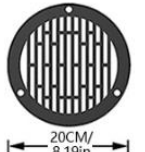

27CM

74CM

31CM

Height Adjustable

FOUR HEIGHT

Easy to install
Do not need any tool

The diagram illustrates the lamp's components and height settings. The total height is 59in/150cm. The lamp consists of a metal base (10in/25.5cm wide), a metal pole, and a PE lamp shade (7.87in/20cm high). The pole has four segments, each 12.3in/31.5cm long, which can be extended or retracted to adjust the lamp's height.

12.3in/31.5cm

10in/25.5cm

59in/150cm

Remote Control

- Turn on
- Turn off
- ▶ PLAY means start the auto color change mode;
- ⏸ PAUSE means stop the auto color change mode;
- 🌈 7 colors change
- ⊕ Adjust the brightness
- 🕯 Candle flickering effect mode
- ⏴ Adjust the speed of color change
- ⚙ White color/Adjust the 3 brightness of white color

11.4CM/
45.47in

16.4CM/
6.7in

20.7CM/
8.47in

9.5CM/
3.85in

39.5CM/
16.14in

10.5CM/
4.25in

27.5CM/
11.22in

13.5CM/
5.5in

20CM/
8.19in

高度 26CM

灯体直径20CM

高度 40CM

灯体直径20CM

直径340mm

360mm

灯体直径40cm