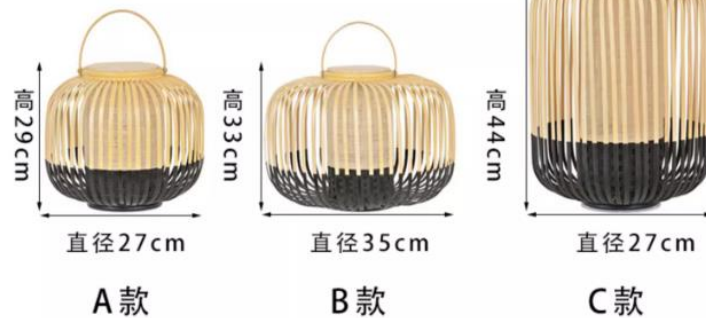

27CM

74CM

31CM

Height Adjustable

FOUR HEIGHT

Easy to install
Do not need any tool

The diagram illustrates the lamp's components and height settings. The total height is 59in/150cm. The lamp consists of a metal base (10in/25.5cm wide), a metal pole, and a PE lamp shade (7.87in/20cm high). The pole has four segments, each 12.3in/31.5cm long, which can be extended or retracted to adjust the lamp's height.

20CM/
8.19in

高度 26CM

灯体直径20CM

高度 40CM

灯体直径20CM

直径340mm

360mm

灯体直径40cm

灯体高度35cm

68CM

39CM

顶部边长120mm

底部边长150mm

顶部边长160mm

底部边长200mm

直径500mm

高度790mm

直径360mm

高度230mm

直径200mm

高度390mm

直径330mm

灯具直径10cm

高度58cm