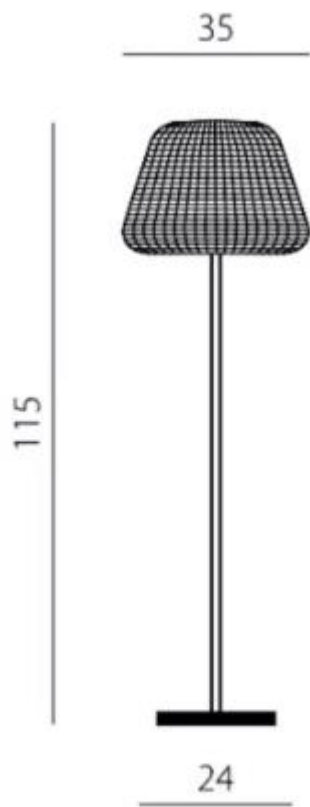

27CM

74CM

31CM

Height Adjustable

FOUR HEIGHT

Easy to install
Do not need any tool

The diagram illustrates the lamp's components and height settings. The total height is 59in/150cm. The lamp consists of a metal base (10in/25.5cm wide), a metal pole, and a PE lamp shade (7.87in/20cm high). The pole has four segments, each 12.3in/31.5cm long, which can be extended or retracted to adjust the lamp's height.

11.4CM/
45.47in

16.4CM/
6.7in

20.7CM/
8.47in

9.5CM/
3.85in

39.5CM/
16.14in

10.5CM/
4.25in

27.5CM/
11.22in

13.5CM/
5.5in

20CM/
8.19in

高度 26CM

灯体直径20CM

高度 40CM

灯体直径20CM

直径340mm

360mm

灯体直径40cm

灯体高度35cm

68CM

39CM

顶部边长120mm

底部边长150mm

顶部边长160mm

底部边长200mm

直径500mm