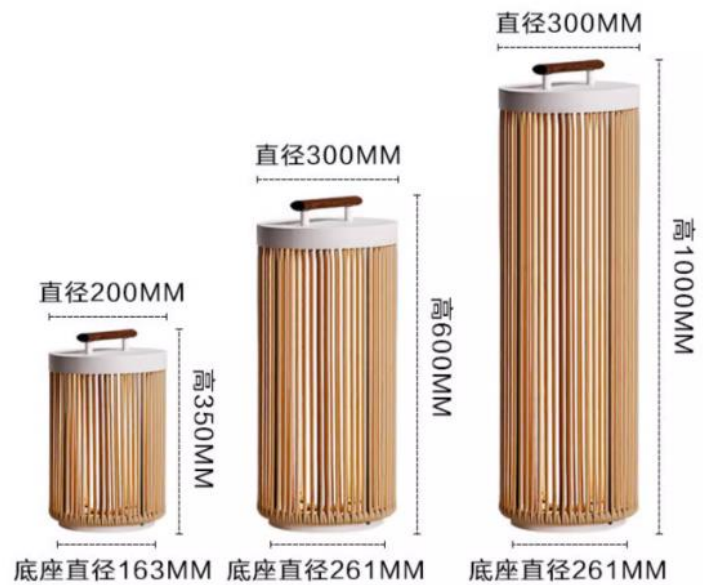

27CM

74CM

31CM

Height Adjustable

FOUR HEIGHT

Easy to install
Do not need any tool

The diagram illustrates the lamp's components and height settings. The total height is 59in/150cm. The lamp consists of a metal base (10in/25.5cm wide), a metal pole, and a PE lamp shade (7.87in/20cm high). The pole has four segments, each 12.3in/31.5cm long, which can be extended or retracted to adjust the lamp's height.

20CM/
8.19in

高度 26CM

灯体直径20CM

高度 40CM

灯体直径20CM

直径340mm

360mm

灯体直径40cm

灯体高度35cm

68CM

39CM

顶部边长120mm

底部边长150mm

顶部边长160mm

底部边长200mm

直径500mm

高度790mm

直径360mm

高度230mm

直径200mm

高度390mm

直径330mm

灯具直径10cm

高度58cm