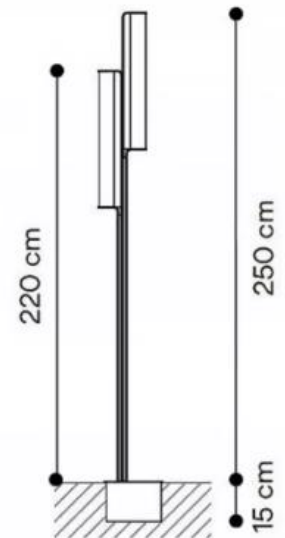

27CM

74CM

31CM

Height Adjustable

FOUR HEIGHT

Easy to install
Do not need any tool

The diagram illustrates the lamp's components and height settings. The total height is 59in/150cm. The lamp consists of a metal base (10in/25.5cm wide), a metal pole, and a PE lamp shade (7.87in/20cm high). The pole has four segments, each 12.3in/31.5cm long, which can be extended or retracted to adjust the lamp's height.

20CM/
8.19in

高度 26CM

灯体直径20CM

高度 40CM

灯体直径20CM

直径340mm

360mm

灯体直径40cm

灯体高度35cm

68CM

39CM

顶部边长120mm

底部边长150mm

顶部边长160mm

底部边长200mm

直径500mm

灯具直径23cm

高度75cm

高度130cm

边长45cm