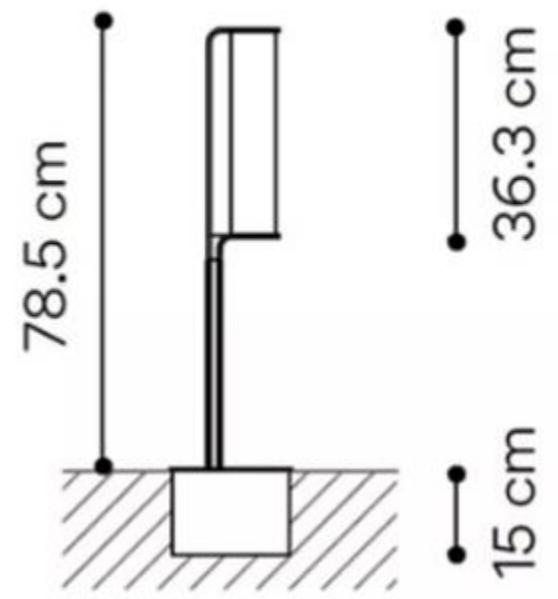

27CM

74CM

31CM

Height Adjustable

FOUR HEIGHT

Easy to install
Do not need any tool

The diagram illustrates the lamp's components and height settings. The total height is 59in/150cm. The lamp consists of a metal base (10in/25.5cm wide), a metal pole, and a PE lamp shade (7.87in/20cm high). The pole has four segments, each 12.3in/31.5cm long, which can be extended or retracted to adjust the lamp's height.

20CM/
8.19in

高度 26CM

灯体直径20CM

高度 40CM

灯体直径20CM

直径340mm

360mm

灯体直径40cm

灯体高度35cm

68CM

39CM

顶部边长120mm

底部边长150mm

顶部边长160mm

底部边长200mm

直径500mm

灯具直径23cm

高度75cm

高度130cm

边长45cm