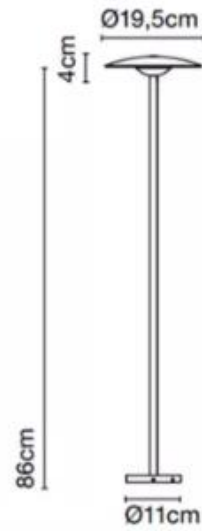

27CM

74CM

31CM

Height Adjustable

FOUR HEIGHT

Easy to install
Do not need any tool

The diagram illustrates the lamp's components and height settings. The total height is 59in/150cm. The lamp consists of a metal base (10in/25.5cm wide), a metal pole, and a PE lamp shade (7.87in/20cm high). The pole has four segments, each 12.3in/31.5cm long, which can be extended or retracted to adjust the lamp's height.

20CM/
8.19in

高度 26CM

灯体直径20CM

高度 40CM

灯体直径20CM

直径340mm

360mm

灯体直径40cm

灯体高度35cm

68CM

39CM

顶部边长120mm

底部边长150mm

顶部边长160mm

底部边长200mm

直径500mm

灯具直径23cm

高度75cm

高度130cm

边长45cm