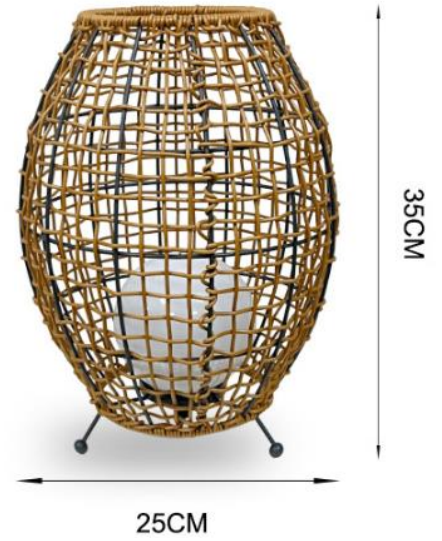

27CM

74CM

31CM

Height Adjustable

FOUR HEIGHT

Easy to install
Do not need any tool

The diagram illustrates the lamp's components and height settings. The total height is 59in/150cm. The lamp consists of a metal base (10in/25.5cm wide), a metal pole, and a PE lamp shade (7.87in/20cm high). The pole has four segments, each 12.3in/31.5cm long, which can be extended or retracted to adjust the lamp's height.

11.4CM/
45.47in

16.4CM/
6.7in

20.7CM/
8.47in

9.5CM/
3.85in

39.5CM/
16.14in

10.5CM/
4.25in

27.5CM/
11.22in

13.5CM/
5.5in

20CM/
8.19in

高度 26CM

灯体直径20CM

高度 40CM

灯体直径20CM

直径340mm

360mm

灯体直径40cm

灯体高度35cm

68CM

39CM

顶部边长120mm

底部边长150mm

顶部边长160mm

底部边长200mm

直径500mm