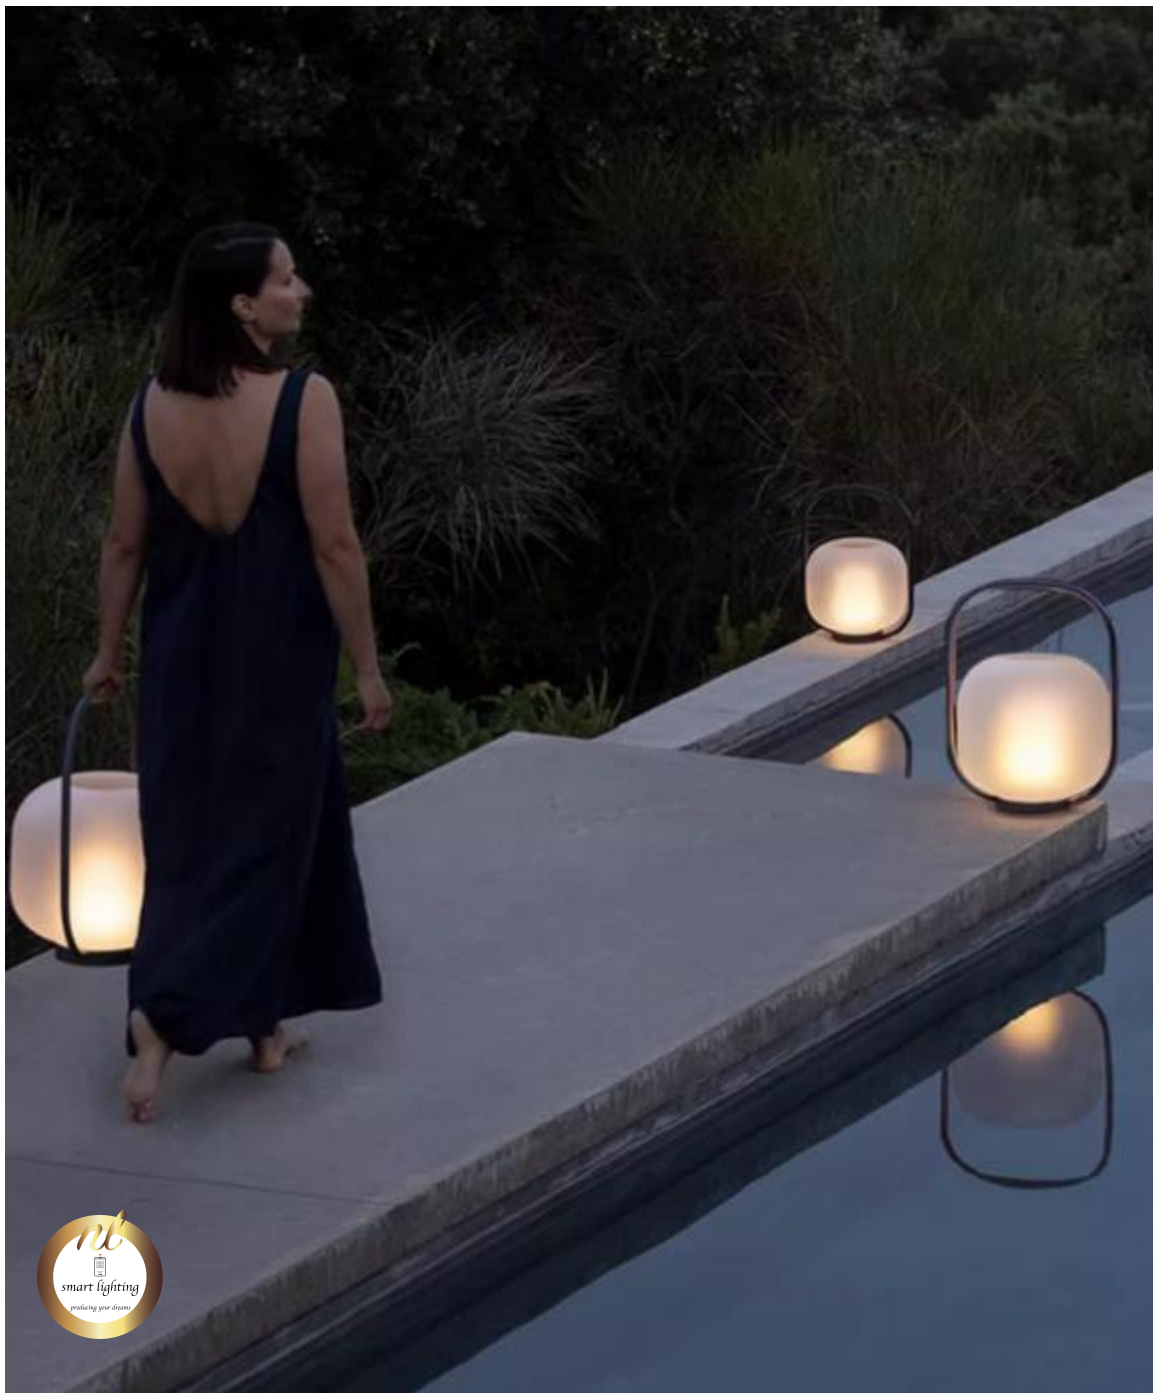

27CM

74CM

31CM

Height Adjustable

FOUR HEIGHT

Easy to install
Do not need any tool

The diagram illustrates the lamp's components and height settings. The total height is 59in/150cm. The lamp consists of a metal base (10in/25.5cm wide), a metal pole, and a PE lamp shade (7.87in/20cm high). The pole has four segments, each 12.3in/31.5cm long, which can be extended or retracted to adjust the lamp's height.

Efficient solar panel

PE Lamp shade (battery included)

Metal pole

Metal base

7.87in/20cm

12.3in/31.5cm

12.3in/31.5cm

12.3in/31.5cm

20CM/
8.19in

高度 26CM

灯体直径20CM

高度 40CM

灯体直径20CM

直径340mm

360mm

灯体直径40cm