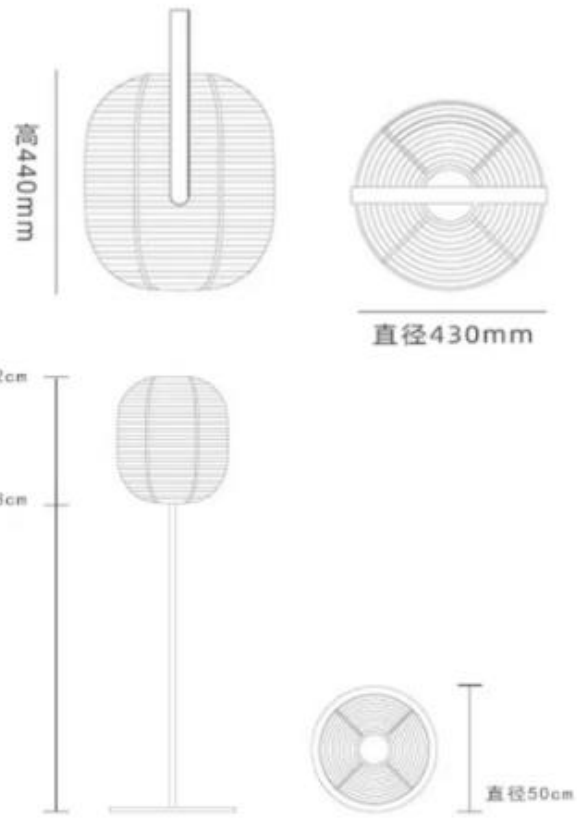

27CM

74CM

31CM

Height Adjustable

FOUR HEIGHT

Easy to install
Do not need any tool

The diagram illustrates the lamp's components and height settings. The total height is 59in/150cm. The lamp consists of a metal base (10in/25.5cm wide), a metal pole, and a PE lamp shade (7.87in/20cm high). The pole has four segments, each 12.3in/31.5cm long, which can be extended or retracted to adjust the lamp's height.

11.4CM/
45.47in

16.4CM/
6.7in

20.7CM/
8.47in

9.5CM/
3.85in

39.5CM/
16.14in

10.5CM/
4.25in

27.5CM/
11.22in

13.5CM/
5.5in

20CM/
8.19in

高度 26CM

灯体直径20CM

高度 40CM

灯体直径20CM

直径340mm

360mm

灯体直径40cm

灯体高度35cm

68CM

39CM

顶部边长120mm

底部边长150mm

顶部边长160mm

底部边长200mm

直径500mm