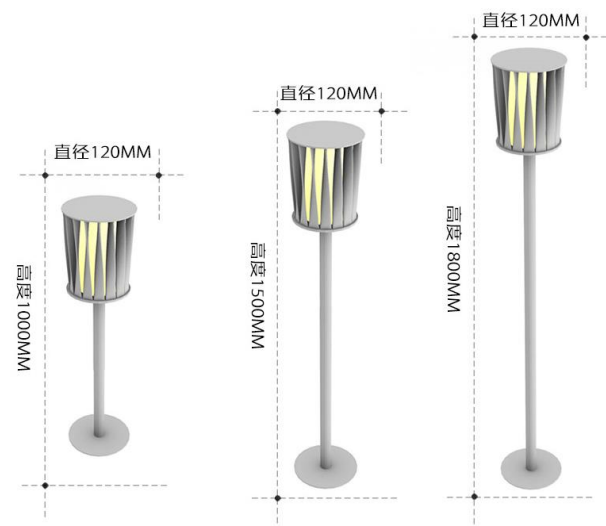

宽20CM

高度28CM

宽20CM

高度43CM

1000mm

1500mm

1800mm

45CM

27CM

74CM

31CM

Height Adjustable

FOUR HEIGHT

Easy to install
Do not need any tool

The diagram illustrates the lamp's components and height settings. The total height is 59in/150cm. The lamp consists of a metal base (10in/25.5cm wide), a metal pole, and a PE lamp shade (7.87in/20cm high). The pole has four segments, each 12.3in/31.5cm long, which can be extended or retracted to adjust the lamp's height.

Efficient solar panel

PE Lamp shade (battery included)

Metal pole

Metal base

7.87in/20cm

12.3in/31.5cm

12.3in/31.5cm

12.3in/31.5cm

灯体高度35cm

68CM

39CM

顶部边长120mm

底部边长150mm

顶部边长160mm

底部边长200mm

直径500mm