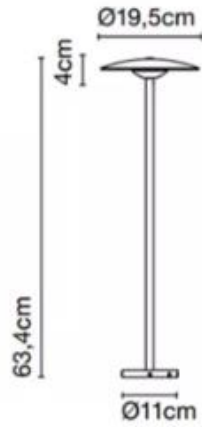

27CM

74CM

31CM

Height Adjustable

FOUR HEIGHT

Easy to install
Do not need any tool

The diagram illustrates the lamp's components and height settings. The total height is 59in/150cm. The lamp consists of a metal base (10in/25.5cm wide), a metal pole, and a PE lamp shade (7.87in/20cm high). The pole has four segments, each 12.3in/31.5cm long, which can be extended or retracted to adjust the lamp's height.

11.4CM/
45.47in

16.4CM/
6.7in

20.7CM/
8.47in

9.5CM/
3.85in

39.5CM/
16.14in

10.5CM/
4.25in

27.5CM/
11.22in

13.5CM/
5.5in

20CM/
8.19in

高度 26CM

灯体直径20CM

高度 40CM

灯体直径20CM

直径340mm

360mm

灯体直径40cm

灯体高度35cm

68CM

39CM

顶部边长120mm

底部边长150mm

顶部边长160mm

底部边长200mm

直径500mm