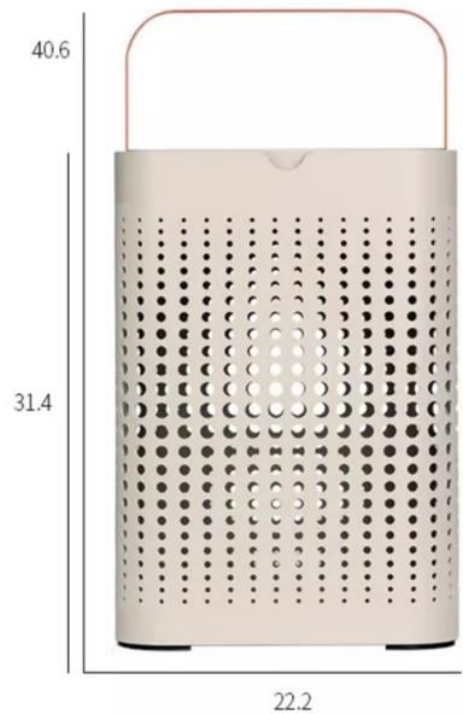

27CM

74CM

31CM

Height Adjustable

FOUR HEIGHT

Easy to install
Do not need any tool

The diagram illustrates the lamp's components and height settings. The total height is 59in/150cm. The lamp consists of a metal base (10in/25.5cm wide), a metal pole, and a PE lamp shade (7.87in/20cm high). The pole has four segments, each 12.3in/31.5cm long, which can be extended or retracted to adjust the lamp's height.

11.4CM/
45.47in

16.4CM/
6.7in

20.7CM/
8.47in

9.5CM/
3.85in

39.5CM/
16.14in

10.5CM/
4.25in

27.5CM/
11.22in

13.5CM/
5.5in

20CM/
8.19in

高度 26CM

灯体直径20CM

高度 40CM

灯体直径20CM

直径340mm

360mm

灯体直径40cm

灯体高度35cm

68CM

39CM

顶部边长120mm

底部边长150mm

顶部边长160mm

底部边长200mm

直径500mm