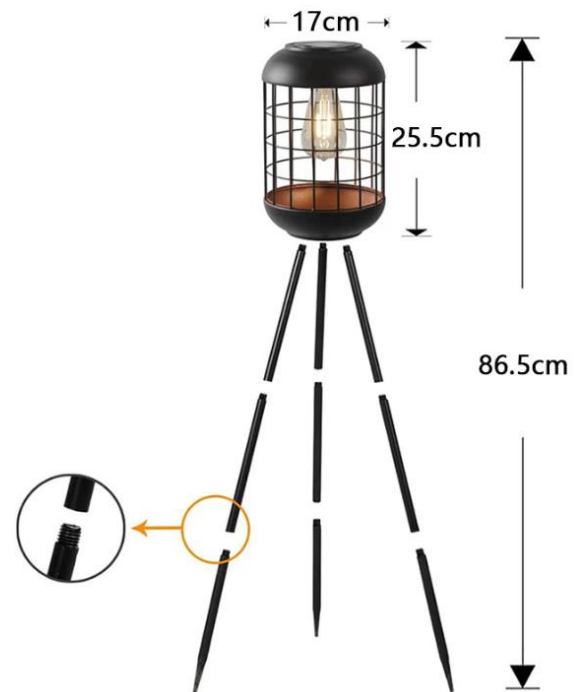

27CM

74CM

31CM

Height Adjustable

FOUR HEIGHT

Easy to install
Do not need any tool

The diagram illustrates the lamp's components and height settings. The total height is 59in/150cm. The lamp consists of a metal base (10in/25.5cm wide), a metal pole, and a PE lamp shade (7.87in/20cm high). The pole has four segments, each 12.3in/31.5cm long, which can be extended or retracted to adjust the lamp's height.

11.4CM/
45.47in

16.4CM/
6.7in

20.7CM/
8.47in

9.5CM/
3.85in

39.5CM/
16.14in

10.5CM/
4.25in

27.5CM/
11.22in

13.5CM/
5.5in

20CM/
8.19in

高度 26CM

灯体直径20CM

高度 40CM

灯体直径20CM

直径340mm

360mm

灯体直径40cm

灯体高度35cm

68CM

39CM

顶部边长120mm

底部边长150mm

顶部边长160mm

底部边长200mm

直径500mm