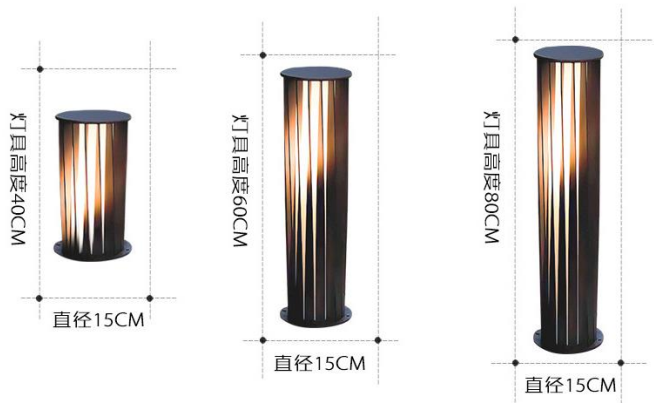

宽20CM

高度28CM

宽20CM

高度43CM

1000mm

1500mm

1800mm

45CM

27CM

74CM

31CM

Height Adjustable

FOUR HEIGHT

Easy to install
Do not need any tool

The diagram illustrates the lamp's components and height settings. The total height is 59in/150cm. The lamp consists of a metal base (10in/25.5cm wide), a metal pole, and a PE lamp shade (7.87in/20cm high). The pole has four segments, each 12.3in/31.5cm long, which can be extended or retracted to adjust the lamp's height.

Efficient solar panel

PE Lamp shade (battery included)

Metal pole

Metal base

7.87in/20cm

12.3in/31.5cm

12.3in/31.5cm

12.3in/31.5cm

灯体高度35cm

68CM

39CM

顶部边长120mm

底部边长150mm

顶部边长160mm

底部边长200mm

直径500mm