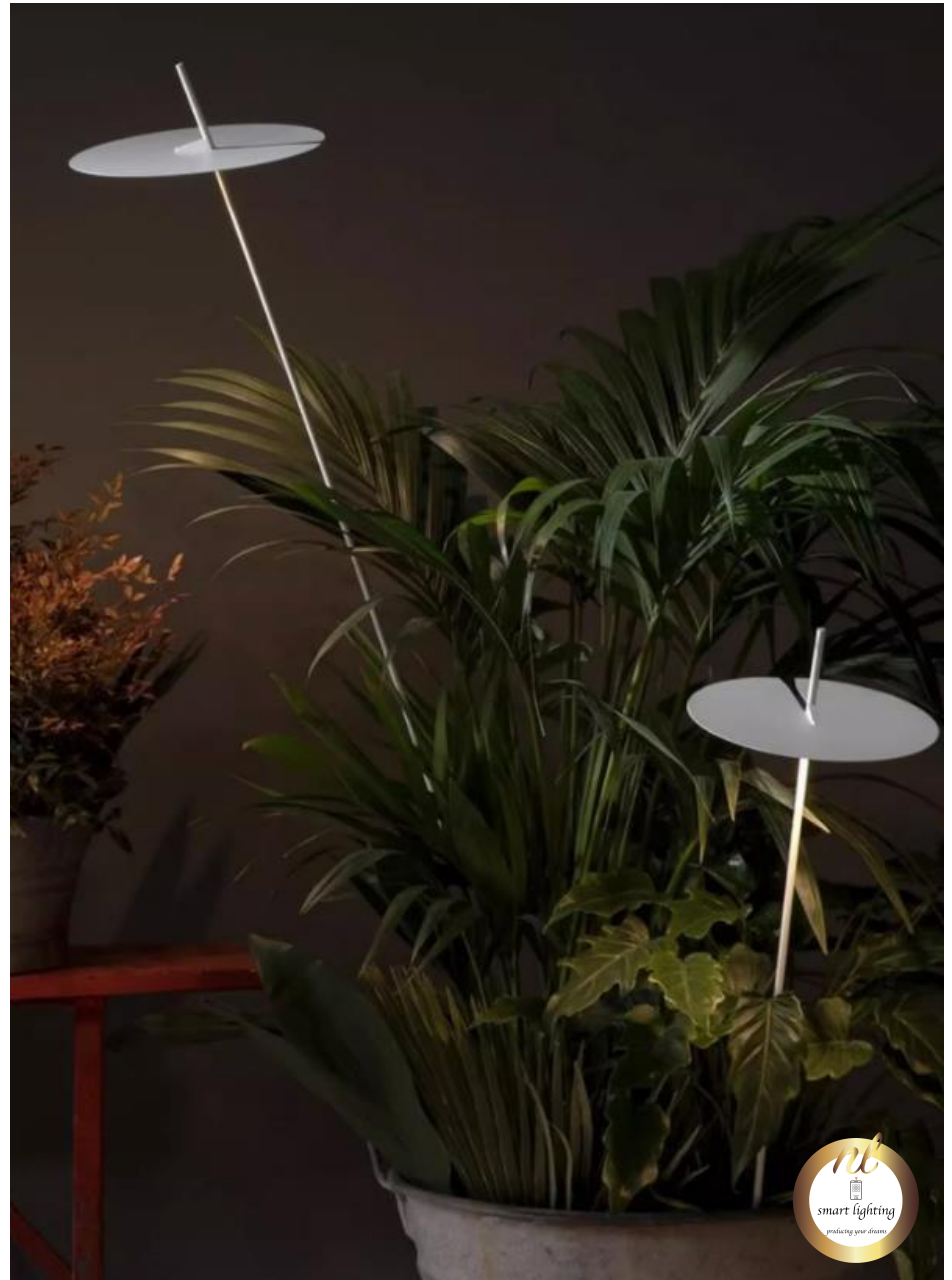

27CM

74CM

31CM

Height Adjustable

FOUR HEIGHT

Easy to install
Do not need any tool

The diagram illustrates the lamp's components and height settings. The total height is 59in/150cm. The lamp consists of a metal base (10in/25.5cm wide), a metal pole, and a PE lamp shade (7.87in/20cm high). The pole has four segments, each 12.3in/31.5cm long, which can be extended or retracted to adjust the lamp's height.

Efficient solar panel

PE Lamp shade (battery included)

Metal pole

Metal base

7.87in/20cm

12.3in/31.5cm

12.3in/31.5cm

12.3in/31.5cm

20CM/
8.19in

高度 26CM

灯体直径20CM

高度 40CM

灯体直径20CM

直径340mm

360mm

灯体直径40cm

灯体高度35cm

68CM

39CM

顶部边长120mm

底部边长150mm

顶部边长160mm

底部边长200mm

直径500mm