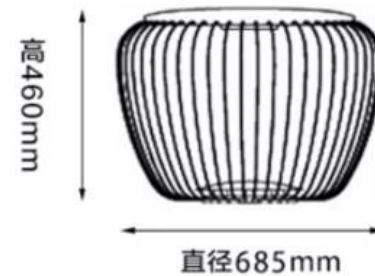

27CM

74CM

31CM

Height Adjustable

FOUR HEIGHT

Easy to install
Do not need any tool

The diagram illustrates the lamp's components and height settings. The total height is 59in/150cm. The lamp consists of a metal base (10in/25.5cm wide), a metal pole, and a PE lamp shade (7.87in/20cm high). The pole has four segments, each 12.3in/31.5cm long, which can be extended or retracted to adjust the lamp's height.

11.4CM/
45.47in

16.4CM/
6.7in

20.7CM/
8.47in

9.5CM/
3.85in

39.5CM/
16.14in

10.5CM/
4.25in

27.5CM/
11.22in

13.5CM/
5.5in

20CM/
8.19in

高度 26CM

灯体直径20CM

高度 40CM

灯体直径20CM

直径340mm

360mm

灯体直径40cm

灯体高度35cm

68CM

39CM

顶部边长120mm

底部边长150mm

顶部边长160mm

底部边长200mm

直径500mm