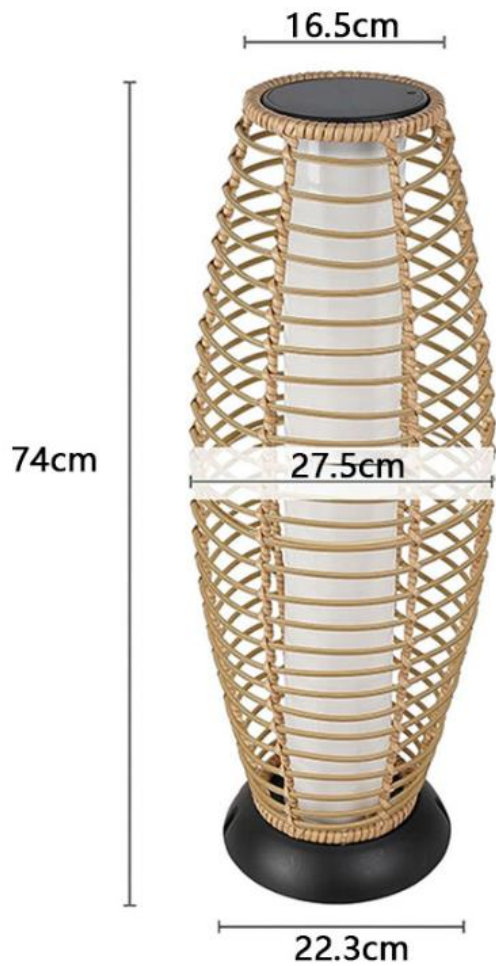

27CM

74CM

31CM

Height Adjustable

FOUR HEIGHT

Easy to install
Do not need any tool

The diagram illustrates the lamp's components and height settings. The total height is 59in/150cm. The lamp consists of a metal base (10in/25.5cm wide), a metal pole, and a PE lamp shade (7.87in/20cm high). The pole has four segments, each 12.3in/31.5cm long, which can be extended or retracted to adjust the lamp's height.

11.4CM/
45.47in

16.4CM/
6.7in

20.7CM/
8.47in

9.5CM/
3.85in

39.5CM/
16.14in

10.5CM/
4.25in

27.5CM/
11.22in

13.5CM/
5.5in

20CM/
8.19in

高度 26CM

灯体直径20CM

高度 40CM

灯体直径20CM

直径340mm

360mm

灯体直径40cm

灯体高度35cm

68CM

39CM

顶部边长120mm

底部边长150mm

顶部边长160mm

底部边长200mm

直径500mm