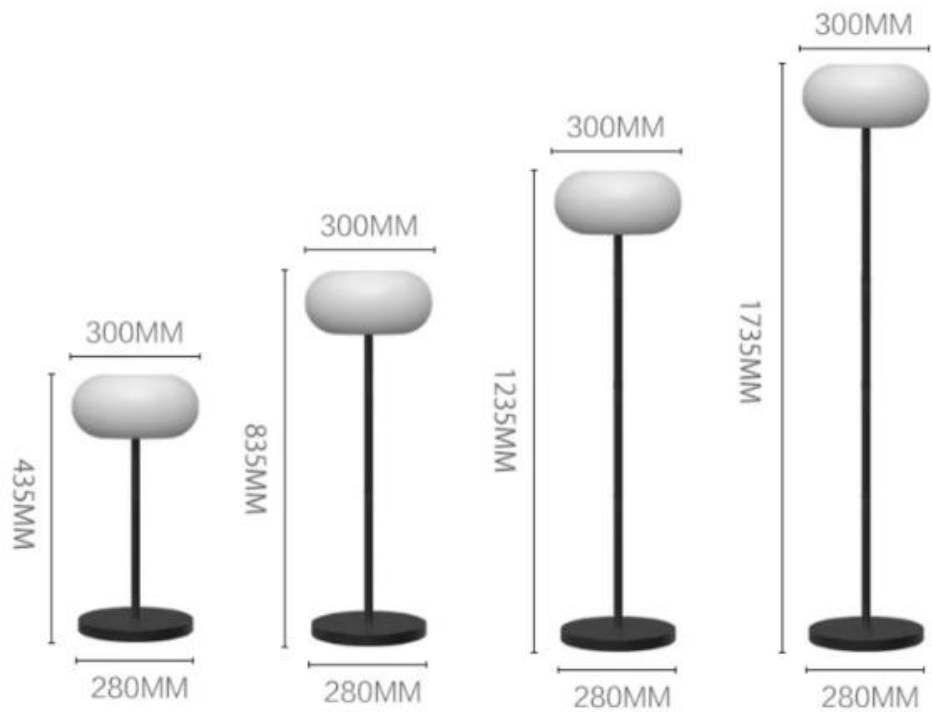

27CM

74CM

31CM

Height Adjustable

FOUR HEIGHT

Easy to install
Do not need any tool

The diagram illustrates the lamp's components and height settings. The total height is 59in/150cm. The lamp consists of a metal base (10in/25.5cm wide), a metal pole, and a PE lamp shade (7.87in/20cm high). The pole has four segments, each 12.3in/31.5cm long, which can be extended or retracted to adjust the lamp's height.

20CM/
8.19in

高度 26CM

灯体直径20CM

高度 40CM

灯体直径20CM

直径340mm

360mm

灯体直径40cm

灯体高度35cm

68CM

39CM

顶部边长120mm

底部边长150mm

顶部边长160mm

底部边长200mm

直径500mm

灯具直径23cm

高度75cm

高度130cm

边长45cm