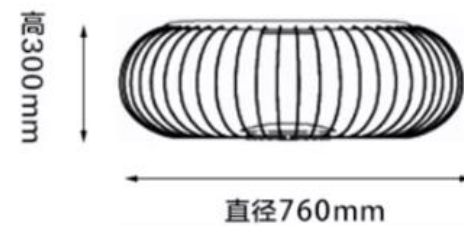

27CM

74CM

31CM

Height Adjustable

FOUR HEIGHT

Easy to install
Do not need any tool

The diagram illustrates the lamp's components and height settings. The total height is 59in/150cm. The lamp consists of a metal base (10in/25.5cm wide), a metal pole, and a PE lamp shade (7.87in/20cm high). The pole has four segments, each 12.3in/31.5cm long, which can be extended or retracted to adjust the lamp's height.

11.4CM/
45.47in

16.4CM/
6.7in

20.7CM/
8.47in

9.5CM/
3.85in

39.5CM/
16.14in

10.5CM/
4.25in

27.5CM/
11.22in

13.5CM/
5.5in

20CM/
8.19in

高度 26CM

灯体直径20CM

高度 40CM

灯体直径20CM

直径340mm

360mm

灯体直径40cm

灯体高度35cm

68CM

39CM

顶部边长120mm

底部边长150mm

顶部边长160mm

底部边长200mm

直径500mm