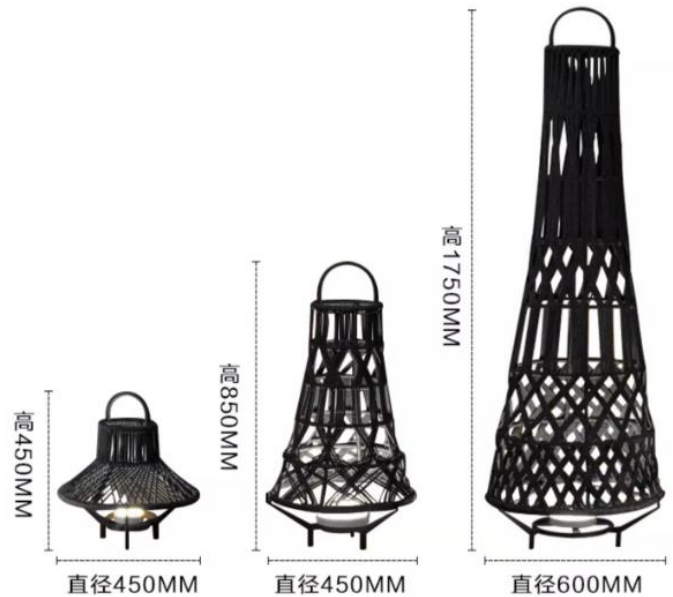

27CM

74CM

31CM

Height Adjustable

FOUR HEIGHT

Easy to install
Do not need any tool

The diagram illustrates the lamp's components and height settings. The total height is 59in/150cm. The lamp consists of a metal base (10in/25.5cm wide), a metal pole, and a PE lamp shade (7.87in/20cm high). The pole has four segments, each 12.3in/31.5cm long, which can be extended or retracted to adjust the lamp's height.

11.4CM/
45.47in

16.4CM/
6.7in

20.7CM/
8.47in

9.5CM/
3.85in

39.5CM/
16.14in

10.5CM/
4.25in

27.5CM/
11.22in

13.5CM/
5.5in

20CM/
8.19in

高度 26CM

灯体直径20CM

高度 40CM

灯体直径20CM

直径340mm

360mm

灯体直径40cm

灯体高度35cm

68CM

39CM

顶部边长120mm

底部边长150mm

顶部边长160mm

底部边长200mm

直径500mm