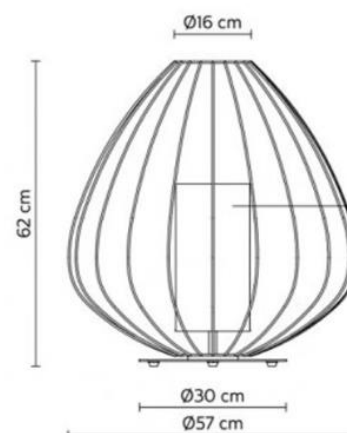

27CM

74CM

31CM

Height Adjustable

FOUR HEIGHT

Easy to install
Do not need any tool

The diagram illustrates the lamp's components and height settings. The total height is 59in/150cm. The lamp consists of a metal base (10in/25.5cm wide), a metal pole, and a PE lamp shade (7.87in/20cm high). The pole has four segments, each 12.3in/31.5cm long, which can be extended or retracted to adjust the lamp's height.

11.4CM/
45.47in

16.4CM/
6.7in

20.7CM/
8.47in

9.5CM/
3.85in

39.5CM/
16.14in

10.5CM/
4.25in

27.5CM/
11.22in

13.5CM/
5.5in

20CM/
8.19in

高度 26CM

灯体直径20CM

高度 40CM

灯体直径20CM

直径340mm

360mm

灯体直径40cm

灯体高度35cm

68CM

39CM

顶部边长120mm

底部边长150mm

顶部边长160mm

底部边长200mm

直径500mm