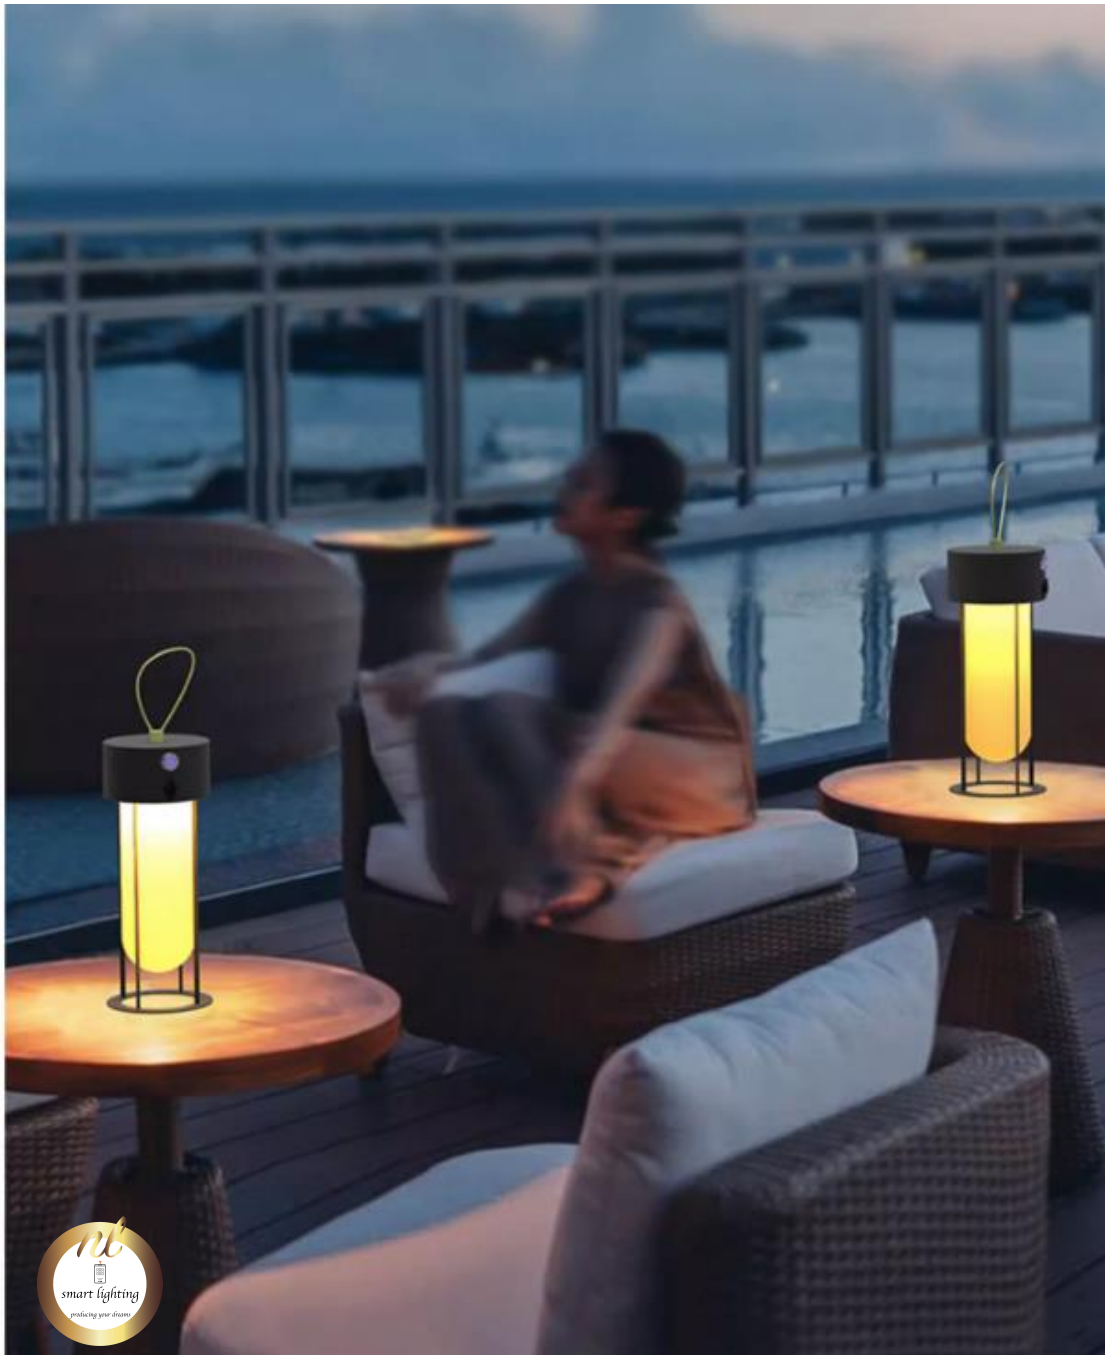

27CM

74CM

31CM

Height Adjustable

FOUR HEIGHT

Easy to install
Do not need any tool

The diagram illustrates the lamp's components and height settings. The total height is 59in/150cm. The lamp consists of a metal base (10in/25.5cm wide), a metal pole, and a PE lamp shade (7.87in/20cm high). The pole has four segments, each 12.3in/31.5cm long, which can be extended or retracted to adjust the lamp's height.

Efficient solar panel

PE Lamp shade (battery included)

Metal pole

Metal base

7.87in/20cm

12.3in/31.5cm

12.3in/31.5cm

12.3in/31.5cm

灯体高度35cm

68CM

39CM

顶部边长120mm

底部边长150mm

顶部边长160mm

底部边长200mm

直径500mm

灯具直径23cm

高度75cm

高度130cm

边长45cm