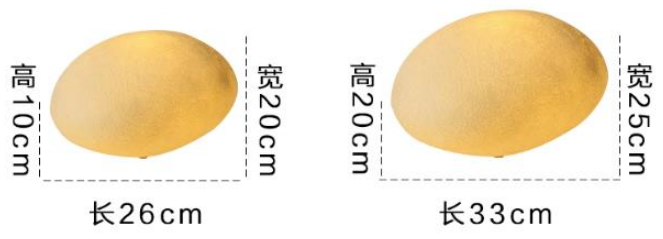

27CM

74CM

31CM

Height Adjustable

FOUR HEIGHT

Easy to install
Do not need any tool

The diagram illustrates the lamp's components and height settings. The total height is 59in/150cm. The lamp consists of a metal base (10in/25.5cm wide), a metal pole, and a PE lamp shade (7.87in/20cm high). The pole has four segments, each 12.3in/31.5cm long, which can be extended or retracted to adjust the lamp's height.

11.4CM/
45.47in

16.4CM/
6.7in

20.7CM/
8.47in

9.5CM/
3.85in

39.5CM/
16.14in

10.5CM/
4.25in

27.5CM/
11.22in

13.5CM/
5.5in

20CM/
8.19in

高度 26CM

灯体直径20CM

高度 40CM

灯体直径20CM

直径340mm

360mm

灯体直径40cm

灯体高度35cm

68CM

39CM

顶部边长120mm

底部边长150mm

顶部边长160mm

底部边长200mm

直径500mm