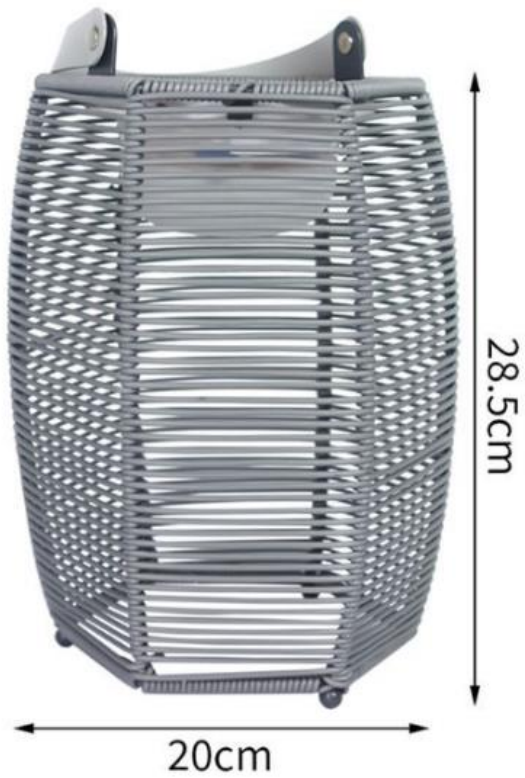

宽20CM

高度28CM

宽20CM

高度43CM

1000mm

1500mm

1800mm

45CM

27CM

74CM

31CM

Height Adjustable

FOUR HEIGHT

Easy to install
Do not need any tool

The diagram illustrates the lamp's components and height settings. The total height is 59in/150cm. The lamp consists of a metal base (10in/25.5cm wide), a metal pole, and a PE lamp shade (7.87in/20cm high). The pole has four segments, each 12.3in/31.5cm long, which can be extended or retracted to adjust the lamp's height.

Efficient solar panel

PE Lamp shade (battery included)

Metal pole

Metal base

7.87in/20cm

12.3in/31.5cm

12.3in/31.5cm

12.3in/31.5cm

灯体高度35cm

68CM

39CM

顶部边长120mm

底部边长150mm

顶部边长160mm

底部边长200mm

直径500mm