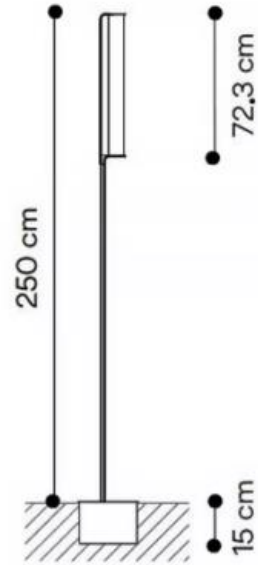

27CM

74CM

31CM

Height Adjustable

FOUR HEIGHT

Easy to install
Do not need any tool

The diagram illustrates the lamp's components and height settings. The total height is 59in/150cm. The lamp consists of a metal base (10in/25.5cm wide), a metal pole, and a PE lamp shade (7.87in/20cm high). The pole has four segments, each 12.3in/31.5cm long, which can be extended or retracted to adjust the lamp's height.

11.4CM/
45.47in

16.4CM/
6.7in

20.7CM/
8.47in

9.5CM/
3.85in

39.5CM/
16.14in

10.5CM/
4.25in

27.5CM/
11.22in

13.5CM/
5.5in

20CM/
8.19in

高度 26CM

灯体直径20CM

高度 40CM

灯体直径20CM

直径340mm

360mm

灯体直径40cm

灯体高度35cm

68CM

39CM

顶部边长120mm

底部边长150mm

顶部边长160mm

底部边长200mm

直径500mm