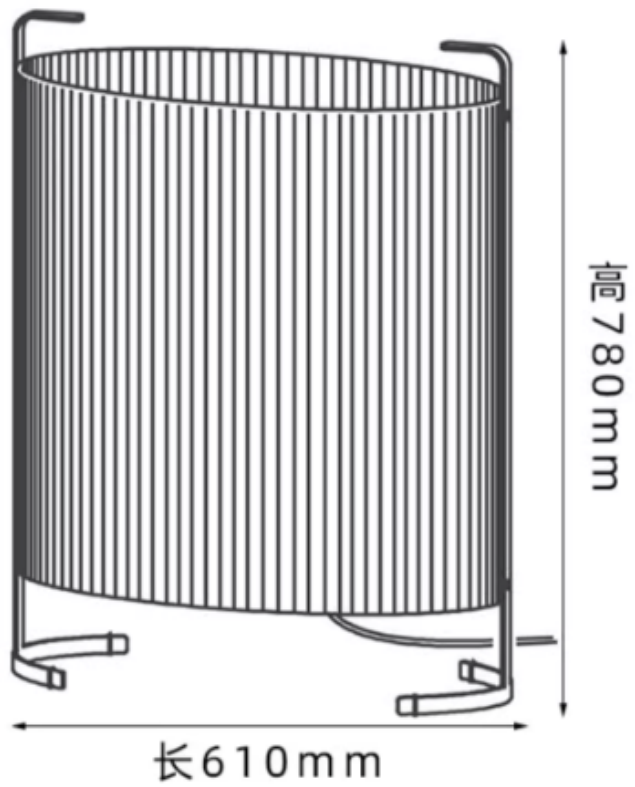

27CM

74CM

31CM

Height Adjustable

FOUR HEIGHT

Easy to install
Do not need any tool

The diagram illustrates the lamp's components and height settings. The total height is 59in/150cm. The lamp consists of a metal base (10in/25.5cm wide), a metal pole, and a PE lamp shade (7.87in/20cm high). The pole has four segments, each 12.3in/31.5cm long, which can be extended or retracted to adjust the lamp's height.

11.4CM/
45.47in

16.4CM/
6.7in

20.7CM/
8.47in

9.5CM/
3.85in

39.5CM/
16.14in

10.5CM/
4.25in

27.5CM/
11.22in

13.5CM/
5.5in

20CM/
8.19in

高度 26CM

灯体直径20CM

高度 40CM

灯体直径20CM

直径340mm

360mm

灯体直径40cm

灯体高度35cm

68CM

39CM

顶部边长120mm

底部边长150mm

顶部边长160mm

底部边长200mm

直径500mm