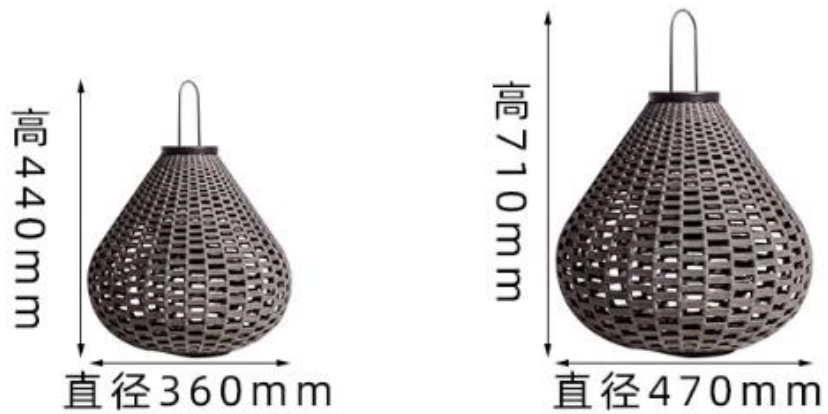

27CM

74CM

31CM

Height Adjustable

FOUR HEIGHT

Easy to install
Do not need any tool

The diagram illustrates the lamp's components and height settings. The total height is 59in/150cm. The lamp consists of a metal base (10in/25.5cm wide), a metal pole, and a PE lamp shade (7.87in/20cm high). The pole has four segments, each 12.3in/31.5cm long, which can be extended or retracted to adjust the lamp's height.

11.4CM/
45.47in

16.4CM/
6.7in

20.7CM/
8.47in

9.5CM/
3.85in

39.5CM/
16.14in

10.5CM/
4.25in

27.5CM/
11.22in

13.5CM/
5.5in

20CM/
8.19in

高度 26CM

灯体直径20CM

高度 40CM

灯体直径20CM

直径340mm

360mm

灯体直径40cm

灯体高度35cm

68CM

39CM

顶部边长120mm

底部边长150mm

顶部边长160mm

底部边长200mm

直径500mm