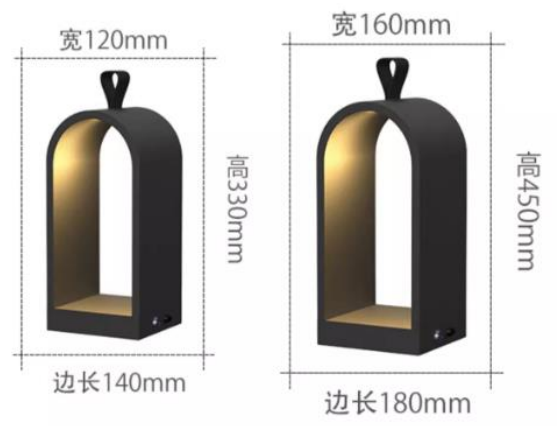

27CM

74CM

31CM

Height Adjustable

FOUR HEIGHT

Easy to install
Do not need any tool

The diagram illustrates the lamp's components and height settings. The total height is 59in/150cm. The lamp consists of a metal base (10in/25.5cm wide), a metal pole, and a PE lamp shade (7.87in/20cm high). The pole has four segments, each 12.3in/31.5cm long, which can be extended or retracted to adjust the lamp's height.

20CM/
8.19in

高度 26CM

灯体直径20CM

高度 40CM

灯体直径20CM

直径340mm

360mm

灯体直径40cm

灯体高度35cm

68CM

39CM

顶部边长120mm

底部边长150mm

顶部边长160mm

底部边长200mm

直径500mm

高度790mm

直径360mm

高度230mm

直径200mm

高度390mm

直径330mm

灯具直径10cm

高度58cm