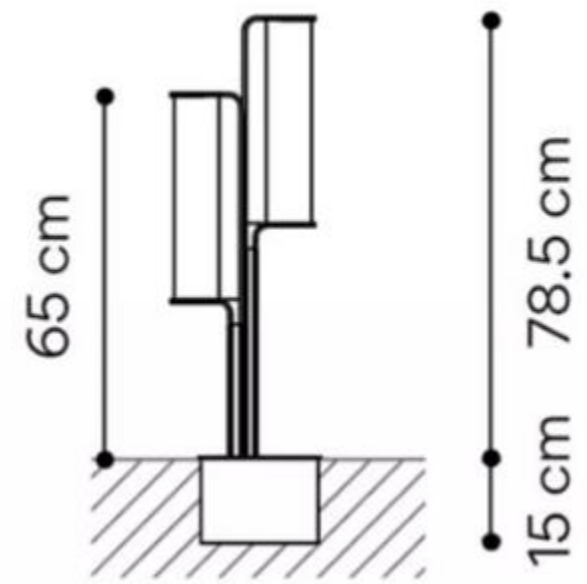

27CM

74CM

31CM

Height Adjustable

FOUR HEIGHT

Easy to install
Do not need any tool

The diagram illustrates the lamp's components and height settings. The total height is 59in/150cm. The lamp consists of a metal base (10in/25.5cm wide), a metal pole, and a PE lamp shade (7.87in/20cm high). The pole has four segments, each 12.3in/31.5cm long, which can be extended or retracted to adjust the lamp's height.

20CM/
8.19in

高度 26CM

灯体直径20CM

高度 40CM

灯体直径20CM

直径340mm

360mm

灯体直径40cm

灯体高度35cm

68CM

39CM

顶部边长120mm

底部边长150mm

顶部边长160mm

底部边长200mm

直径500mm

灯具直径23cm

高度75cm

高度130cm

边长45cm