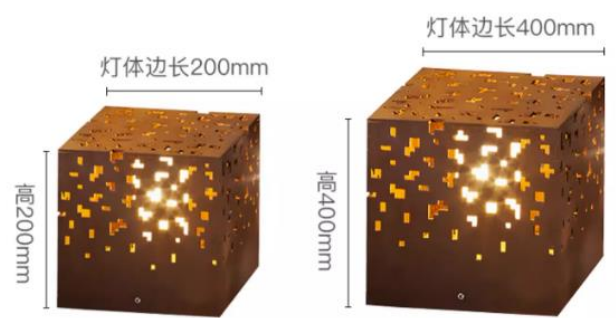

27CM

74CM

31CM

Height Adjustable

FOUR HEIGHT

Easy to install
Do not need any tool

The diagram illustrates the lamp's components and height settings. The total height is 59in/150cm. The lamp consists of a metal base (10in/25.5cm wide), a metal pole, and a PE lamp shade (7.87in/20cm high). The pole has four segments, each 12.3in/31.5cm long, which can be extended or retracted to adjust the lamp's height.

灯体高度35cm

68CM

39CM

顶部边长120mm

底部边长150mm

顶部边长160mm

底部边长200mm

直径500mm