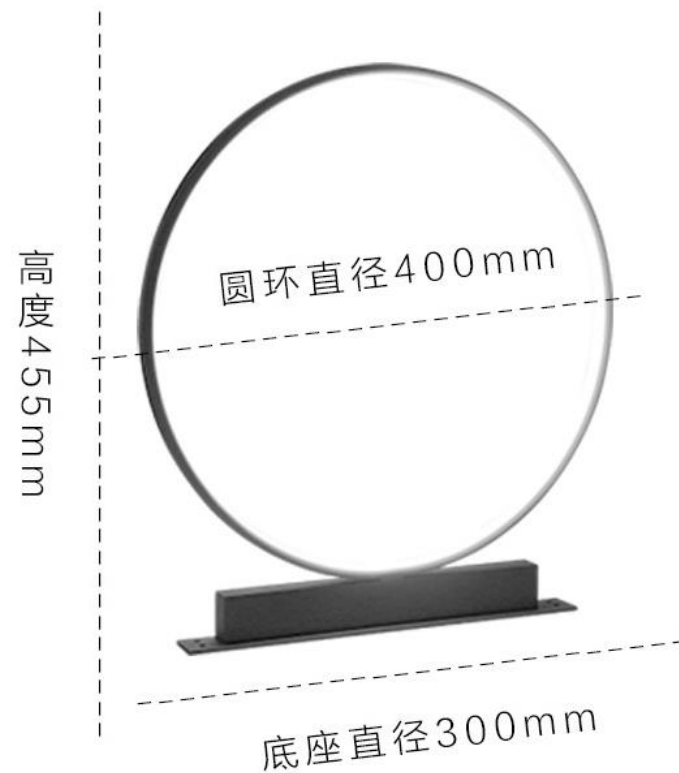

宽20CM

高度28CM

宽20CM

高度43CM

1000mm

1500mm

1800mm

45CM

27CM

74CM

31CM

Height Adjustable

FOUR HEIGHT

Easy to install
Do not need any tool

The diagram illustrates the lamp's components and height settings. The total height is 59in/150cm. The lamp consists of a metal base (10in/25.5cm wide), a metal pole, and a PE lamp shade (7.87in/20cm high). The pole has four segments, each 12.3in/31.5cm long, which can be extended or retracted to adjust the lamp's height.

Efficient solar panel

PE Lamp shade (battery included)

Metal pole

Metal base

7.87in/20cm

12.3in/31.5cm

12.3in/31.5cm

12.3in/31.5cm

灯体高度35cm

68CM

39CM

顶部边长120mm

底部边长150mm

顶部边长160mm

底部边长200mm

直径500mm