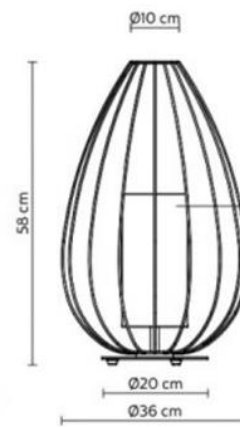

27CM

74CM

31CM

Height Adjustable

FOUR HEIGHT

Easy to install
Do not need any tool

The diagram illustrates the lamp's components and height settings. The total height is 59in/150cm. The lamp consists of a metal base (10in/25.5cm wide), a metal pole, and a PE lamp shade (7.87in/20cm high). The pole has four segments, each 12.3in/31.5cm long, which can be extended or retracted to adjust the lamp's height.

11.4CM/
45.47in

16.4CM/
6.7in

20.7CM/
8.47in

9.5CM/
3.85in

39.5CM/
16.14in

10.5CM/
4.25in

27.5CM/
11.22in

13.5CM/
5.5in

20CM/
8.19in

高度 26CM

灯体直径20CM

高度 40CM

灯体直径20CM

直径340mm

360mm

灯体直径40cm

灯体高度35cm

68CM

39CM

顶部边长120mm

底部边长150mm

顶部边长160mm

底部边长200mm

直径500mm