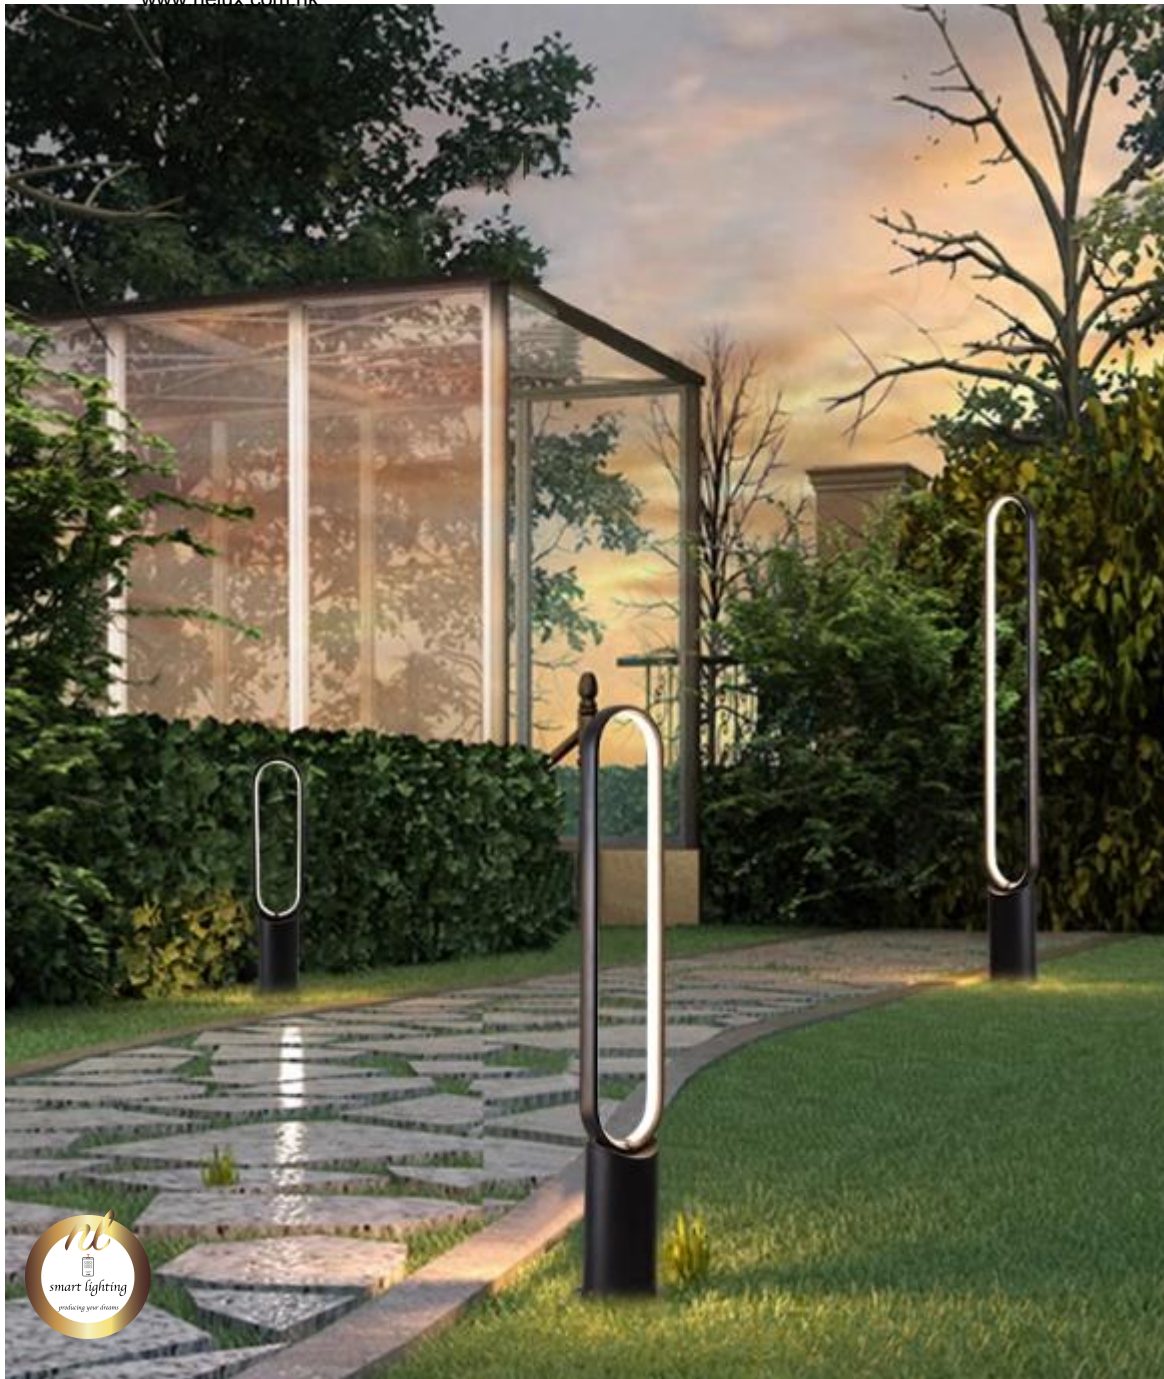

27CM

74CM

31CM

Height Adjustable

FOUR HEIGHT

Easy to install
Do not need any tool

The diagram illustrates the lamp's components and height settings. The total height is 59in/150cm. The lamp consists of a metal base (10in/25.5cm wide), a metal pole, and a PE lamp shade (7.87in/20cm high). The pole has four segments, each 12.3in/31.5cm long, which can be extended or retracted to adjust the lamp's height.

Efficient solar panel

PE Lamp shade (battery included)

Metal pole

Metal base

7.87in/20cm

12.3in/31.5cm

12.3in/31.5cm

12.3in/31.5cm

20CM/
8.19in

高度 26CM

灯体直径20CM

高度 40CM

灯体直径20CM

直径340mm

360mm

灯体直径40cm