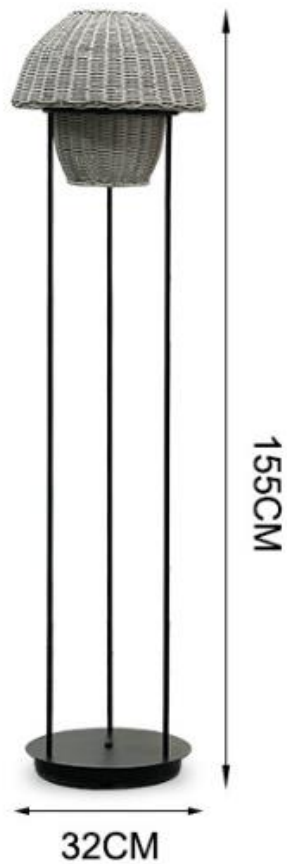

27CM

74CM

31CM

Height Adjustable

FOUR HEIGHT

Easy to install
Do not need any tool

The diagram illustrates the lamp's components and height settings. The total height is 59in/150cm. The lamp consists of a metal base (10in/25.5cm wide), a metal pole, and a PE lamp shade (7.87in/20cm high). The pole has four segments, each 12.3in/31.5cm long, which can be extended or retracted to adjust the lamp's height.

Efficient solar panel

PE Lamp shade (battery included)

Metal pole

Metal base

7.87in/20cm

12.3in/31.5cm

12.3in/31.5cm

12.3in/31.5cm

20CM/
8.19in

高度 26CM

灯体直径20CM

高度 40CM

灯体直径20CM

直径340mm

360mm

灯体直径40cm

灯体高度35cm

68CM

39CM

顶部边长120mm

底部边长150mm

顶部边长160mm

底部边长200mm

直径500mm