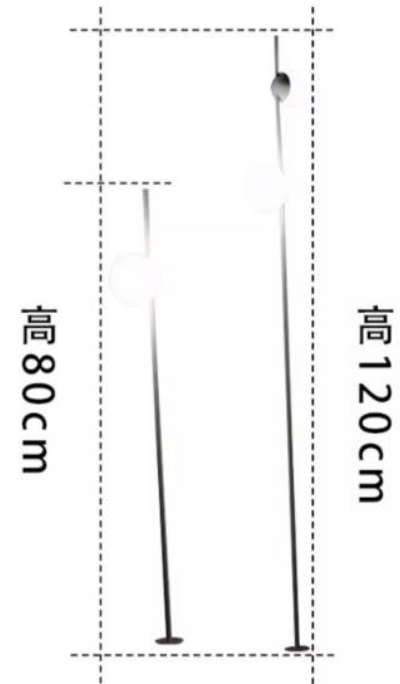

27CM

74CM

31CM

Height Adjustable

FOUR HEIGHT

Easy to install
Do not need any tool

The diagram illustrates the lamp's components and height settings. The total height is 59in/150cm. The lamp consists of a metal base (10in/25.5cm wide), a metal pole, and a PE lamp shade (7.87in/20cm high). The pole has four segments, each 12.3in/31.5cm long, which can be extended or retracted to adjust the lamp's height.

20CM/
8.19in

高度 26CM

灯体直径20CM

高度 40CM

灯体直径20CM

直径340mm

360mm

灯体直径40cm

灯体高度35cm

68CM

39CM

顶部边长120mm

底部边长150mm

顶部边长160mm

底部边长200mm

直径500mm

高度790mm

直径360mm

高度230mm

直径200mm

高度390mm

直径330mm

灯具直径10cm

高度58cm