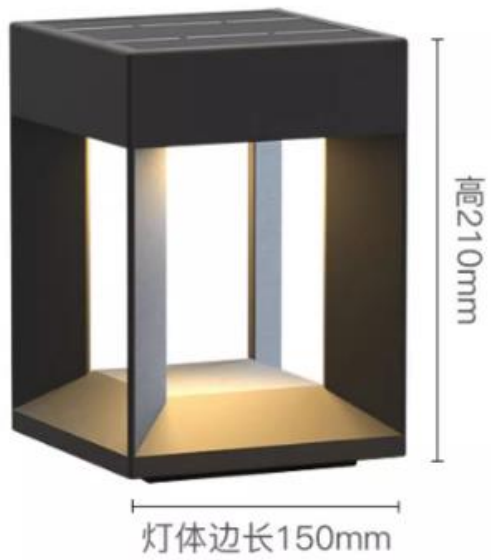

27CM

74CM

31CM

Height Adjustable

FOUR HEIGHT

Easy to install
Do not need any tool

The diagram illustrates the lamp's components and height settings. The total height is 59in/150cm. The lamp consists of a metal base (10in/25.5cm wide), a metal pole, and a PE lamp shade (7.87in/20cm high). The pole has four segments, each 12.3in/31.5cm long, which can be extended or retracted to adjust the lamp's height.

20CM/
8.19in

高度 26CM

灯体直径20CM

高度 40CM

灯体直径20CM

直径340mm

360mm

灯体直径40cm

灯体高度35cm

68CM

39CM

顶部边长120mm

底部边长150mm

顶部边长160mm

底部边长200mm

直径500mm

高度790mm

直径360mm

高度230mm

直径200mm

高度390mm

直径330mm

灯具直径10cm

高度58cm