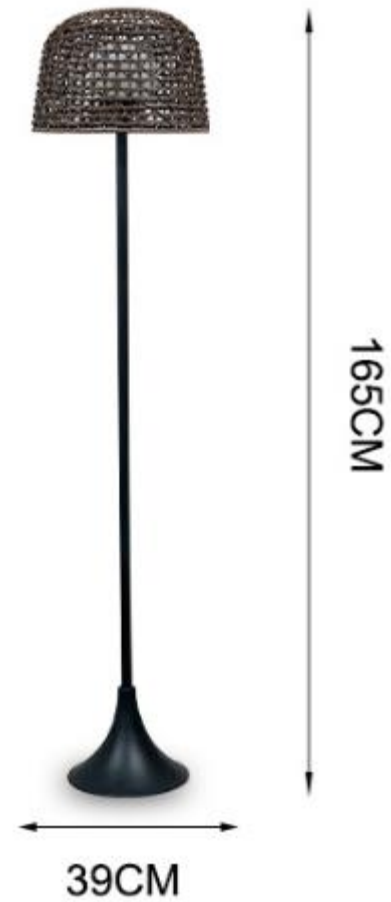

27CM

74CM

31CM

Height Adjustable

FOUR HEIGHT

Easy to install
Do not need any tool

The diagram illustrates the lamp's components and height settings. The total height is 59in/150cm. The lamp consists of a metal base (10in/25.5cm wide), a metal pole, and a PE lamp shade (7.87in/20cm high). The pole has four segments, each 12.3in/31.5cm long, which can be extended or retracted to adjust the lamp's height.

20CM/
8.19in

高度 26CM

灯体直径20CM

高度 40CM

灯体直径20CM

直径340mm

360mm

灯体直径40cm

灯体高度35cm

68CM

39CM

顶部边长120mm

底部边长150mm

顶部边长160mm

底部边长200mm

直径500mm

灯具直径23cm

高度75cm

高度130cm

边长45cm