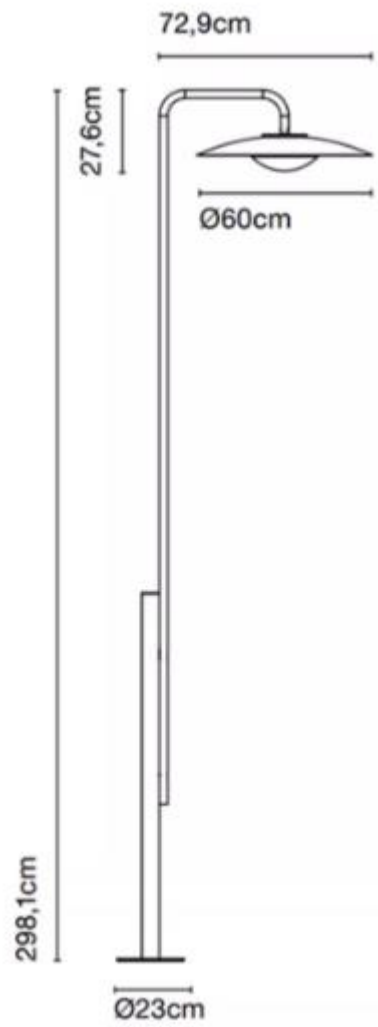

27CM

74CM

31CM

Height Adjustable

FOUR HEIGHT

Easy to install
Do not need any tool

The diagram illustrates the lamp's components and height settings. The total height is 59in/150cm. The lamp consists of a metal base (10in/25.5cm wide), a metal pole, and a PE lamp shade (7.87in/20cm high). The pole has four segments, each 12.3in/31.5cm long, which can be extended or retracted to adjust the lamp's height.

20CM/
8.19in

高度 26CM

灯体直径20CM

高度 40CM

灯体直径20CM

直径340mm

360mm

灯体直径40cm

灯体高度35cm

68CM

39CM

顶部边长120mm

底部边长150mm

顶部边长160mm

底部边长200mm

直径500mm

灯具直径23cm

高度75cm

高度130cm

边长45cm