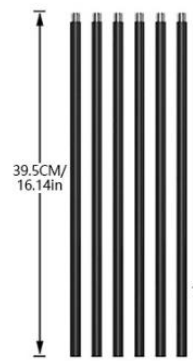

27CM

74CM

31CM

Height Adjustable

FOUR HEIGHT

Easy to install
Do not need any tool

The diagram illustrates the lamp's components and height settings. The total height is 59in/150cm. The lamp consists of a metal base (10in/25.5cm wide), a metal pole, and a PE lamp shade (7.87in/20cm high). The pole has four segments, each 12.3in/31.5cm long, which can be extended or retracted to adjust the lamp's height.

11.4CM/
45.47in

16.4CM/
6.7in

20.7CM/
8.47in

9.5CM/
3.85in

39.5CM/
16.14in

10.5CM/
4.25in

27.5CM/
11.22in

13.5CM/
5.5in

20CM/
8.19in

高度 26CM

灯体直径20CM

高度 40CM

灯体直径20CM

直径340mm

360mm

灯体直径40cm

灯体高度35cm

68CM

39CM

顶部边长120mm

底部边长150mm

顶部边长160mm

底部边长200mm

直径500mm