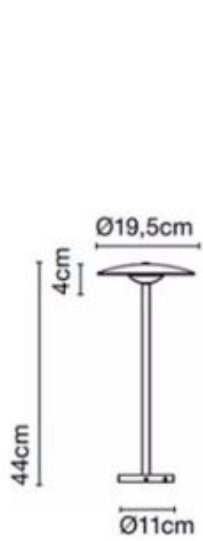

27CM

74CM

31CM

Height Adjustable

FOUR HEIGHT

Easy to install
Do not need any tool

The diagram illustrates the lamp's components and height settings. The total height is 59in/150cm. The lamp consists of a metal base (10in/25.5cm wide), a metal pole, and a PE lamp shade (7.87in/20cm high). The pole has four segments, each 12.3in/31.5cm long, which can be extended or retracted to adjust the lamp's height.

11.4CM/
45.47in

16.4CM/
6.7in

20.7CM/
8.47in

9.5CM/
3.85in

39.5CM/
16.14in

10.5CM/
4.25in

27.5CM/
11.22in

13.5CM/
5.5in

20CM/
8.19in

高度 26CM

灯体直径20CM

高度 40CM

灯体直径20CM

直径340mm

360mm

灯体直径40cm

灯体高度35cm

68CM

39CM

顶部边长120mm

底部边长150mm

顶部边长160mm

底部边长200mm

直径500mm