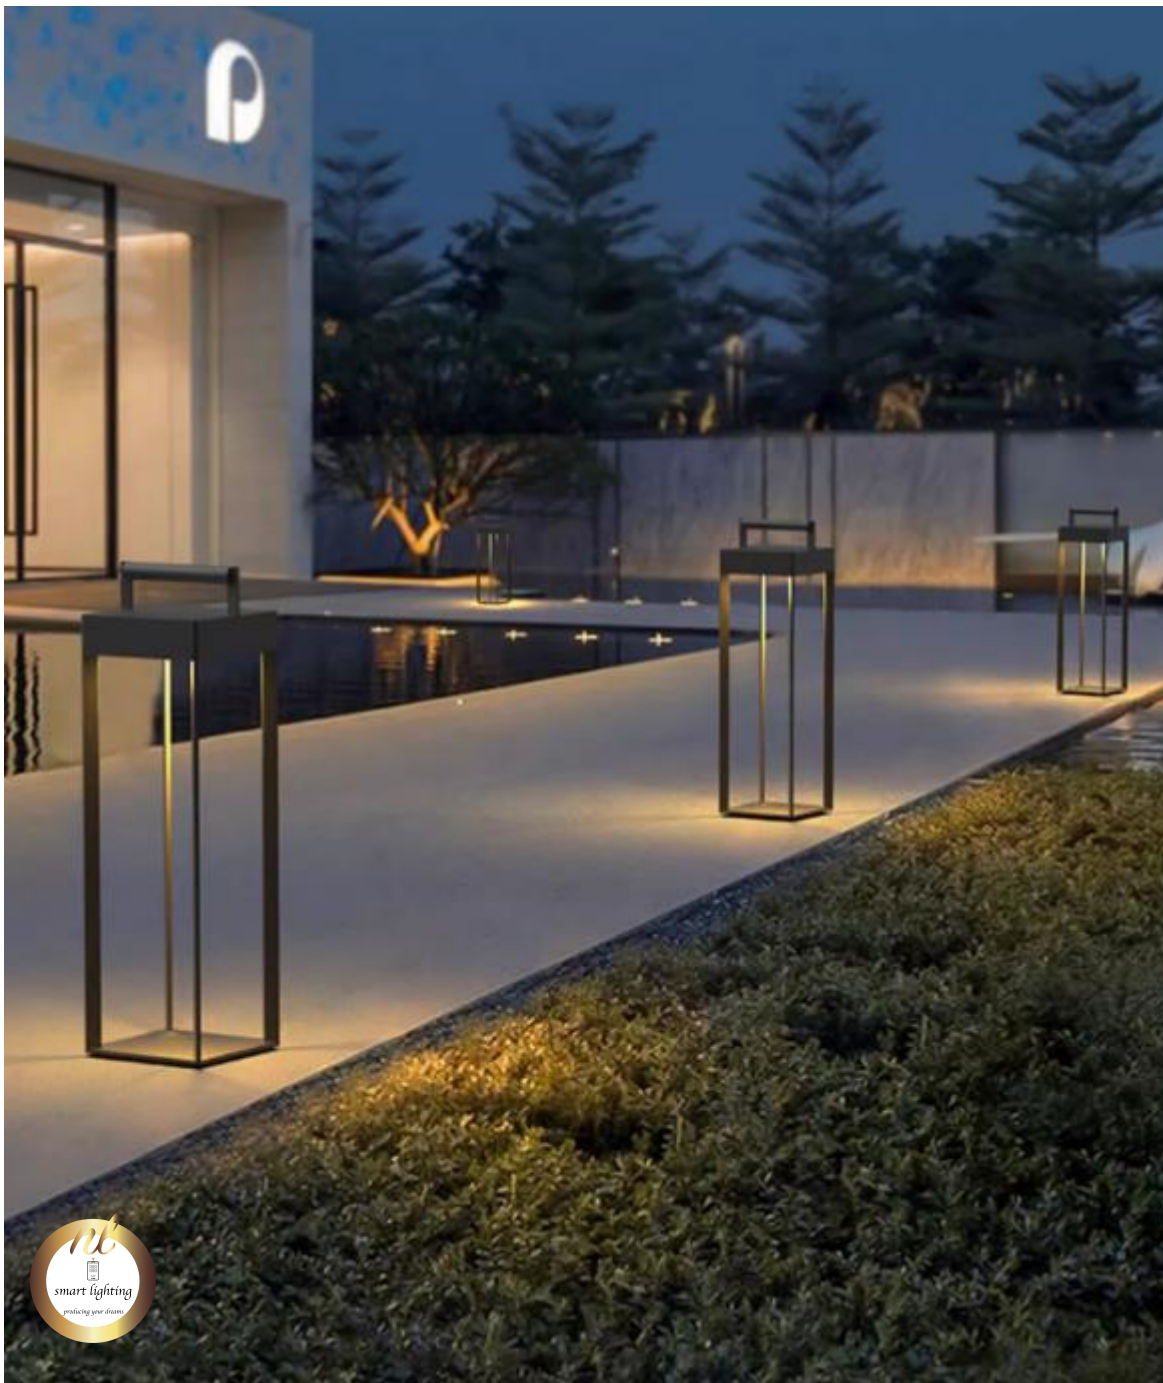

27CM

74CM

31CM

Height Adjustable

FOUR HEIGHT

Easy to install
Do not need any tool

The diagram illustrates the lamp's components and height settings. The total height is 59in/150cm. The lamp consists of a metal base (10in/25.5cm wide), a metal pole, and a PE lamp shade (7.87in/20cm high). The pole has four segments, each 12.3in/31.5cm long, which can be extended or retracted to adjust the lamp's height.

Efficient solar panel

PE Lamp shade (battery included)

Metal pole

Metal base

7.87in/20cm

12.3in/31.5cm

12.3in/31.5cm

12.3in/31.5cm

20CM/
8.19in

高度 26CM

灯体直径20CM

高度 40CM

灯体直径20CM

直径340mm

360mm

灯体直径40cm

灯体高度35cm

68CM

39CM

顶部边长120mm

底部边长150mm

顶部边长160mm

底部边长200mm

直径500mm