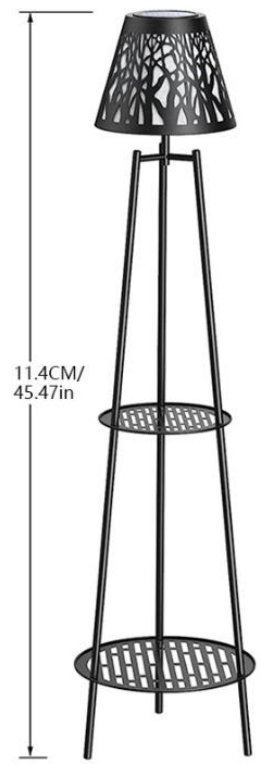

27CM

74CM

31CM

Height Adjustable

FOUR HEIGHT

Easy to install
Do not need any tool

The diagram illustrates the lamp's components and height settings. The total height is 59in/150cm. The lamp consists of a metal base (10in/25.5cm wide), a metal pole, and a PE lamp shade (7.87in/20cm high). The pole has four segments, each 12.3in/31.5cm long, which can be extended or retracted to adjust the lamp's height.

Efficient solar panel

PE Lamp shade (battery included)

Metal pole

Metal base

7.87in/20cm

12.3in/31.5cm

12.3in/31.5cm

12.3in/31.5cm

11.4CM/
45.47in

16.4CM/
6.7in

20.7CM/
8.47in

9.5CM/
3.85in

39.5CM/
16.14in

10.5CM/
4.25in

27.5CM/
11.22in

13.5CM/
5.5in

灯体高度35cm

68CM

39CM

顶部边长120mm

底部边长150mm

顶部边长160mm

底部边长200mm

直径500mm