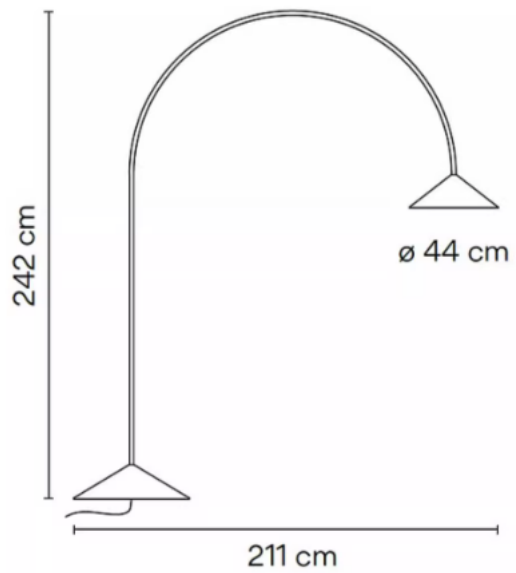

27CM

74CM

31CM

Height Adjustable

FOUR HEIGHT

Easy to install
Do not need any tool

The diagram illustrates the lamp's components and height settings. The total height is 59in/150cm. The lamp consists of a metal base (10in/25.5cm wide), a metal pole, and a PE lamp shade (7.87in/20cm high). The pole has four segments, each 12.3in/31.5cm long, which can be extended or retracted to adjust the lamp's height.

11.4CM/
45.47in

16.4CM/
6.7in

20.7CM/
8.47in

9.5CM/
3.85in

39.5CM/
16.14in

10.5CM/
4.25in

27.5CM/
11.22in

13.5CM/
5.5in

20CM/
8.19in

高度 26CM

灯体直径20CM

高度 40CM

灯体直径20CM

直径340mm

360mm

灯体直径40cm

灯体高度35cm

68CM

39CM

顶部边长120mm

底部边长150mm

顶部边长160mm

底部边长200mm

直径500mm