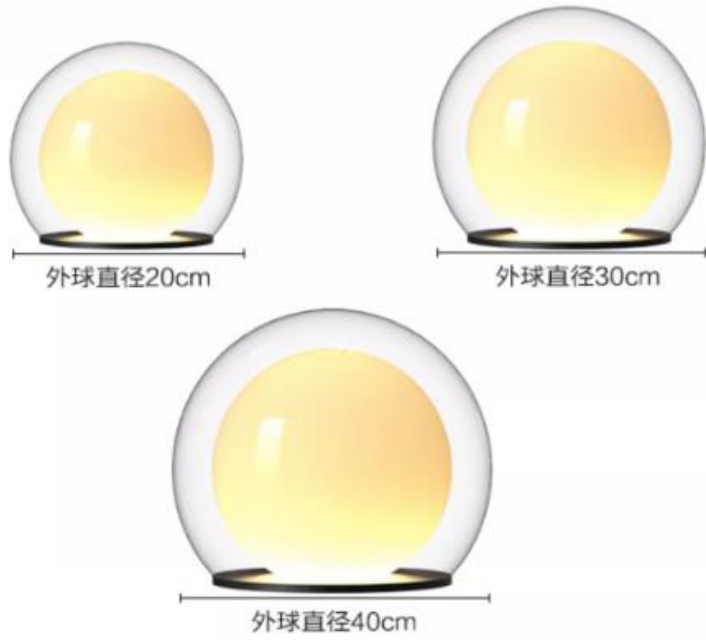

27CM

74CM

31CM

Height Adjustable

FOUR HEIGHT

Easy to install
Do not need any tool

The diagram illustrates the lamp's components and height settings. The total height is 59in/150cm. The lamp consists of a metal base (10in/25.5cm wide), a metal pole, and a PE lamp shade (7.87in/20cm high). The pole has four segments, each 12.3in/31.5cm long, which can be extended or retracted to adjust the lamp's height.

11.4CM/
45.47in

16.4CM/
6.7in

20.7CM/
8.47in

9.5CM/
3.85in

39.5CM/
16.14in

10.5CM/
4.25in

27.5CM/
11.22in

13.5CM/
5.5in

20CM/
8.19in

高度 26CM

灯体直径20CM

高度 40CM

灯体直径20CM

直径340mm

360mm

灯体直径40cm

灯体高度35cm

68CM

39CM

顶部边长120mm

底部边长150mm

顶部边长160mm

底部边长200mm

直径500mm