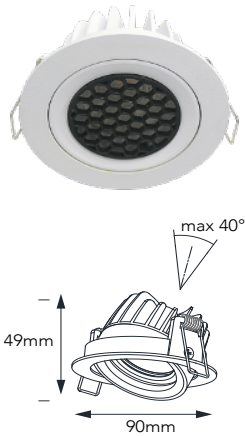

Tegal Out series

Materials used, aluminum die casting make these series suitable for your damp indoor lighting projects, as terraces, bathroom, spa, gymnasium, wellness areas. Led colour temperature 2700K, 3000K & 4000K as standards. Can be used with or without honey-comb.

If you need data sheet contact us or be a member www.valentiae.com and we will leave all your information in your personal page.

SL9049 8W Ip65 Cree/Citizen led

Die-casting aluminum white powder.
Finished colour white, black & grey

SL9077 8W Ip65 Cree/Citizen led

Die-casting aluminum white powder.
Finished colour white, black & grey

SL9090D 8W Ip65 Cree/Citizen led

Die-casting aluminum white powder.
Finished colour white, black & grey

SL9090 8W Ip65 Cree/Citizen led

Die-casting aluminum white powder.
Finished colour white, black & grey