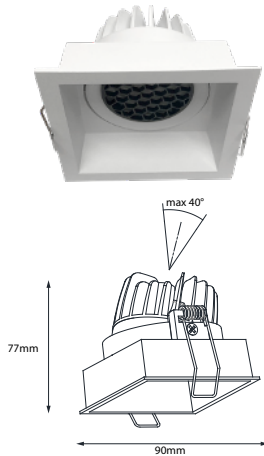

If you need data sheet contact us or be a member www.valentiae.com and we will leave all your information in your personal page.

SL9049 8W Ip65 Cree/Citizen led

Die-casting aluminum white powder.
Finished colour white, black & grey

SL9077 8W Ip65 Cree/Citizen led

Die-casting aluminum white powder.
Finished colour white, black & grey

SL9090D 8W Ip65 Cree/Citizen led

Die-casting aluminum white powder.
Finished colour white, black & grey

SL9090 8W Ip65 Cree/Citizen led

Die-casting aluminum white powder.
Finished colour white, black & grey