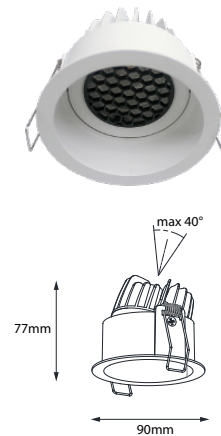

Tegal Out series

Materials used, aluminum die casting make these series suitable for your damp indoor lighting projects, as terraces, bathroom, spa, gymnasium, wellness areas. Led colour temperature 2700K, 3000K & 4000K as standards. Can be used with or without honey-comb.

If you need data sheet contact us or be a member www.valentiae.com and we will leave all your information in your personal page.

SL9049 8W Ip65 Cree/Citizen led

Die-casting aluminum white powder.
Finished colour white, black & grey

SL9077 8W Ip65 Cree/Citizen led

Die-casting aluminum white powder.
Finished colour white, black & grey

SL9090D 8W Ip65 Cree/Citizen led

Die-casting aluminum white powder.
Finished colour white, black & grey

SL9090 8W Ip65 Cree/Citizen led

Die-casting aluminum white powder.
Finished colour white, black & grey