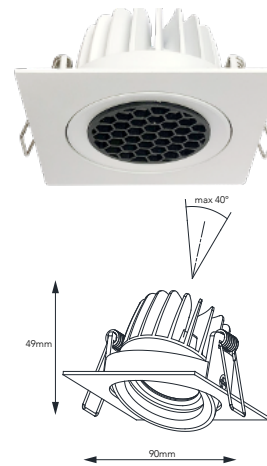

If you need data sheet contact us or be a member www.valentiae.com and we will leave all your information in your personal page.

SL9049 8W Ip65 Cree/Citizen led

Die-casting aluminum white powder.
Finished colour white, black & grey

SL9077 8W Ip65 Cree/Citizen led

Die-casting aluminum white powder.
Finished colour white, black & grey

SL9090D 8W Ip65 Cree/Citizen led

Die-casting aluminum white powder.
Finished colour white, black & grey

SL9090 8W Ip65 Cree/Citizen led

Die-casting aluminum white powder.
Finished colour white, black & grey