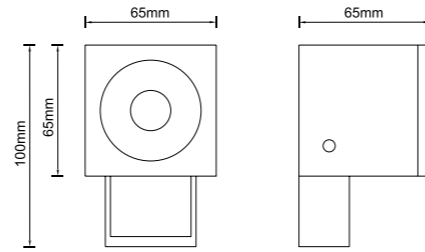

Dimension .....

Light Distribution Curve (3000K,10°) .....