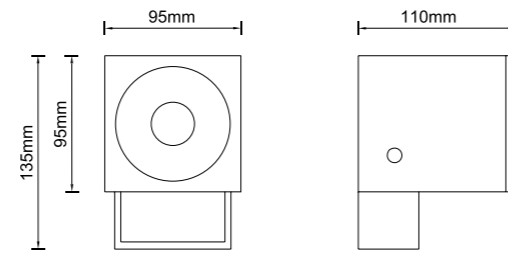

Lux distance Curve (3000K,20°)

Illumination Picture (20°)

CE RoHS COMPLIANT IP65 IK07
3 Years Warranty

Parameter

General Data	
Item No.	FL-6V
Power	6.5 Watts +10%
LED type	1 PC CREE CXA1304 COB LED
Luminous flux	440 lm +10%
CCT	2700K/3000K/4000K/5700K/6500K
CRI	80+
Beam angle	10°, 20°, 30°
Dimension	65*65*100mm (Diameter x Length x Height)
Cut out	/ mm
Net weight	/ kgs
Warranty	3 years
Certifications	CE, RoHS
Electrical Data	
Input voltage	AC100-245V 50/60Hz
Insulation class	Class I
Cable	1PC 30 cm H05RN-F 3*1mm ² rubber cable
Driver	builtin constant current driver
Construction Data	
IP rating	IP65 Waterproof
IK rating	IK07
Housing	Aluminium
Protection finishing	Powder coated painted in dark grey
Trim	Tempered Glass
Glass	Tempered Glass
Loading capacity	/
Cable Gland	PG gland
Gasket	silicone ring + silicone glue seal
Accessories	
Spike	205mm height Aluminium spike as optional
Packaging	
Inner box size	/ mm
Carton size	/ cm (/PCS / carton)

Dimension

Light Distribution Curve (3000K,30°)

Lux distance Curve (3000K,30°)

Illumination Picture (30°)

CE **RoHS COMPLIANT** **IP65 IK07**
3 Years Warranty

Parameter

General Data	
Item No.	FL24W
Power	24 Watts +10%
LED type	1 PC CREE CXA1512 COB LED
Luminous flux	1400 lm +10%
CCT	2700K/3000K/4000K/5700K/6500K
CRI	80+
Beam angle	10°, 20°, 30°
Dimension	125*120*180 mm (Diameter x Length x Height)
Cut out	/ mm
Net weight	/ kgs
Warranty	3 years
Certifications	CE, RoHS
Electrical Data	
Input voltage	AC100-245V 50/60Hz
Insulation class	Class I
Cable	1PC 30 cm H05RN-F 3*1mm ² rubber cable
Driver	builtin constant current driver
Construction Data	
IP rating	IP65 Waterproof
IK rating	IK07
Housing	Aluminium
Protection finishing	Powder coated painted in dark grey
Trim	Tempered Glass
Glass	Tempered Glass
Loading capacity	/
Cable Gland	PG gland
Gasket	silicone ring + silicone glue seal
Accessories	
Spike	205mm height Aluminium spike as optional
Packaging	
Inner box size	/ mm
Carton size	/ cm (/PCS / carton)