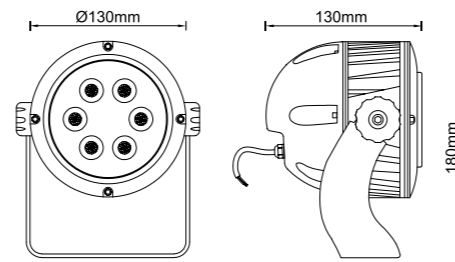

Dimension .....