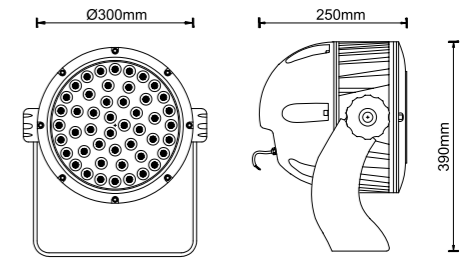

Lux distance Curve (3000K, 28°)

Illumination Picture (28°)

CE RoHS COMPLIANT IP65 IK04
3 Years Warranty

Parameter	
General Data	
Item No.	FL-48
Power	48 watts
LED type	48 PCS OSRAM 3030 LED
Luminous flux	90-100lm/W
CCT	2700K, 3000K, 4000K, 6000K
CRI	80+
Beam angle	15°, 25°, 30°, 45°, 60°
Dimension	Ø190*170 (mm) Diameter x Height
Cut out	/
Net weight	3.2 kgs
Warranty	3 years
Certifications	CE, RoHS
Electrical Data	
Input voltage	AC100-245V 50/60Hz
Insulation class	Class I
Cable	1PC rubber cable 0.3M H05RN-F 3*1.5mm ² mm square
Driver	Built-in high voltage constant current driver with transformer
Construction Data	
IP rating	IP65 Waterproof
IK rating	IK04
Housing	Die-casting Aluminium
Protection finishing	Powder coated painted in grey
Trim	Die-casting Aluminium
Glass	Step tempered Glass, T=4mm.
Loading capacity	220 kgs
Cable Gland	PG7 IP67
Gasket	O-ring PMQ silicone seal
Accessories	
Spike	The spike is optional
Packaging	
Inner box size	240x270x200 mm
Carton size	51*29*22 cm (2 PCS / carton)

Dimension

Light Distribution Curve (3000K, 23°)

Lux distance Curve (3000K, 23°)

Illumination Picture (23°)

Dimension

Light Distribution Curve (3000K, 23°)

Lux distance Curve (3000K, 23°)

Illumination Picture (23°)