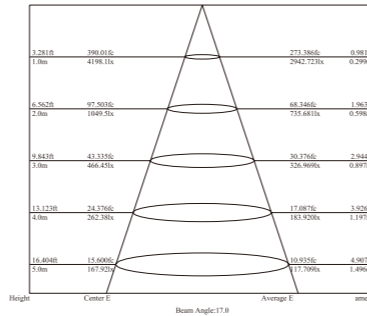

Lux distance Curve (3000K,20°)

Illumination Picture (20°)

CE RoHS COMPLIANT IP65 IK07
3 Years Warranty

Parameter

General Data	
Item No.	FL-6V
Power	6.5 Watts +10%
LED type	1 PC CREE CXA1304 COB LED
Luminous flux	440 lm +10%
CCT	2700K/3000K/4000K/5700K/6500K
CRI	80+
Beam angle	10°, 20°, 30°
Dimension	65*65*100mm (Diameter x Length x Height)
Cut out	/ mm
Net weight	/ kgs
Warranty	3 years
Certifications	CE, RoHS
Electrical Data	
Input voltage	AC100-245V 50/60Hz
Insulation class	Class I
Cable	1PC 30 cm H05RN-F 3*1mm ² rubber cable
Driver	builtin constant current driver
Construction Data	
IP rating	IP65 Waterproof
IK rating	IK07
Housing	Aluminium
Protection finishing	Powder coated painted in dark grey
Trim	Tempered Glass
Glass	Tempered Glass
Loading capacity	/
Cable Gland	PG gland
Gasket	silicone ring + silicone glue seal
Accessories	
Spike	205mm height Aluminium spike as optional
Packaging	
Inner box size	/ mm
Carton size	/ cm (/PCS / carton)

Dimension

Light Distribution Curve (3000K,30°)

Lux distance Curve (3000K,30°)

Illumination Picture (30°)

CE **RoHS COMPLIANT** **IP65 IK07**
3 Years Warranty

Parameter

General Data	
Item No.	FL24W
Power	24 Watts +10%
LED type	1 PC CREE CXA1512 COB LED
Luminous flux	1400 lm +10%
CCT	2700K/3000K/4000K/5700K/6500K
CRI	80+
Beam angle	10°, 20°, 30°
Dimension	125*120*180 mm (Diameter x Length x Height)
Cut out	/ mm
Net weight	/ kgs
Warranty	3 years
Certifications	CE, RoHS
Electrical Data	
Input voltage	AC100-245V 50/60Hz
Insulation class	Class I
Cable	1PC 30 cm H05RN-F 3*1mm ² rubber cable
Driver	builtin constant current driver
Construction Data	
IP rating	IP65 Waterproof
IK rating	IK07
Housing	Aluminium
Protection finishing	Powder coated painted in dark grey
Trim	Tempered Glass
Glass	Tempered Glass
Loading capacity	/
Cable Gland	PG gland
Gasket	silicone ring + silicone glue seal
Accessories	
Spike	205mm height Aluminium spike as optional
Packaging	
Inner box size	/ mm
Carton size	/ cm (/PCS / carton)