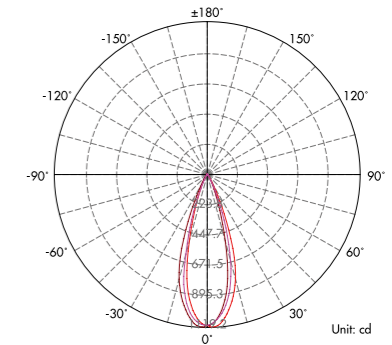

LED PROJECTOR LIGHTING SERIES

LED PROJECTOR LIGHTING SERIES

Dimension

Light Distribution Curve (3000K, 23°)

Lux distance Curve (3000K, 23°)

Height	Center E	Beam Angle: 20.9	Average E	Diameter
3.281ft	280.59fc		203.411fc	1.213ft
1.0m	3020.3lx		2189.52lx	0.370m
6.562ft	70.148fc		50.853fc	2.426ft
2.0m	755.07lx		547.380lx	0.739m
9.843ft	31.177fc		22.601fc	3.639ft
3.0m	335.59lx		243.280lx	1.109m
13.123ft	17.537fc		12.713fc	4.851ft
4.0m	188.77lx		136.845lx	1.479m
16.404ft	11.224fc		8.136fc	6.064ft
5.0m	120.81lx		87.581lx	1.848m

Illumination Picture (23°)

Dimension

Light Distribution Curve (3000K, 28°)

Lux distance Curve (3000K, 28°)

Height	Center E	Beam Angle: 33.5	Average E	Diameter
3.281ft	192.84fc		73.116fc	1.874ft
1.0m	1107.8lx		798.31lx	0.600m
6.562ft	25.711fc		18.079fc	3.948ft
2.0m	298.75lx		194.60lx	1.200m
9.843ft	11.427fc		8.032fc	5.922ft
3.0m	123.92lx		86.490lx	1.950m
13.123ft	6.418fc		4.526fc	7.827ft
4.0m	69.188lx		48.01lx	2.401m
16.404ft	4.116fc		2.893fc	9.871ft
5.0m	44.282lx		11.16lx	3.000m

LED PROJECTOR LIGHTING SERIES

LED PROJECTOR LIGHTING SERIES

Dimension

Light Distribution Curve (3000K, 28°)

Lux distance Curve (3000K, 28°)

Illumination Picture (28°)

Dimension

Light Distribution Curve (3000K, 28°)