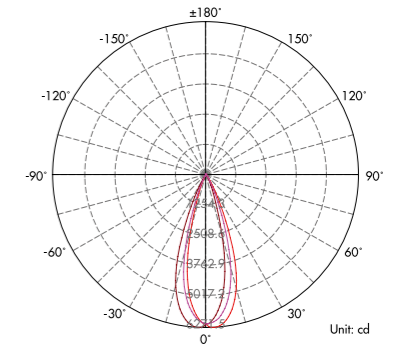

LED PROJECTOR LIGHTING SERIES

LED PROJECTOR LIGHTING SERIES

Dimension

Light Distribution Curve (3000K, 23°)

Lux distance Curve (3000K, 23°)

Height	Center E	Beam Angle: 20.9	Average E	Diameter
3.281ft	280.59fc		203.411fc	1.213ft
1.0m	3020.3lx		2189.52lx	0.370m
6.562ft	70.148fc		50.853fc	2.426ft
2.0m	755.07lx		547.380lx	0.739m
9.843ft	31.177fc		22.601fc	3.639ft
3.0m	335.59lx		243.280lx	1.109m
13.123ft	17.537fc		12.713fc	4.851ft
4.0m	188.77lx		136.845lx	1.479m
16.404ft	11.224fc		8.136fc	6.064ft
5.0m	120.81lx		87.581lx	1.848m

Illumination Picture (23°)

Dimension

Light Distribution Curve (3000K, 28°)

Lux distance Curve (3000K, 28°)

Height	Center E	Beam Angle: 33.5	Average E	Diameter
3.281ft	192.84fc		73.116fc	1.874ft
1.0m	1107.8lx		798.31lx	0.600m
6.562ft	25.711fc		18.079fc	3.948ft
2.0m	298.75lx		194.60lx	1.200m
9.843ft	11.427fc		8.032fc	5.922ft
3.0m	123.92lx		86.490lx	1.950m
13.123ft	6.418fc		4.526fc	7.827ft
4.0m	69.188lx		48.01lx	2.401m
16.404ft	4.116fc		2.893fc	9.871ft
5.0m	44.282lx		11.16lx	3.000m

LED PROJECTOR LIGHTING SERIES

LED PROJECTOR LIGHTING SERIES

Dimension

Light Distribution Curve (3000K, 28°)

Lux distance Curve (3000K, 28°)

Illumination Picture (28°)

Dimension

Light Distribution Curve (3000K, 28°)