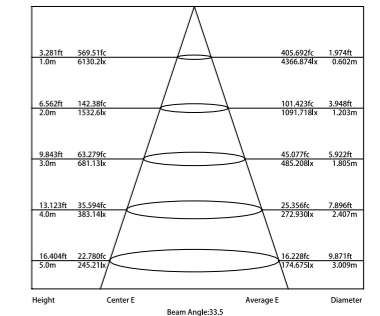

Lux distance Curve (3000K, 28°) .....