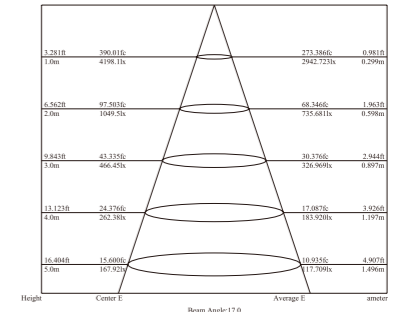

3 Years Warranty

IP65 IK04

Dimension

Light Distribution Curve (3000K,10°)

Lux distance Curve (3000K,10°)

Illumination Picture (10°)

Dimension

Light Distribution Curve (3000K,20°)

Lux distance Curve (3000K,20°)

Illumination Picture (20°)

CE RoHS COMPLIANT IP65 IK07
3 Years Warranty

Parameter

General Data	
Item No.	FL-6V
Power	6.5 Watts +10%
LED type	1 PC CREE CXA1304 COB LED
Luminous flux	440 lm +10%
CCT	2700K/3000K/4000K/5700K/6500K
CRI	80+
Beam angle	10°, 20°, 30°
Dimension	65*65*100mm (Diameter x Length x Height)
Cut out	/ mm
Net weight	/ kgs
Warranty	3 years
Certifications	CE, RoHS
Electrical Data	
Input voltage	AC100-245V 50/60Hz
Insulation class	Class I
Cable	1PC 30 cm H05RN-F 3*1mm ² rubber cable
Driver	builtin constant current driver
Construction Data	
IP rating	IP65 Waterproof
IK rating	IK07
Housing	Aluminium
Protection finishing	Powder coated painted in dark grey
Trim	Tempered Glass
Glass	Tempered Glass
Loading capacity	/
Cable Gland	PG gland
Gasket	silicone ring + silicone glue seal
Accessories	
Spike	205mm height Aluminium spike as optional
Packaging	
Inner box size	/ mm
Carton size	/ cm (/PCS / carton)