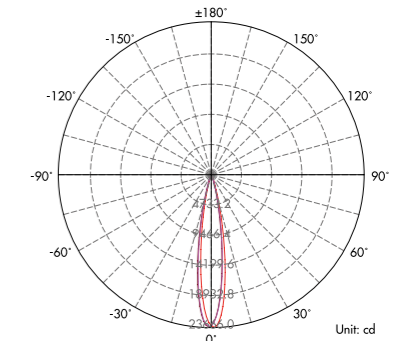

Dimension

Light Distribution Curve (3000K,30°)

Lux distance Curve (3000K,30°)

Illumination Picture (30°)

CE **RoHS COMPLIANT** **IP65 IK07**
3 Years Warranty

Parameter

General Data	
Item No.	FL24W
Power	24 Watts +10%
LED type	1 PC CREE CXA1512 COB LED
Luminous flux	1400 lm +10%
CCT	2700K/3000K/4000K/5700K/6500K
CRI	80+
Beam angle	10°, 20°, 30°
Dimension	125*120*180 mm (Diameter x Length x Height)
Cut out	/ mm
Net weight	/ kgs
Warranty	3 years
Certifications	CE, RoHS
Electrical Data	
Input voltage	AC100-245V 50/60Hz
Insulation class	Class I
Cable	1PC 30 cm H05RN-F 3*1mm ² rubber cable
Driver	builtin constant current driver
Construction Data	
IP rating	IP65 Waterproof
IK rating	IK07
Housing	Aluminium
Protection finishing	Powder coated painted in dark grey
Trim	Tempered Glass
Glass	Tempered Glass
Loading capacity	/
Cable Gland	PG gland
Gasket	silicone ring + silicone glue seal
Accessories	
Spike	205mm height Aluminium spike as optional
Packaging	
Inner box size	/ mm
Carton size	/ cm (/PCS / carton)

LED PROJECTOR LIGHTING SERIES

LED PROJECTOR LIGHTING SERIES

Light Distribution Curve (3000K, 30°)

Lux distance Curve (3000K, 30°)

Illumination Picture (30°)

Light Distribution Curve (3000K, 30°)

Lux distance Curve (3000K, 30°)

LED PROJECTOR LIGHTING SERIES

LED PROJECTOR LIGHTING SERIES

Dimension

Light Distribution Curve (3000K, 23°)

Lux distance Curve (3000K, 23°)

Height	Center E	Beam Angle: 20.9	Average E	Diameter
3.281ft	280.59fc		203.411fc	1.213ft
1.0m	3020.3lx		2189.52lx	0.370m
6.562ft	70.148fc		50.853fc	2.426ft
2.0m	755.07lx		547.380lx	0.739m
9.843ft	31.177fc		22.601fc	3.639ft
3.0m	335.59lx		243.280lx	1.109m
13.123ft	17.537fc		12.713fc	4.851ft
4.0m	188.77lx		136.845lx	1.479m
16.404ft	11.224fc		8.136fc	6.064ft
5.0m	120.81lx		87.581lx	1.848m