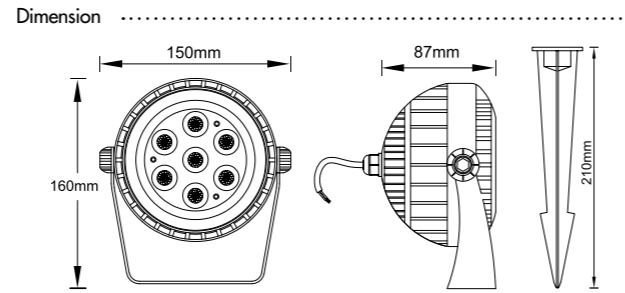

CE RoHS COMPLIANT IP65 IK04
3 Years Warranty

Parameter	
General Data	
Item No.	FL-7
Power	7 Watts as standard (14 watts optional)
LED type	7 PCS 1W LUMINUS LED or 7 PCS 2W OSRAM LED
Luminous flux	600lm~650lm
CCT	2700K, 3000K, 4000K, 6000K
CRI	80+
Beam angle	10°, 25°, 30°, 45°, 60°, 85°
Dimension	150 x 160 x 87 (mm) Diameter x Height x Thickness
Cut out	/
Net weight	1.21 kgs
Warranty	3 years
Certifications	CE, RoHS
Electrical Data	
Input voltage	AC 90V-265V
Insulation class	Class I
Cable	1PC rubber cable 1M H05RN-F 3x1mm square
Driver	Built-in high voltage constant current driver with transformer
Construction Data	
IP rating	IP65 Waterproof
IK rating	IK04
Housing	Die-casting Aluminium
Protection finishing	Powder coated painting in black color
Trim	Die-casting Aluminium
Glass	Tempered Glass, T=4mm
Loading capacity	220 kgs
Cable Gland	PG7 IP67
Gasket	PMQ silicone gasket seal
Accessories	
Bracket	With Aluminium spike as options
Packaging	
Inner box size	160*100*175 mm
Carton size	42.5*34*20 cm (8 PCS / carton)

CE RoHS COMPLIANT IP65 IK04
3 Years Warranty