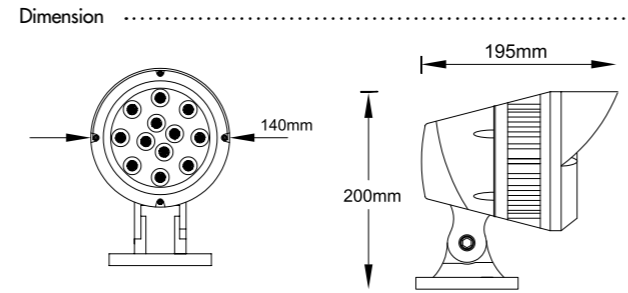

CE RoHS COMPLIANT IP65 IK04 3 Years Warranty

Parameter	
General Data	
Item No.	FL-12
Power	12 Watts as standard (24 watt as optional)
LED type	12 PCS 1W OSRAM LED
Luminous flux	1000~1100 lm
CCT	2700K, 3000K, 4000K, 6000K
CRI	80+
Beam angle	10°, 25°, 30°, 45°, 60°, 85°
Dimension	140 x 200 (mm) Diameter x Height
Cut out	/
Net weight	1.55 kgs
Warranty	3 years
Certifications	CE, RoHS
Electrical Data	
Input voltage	AC 90V-265V
Insulation class	Class I
Cable	1PC PVC cable 1M H05RN-F 3x1mm square
Driver	Built-in high voltage constant current driver with transformer
Construction Data	
IP rating	IP65 Waterproof
IK rating	IK04
Housing	Die-casting Aluminium
Protection finishing	Powder coated painting in black color
Trim	Die-casting Aluminium
Glass	Tempered Glass, T=4mm
Loading capacity	220 kgs
Cable Gland	PG7 IP67
Gasket	PMQ silicone gasket seal
Accessories	
Round Base	With round base that's for mounting on the ground
Shield	With shield that's for anti-glare
Packaging	
Inner box size	220*160*220 mm
Carton size	66.5*46*24.5 cm (8PCS / carton)

CE RoHS COMPLIANT IP65 IK04 3 Years Warranty