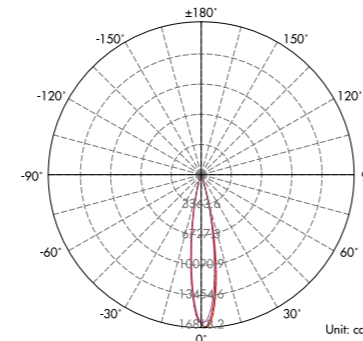

Dimension

Light Distribution Curve (3000K,30°)

Lux distance Curve (3000K,30°)

Illumination Picture (30°)

CE **RoHS COMPLIANT** **IP65 IK07**
3 Years Warranty

Parameter

General Data	
Item No.	FL24W
Power	24 Watts +10%
LED type	1 PC CREE CXA1512 COB LED
Luminous flux	1400 lm +10%
CCT	2700K/3000K/4000K/5700K/6500K
CRI	80+
Beam angle	10°, 20°, 30°
Dimension	125*120*180 mm (Diameter x Length x Height)
Cut out	/ mm
Net weight	/ kgs
Warranty	3 years
Certifications	CE, RoHS
Electrical Data	
Input voltage	AC100-245V 50/60Hz
Insulation class	Class I
Cable	1PC 30 cm H05RN-F 3*1mm ² rubber cable
Driver	builtin constant current driver
Construction Data	
IP rating	IP65 Waterproof
IK rating	IK07
Housing	Aluminium
Protection finishing	Powder coated painted in dark grey
Trim	Tempered Glass
Glass	Tempered Glass
Loading capacity	/
Cable Gland	PG gland
Gasket	silicone ring + silicone glue seal
Accessories	
Spike	205mm height Aluminium spike as optional
Packaging	
Inner box size	/ mm
Carton size	/ cm (/PCS / carton)

LED PROJECTOR LIGHTING SERIES

Light Distribution Curve (3000K, 30°)

Lux distance Curve (3000K, 30°)

Illumination Picture (30°)

Light Distribution Curve (3000K, 30°)

Lux distance Curve (3000K, 30°)

Illumination Picture (30°)

LED PROJECTOR LIGHTING SERIES

LED PROJECTOR LIGHTING SERIES

Light Distribution Curve (3000K, 30°)

Lux distance Curve (3000K, 30°)

Illumination Picture (30°)

Light Distribution Curve (3000K, 30°)

Lux distance Curve (3000K, 30°)