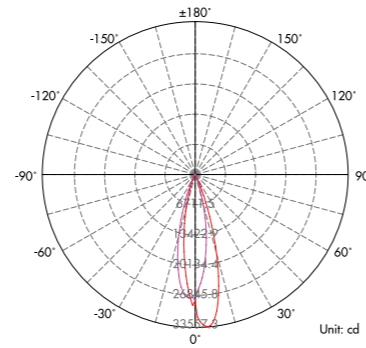

LED PROJECTOR LIGHTING SERIES

LED PROJECTOR LIGHTING SERIES

Dimension

Light Distribution Curve (3000K, 23°)

Lux distance Curve (3000K, 23°)

Height	Center E	Beam Angle: 20.9	Average E	Diameter
3.281ft	280.59fc		203.411fc	1.213ft
1.0m	3020.3lx		2189.52lx	0.370m
6.562ft	70.148fc		50.853fc	2.426ft
2.0m	755.07lx		547.380lx	0.739m
9.843ft	31.177fc		22.601fc	3.639ft
3.0m	335.59lx		243.280lx	1.109m
13.123ft	17.537fc		12.713fc	4.851ft
4.0m	188.77lx		136.845lx	1.479m
16.404ft	11.224fc		8.136fc	6.064ft
5.0m	120.81lx		87.581lx	1.848m

LED PROJECTOR LIGHTING SERIES

LED PROJECTOR LIGHTING SERIES

Dimension

Light Distribution Curve (3000K, 28°)

Lux distance Curve (3000K, 28°)

Illumination Picture (28°)

Dimension

Light Distribution Curve (3000K, 28°)

Lux distance Curve (3000K, 28°)

Illumination Picture (28°)

CE RoHS COMPLIANT IP65 IK04
3 Years Warranty

Parameter	
General Data	
Item No.	FL-48
Power	48 watts
LED type	48 PCS OSRAM 3030 LED
Luminous flux	90-100lm/W
CCT	2700K, 3000K, 4000K, 6000K
CRI	80+
Beam angle	15°, 25°, 30°, 45°, 60°
Dimension	Ø190*170 (mm) Diameter x Height
Cut out	/
Net weight	3.2 kgs
Warranty	3 years
Certifications	CE, RoHS
Electrical Data	
Input voltage	AC100-245V 50/60Hz
Insulation class	Class I
Cable	1PC rubber cable 0.3M H05RN-F 3*1.5mm ² mm square
Driver	Built-in high voltage constant current driver with transformer
Construction Data	
IP rating	IP65 Waterproof
IK rating	IK04
Housing	Die-casting Aluminium
Protection finishing	Powder coated painted in grey
Trim	Die-casting Aluminium
Glass	Step tempered Glass, T=4mm.
Loading capacity	220 kgs
Cable Gland	PG7 IP67
Gasket	O-ring PMQ silicone seal
Accessories	
Spike	The spike is optional
Packaging	
Inner box size	240x270x200 mm
Carton size	51*29*22 cm (2 PCS / carton)

Dimension

Light Distribution Curve (3000K, 23°)

Lux distance Curve (3000K, 23°)

Illumination Picture (23°)

Dimension

Light Distribution Curve (3000K, 23°)

Lux distance Curve (3000K, 23°)

Illumination Picture (23°)