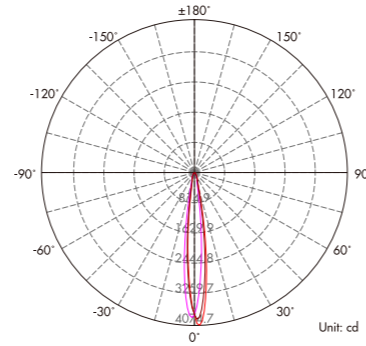

3 Years Warranty

IP65 IK04

Dimension

Light Distribution Curve (3000K,10°)

Lux distance Curve (3000K,10°)

Illumination Picture (10°)

Dimension

Light Distribution Curve (3000K,20°)

Lux distance Curve (3000K,20°)

Illumination Picture (20°)

CE RoHS COMPLIANT IP65 IK07
3 Years Warranty

Parameter

General Data	
Item No.	FL-6V
Power	6.5 Watts +10%
LED type	1 PC CREE CXA1304 COB LED
Luminous flux	440 lm +10%
CCT	2700K/3000K/4000K/5700K/6500K
CRI	80+
Beam angle	10°, 20°, 30°
Dimension	65*65*100mm (Diameter x Length x Height)
Cut out	/ mm
Net weight	/ kgs
Warranty	3 years
Certifications	CE, RoHS
Electrical Data	
Input voltage	AC100-245V 50/60Hz
Insulation class	Class I
Cable	1PC 30 cm H05RN-F 3*1mm ² rubber cable
Driver	builtin constant current driver
Construction Data	
IP rating	IP65 Waterproof
IK rating	IK07
Housing	Aluminium
Protection finishing	Powder coated painted in dark grey
Trim	Tempered Glass
Glass	Tempered Glass
Loading capacity	/
Cable Gland	PG gland
Gasket	silicone ring + silicone glue seal
Accessories	
Spike	205mm height Aluminium spike as optional
Packaging	
Inner box size	/ mm
Carton size	/ cm (/PCS / carton)