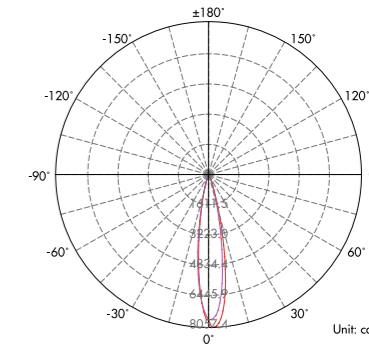

LED PROJECTOR LIGHTING SERIES

LED PROJECTOR LIGHTING SERIES

Light Distribution Curve (3000K, 30°)

Lux distance Curve (3000K, 30°)

Illumination Picture (30°)

Light Distribution Curve (3000K, 30°)

Lux distance Curve (3000K, 30°)

LED PROJECTOR LIGHTING SERIES

LED PROJECTOR LIGHTING SERIES

Dimension

Light Distribution Curve (3000K, 23°)

Lux distance Curve (3000K, 23°)

Height	Center E	Beam Angle: 20.9	Average E	Diameter
3.281ft	280.59fc		203.411fc	1.213ft
1.0m	3020.3lx		2189.52lx	0.370m
6.562ft	70.148fc		50.853fc	2.426ft
2.0m	755.07lx		547.380lx	0.739m
9.843ft	31.177fc		22.601fc	3.639ft
3.0m	335.59lx		243.280lx	1.109m
13.123ft	17.537fc		12.713fc	4.851ft
4.0m	188.77lx		136.845lx	1.479m
16.404ft	11.224fc		8.136fc	6.064ft
5.0m	120.81lx		87.581lx	1.848m