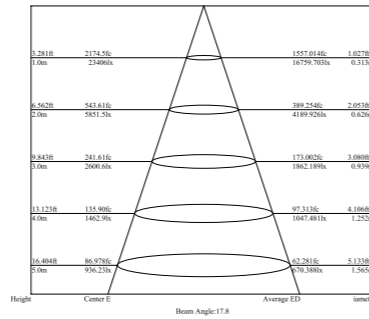

LED PROJECTOR LIGHTING SERIES

LED PROJECTOR LIGHTING SERIES

Light Distribution Curve (3000K, 30°)

Lux distance Curve (3000K, 30°)

Illumination Picture (30°)

Light Distribution Curve (3000K, 30°)

Lux distance Curve (3000K, 30°)