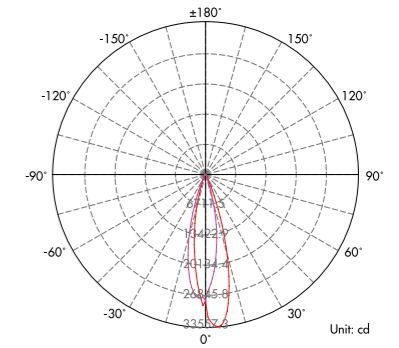

LED PROJECTOR LIGHTING SERIES

LED PROJECTOR LIGHTING SERIES

Dimension

Light Distribution Curve (3000K, 23°)

Lux distance Curve (3000K, 23°)

Height	Center E	Beam Angle: 20.9	Average E	Diameter
3.281ft	280.59fc		203.411fc	1.213ft
1.0m	3020.3lx		2189.52lx	0.370m
6.562ft	70.148fc		50.853fc	2.426ft
2.0m	755.07lx		547.380lx	0.739m
9.843ft	31.177fc		22.601fc	3.639ft
3.0m	335.59lx		243.280lx	1.109m
13.123ft	17.537fc		12.713fc	4.851ft
4.0m	188.77lx		136.845lx	1.479m
16.404ft	11.224fc		8.136fc	6.064ft
5.0m	120.81lx		87.581lx	1.848m

LED PROJECTOR LIGHTING SERIES

LED PROJECTOR LIGHTING SERIES

Dimension

Light Distribution Curve (3000K, 28°)

Lux distance Curve (3000K, 28°)

Illumination Picture (28°)

Dimension

Light Distribution Curve (3000K, 28°)

Lux distance Curve (3000K, 28°)

Illumination Picture (28°)

CE RoHS COMPLIANT IP65 IK04
3 Years Warranty

Parameter	
General Data	
Item No.	FL-48
Power	48 watts
LED type	48 PCS OSRAM 3030 LED
Luminous flux	90-100lm/W
CCT	2700K, 3000K, 4000K, 6000K
CRI	80+
Beam angle	15°, 25°, 30°, 45°, 60°
Dimension	Ø190*170 (mm) Diameter x Height
Cut out	/
Net weight	3.2 kgs
Warranty	3 years
Certifications	CE, RoHS
Electrical Data	
Input voltage	AC100-245V 50/60Hz
Insulation class	Class I
Cable	1PC rubber cable 0.3M H05RN-F 3*1.5mm ² mm square
Driver	Built-in high voltage constant current driver with transformer
Construction Data	
IP rating	IP65 Waterproof
IK rating	IK04
Housing	Die-casting Aluminium
Protection finishing	Powder coated painted in grey
Trim	Die-casting Aluminium
Glass	Step tempered Glass, T=4mm.
Loading capacity	220 kgs
Cable Gland	PG7 IP67
Gasket	O-ring PMQ silicone seal
Accessories	
Spike	The spike is optional
Packaging	
Inner box size	240x270x200 mm
Carton size	51*29*22 cm (2 PCS / carton)

Dimension

Light Distribution Curve (3000K, 23°)

Lux distance Curve (3000K, 23°)

Illumination Picture (23°)

Dimension

Light Distribution Curve (3000K, 23°)

Lux distance Curve (3000K, 23°)

Illumination Picture (23°)