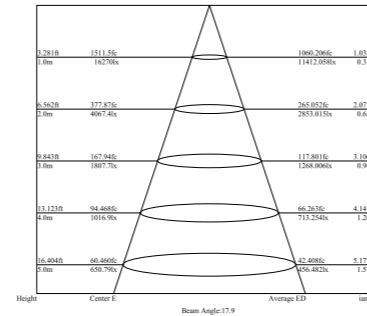

LED PROJECTOR LIGHTING SERIES

LED PROJECTOR LIGHTING SERIES

Light Distribution Curve (3000K, 30°)

Lux distance Curve (3000K, 30°)

Illumination Picture (30°)

Light Distribution Curve (3000K, 30°)

Lux distance Curve (3000K, 30°)

Illumination Picture (30°)

CE RoHS COMPLIANT IP65 IK04

3 Years Warranty

Parameter	
General Data	
Item No.	FL-36
Power	36 Watts / 36 Watts / 50 Watts
LED type	36 PCS 1W LUMINUS LED or RGB 12PCS Red LED, 12 PCS Green LED, 12PCS Blue LED OSRAM LED or 36PCS 2W OSRAM LED
Luminous flux	2950lm~3100 lm
CCT	2700K, 3000K, 4000K, 6000K
CRI	80+
Beam angle	10°, 25°, 30°, 45°, 60°, 85°
Dimension	250 x 295 x 87 (mm) Diameter x Height x Thickness
Cut out	/
Net weight	4.7 kgs
Warranty	3 years
Certifications	CE, RoHS
Electrical Data	
Input voltage	AC 90V-265V
Insulation class	Class I
Cable	1PC rubber cable 1.5M H05RN-F 3 or 4 x0.75mm square
Driver	Built-in high voltage constant current driver with transformer
Construction Data	
IP rating	IP65 Waterproof
IK rating	IK04
Housing	Die-casting Aluminium
Protection finishing	Powder coated painting in black color
Trim	Die-casting Aluminium
Glass	Tempered Glass, T=4mm
Loading capacity	220 kgs
Cable Gland	PG7 IP67
Gasket	PMQ silicone gasket seal
Accessories	
Bracket	With Aluminium spike as options
Packaging	
Inner box size	320*300*160 mm
Carton size	62*32*18.5 cm (4 PCS / carton)