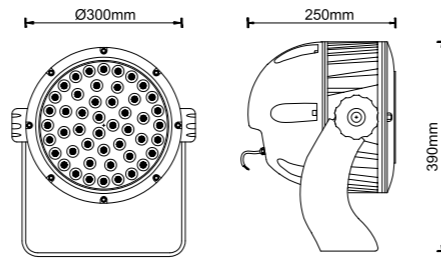

Dimension .....