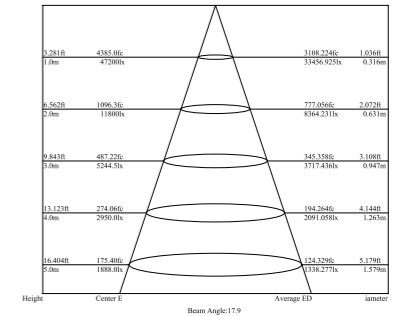

LED PROJECTOR LIGHTING SERIES

LED PROJECTOR LIGHTING SERIES

Light Distribution Curve (3000K, 30°)

Lux distance Curve (3000K, 30°)

Illumination Picture (30°)

Light Distribution Curve (3000K, 30°)

Lux distance Curve (3000K, 30°)

Illumination Picture (30°)

CE RoHS COMPLIANT IP65 IK04

3 Years Warranty

Parameter	
General Data	
Item No.	FL-36
Power	36 Watts / 36 Watts / 50 Watts
LED type	36 PCS 1W LUMINUS LED or RGB 12PCS Red LED, 12 PCS Green LED, 12PCS Blue LED OSRAM LED or 36PCS 2W OSRAM LED
Luminous flux	2950lm~3100 lm
CCT	2700K, 3000K, 4000K, 6000K
CRI	80+
Beam angle	10°, 25°, 30°, 45°, 60°, 85°
Dimension	250 x 295 x 87 (mm) Diameter x Height x Thickness
Cut out	/
Net weight	4.7 kgs
Warranty	3 years
Certifications	CE, RoHS
Electrical Data	
Input voltage	AC 90V-265V
Insulation class	Class I
Cable	1PC rubber cable 1.5M H05RN-F 3 or 4 x0.75mm square
Driver	Built-in high voltage constant current driver with transformer
Construction Data	
IP rating	IP65 Waterproof
IK rating	IK04
Housing	Die-casting Aluminium
Protection finishing	Powder coated painting in black color
Trim	Die-casting Aluminium
Glass	Tempered Glass, T=4mm
Loading capacity	220 kgs
Cable Gland	PG7 IP67
Gasket	PMQ silicone gasket seal
Accessories	
Bracket	With Aluminium spike as options
Packaging	
Inner box size	320*300*160 mm
Carton size	62*32*18.5 cm (4 PCS / carton)