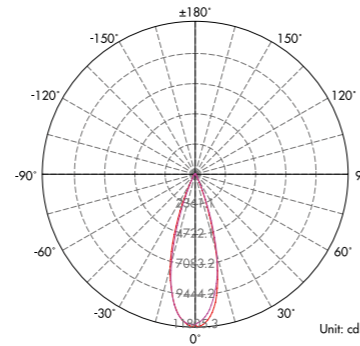

LED PROJECTOR LIGHTING SERIES

LED PROJECTOR LIGHTING SERIES

Dimension

Light Distribution Curve (3000K, 23°)

Lux distance Curve (3000K, 23°)

Height	Center E	Beam Angle: 20.9	Average E	Diameter
3.281ft	280.59fc		203.411fc	1.213ft
1.0m	3020.3lx		2189.52lx	0.370m
6.562ft	70.148fc		50.853fc	2.426ft
2.0m	755.07lx		547.380lx	0.739m
9.843ft	31.177fc		22.601fc	3.639ft
3.0m	335.59lx		243.280lx	1.109m
13.123ft	17.537fc		12.713fc	4.851ft
4.0m	188.77lx		136.845lx	1.479m
16.404ft	11.224fc		8.136fc	6.064ft
5.0m	120.81lx		87.581lx	1.848m

LED PROJECTOR LIGHTING SERIES

LED PROJECTOR LIGHTING SERIES

Dimension

Light Distribution Curve (3000K, 28°)

Lux distance Curve (3000K, 28°)

Illumination Picture (28°)

Dimension

Light Distribution Curve (3000K, 28°)

Lux distance Curve (3000K, 28°)

Illumination Picture (28°)

CE RoHS COMPLIANT IP65 IK04
3 Years Warranty

Parameter	
General Data	
Item No.	FL-48
Power	48 watts
LED type	48 PCS OSRAM 3030 LED
Luminous flux	90-100lm/W
CCT	2700K, 3000K, 4000K, 6000K
CRI	80+
Beam angle	15°, 25°, 30°, 45°, 60°
Dimension	Ø190*170 (mm) Diameter x Height
Cut out	/
Net weight	3.2 kgs
Warranty	3 years
Certifications	CE, RoHS
Electrical Data	
Input voltage	AC100-245V 50/60Hz
Insulation class	Class I
Cable	1PC rubber cable 0.3M H05RN-F 3*1.5mm ² mm square
Driver	Built-in high voltage constant current driver with transformer
Construction Data	
IP rating	IP65 Waterproof
IK rating	IK04
Housing	Die-casting Aluminium
Protection finishing	Powder coated painted in grey
Trim	Die-casting Aluminium
Glass	Step tempered Glass, T=4mm.
Loading capacity	220 kgs
Cable Gland	PG7 IP67
Gasket	O-ring PMQ silicone seal
Accessories	
Spike	The spike is optional
Packaging	
Inner box size	240x270x200 mm
Carton size	51*29*22 cm (2 PCS / carton)