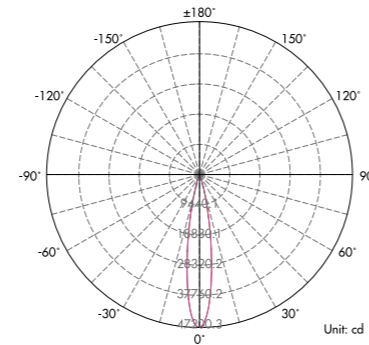

LED PROJECTOR LIGHTING SERIES

LED PROJECTOR LIGHTING SERIES

Light Distribution Curve (3000K, 30°)

Lux distance Curve (3000K, 30°)

Illumination Picture (30°)

Light Distribution Curve (3000K, 30°)

Lux distance Curve (3000K, 30°)

LED PROJECTOR LIGHTING SERIES

LED PROJECTOR LIGHTING SERIES

Dimension

Light Distribution Curve (3000K, 23°)

Lux distance Curve (3000K, 23°)

Height	Center E	Beam Angle: 20.9	Average E	Diameter
3.281ft	280.59fc		203.411fc	1.213ft
1.0m	3020.3lx		2189.52lx	0.370m
6.562ft	70.148fc		50.853fc	2.426ft
2.0m	755.07lx		547.380lx	0.739m
9.843ft	31.177fc		22.601fc	3.639ft
3.0m	335.59lx		243.280lx	1.109m
13.123ft	17.537fc		12.713fc	4.851ft
4.0m	188.77lx		136.845lx	1.479m
16.404ft	11.224fc		8.136fc	6.064ft
5.0m	120.81lx		87.581lx	1.848m

Illumination Picture (23°)

Dimension

Light Distribution Curve (3000K, 28°)

Lux distance Curve (3000K, 28°)

Height	Center E	Beam Angle: 33.5	Average E	Diameter
3.281ft	192.84fc		73.116fc	1.874ft
1.0m	1107.8lx		798.31lx	0.600m
6.562ft	25.711fc		18.079fc	3.948ft
2.0m	298.75lx		194.60lx	1.200m
9.843ft	11.427fc		8.032fc	5.922ft
3.0m	123.92lx		86.490lx	1.950m
13.123ft	6.418fc		4.526fc	7.827ft
4.0m	69.188lx		48.01lx	2.401m
16.404ft	4.116fc		2.893fc	9.871ft
5.0m	44.282lx		11.16lx	3.000m