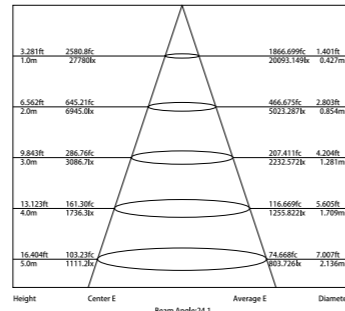

LED PROJECTOR LIGHTING SERIES

LED PROJECTOR LIGHTING SERIES

Dimension

Light Distribution Curve (3000K, 28°)

Lux distance Curve (3000K, 28°)

Illumination Picture (28°)

Dimension

Light Distribution Curve (3000K, 28°)

Lux distance Curve (3000K, 28°)

Illumination Picture (28°)

CE RoHS COMPLIANT IP65 IK04
3 Years Warranty

Parameter	
General Data	
Item No.	FL-48
Power	48 watts
LED type	48 PCS OSRAM 3030 LED
Luminous flux	90-100lm/W
CCT	2700K, 3000K, 4000K, 6000K
CRI	80+
Beam angle	15°, 25°, 30°, 45°, 60°
Dimension	Ø190*170 (mm) Diameter x Height
Cut out	/
Net weight	3.2 kgs
Warranty	3 years
Certifications	CE, RoHS
Electrical Data	
Input voltage	AC100-245V 50/60Hz
Insulation class	Class I
Cable	1PC rubber cable 0.3M H05RN-F 3*1.5mm ² mm square
Driver	Built-in high voltage constant current driver with transformer
Construction Data	
IP rating	IP65 Waterproof
IK rating	IK04
Housing	Die-casting Aluminium
Protection finishing	Powder coated painted in grey
Trim	Die-casting Aluminium
Glass	Step tempered Glass, T=4mm.
Loading capacity	220 kgs
Cable Gland	PG7 IP67
Gasket	O-ring PMQ silicone seal
Accessories	
Spike	The spike is optional
Packaging	
Inner box size	240x270x200 mm
Carton size	51*29*22 cm (2 PCS / carton)

Dimension

Light Distribution Curve (3000K, 23°)

Lux distance Curve (3000K, 23°)

Illumination Picture (23°)

Dimension

Light Distribution Curve (3000K, 23°)

Lux distance Curve (3000K, 23°)

Illumination Picture (23°)