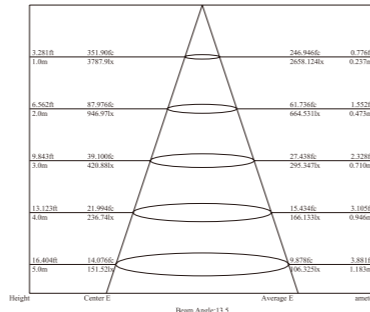

3 Years Warranty

IP65 IK04

Dimension

Light Distribution Curve (3000K,10°)

Lux distance Curve (3000K,10°)

Illumination Picture (10°)

Dimension

Light Distribution Curve (3000K,20°)

Lux distance Curve (3000K,20°)

Illumination Picture (20°)

CE RoHS COMPLIANT IP65 IK07
3 Years Warranty

Parameter

General Data	
Item No.	FL-6V
Power	6.5 Watts +10%
LED type	1 PC CREE CXA1304 COB LED
Luminous flux	440 lm +10%
CCT	2700K/3000K/4000K/5700K/6500K
CRI	80+
Beam angle	10°, 20°, 30°
Dimension	65*65*100mm (Diameter x Length x Height)
Cut out	/ mm
Net weight	/ kgs
Warranty	3 years
Certifications	CE, RoHS
Electrical Data	
Input voltage	AC100-245V 50/60Hz
Insulation class	Class I
Cable	1PC 30 cm H05RN-F 3*1mm ² rubber cable
Driver	builtin constant current driver
Construction Data	
IP rating	IP65 Waterproof
IK rating	IK07
Housing	Aluminium
Protection finishing	Powder coated painted in dark grey
Trim	Tempered Glass
Glass	Tempered Glass
Loading capacity	/
Cable Gland	PG gland
Gasket	silicone ring + silicone glue seal
Accessories	
Spike	205mm height Aluminium spike as optional
Packaging	
Inner box size	/ mm
Carton size	/ cm (/PCS / carton)