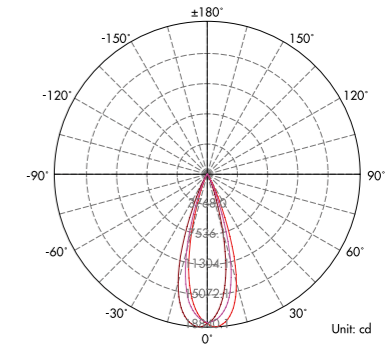

Illumination Picture (23°)

Dimension

Light Distribution Curve (3000K, 28°)

Lux distance Curve (3000K, 28°)

Height	Center E	Beam Angle: 33.5	Average E	Diameter
3.281ft	192.84fc		73.116fc	1.874ft
1.0m	1107.8lx		798.31lx	0.600m
6.562ft	25.711fc		18.079fc	3.948ft
2.0m	298.75lx		194.60lx	1.200m
9.843ft	11.427fc		8.032fc	5.922ft
3.0m	123.92lx		86.490lx	1.950m
13.123ft	6.418fc		4.526fc	7.827ft
4.0m	69.188lx		48.01lx	2.401m
16.404ft	4.116fc		2.893fc	9.871ft
5.0m	44.282lx		11.16lx	3.000m

LED PROJECTOR LIGHTING SERIES

LED PROJECTOR LIGHTING SERIES

Dimension

Light Distribution Curve (3000K, 28°)

Lux distance Curve (3000K, 28°)

Illumination Picture (28°)

Dimension

Light Distribution Curve (3000K, 28°)

Lux distance Curve (3000K, 28°)

Illumination Picture (28°)

CE RoHS COMPLIANT IP65 IK04
3 Years Warranty

Parameter	
General Data	
Item No.	FL-48
Power	48 watts
LED type	48 PCS OSRAM 3030 LED
Luminous flux	90-100lm/W
CCT	2700K, 3000K, 4000K, 6000K
CRI	80+
Beam angle	15°, 25°, 30°, 45°, 60°
Dimension	Ø190*170 (mm) Diameter x Height
Cut out	/
Net weight	3.2 kgs
Warranty	3 years
Certifications	CE, RoHS
Electrical Data	
Input voltage	AC100-245V 50/60Hz
Insulation class	Class I
Cable	1PC rubber cable 0.3M H05RN-F 3*1.5mm ² mm square
Driver	Built-in high voltage constant current driver with transformer
Construction Data	
IP rating	IP65 Waterproof
IK rating	IK04
Housing	Die-casting Aluminium
Protection finishing	Powder coated painted in grey
Trim	Die-casting Aluminium
Glass	Step tempered Glass, T=4mm.
Loading capacity	220 kgs
Cable Gland	PG7 IP67
Gasket	O-ring PMQ silicone seal
Accessories	
Spike	The spike is optional
Packaging	
Inner box size	240x270x200 mm
Carton size	51*29*22 cm (2 PCS / carton)