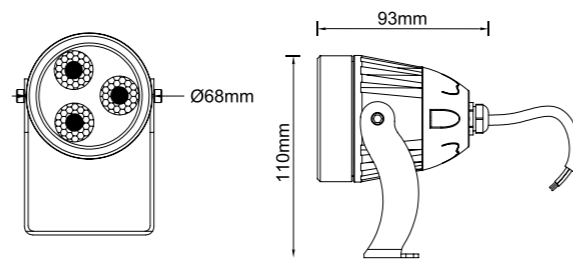

CE RoHS COMPLIANT IP65 IK04 3 Years Warranty

Parameter	
General Data	
Item No.	FL-12
Power	12 Watts as standard (24 watt as optional)
LED type	12 PCS 1W OSRAM LED
Luminous flux	1000~1100 lm
CCT	2700K, 3000K, 4000K, 6000K
CRI	80+
Beam angle	10°, 25°, 30°, 45°, 60°, 85°
Dimension	140 x 215 (mm) Diameter x Height
Cut out	/
Net weight	1.45 kgs
Warranty	3 years
Certifications	CE, RoHS
Electrical Data	
Input voltage	AC 90V-265V
Insulation class	Class I
Cable	1PC PVC cable 1M H05RN-F 3x1mm square
Driver	Built-in high voltage constant current driver with transformer
Construction Data	
IP rating	IP65 Waterproof
IK rating	IK04
Housing	Die-casting Aluminium
Protection finishing	Powder coated painting in black color
Trim	Die-casting Aluminium
Glass	Tempered Glass, T=4mm
Loading capacity	220 kgs
Cable Gland	PG7 IP67
Gasket	PMQ silicone gasket seal
Accessories	
Round Base	With round base that's for mounting on the ground
Packaging	
Inner box size	150*150*230 mm
Carton size	48*32*25.5 cm (8PCS / carton)

LED PROJECTOR LIGHTING SERIES

LED PROJECTOR LIGHTING SERIES

Dimension

Light Distribution Curve (3000K, 23°)

Lux distance Curve (3000K, 23°)

Height	Center E	Beam Angle: 20.9	Average E	Diameter
3.281ft	280.59fc		203.411fc	1.213ft
1.0m	3020.3lx		2189.52lx	0.370m
6.562ft	70.148fc		50.853fc	2.426ft
2.0m	755.07lx		547.380lx	0.739m
9.843ft	31.177fc		22.601fc	3.639ft
3.0m	335.59lx		243.280lx	1.109m
13.123ft	17.537fc		12.713fc	4.851ft
4.0m	188.77lx		136.845lx	1.479m
16.404ft	11.224fc		8.136fc	6.064ft
5.0m	120.81lx		87.581lx	1.848m