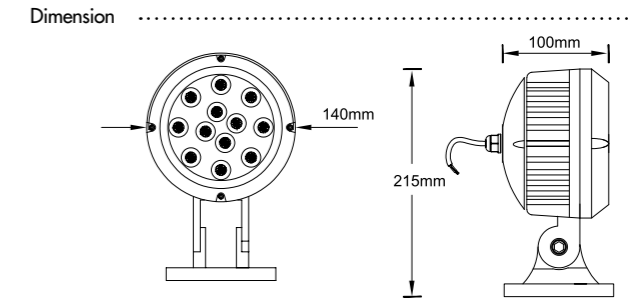

LED PROJECTOR LIGHTING SERIES

LED PROJECTOR LIGHTING SERIES

Light Distribution Curve (3000K, 30°)

Lux distance Curve (3000K, 30°)

Illumination Picture (30°)

Light Distribution Curve (3000K, 30°)

Lux distance Curve (3000K, 30°)

Illumination Picture (30°)

CE RoHS COMPLIANT IP65 IK04 3 Years Warranty

Parameter	
General Data	
Item No.	FL-12
Power	12 Watts as standard (24 watt as optional)
LED type	12 PCS 1W OSRAM LED
Luminous flux	1000~1100 lm
CCT	2700K, 3000K, 4000K, 6000K
CRI	80+
Beam angle	10°, 25°, 30°, 45°, 60°, 85°
Dimension	140 x 200 (mm) Diameter x Height
Cut out	/
Net weight	1.55 kgs
Warranty	3 years
Certifications	CE, RoHS
Electrical Data	
Input voltage	AC 90V-265V
Insulation class	Class I
Cable	1PC PVC cable 1M H05RN-F 3x1mm square
Driver	Built-in high voltage constant current driver with transformer
Construction Data	
IP rating	IP65 Waterproof
IK rating	IK04
Housing	Die-casting Aluminium
Protection finishing	Powder coated painting in black color
Trim	Die-casting Aluminium
Glass	Tempered Glass, T=4mm
Loading capacity	220 kgs
Cable Gland	PG7 IP67
Gasket	PMQ silicone gasket seal
Accessories	
Round Base	With round base that's for mounting on the ground
Shield	With shield that's for anti-glare
Packaging	
Inner box size	220*160*220 mm
Carton size	66.5*46*24.5 cm (8PCS / carton)

LED PROJECTOR LIGHTING SERIES

LED PROJECTOR LIGHTING SERIES

Dimension

Light Distribution Curve (3000K, 23°)

Lux distance Curve (3000K, 23°)

Height	Center E	Beam Angle: 20.9	Average E	Diameter
3.281ft	280.59fc		203.411fc	1.213ft
1.0m	3020.3lx		2189.52lx	0.370m
6.562ft	70.148fc		50.853fc	2.426ft
2.0m	755.07lx		547.380lx	0.739m
9.843ft	31.177fc		22.601fc	3.639ft
3.0m	335.59lx		243.280lx	1.109m
13.123ft	17.537fc		12.713fc	4.851ft
4.0m	188.77lx		136.845lx	1.479m
16.404ft	11.224fc		8.136fc	6.064ft
5.0m	120.81lx		87.581lx	1.848m