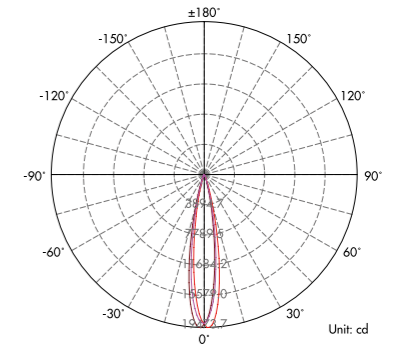

Dimension

Light Distribution Curve (3000K,30°)

Lux distance Curve (3000K,30°)

Illumination Picture (30°)

CE **RoHS COMPLIANT** **IP65 IK07**
3 Years Warranty

Parameter

General Data	
Item No.	FL24W
Power	24 Watts +10%
LED type	1 PC CREE CXA1512 COB LED
Luminous flux	1400 lm +10%
CCT	2700K/3000K/4000K/5700K/6500K
CRI	80+
Beam angle	10°, 20°, 30°
Dimension	125*120*180 mm (Diameter x Length x Height)
Cut out	/ mm
Net weight	/ kgs
Warranty	3 years
Certifications	CE, RoHS
Electrical Data	
Input voltage	AC100-245V 50/60Hz
Insulation class	Class I
Cable	1PC 30 cm H05RN-F 3*1mm ² rubber cable
Driver	builtin constant current driver
Construction Data	
IP rating	IP65 Waterproof
IK rating	IK07
Housing	Aluminium
Protection finishing	Powder coated painted in dark grey
Trim	Tempered Glass
Glass	Tempered Glass
Loading capacity	/
Cable Gland	PG gland
Gasket	silicone ring + silicone glue seal
Accessories	
Spike	205mm height Aluminium spike as optional
Packaging	
Inner box size	/ mm
Carton size	/ cm (/PCS / carton)

LED PROJECTOR LIGHTING SERIES

Light Distribution Curve (3000K, 30°)

Lux distance Curve (3000K, 30°)

Illumination Picture (30°)

Light Distribution Curve (3000K, 30°)

Lux distance Curve (3000K, 30°)

Illumination Picture (30°)