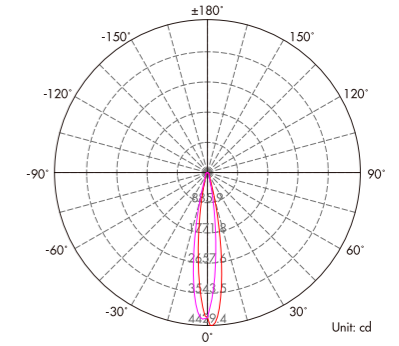

3 Years Warranty

IP65 IK04

Dimension

Light Distribution Curve (3000K,10°)

Lux distance Curve (3000K,10°)

Illumination Picture (10°)

Dimension

Light Distribution Curve (3000K,20°)

Lux distance Curve (3000K,20°)

Illumination Picture (20°)

CE RoHS COMPLIANT IP65 IK07
3 Years Warranty

Parameter

General Data	
Item No.	FL-6V
Power	6.5 Watts +10%
LED type	1 PC CREE CXA1304 COB LED
Luminous flux	440 lm +10%
CCT	2700K/3000K/4000K/5700K/6500K
CRI	80+
Beam angle	10°, 20°, 30°
Dimension	65*65*100mm (Diameter x Length x Height)
Cut out	/ mm
Net weight	/ kgs
Warranty	3 years
Certifications	CE, RoHS
Electrical Data	
Input voltage	AC100-245V 50/60Hz
Insulation class	Class I
Cable	1PC 30 cm H05RN-F 3*1mm ² rubber cable
Driver	builtin constant current driver
Construction Data	
IP rating	IP65 Waterproof
IK rating	IK07
Housing	Aluminium
Protection finishing	Powder coated painted in dark grey
Trim	Tempered Glass
Glass	Tempered Glass
Loading capacity	/
Cable Gland	PG gland
Gasket	silicone ring + silicone glue seal
Accessories	
Spike	205mm height Aluminium spike as optional
Packaging	
Inner box size	/ mm
Carton size	/ cm (/PCS / carton)