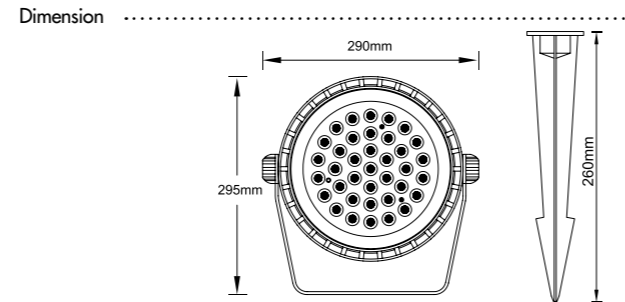

CE RoHS COMPLIANT IP65 IK04

3 Years Warranty

Parameter	
General Data	
Item No.	FL-36
Power	36 Watts / 36 Watts / 50 Watts
LED type	36 PCS 1W LUMINUS LED or RGB 12PCS Red LED, 12 PCS Green LED, 12PCS Blue LED OSRAM LED or 36PCS 2W OSRAM LED
Luminous flux	2950lm~3100 lm
CCT	2700K, 3000K, 4000K, 6000K
CRI	80+
Beam angle	10°, 25°, 30°, 45°, 60°, 85°
Dimension	250 x 295 x 87 (mm) Diameter x Height x Thickness
Cut out	/
Net weight	4.7 kgs
Warranty	3 years
Certifications	CE, RoHS
Electrical Data	
Input voltage	AC 90V-265V
Insulation class	Class I
Cable	1PC rubber cable 1.5M H05RN-F 3 or 4 x0.75mm square
Driver	Built-in high voltage constant current driver with transformer
Construction Data	
IP rating	IP65 Waterproof
IK rating	IK04
Housing	Die-casting Aluminium
Protection finishing	Powder coated painting in black color
Trim	Die-casting Aluminium
Glass	Tempered Glass, T=4mm
Loading capacity	220 kgs
Cable Gland	PG7 IP67
Gasket	PMQ silicone gasket seal
Accessories	
Bracket	With Aluminium spike as options
Packaging	
Inner box size	320*300*160 mm
Carton size	62*32*18.5 cm (4 PCS / carton)

CE RoHS COMPLIANT IP65 IK04

3 Years Warranty