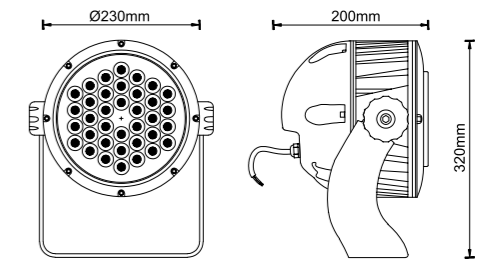

LED PROJECTOR LIGHTING SERIES

LED PROJECTOR LIGHTING SERIES

Dimension

Light Distribution Curve (3000K, 28°)

Lux distance Curve (3000K, 28°)

Illumination Picture (28°)

Dimension

Light Distribution Curve (3000K, 28°)

Lux distance Curve (3000K, 28°)

Illumination Picture (28°)

CE RoHS COMPLIANT IP65 IK04
3 Years Warranty

Parameter	
General Data	
Item No.	FL-48
Power	48 watts
LED type	48 PCS OSRAM 3030 LED
Luminous flux	90-100lm/W
CCT	2700K, 3000K, 4000K, 6000K
CRI	80+
Beam angle	15°, 25°, 30°, 45°, 60°
Dimension	Ø190*170 (mm) Diameter x Height
Cut out	/
Net weight	3.2 kgs
Warranty	3 years
Certifications	CE, RoHS
Electrical Data	
Input voltage	AC100-245V 50/60Hz
Insulation class	Class I
Cable	1PC rubber cable 0.3M H05RN-F 3*1.5mm ² mm square
Driver	Built-in high voltage constant current driver with transformer
Construction Data	
IP rating	IP65 Waterproof
IK rating	IK04
Housing	Die-casting Aluminium
Protection finishing	Powder coated painted in grey
Trim	Die-casting Aluminium
Glass	Step tempered Glass, T=4mm.
Loading capacity	220 kgs
Cable Gland	PG7 IP67
Gasket	O-ring PMQ silicone seal
Accessories	
Spike	The spike is optional
Packaging	
Inner box size	240x270x200 mm
Carton size	51*29*22 cm (2 PCS / carton)