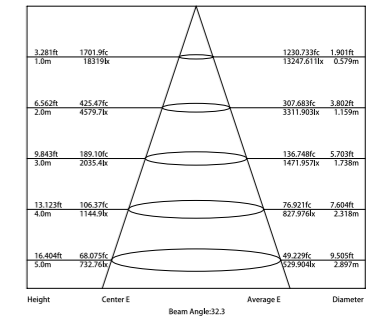

LED PROJECTOR LIGHTING SERIES

LED PROJECTOR LIGHTING SERIES

Dimension

Light Distribution Curve (3000K, 23°)

Lux distance Curve (3000K, 23°)

Height	Center E	Beam Angle: 20.9	Average E	Diameter
3.281ft	280.59fc		203.411fc	1.213ft
1.0m	3020.3lx		2189.52lx	0.370m
6.562ft	70.148fc		50.853fc	2.426ft
2.0m	755.07lx		547.380lx	0.739m
9.843ft	31.177fc		22.601fc	3.639ft
3.0m	335.59lx		243.280lx	1.109m
13.123ft	17.537fc		12.713fc	4.851ft
4.0m	188.77lx		136.845lx	1.479m
16.404ft	11.224fc		8.136fc	6.064ft
5.0m	120.81lx		87.581lx	1.848m

LED PROJECTOR LIGHTING SERIES

LED PROJECTOR LIGHTING SERIES

Dimension

Light Distribution Curve (3000K, 28°)

Lux distance Curve (3000K, 28°)

Illumination Picture (28°)

Dimension

Light Distribution Curve (3000K, 28°)

Lux distance Curve (3000K, 28°)

Illumination Picture (28°)

CE RoHS COMPLIANT IP65 IK04
3 Years Warranty

Parameter	
General Data	
Item No.	FL-48
Power	48 watts
LED type	48 PCS OSRAM 3030 LED
Luminous flux	90-100lm/W
CCT	2700K, 3000K, 4000K, 6000K
CRI	80+
Beam angle	15°, 25°, 30°, 45°, 60°
Dimension	Ø190*170 (mm) Diameter x Height
Cut out	/
Net weight	3.2 kgs
Warranty	3 years
Certifications	CE, RoHS
Electrical Data	
Input voltage	AC100-245V 50/60Hz
Insulation class	Class I
Cable	1PC rubber cable 0.3M H05RN-F 3*1.5mm ² mm square
Driver	Built-in high voltage constant current driver with transformer
Construction Data	
IP rating	IP65 Waterproof
IK rating	IK04
Housing	Die-casting Aluminium
Protection finishing	Powder coated painted in grey
Trim	Die-casting Aluminium
Glass	Step tempered Glass, T=4mm.
Loading capacity	220 kgs
Cable Gland	PG7 IP67
Gasket	O-ring PMQ silicone seal
Accessories	
Spike	The spike is optional
Packaging	
Inner box size	240x270x200 mm
Carton size	51*29*22 cm (2 PCS / carton)