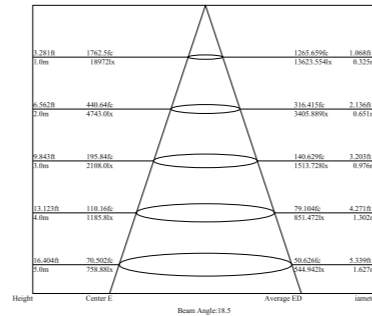

Dimension

Light Distribution Curve (3000K,30°)

Lux distance Curve (3000K,30°)

Illumination Picture (30°)

CE **RoHS COMPLIANT** **IP65 IK07**
3 Years Warranty

Parameter

General Data	
Item No.	FL24W
Power	24 Watts +10%
LED type	1 PC CREE CXA1512 COB LED
Luminous flux	1400 lm +10%
CCT	2700K/3000K/4000K/5700K/6500K
CRI	80+
Beam angle	10°, 20°, 30°
Dimension	125*120*180 mm (Diameter x Length x Height)
Cut out	/ mm
Net weight	/ kgs
Warranty	3 years
Certifications	CE, RoHS
Electrical Data	
Input voltage	AC100-245V 50/60Hz
Insulation class	Class I
Cable	1PC 30 cm H05RN-F 3*1mm ² rubber cable
Driver	builtin constant current driver
Construction Data	
IP rating	IP65 Waterproof
IK rating	IK07
Housing	Aluminium
Protection finishing	Powder coated painted in dark grey
Trim	Tempered Glass
Glass	Tempered Glass
Loading capacity	/
Cable Gland	PG gland
Gasket	silicone ring + silicone glue seal
Accessories	
Spike	205mm height Aluminium spike as optional
Packaging	
Inner box size	/ mm
Carton size	/ cm (/PCS / carton)

LED PROJECTOR LIGHTING SERIES

Light Distribution Curve (3000K, 30°)

Lux distance Curve (3000K, 30°)

Illumination Picture (30°)

Light Distribution Curve (3000K, 30°)

Lux distance Curve (3000K, 30°)

Illumination Picture (30°)