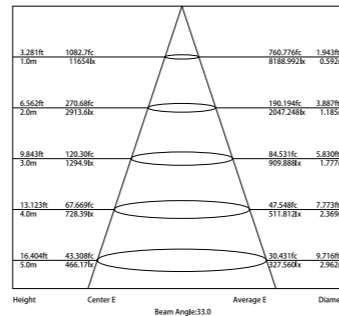

LED PROJECTOR LIGHTING SERIES

LED PROJECTOR LIGHTING SERIES

Dimension

Light Distribution Curve (3000K, 23°)

Lux distance Curve (3000K, 23°)

Height	Center E	Beam Angle: 20.9	Average E	Diameter
3.281ft	280.59fc		203.411fc	1.213ft
1.0m	3020.3lx		2189.52lx	0.370m
6.562ft	70.148fc		50.853fc	2.426ft
2.0m	755.07lx		547.380lx	0.739m
9.843ft	31.177fc		22.601fc	3.639ft
3.0m	335.59lx		243.280lx	1.109m
13.123ft	17.537fc		12.713fc	4.851ft
4.0m	188.77lx		136.845lx	1.479m
16.404ft	11.224fc		8.136fc	6.064ft
5.0m	120.81lx		87.581lx	1.848m

LED PROJECTOR LIGHTING SERIES

LED PROJECTOR LIGHTING SERIES

Dimension

Light Distribution Curve (3000K, 28°)

Lux distance Curve (3000K, 28°)

Illumination Picture (28°)

Dimension

Light Distribution Curve (3000K, 28°)

Lux distance Curve (3000K, 28°)

Illumination Picture (28°)

CE RoHS COMPLIANT IP65 IK04
3 Years Warranty

Parameter	
General Data	
Item No.	FL-48
Power	48 watts
LED type	48 PCS OSRAM 3030 LED
Luminous flux	90-100lm/W
CCT	2700K, 3000K, 4000K, 6000K
CRI	80+
Beam angle	15°, 25°, 30°, 45°, 60°
Dimension	Ø190*170 (mm) Diameter x Height
Cut out	/
Net weight	3.2 kgs
Warranty	3 years
Certifications	CE, RoHS
Electrical Data	
Input voltage	AC100-245V 50/60Hz
Insulation class	Class I
Cable	1PC rubber cable 0.3M H05RN-F 3*1.5mm ² mm square
Driver	Built-in high voltage constant current driver with transformer
Construction Data	
IP rating	IP65 Waterproof
IK rating	IK04
Housing	Die-casting Aluminium
Protection finishing	Powder coated painted in grey
Trim	Die-casting Aluminium
Glass	Step tempered Glass, T=4mm.
Loading capacity	220 kgs
Cable Gland	PG7 IP67
Gasket	O-ring PMQ silicone seal
Accessories	
Spike	The spike is optional
Packaging	
Inner box size	240x270x200 mm
Carton size	51*29*22 cm (2 PCS / carton)