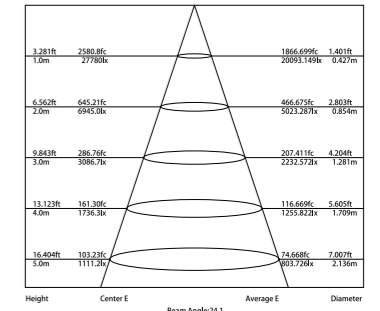

LED PROJECTOR LIGHTING SERIES

LED PROJECTOR LIGHTING SERIES

Dimension

Light Distribution Curve (3000K, 23°)

Lux distance Curve (3000K, 23°)

Height	Center E	Beam Angle: 20.9	Average E	Diameter
3.281ft	280.59fc		203.411fc	1.213ft
1.0m	3020.3lx		2189.52lx	0.370m
6.562ft	70.148fc		50.853fc	2.426ft
2.0m	755.07lx		547.380lx	0.739m
9.843ft	31.177fc		22.601fc	3.639ft
3.0m	335.59lx		243.280lx	1.109m
13.123ft	17.537fc		12.713fc	4.851ft
4.0m	188.77lx		136.845lx	1.479m
16.404ft	11.224fc		8.136fc	6.064ft
5.0m	120.81lx		87.581lx	1.848m

LED PROJECTOR LIGHTING SERIES

LED PROJECTOR LIGHTING SERIES

Dimension

Light Distribution Curve (3000K, 28°)

Lux distance Curve (3000K, 28°)

Illumination Picture (28°)

Dimension

Light Distribution Curve (3000K, 28°)

Lux distance Curve (3000K, 28°)

Illumination Picture (28°)

CE RoHS COMPLIANT IP65 IK04
3 Years Warranty

Parameter	
General Data	
Item No.	FL-48
Power	48 watts
LED type	48 PCS OSRAM 3030 LED
Luminous flux	90-100lm/W
CCT	2700K, 3000K, 4000K, 6000K
CRI	80+
Beam angle	15°, 25°, 30°, 45°, 60°
Dimension	Ø190*170 (mm) Diameter x Height
Cut out	/
Net weight	3.2 kgs
Warranty	3 years
Certifications	CE, RoHS
Electrical Data	
Input voltage	AC100-245V 50/60Hz
Insulation class	Class I
Cable	1PC rubber cable 0.3M H05RN-F 3*1.5mm ² mm square
Driver	Built-in high voltage constant current driver with transformer
Construction Data	
IP rating	IP65 Waterproof
IK rating	IK04
Housing	Die-casting Aluminium
Protection finishing	Powder coated painted in grey
Trim	Die-casting Aluminium
Glass	Step tempered Glass, T=4mm.
Loading capacity	220 kgs
Cable Gland	PG7 IP67
Gasket	O-ring PMQ silicone seal
Accessories	
Spike	The spike is optional
Packaging	
Inner box size	240x270x200 mm
Carton size	51*29*22 cm (2 PCS / carton)

Dimension

Light Distribution Curve (3000K, 23°)

Lux distance Curve (3000K, 23°)

Illumination Picture (23°)

Dimension

Light Distribution Curve (3000K, 23°)

Lux distance Curve (3000K, 23°)

Illumination Picture (23°)