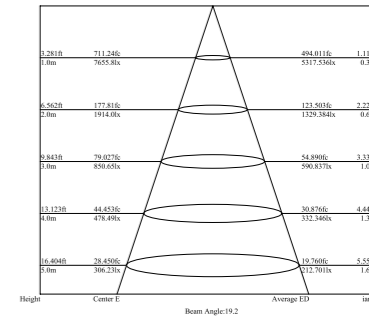

LED PROJECTOR LIGHTING SERIES

LED PROJECTOR LIGHTING SERIES

Light Distribution Curve (3000K, 30°)

Lux distance Curve (3000K, 30°)

Illumination Picture (30°)

Light Distribution Curve (3000K, 30°)

Lux distance Curve (3000K, 30°)

Illumination Picture (30°)

CE RoHS COMPLIANT IP65 IK04 3 Years Warranty

Parameter	
General Data	
Item No.	FL-12
Power	12 Watts as standard (24 watt as optional)
LED type	12 PCS 1W OSRAM LED
Luminous flux	1000~1100 lm
CCT	2700K, 3000K, 4000K, 6000K
CRI	80+
Beam angle	10°, 25°, 30°, 45°, 60°, 85°
Dimension	140 x 200 (mm) Diameter x Height
Cut out	/
Net weight	1.55 kgs
Warranty	3 years
Certifications	CE, RoHS
Electrical Data	
Input voltage	AC 90V-265V
Insulation class	Class I
Cable	1PC PVC cable 1M H05RN-F 3x1mm square
Driver	Built-in high voltage constant current driver with transformer
Construction Data	
IP rating	IP65 Waterproof
IK rating	IK04
Housing	Die-casting Aluminium
Protection finishing	Powder coated painting in black color
Trim	Die-casting Aluminium
Glass	Tempered Glass, T=4mm
Loading capacity	220 kgs
Cable Gland	PG7 IP67
Gasket	PMQ silicone gasket seal
Accessories	
Round Base	With round base that's for mounting on the ground
Shield	With shield that's for anti-glare
Packaging	
Inner box size	220*160*220 mm
Carton size	66.5*46*24.5 cm (8PCS / carton)

LED PROJECTOR LIGHTING SERIES

LED PROJECTOR LIGHTING SERIES

Dimension

Light Distribution Curve (3000K, 23°)

Lux distance Curve (3000K, 23°)

Height	Center E	Beam Angle: 20.9	Average E	Diameter
3.281ft	280.59fc		203.411fc	1.213ft
1.0m	3020.3lx		2189.52lx	0.370m
6.562ft	70.148fc		50.853fc	2.426ft
2.0m	755.07lx		547.380lx	0.739m
9.843ft	31.177fc		22.601fc	3.639ft
3.0m	335.59lx		243.280lx	1.109m
13.123ft	17.537fc		12.713fc	4.851ft
4.0m	188.77lx		136.845lx	1.479m
16.404ft	11.224fc		8.136fc	6.064ft
5.0m	120.81lx		87.581lx	1.848m