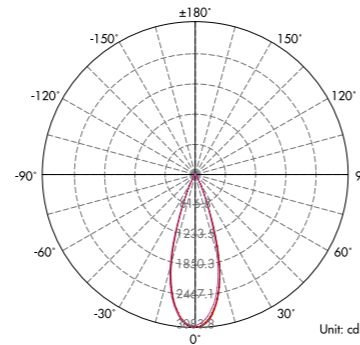

LED PROJECTOR LIGHTING SERIES

LED PROJECTOR LIGHTING SERIES

Dimension

Light Distribution Curve (3000K, 23°)

Lux distance Curve (3000K, 23°)

Height	Center E	Beam Angle: 20.9	Average E	Diameter
3.281ft	280.59fc		203.411fc	1.213ft
1.0m	3020.3lx		2189.52lx	0.370m
6.562ft	70.148fc		50.853fc	2.426ft
2.0m	755.07lx		547.380lx	0.739m
9.843ft	31.177fc		22.601fc	3.639ft
3.0m	335.59lx		243.280lx	1.109m
13.123ft	17.537fc		12.713fc	4.851ft
4.0m	188.77lx		136.845lx	1.479m
16.404ft	11.224fc		8.136fc	6.064ft
5.0m	120.81lx		87.581lx	1.848m

Illumination Picture (23°)

Dimension

Light Distribution Curve (3000K, 28°)

Lux distance Curve (3000K, 28°)

Height	Center E	Beam Angle: 33.5	Average E	Diameter
3.281ft	192.84fc		73.116fc	1.874ft
1.0m	1107.8lx		798.31lx	0.600m
6.562ft	25.711fc		18.079fc	3.948ft
2.0m	298.75lx		194.60lx	1.200m
9.843ft	11.427fc		8.032fc	5.922ft
3.0m	123.92lx		86.490lx	1.950m
13.123ft	6.418fc		4.526fc	7.827ft
4.0m	69.188lx		48.01lx	2.401m
16.404ft	4.116fc		2.893fc	9.871ft
5.0m	44.282lx		11.16lx	3.000m

LED PROJECTOR LIGHTING SERIES

LED PROJECTOR LIGHTING SERIES

Dimension

Light Distribution Curve (3000K, 28°)

Lux distance Curve (3000K, 28°)

Illumination Picture (28°)

Dimension

Light Distribution Curve (3000K, 28°)