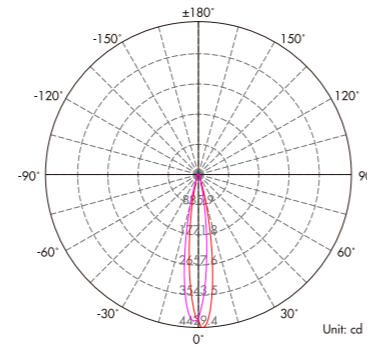

Lux distance Curve (3000K,20°)

Illumination Picture (20°)

CE RoHS COMPLIANT IP65 IK07
3 Years Warranty

Parameter

General Data	
Item No.	FL-6V
Power	6.5 Watts +10%
LED type	1 PC CREE CXA1304 COB LED
Luminous flux	440 lm +10%
CCT	2700K/3000K/4000K/5700K/6500K
CRI	80+
Beam angle	10°, 20°, 30°
Dimension	65*65*100mm (Diameter x Length x Height)
Cut out	/ mm
Net weight	/ kgs
Warranty	3 years
Certifications	CE, RoHS
Electrical Data	
Input voltage	AC100-245V 50/60Hz
Insulation class	Class I
Cable	1PC 30 cm H05RN-F 3*1mm ² rubber cable
Driver	builtin constant current driver
Construction Data	
IP rating	IP65 Waterproof
IK rating	IK07
Housing	Aluminium
Protection finishing	Powder coated painted in dark grey
Trim	Tempered Glass
Glass	Tempered Glass
Loading capacity	/
Cable Gland	PG gland
Gasket	silicone ring + silicone glue seal
Accessories	
Spike	205mm height Aluminium spike as optional
Packaging	
Inner box size	/ mm
Carton size	/ cm (/PCS / carton)

Dimension

Light Distribution Curve (3000K,30°)

Lux distance Curve (3000K,30°)

Illumination Picture (30°)

CE **RoHS COMPLIANT** **IP65 IK07**
3 Years Warranty

Parameter

General Data	
Item No.	FL24W
Power	24 Watts +10%
LED type	1 PC CREE CXA1512 COB LED
Luminous flux	1400 lm +10%
CCT	2700K/3000K/4000K/5700K/6500K
CRI	80+
Beam angle	10°, 20°, 30°
Dimension	125*120*180 mm (Diameter x Length x Height)
Cut out	/ mm
Net weight	/ kgs
Warranty	3 years
Certifications	CE, RoHS
Electrical Data	
Input voltage	AC100-245V 50/60Hz
Insulation class	Class I
Cable	1PC 30 cm H05RN-F 3*1mm ² rubber cable
Driver	builtin constant current driver
Construction Data	
IP rating	IP65 Waterproof
IK rating	IK07
Housing	Aluminium
Protection finishing	Powder coated painted in dark grey
Trim	Tempered Glass
Glass	Tempered Glass
Loading capacity	/
Cable Gland	PG gland
Gasket	silicone ring + silicone glue seal
Accessories	
Spike	205mm height Aluminium spike as optional
Packaging	
Inner box size	/ mm
Carton size	/ cm (/PCS / carton)