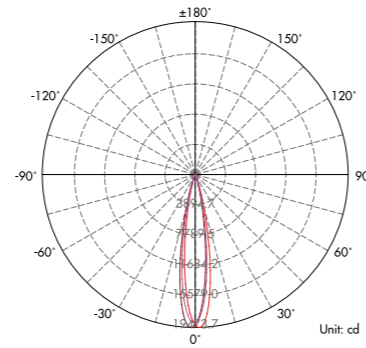

Dimension

Light Distribution Curve (3000K,30°)

Lux distance Curve (3000K,30°)

Illumination Picture (30°)

CE **RoHS COMPLIANT** **IP65 IK07**
3 Years Warranty

Parameter

General Data	
Item No.	FL24W
Power	24 Watts +10%
LED type	1 PC CREE CXA1512 COB LED
Luminous flux	1400 lm +10%
CCT	2700K/3000K/4000K/5700K/6500K
CRI	80+
Beam angle	10°, 20°, 30°
Dimension	125*120*180 mm (Diameter x Length x Height)
Cut out	/ mm
Net weight	/ kgs
Warranty	3 years
Certifications	CE, RoHS
Electrical Data	
Input voltage	AC100-245V 50/60Hz
Insulation class	Class I
Cable	1PC 30 cm H05RN-F 3*1mm ² rubber cable
Driver	builtin constant current driver
Construction Data	
IP rating	IP65 Waterproof
IK rating	IK07
Housing	Aluminium
Protection finishing	Powder coated painted in dark grey
Trim	Tempered Glass
Glass	Tempered Glass
Loading capacity	/
Cable Gland	PG gland
Gasket	silicone ring + silicone glue seal
Accessories	
Spike	205mm height Aluminium spike as optional
Packaging	
Inner box size	/ mm
Carton size	/ cm (/PCS / carton)

LED PROJECTOR LIGHTING SERIES

Light Distribution Curve (3000K, 30°)

Lux distance Curve (3000K, 30°)

Illumination Picture (30°)

Light Distribution Curve (3000K, 30°)

Lux distance Curve (3000K, 30°)

Illumination Picture (30°)