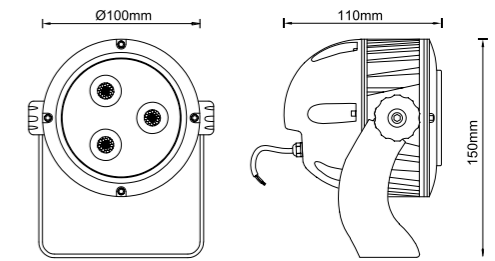

LED PROJECTOR LIGHTING SERIES

LED PROJECTOR LIGHTING SERIES

Dimension

Light Distribution Curve (3000K, 23°)

Lux distance Curve (3000K, 23°)

Height	Center E	Beam Angle: 20.9	Average E	Diameter
3.281ft	280.59fc		203.411fc	1.213ft
1.0m	3020.3lx		2189.52lx	0.370m
6.562ft	70.148fc		50.853fc	2.426ft
2.0m	755.07lx		547.380lx	0.739m
9.843ft	31.177fc		22.601fc	3.639ft
3.0m	335.59lx		243.280lx	1.109m
13.123ft	17.537fc		12.713fc	4.851ft
4.0m	188.77lx		136.845lx	1.479m
16.404ft	11.224fc		8.136fc	6.064ft
5.0m	120.81lx		87.581lx	1.848m

Illumination Picture (23°)

Dimension

Light Distribution Curve (3000K, 28°)

Lux distance Curve (3000K, 28°)

Height	Center E	Beam Angle: 33.5	Average E	Diameter
3.281ft	192.84fc		73.116fc	1.874ft
1.0m	1107.8lx		798.31lx	0.600m
6.562ft	25.711fc		18.079fc	3.948ft
2.0m	298.75lx		194.60lx	1.200m
9.843ft	11.427fc		8.032fc	5.922ft
3.0m	123.92lx		86.490lx	1.950m
13.123ft	6.418fc		4.526fc	7.827ft
4.0m	69.188lx		48.01lx	2.401m
16.404ft	4.116fc		2.893fc	9.871ft
5.0m	44.282lx		11.16lx	3.000m