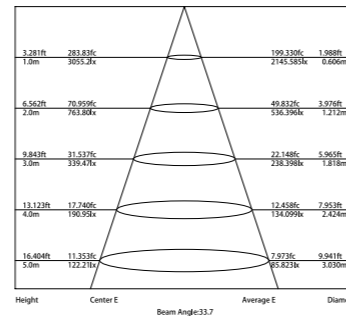

LED PROJECTOR LIGHTING SERIES

LED PROJECTOR LIGHTING SERIES

Dimension

Light Distribution Curve (3000K, 23°)

Lux distance Curve (3000K, 23°)

Height	Center E	Beam Angle: 20.9	Average E	Diameter
3.281ft	280.59fc		203.411fc	1.213ft
1.0m	3020.3lx		2189.52lx	0.370m
6.562ft	70.148fc		50.853fc	2.426ft
2.0m	755.07lx		547.380lx	0.739m
9.843ft	31.177fc		22.601fc	3.639ft
3.0m	335.59lx		243.280lx	1.109m
13.123ft	17.537fc		12.713fc	4.851ft
4.0m	188.77lx		136.845lx	1.479m
16.404ft	11.224fc		8.136fc	6.064ft
5.0m	120.81lx		87.581lx	1.848m

Illumination Picture (23°)

Dimension

Light Distribution Curve (3000K, 28°)

Lux distance Curve (3000K, 28°)

Height	Center E	Beam Angle: 33.5	Average E	Diameter
3.281ft	192.84fc		73.116fc	1.874ft
1.0m	1107.8lx		798.31lx	0.600m
6.562ft	25.711fc		18.079fc	3.948ft
2.0m	298.75lx		194.60lx	1.200m
9.843ft	11.427fc		8.032fc	5.922ft
3.0m	123.92lx		86.490lx	1.950m
13.123ft	6.418fc		4.526fc	7.827ft
4.0m	69.188lx		48.01lx	2.401m
16.404ft	4.116fc		2.893fc	9.871ft
5.0m	44.282lx		11.16lx	3.000m

LED PROJECTOR LIGHTING SERIES

LED PROJECTOR LIGHTING SERIES

Dimension

Light Distribution Curve (3000K, 28°)

Lux distance Curve (3000K, 28°)

Illumination Picture (28°)

Dimension

Light Distribution Curve (3000K, 28°)