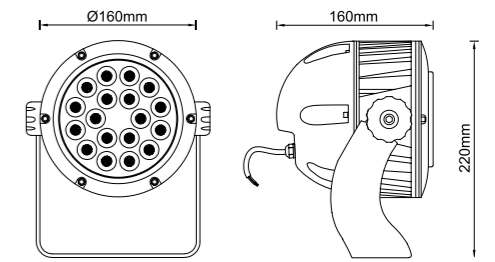

LED PROJECTOR LIGHTING SERIES

LED PROJECTOR LIGHTING SERIES

Dimension

Light Distribution Curve (3000K, 28°)

Lux distance Curve (3000K, 28°)

Illumination Picture (28°)

Dimension

Light Distribution Curve (3000K, 28°)

Lux distance Curve (3000K, 28°)

Illumination Picture (28°)

CE RoHS COMPLIANT IP65 IK04

3 Years Warranty

Parameter

General Data	
Item No.	FL-24
Power	24 watts
LED type	24 PCS OSRAM 3030 LED
Luminous flux	90-100lm/W
CCT	2700K, 3000K, 4000K, 6000K
CRI	80+
Beam angle	15°, 25°, 30°, 45°, 60°
Dimension	Ø130*130 (mm) Diameter x Height
Cut out	/
Net weight	1.7 kgs
Warranty	3 years
Certifications	CE, RoHS
Electrical Data	
Input voltage	AC100-245V 50/60Hz
Insulation class	Class I
Cable	1PC rubber cable 0.3M H05RN-F 3*1.5mm ² mm square
Driver	Built-in high voltage constant current driver with transformer
Construction Data	
IP rating	IP65 Waterproof
IK rating	IK04
Housing	Die-casting Aluminium
Protection finishing	Powder coated painted in grey
Trim	Die-casting Aluminium
Glass	Step tempered Glass, T=4mm.
Loading capacity	220 kgs
Cable Gland	PG7 IP67
Gasket	O-ring PMQ silicone seal
Accessories	
Spike	The spike is optional
Packaging	
Inner box size	240x170x150 mm
Carton size	40*36*17 cm (4 PCS / carton)