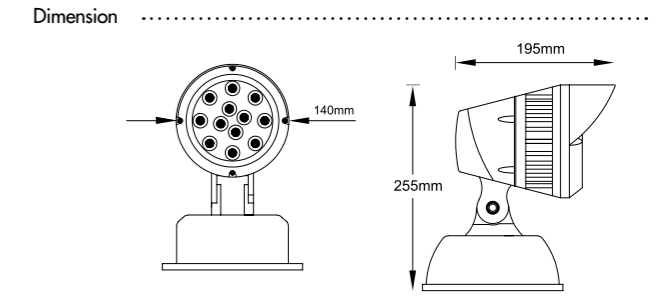

LED PROJECTOR LIGHTING SERIES

LED PROJECTOR LIGHTING SERIES

Light Distribution Curve (3000K, 30°)

Lux distance Curve (3000K, 30°)

Illumination Picture (30°)

Light Distribution Curve (3000K, 30°)

Lux distance Curve (3000K, 30°)

Illumination Picture (30°)

CE RoHS COMPLIANT IP65 IK04

3 Years Warranty

Parameter	
General Data	
Item No.	FL-36
Power	36 Watts / 36 Watts / 50 Watts
LED type	36 PCS 1W LUMINUS LED or RGB 12PCS Red LED, 12 PCS Green LED, 12PCS Blue LED OSRAM LED or 36PCS 2W OSRAM LED
Luminous flux	2950lm~3100 lm
CCT	2700K, 3000K, 4000K, 6000K
CRI	80+
Beam angle	10°, 25°, 30°, 45°, 60°, 85°
Dimension	250 x 295 x 87 (mm) Diameter x Height x Thickness
Cut out	/
Net weight	4.7 kgs
Warranty	3 years
Certifications	CE, RoHS
Electrical Data	
Input voltage	AC 90V-265V
Insulation class	Class I
Cable	1PC rubber cable 1.5M H05RN-F 3 or 4 x0.75mm square
Driver	Built-in high voltage constant current driver with transformer
Construction Data	
IP rating	IP65 Waterproof
IK rating	IK04
Housing	Die-casting Aluminium
Protection finishing	Powder coated painting in black color
Trim	Die-casting Aluminium
Glass	Tempered Glass, T=4mm
Loading capacity	220 kgs
Cable Gland	PG7 IP67
Gasket	PMQ silicone gasket seal
Accessories	
Bracket	With Aluminium spike as options
Packaging	
Inner box size	320*300*160 mm
Carton size	62*32*18.5 cm (4 PCS / carton)