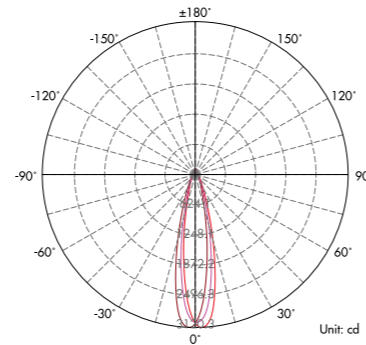

LED PROJECTOR LIGHTING SERIES

LED PROJECTOR LIGHTING SERIES

Dimension

Light Distribution Curve (3000K, 23°)

Lux distance Curve (3000K, 23°)

Height	Center E	Beam Angle: 20.9	Average E	Diameter
3.281ft	280.59fc		203.411fc	1.213ft
1.0m	3020.3lx		2189.52lx	0.370m
6.562ft	70.148fc		50.853fc	2.426ft
2.0m	755.07lx		547.380lx	0.739m
9.843ft	31.177fc		22.601fc	3.639ft
3.0m	335.59lx		243.280lx	1.109m
13.123ft	17.537fc		12.713fc	4.851ft
4.0m	188.77lx		136.845lx	1.479m
16.404ft	11.224fc		8.136fc	6.064ft
5.0m	120.81lx		87.581lx	1.848m

Illumination Picture (23°)

Dimension

Light Distribution Curve (3000K, 28°)

Lux distance Curve (3000K, 28°)

Height	Center E	Beam Angle: 33.5	Average E	Diameter
3.281ft	192.84fc		73.116fc	1.874ft
1.0m	1107.8lx		798.31lx	0.600m
6.562ft	25.711fc		18.079fc	3.948ft
2.0m	298.75lx		194.60lx	1.200m
9.843ft	11.427fc		8.032fc	5.922ft
3.0m	123.92lx		86.490lx	1.950m
13.123ft	6.418fc		4.526fc	7.827ft
4.0m	69.188lx		48.01lx	2.401m
16.404ft	4.116fc		2.893fc	9.871ft
5.0m	44.282lx		11.16lx	3.000m