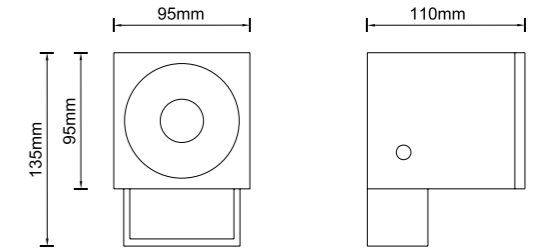

Dimension .....

Light Distribution Curve (3000K,20°) .....