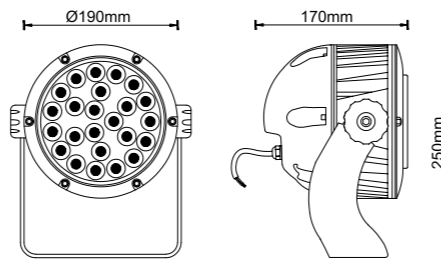

Dimension .....