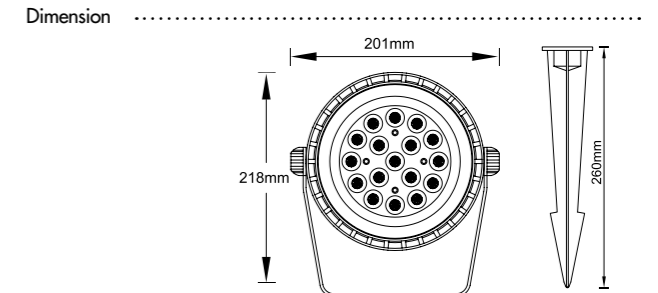

Dimension

Light Distribution Curve (3000K,30°)

Lux distance Curve (3000K,30°)

Illumination Picture (30°)

CE **RoHS COMPLIANT** **IP65 IK07**
3 Years Warranty

Parameter

General Data	
Item No.	FL24W
Power	24 Watts +10%
LED type	1 PC CREE CXA1512 COB LED
Luminous flux	1400 lm +10%
CCT	2700K/3000K/4000K/5700K/6500K
CRI	80+
Beam angle	10°, 20°, 30°
Dimension	125*120*180 mm (Diameter x Length x Height)
Cut out	/ mm
Net weight	/ kgs
Warranty	3 years
Certifications	CE, RoHS
Electrical Data	
Input voltage	AC100-245V 50/60Hz
Insulation class	Class I
Cable	1PC 30 cm H05RN-F 3*1mm ² rubber cable
Driver	builtin constant current driver
Construction Data	
IP rating	IP65 Waterproof
IK rating	IK07
Housing	Aluminium
Protection finishing	Powder coated painted in dark grey
Trim	Tempered Glass
Glass	Tempered Glass
Loading capacity	/
Cable Gland	PG gland
Gasket	silicone ring + silicone glue seal
Accessories	
Spike	205mm height Aluminium spike as optional
Packaging	
Inner box size	/ mm
Carton size	/ cm (/PCS / carton)

LED PROJECTOR LIGHTING SERIES

Light Distribution Curve (3000K, 30°)

Lux distance Curve (3000K, 30°)

Illumination Picture (30°)

Light Distribution Curve (3000K, 30°)

Lux distance Curve (3000K, 30°)

Illumination Picture (30°)