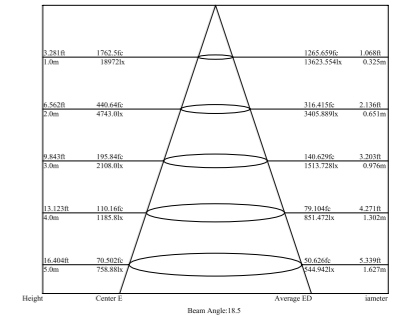

Dimension

Light Distribution Curve (3000K,30°)

Lux distance Curve (3000K,30°)

Illumination Picture (30°)

CE **RoHS COMPLIANT** **IP65 IK07**
3 Years Warranty

Parameter

General Data	
Item No.	FL24W
Power	24 Watts +10%
LED type	1 PC CREE CXA1512 COB LED
Luminous flux	1400 lm +10%
CCT	2700K/3000K/4000K/5700K/6500K
CRI	80+
Beam angle	10°, 20°, 30°
Dimension	125*120*180 mm (Diameter x Length x Height)
Cut out	/ mm
Net weight	/ kgs
Warranty	3 years
Certifications	CE, RoHS
Electrical Data	
Input voltage	AC100-245V 50/60Hz
Insulation class	Class I
Cable	1PC 30 cm H05RN-F 3*1mm ² rubber cable
Driver	builtin constant current driver
Construction Data	
IP rating	IP65 Waterproof
IK rating	IK07
Housing	Aluminium
Protection finishing	Powder coated painted in dark grey
Trim	Tempered Glass
Glass	Tempered Glass
Loading capacity	/
Cable Gland	PG gland
Gasket	silicone ring + silicone glue seal
Accessories	
Spike	205mm height Aluminium spike as optional
Packaging	
Inner box size	/ mm
Carton size	/ cm (/PCS / carton)

LED PROJECTOR LIGHTING SERIES

Light Distribution Curve (3000K, 30°)

Lux distance Curve (3000K, 30°)

Illumination Picture (30°)

Light Distribution Curve (3000K, 30°)

Lux distance Curve (3000K, 30°)

Illumination Picture (30°)