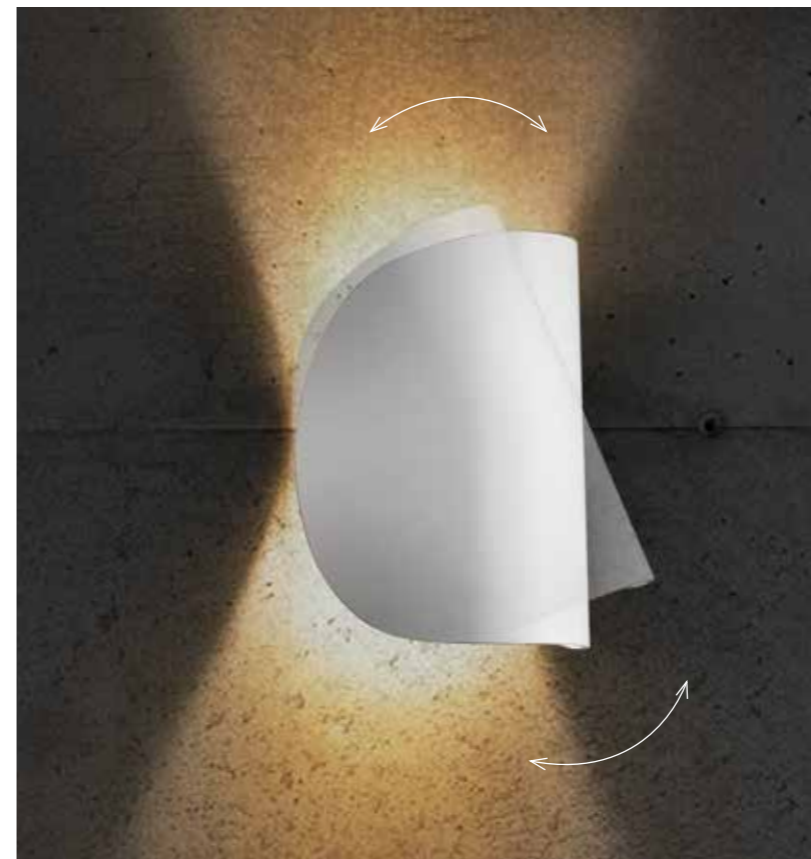

Dimensions

NW-A108

LED Chip	Bridgelux
CRI	>80
Watts	6W
Voltage	110-220V
Color Temperature	3000K/4000K
Material	Aluminum
Color	WHT/BLK/Grey
Waterproof Rate	IP54
Size (MM)	W165 H105 D115
Beam Angel	180° adjustable