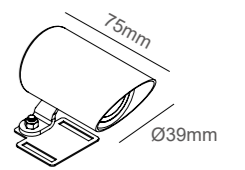

## Nelux Architectural Garden Lighting

INNOVATIVE TECHNOLOGY FOR ARCHITECTURAL LIGHTING

**Dimensions**

Item No.	Lamp	Watts	K	Beam Angle	CRI	Lumens	IP	Input
NS-0215-B	LED	3W	3000K	30°/50°	90+	295lm	65	DC24V
NS-0216-B	LED	7W	3000K	30°/50°	90+	460lm	65	DC24V