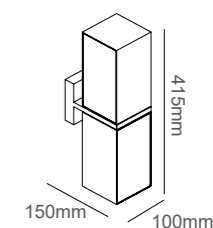

Item No.	Lamp	Watts	K	CRI	Lumens	IP	Input
NW-093	LED	36W	3000K	90+	2450lm	65	AC220~240V