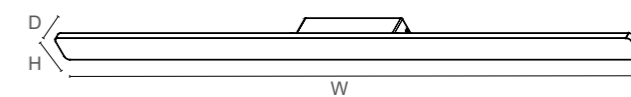

Item No.	Lamp	Watts	K	CRI	Lumens	IP	Dimensions	Material	Input
NW-1058-1000	LED	18W	3000K	90+	1600lm	65	H52 D12 W1040	Aluminum	AC220~240V
NW-1058-1200	LED	20W	3000K	90+	1900lm	65	H52 D12 W1240	Aluminum	AC220~240V
NW-1058-1500	LED	24W	3000K	90+	2300lm	65	H52 D12 W1440	Aluminum	AC220~240V
NW-1058-1800	LED	28W	3000K	90+	2600lm	65	H52 D12 W1840	Aluminum	AC220~240V