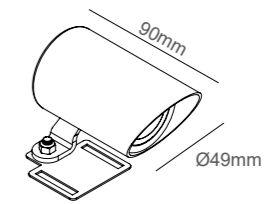

## Nelux Architectural Garden Lighting

INNOVATIVE TECHNOLOGY FOR ARCHITECTURAL LIGHTING

**Dimensions**

Item No.	Lamp	Watts	K	Beam Angle	CRI	Lumens	IP	Input
NS-0215-B	LED	3W	3000K	30°/50°	90+	295lm	65	DC24V
NS-0216-B	LED	7W	3000K	30°/50°	90+	460lm	65	DC24V