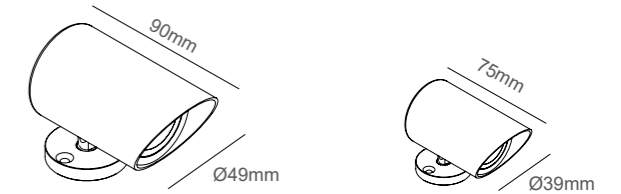

## Nelux Architectural Garden Lighting

INNOVATIVE TECHNOLOGY FOR ARCHITECTURAL LIGHTING

**Dimensions**

Item No.	Lamp	Watts	K	Beam Angle	CRI	Lumens	IP	Input
NS-0215-B	LED	3W	3000K	30°/50°	90+	295lm	65	DC24V
NS-0216-B	LED	7W	3000K	30°/50°	90+	460lm	65	DC24V

14

Dimensions

Dimensions

Item No.	Lamp	Watts	K	Beam Angle	CRI	Lumens	IP	Input
NS-0215-A	LED	3W	3000K	30°/50°	90+	295lm	65	DC24V
NS-0216-A'	LED	7W	3000K	30°/50°	90+	460lm	65	DC24V

Item No.	Lamp	Watts	K	Beam Angle	CRI	Lumens	IP	Input
NS-0215-C	LED	3W	3000K	30°/50°	90+	295lm	65	DC24V
NS-0216-C	LED	7W	3000K	30°/50°	90+	460lm	65	DC24V