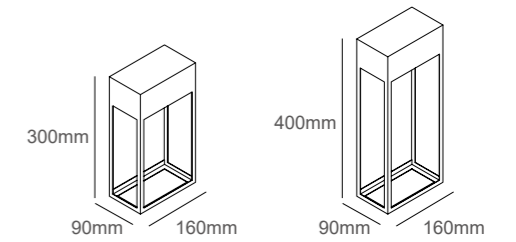

Dimensions

Item No.	Lamp	Watts	K	CRI	Lumens	IP	Input
NW-095-300	LED	20W	3000K	80+	1500lm	65	AC220~240V
NW-095-400	LED	20W	3000K	80+	1500lm	65	AC220~240V