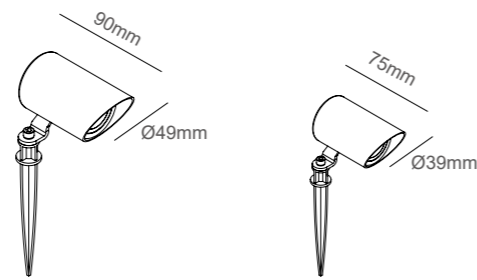

Dimensions