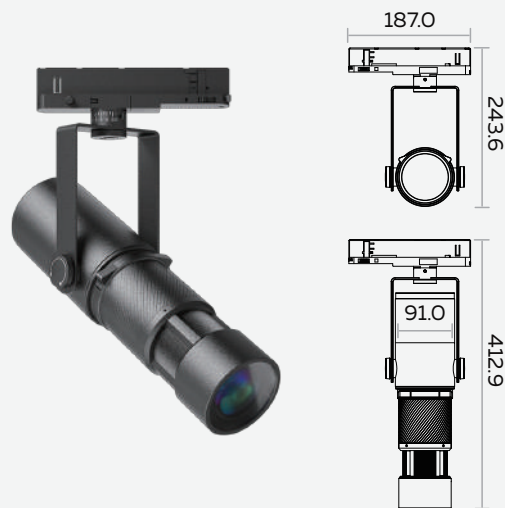

· Design color

· Coloured filters

KH- PRO Series

Special Track light for Museum and Art Gallery

Standard Version (Unit:mm)

Black

GOBO Version (Unit:mm)

30W