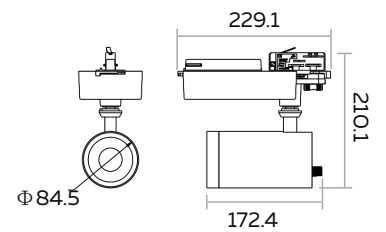

KH-085

IP20

Technical Date

CRI	Flux	Optic	Code
≥90 / ≥95	95-100 LM/W	12°/24°/38°/60°/10-60°/34.5°/65°	KH-085

20W / 30W

- 2700K
- 3000K
- 4000K
- 5000K
- 5700K

AC200-240V50/60Hz

4 wires/6 wires

Standard / 0-10V DIM / Triac Dim/

DALI / 2.4GRF/ TUYA/ CASAMBI CITIZEN /

CREE / OSRAM

TRIDONIC/OSRAM/PHILIPS

Adapter on track / Surface mounted

Warranty: 5Years

KH - 085

surface mounted