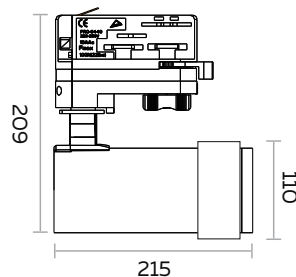

KH-046-40W-Zoom

10°–60° Zoomable

CRI: ≥ 90 / ≥ 95

2700K 3000K 4000K 5000K 5700K

80-85 Lm/W

4 wires/6 wires

Warranty: 5 Years