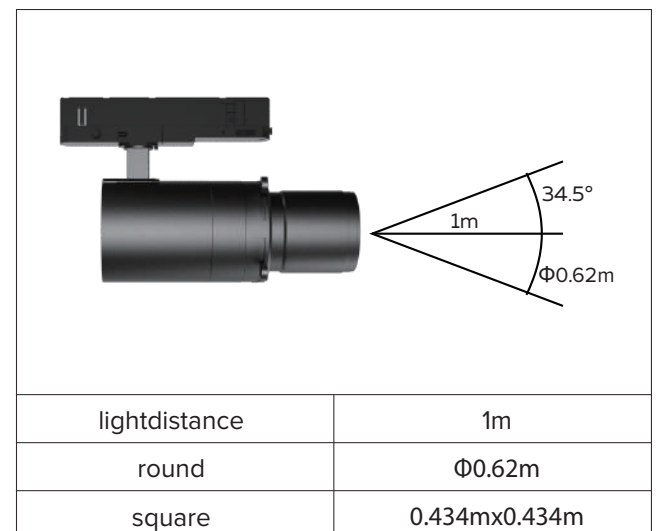

KH-049 Series

New

Special Track light for Museum and Art Gallery

KH-049

34.5°

- ☒ Black
- ☐ White

30W

34.5°

CRI: ≥90 / ≥95

- 2700K
- 3000K
- 4000K
- 5000K
- 5700K

AC200-240V 50/60Hz

4 wires/6 wires

0-10V / DALI / TUYA / CASAMBI

Warranty: 5 Years

Accessories

light data