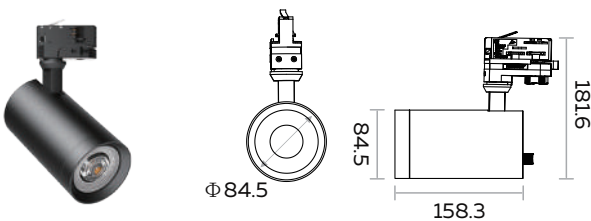

KH-085

IP20

Technical Date

CRI	Flux	Optic	Code
≥90 / ≥95	95-100 LM/W	12°/24°/38°/60°/10-60°/34.5°/65°	KH-085

20W / 30W

- 2700K
- 3000K
- 4000K
- 5000K
- 5700K

AC200-240V50/60Hz

4 wires/6 wires

Standard / 0-10V DIM / Triac Dim/

DALI / 2.4GRF/ TUYA/ CASAMBI CITIZEN /

CREE / OSRAM

TRIDONIC/OSRAM/PHILIPS

Adapter on track / Surface mounted

Warranty: 5Years

KH - 085

surface mounted