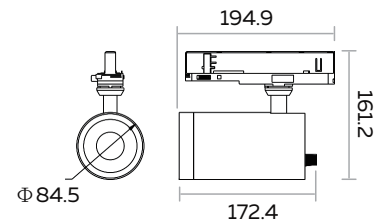

KH-085

IP20

Technical Date

CRI	Flux	Optic	Code
≥90 / ≥95	95-100 LM/W	12°/24°/38°/60°/10-60°/34.5°/65°	KH-085

20W / 30W

- 2700K
- 3000K
- 4000K
- 5000K
- 5700K

AC200-240V50/60Hz

4 wires/6 wires

Standard / 0-10V DIM / Triac Dim/

DALI / 2.4GRF/ TUYA/ CASAMBI CITIZEN /

CREE / OSRAM

TRIDONIC/OSRAM/PHILIPS

Adapter on track / Surface mounted

Warranty: 5Years

KH - 085

surface mounted