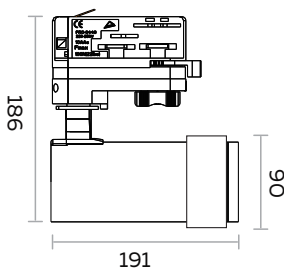

KH-046-30W-Zoom

10°–60° Zoomable

CRI: ≥ 90 / ≥ 95

2700K 3000K 4000K 5000K 5700K

80-85 Lm/W

4 wires/6 wires

Warranty: 5 Years

KH-046-10W-Zoom