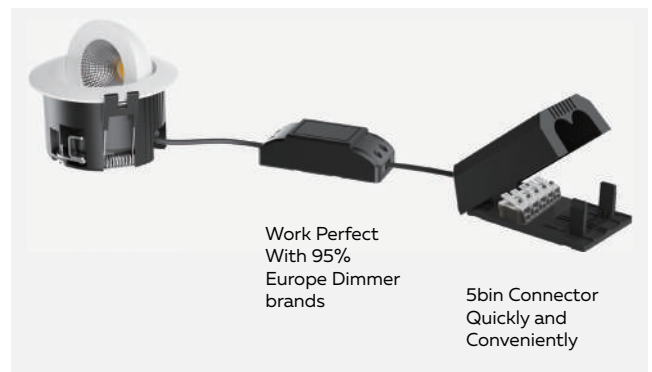

Widely Application Available