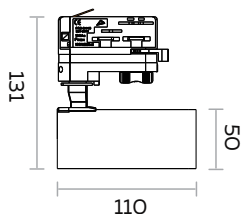

KH-045-7W

15° / 24° / 38° / 50°

CRI: ≥90 / ≥95

2700K 3000K 4000K 5000K 5700K

100-120LM/W

4 wires/6 wires

Warranty: 5 Years