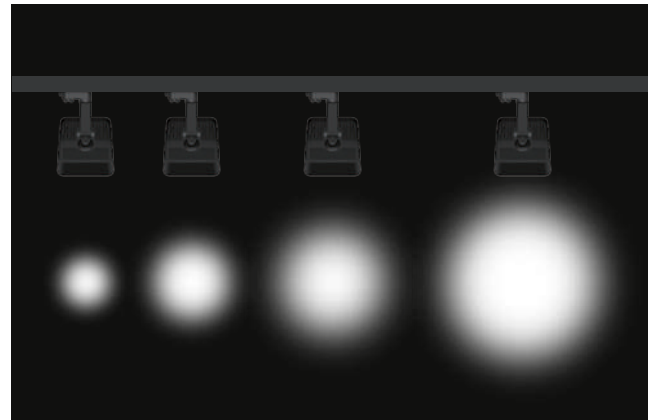

Warranty: 5 Years

Dimensions(Unit:mm)

Track Adapter Version

30w

HSH-T080 Non Dimmable

CRI	Flux	Optic	Code
≥90 ≥95	2400LM	12°/24°/38°/50°/50x50°/35x75°	KH-08001

HSH-T080 0-10V Dimmable

CRI	Flux	Optic	Code
≥90 ≥95	2400LM	12°/24°/38°/50°/50x50°/35x75°	KH-08011