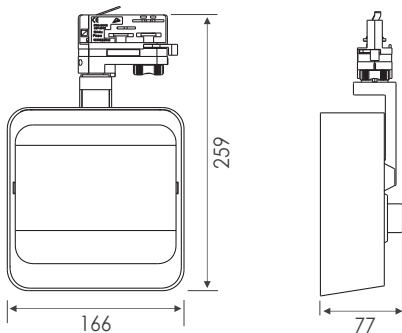

Warranty: 5 Years

Dimensions(Unit:mm)

Track Adapter Version

30w

HSH-T080 Non Dimmable

CRI	Flux	Optic	Code
≥90 ≥95	2400LM	12°/24°/38°/50°/50x50°/35x75°	KH-08001

HSH-T080 0-10V Dimmable

CRI	Flux	Optic	Code
≥90 ≥95	2400LM	12°/24°/38°/50°/50x50°/35x75°	KH-08011