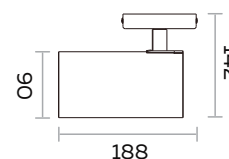

KH-045 Non Dimmable

W	CRI	Flux	Optic	Code
30W	≥90 / ≥95	2850Lm	15°/24°/38°/50°	KH 045 SERIES

KH-045 0-10V Dimmable

W	CRI	Flux	Optic	Code
30W	≥90 / ≥95	2850Lm	15°/24°/38°/50°	KH 045 SERIES