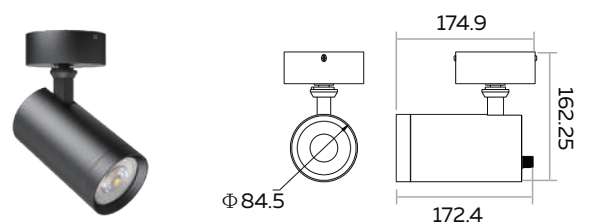

DALI / 2.4GRF/ TUYA/ CASAMBI CITIZEN /

CREE / OSRAM

TRIDONIC/OSRAM/PHILIPS

Adapter on track / Surface mounted

Warranty: 5Years

KH - 085

surface mounted

KH-047