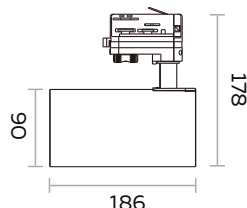

KH-045 Non Dimmable

W	CRI	Flux	Optic	Code
30W	≥90 / ≥95	2850Lm	15°/24°/38°/50°	KH 045 SERIES

KH-045 0-10V Dimmable

W	CRI	Flux	Optic	Code
30W	≥90 / ≥95	2850Lm	15°/24°/38°/50°	KH 045 SERIES

KH-045 Triac Dimmable

W	CRI	Flux	Optic	Code
30W	≥90 / ≥95	2850Lm	15°/24°/38°/50°	KH 045 SERIES

30W Unit:mm