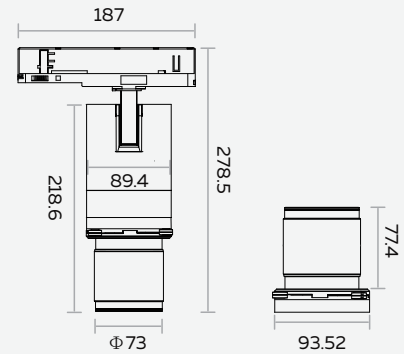

KH-049 Series

New

Special Track light for Museum and Art Gallery

KH-049

34.5°

- ☒ Black
- ☐ White

30W

34.5°

CRI: ≥90 / ≥95

- 2700K
- 3000K
- 4000K
- 5000K
- 5700K

AC200-240V 50/60Hz

4 wires/6 wires

0-10V / DALI / TUYA / CASAMBI

Warranty: 5 Years

Accessories

light data