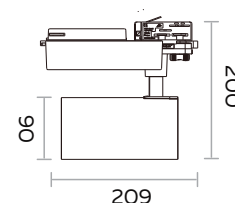

DALI/TRIAC/0-10V/2.4G RF / TUYA / CASAMBI

CITIZEN / CREE / OSRAM

Adapter on track / surface mounted

Warranty: 5 Years

30W Unit:mm

KH-045 DALI Dimmable

W	CRI	Flux	Optic	Code
30W	≥90 / ≥95	2850Lm	15°/24°/38°/50°	KH 045 SERIES