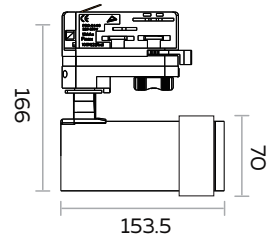

KH-046-15W-Zoom

10°–60° Zoomable

CRI: ≥ 90 / ≥ 95

2700K 3000K 4000K 5000K 5700K

80-85 Lm/W

4 wires/6 wires

Warranty: 5 Years