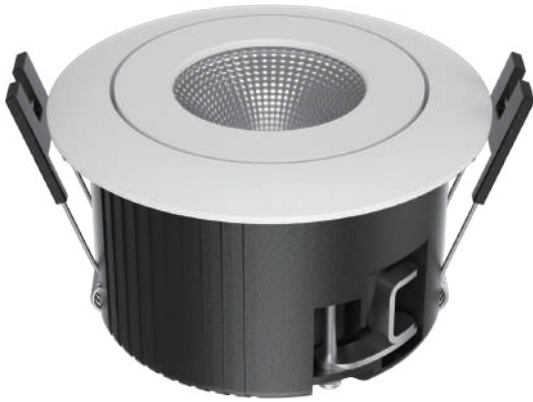

KH-GU10

90°
turning

350°
Rotated

Customization of Private Mold IP65 Downlight

KH-DL360-IP65

CE RoHS IP65

● Black

○ White