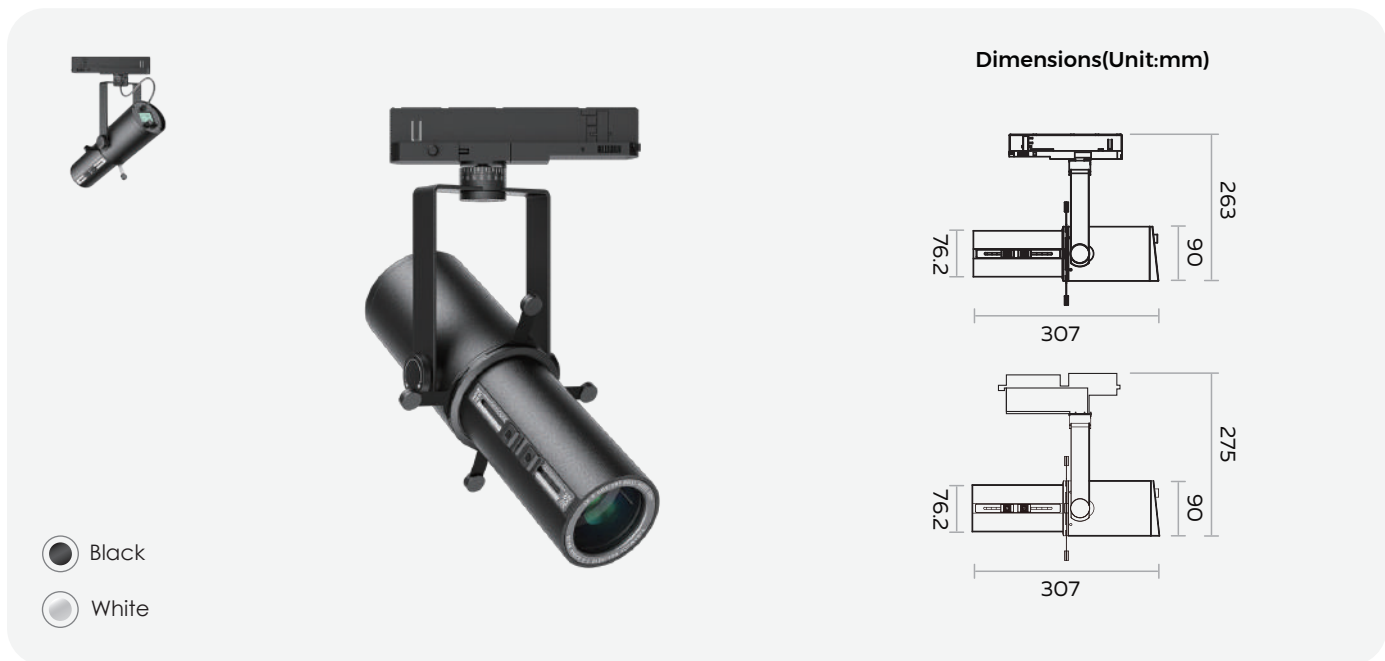

350°
Rotated

90°
turning

Special track light for Museum and Art Gallery

- ▶ Dimming
- ▶ color adjustment
- ▶ stepless focusing

KH -03 Series

Special Track light for Museum and Art Gallery

- Black
- White

30W