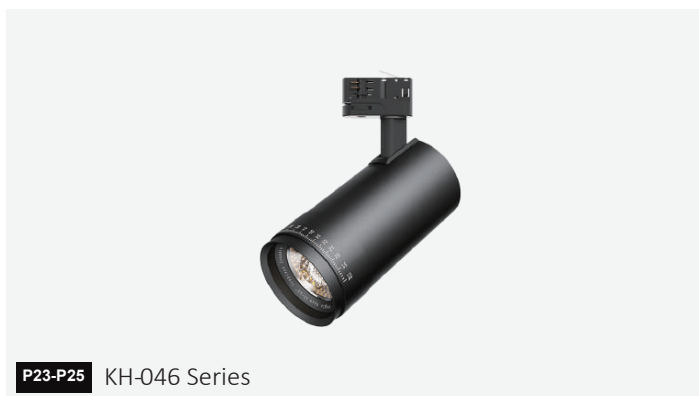

2023 New Design

Hot-sales & Popular Items

Hot-sales & Popular Items

Customization of Private Mold Items

IP65 downlight / Ceiling Lights / COB strips .

KH85105 New

350°
Rotated

350°
turning