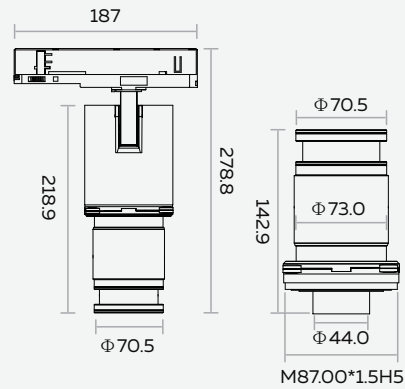

42W

65°

CRI: ≥90 / ≥95

- 2700K
- 3000K
- 4000K
- 5000K
- 5700K

AC200-240V 50/60Hz

4 wires/6 wires

0-10V / DALI / TUYA / CASAMBI

Warranty: 5 Years

Accessories

Coloured filters

GOBO

light data

lightdistance	1m
round	Φ1.3m
square	0.92mx0.92m