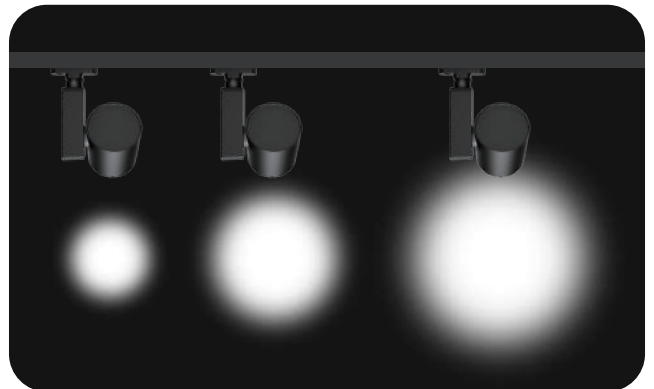

Remote control