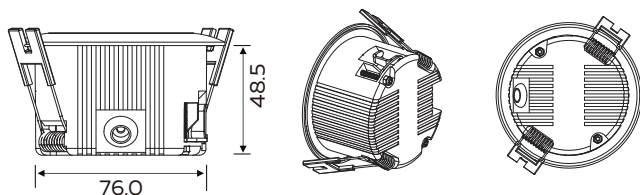

Warranty: 5Years

Dimensions(Unit:mm)

Widely Application Available

2023

Product
Catalogue

THANK YOU

Nelux Architectural Lighting Products
Whatsapp: +852 5349 0724 | sales@nelux.com.hk | www.nelux.com.hk

Tel +852 28600042 Fax +852 28600066