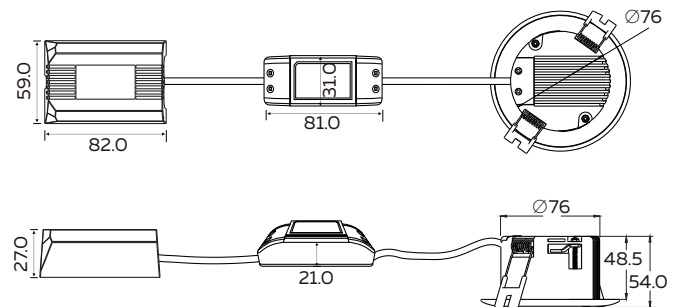

Warranty: 5Years

Dimensions(Unit:mm)

Widely Application Available

2023

Product
Catalogue

THANK YOU

Nelux Architectural Lighting Products
Whatsapp: +852 5349 0724 | sales@nelux.com.hk | www.nelux.com.hk

Tel +852 28600042 Fax +852 28600066