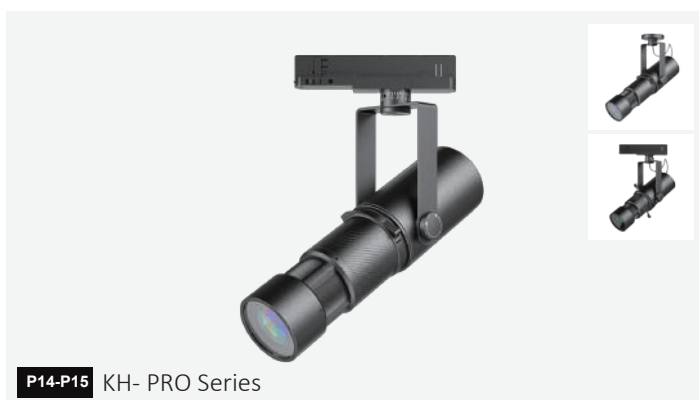

2023 New Design

Hot-sales & Popular Items

Hot-sales & Popular Items

Customization of Private Mold Items

IP65 downlight / Ceiling Lights / COB strips .

KH85105 New

350°
Rotated

350°
turning