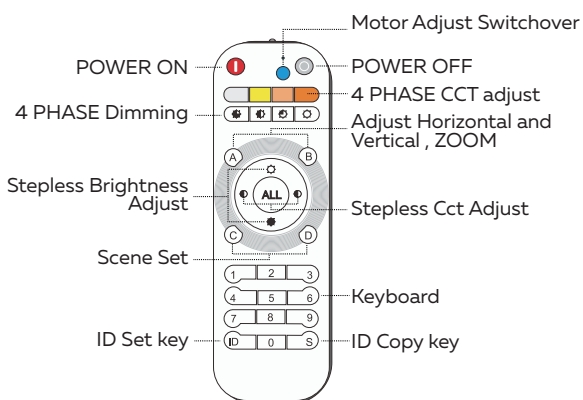

Remote control