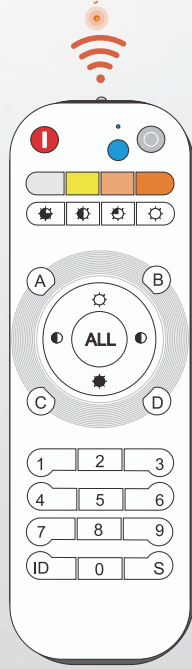

2023 New Design

Hot-sales & Popular Items

Hot-sales & Popular Items

Customization of Private Mold Items

IP65 downlight / Ceiling Lights / COB strips .

KH85105 New

350°
Rotated

350°
turning

KH85105 New

IP20

Technical Date

CRI	Flux	Optic	Code
≥90 / ≥97	75-89 LM/W	15°-40°	KH85105

30W

- 2700K
- 3000K
- 4000K
- 5000K
- 5700K

AC200-240V50/60Hz

AAG / Eutrac 4 wires/6 wires

CRI	Optic	Code
≥90 / ≥95	34.5° / 65°	KH049 Series

30W / 42W

- 2700K
- 3000K
- 4000K
- 5000K
- 5700K

AC200-240V 50/60Hz

4 wires/6 wires

0-10V / DALI / TUYA / CASAMBI

CITIZEN

OSRAM / PHILIPS