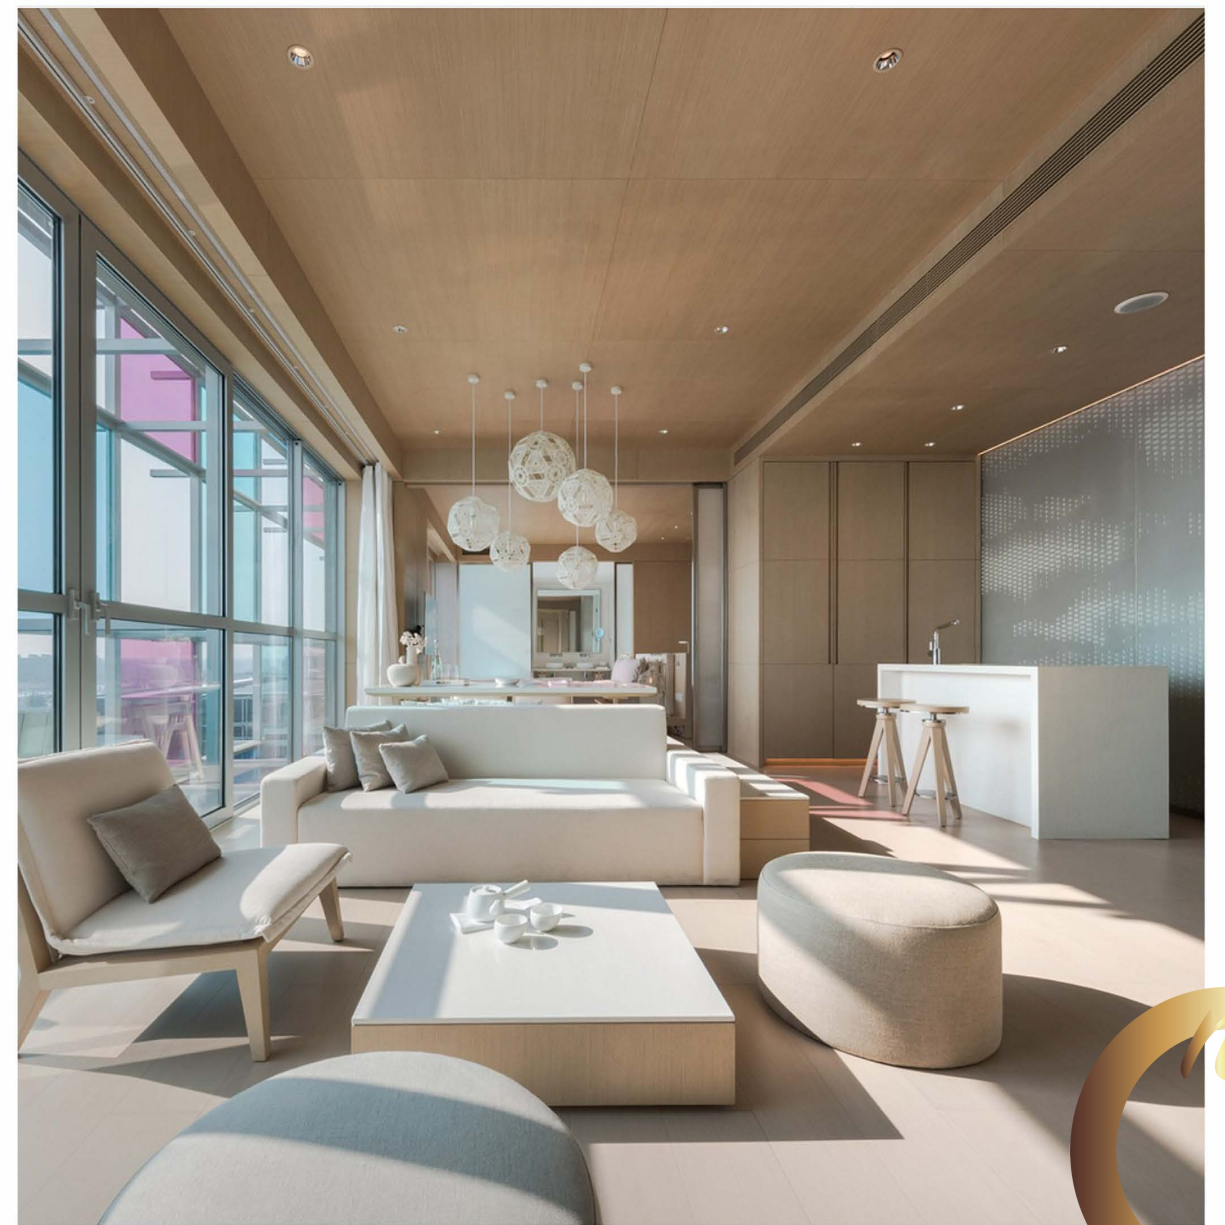

LINEAR minimalism

Simplify complexity, integrate into nature, and present a comfortable and soft light environment