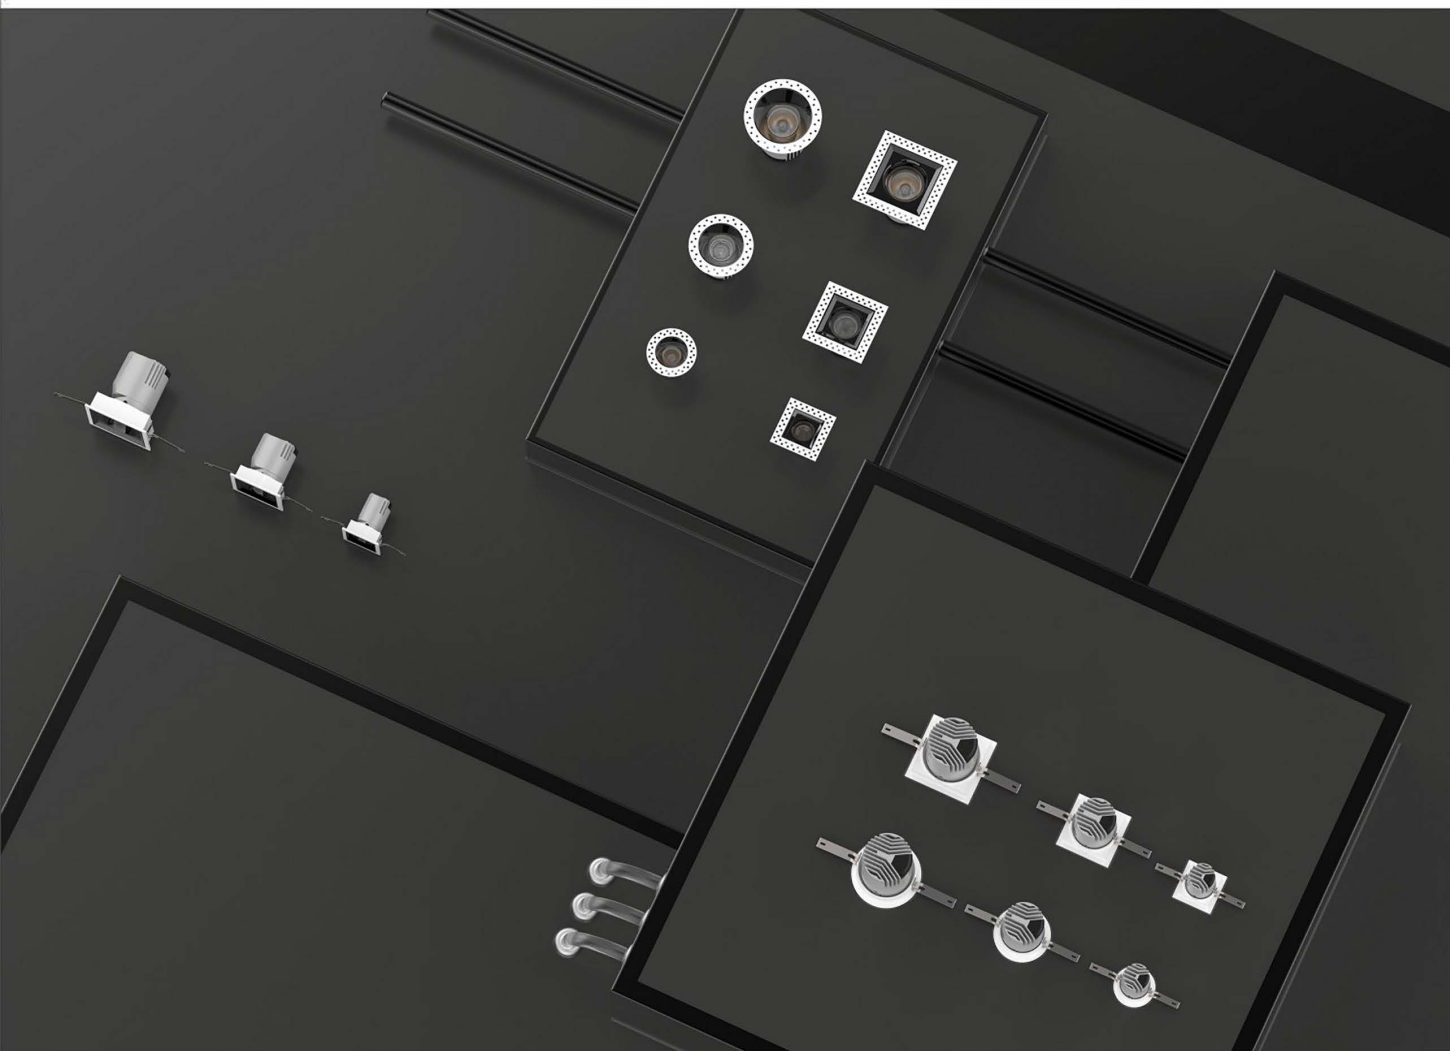

LINEAR minimalism

Simplify complexity, integrate into nature, and present a comfortable and soft light environment