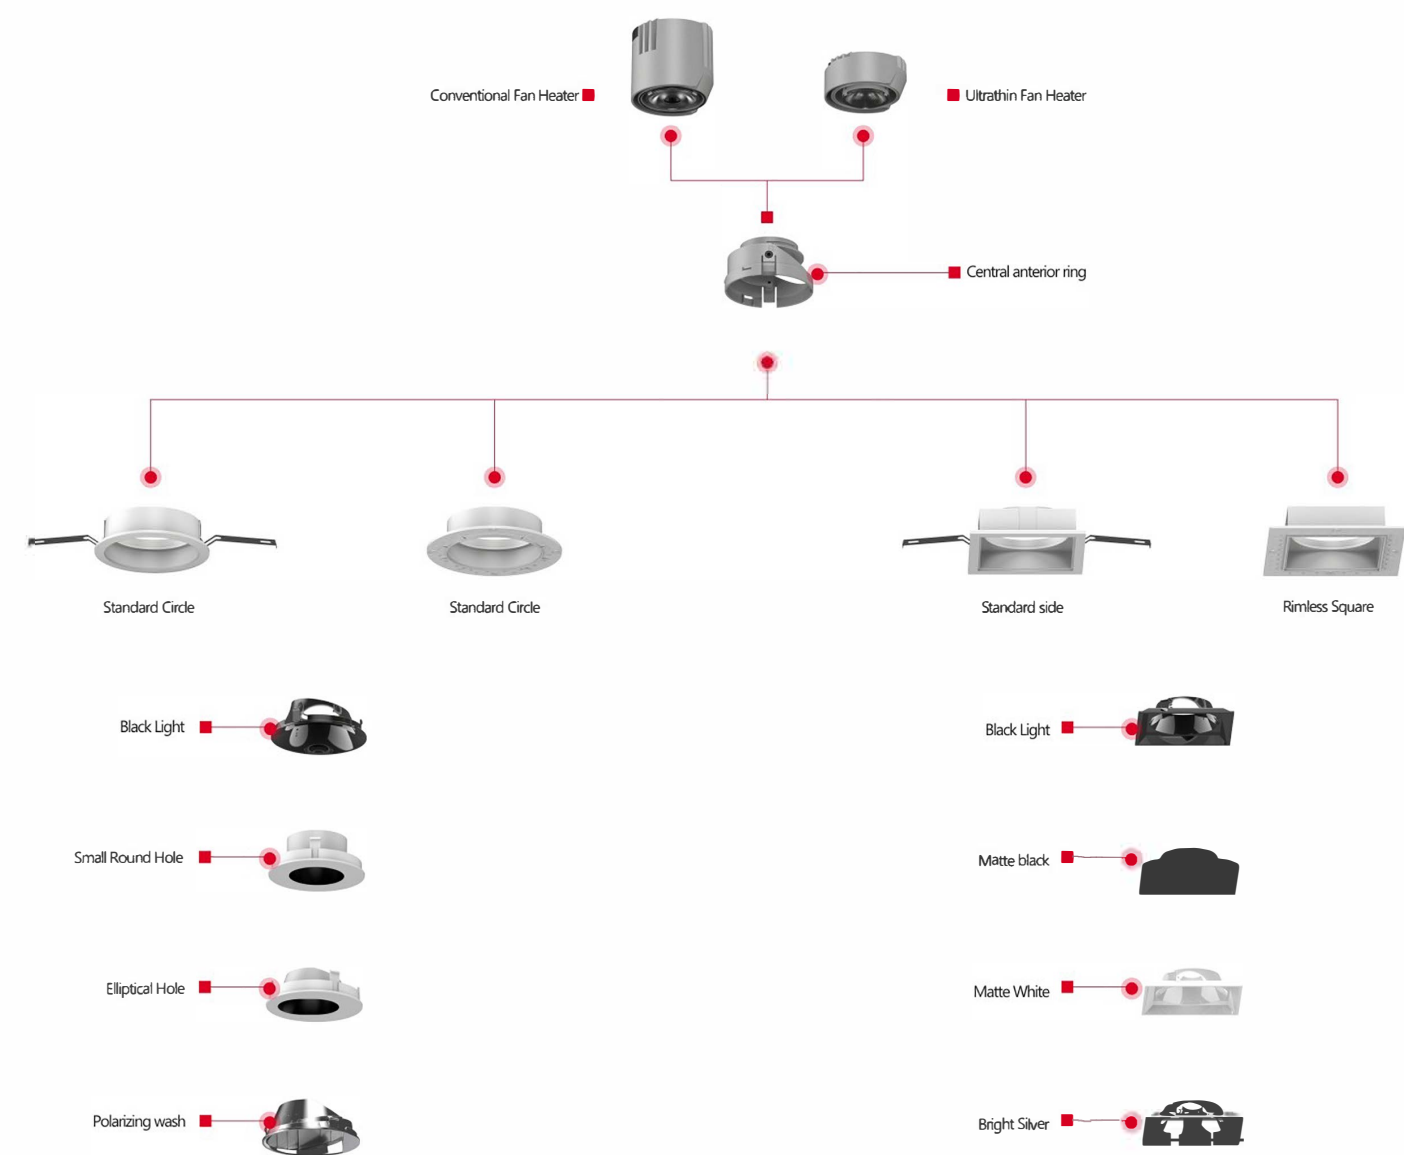

30°
355°

Φ 75mm

Reasonable convection design
heat dissipation lamp
bodyPreferred national standard ADC12
aluminum alloy casting

Choose brand optical lensHigh
reflectivity and precise light control,
uniform and full light pattern10-15-24-36-55°
multi-angle optionalMeet the application
of different space occasions

Reserved step designHoneycomb
mesh and various optical
lenses can be added

6 mm fine narrow edge

oval hole

small round hole

polarized wall washer

Precise scale, maximum 30° swing angle

Firmly press the buckles on both sides
and remove the lamp body downwards

Fold up the two shrapnel of the lamp, and then open the lamp to the ceiling, and the lamp cannot fall off.

regular face ring

1

2

3

Install the frameless face ring to the ceiling, fix it on the ceiling with screws on both sides, then flatten the face ring and the ceiling with the frame ash, and then install the lamps.