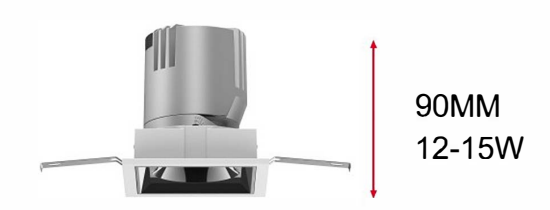

30°
355°

Φ 75mm

Reasonable convection design
heat dissipation lamp
bodyPreferred national standard ADC12
aluminum alloy casting

Choose brand optical lensHigh
reflectivity and precise light control,
uniform and full light pattern10-15-24-36-55°
multi-angle optionalMeet the application
of different space occasions

Reserved step designHoneycomb
mesh and various optical
lenses can be added

6 mm fine narrow edge

oval hole

small round hole

polarized wall washer

Precise scale, maximum 30° swing angle

Firmly press the buckles on both sides
and remove the lamp body downwards