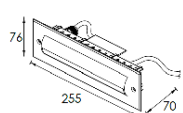

Stair and Wall light

Front cover is made by hard chrome-plated stainless steel #316L

nelux outdoor lighting

WL19563 3X2W osram

WL25576 15xSMD3030

WL19563D 12x0.2W

WL25570R 54xSMD2835

WL25570 28xSMD3030