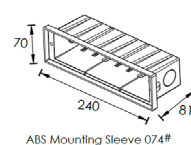

Stair and Wall light

Front cover is made by hard chrome-plated stainless steel #316L

nelux outdoor lighting

WL19563 3X2W osram

WL25576 15xSMD3030

WL19563D 12x0.2W

WL25570R 54xSMD2835

WL25570 28xSMD3030