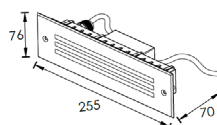

Stair and Wall light

Front cover is made by hard chrome-plated stainless steel #316L

nelux outdoor lighting

WL19563 3X2W osram

WL25576 15xSMD3030

WL19563D 12x0.2W

WL25570R 54xSMD2835

WL25570 28xSMD3030