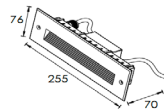

Stair and Wall light

Front cover is made by hard chrome-plated stainless steel #316L

nelux outdoor lighting

WL19563 3X2W osram

WL25576 15xSMD3030

WL19563D 12x0.2W

WL25570R 54xSMD2835

WL25570 28xSMD3030