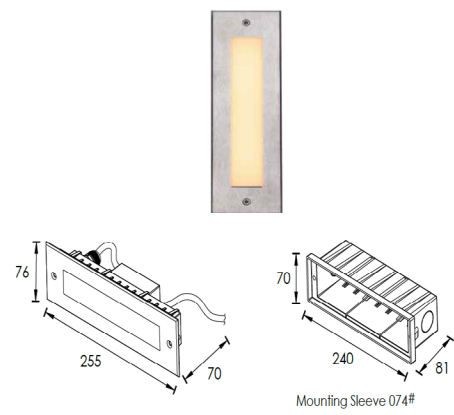

Stair and Wall light

Front cover is made by hard chrome-plated stainless steel #316L

nelux outdoor lighting

WL19563 3X2W osram

WL25576 15xSMD3030

WL19563D 12x0.2W

WL25570R 54xSMD2835

WL25570 28xSMD3030

WL25570 28xSMD3030

Applications

WL25576V 2X1.5W

WL25570DB-V diffuser beam 54XSMD2835

WL176110R & WL176110R 18X0.2W

WL15562R & WL15562 1X3W

WL10085R & WL10085 10X0.5W

WL7572R & WL75723X0.7W