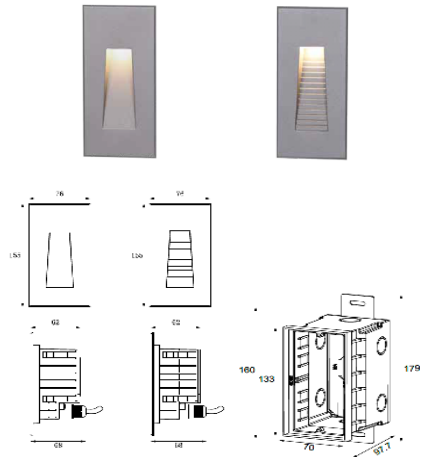

Stair and Wall light

Front cover is made by hard chrome-plated stainless steel #316L

nelux outdoor lighting

WL19563 3X2W osram

WL25576 15xSMD3030

WL19563D 12x0.2W

WL25570R 54xSMD2835

WL25570 28xSMD3030

WL25570 28xSMD3030

Applications

WL25576V 2X1.5W

WL25570DB-V diffuser beam 54XSMD2835

WL176110R & WL176110R 18X0.2W

WL15562R & WL15562 1X3W

WL10085R & WL10085 10X0.5W

WL7572R & WL75723X0.7W