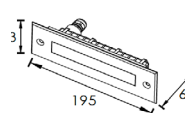

Stair and Wall light

Front cover is made by hard chrome-plated stainless steel #316L

nelux outdoor lighting

WL25570 28xSMD3030

Applications