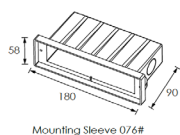

Stair and Wall light

Front cover is made by hard chrome-plated stainless steel #316L

nelux outdoor lighting

WL19563 3X2W osram

WL25576 15xSMD3030

WL19563D 12x0.2W

WL25570R 54xSMD2835

WL25570 28xSMD3030