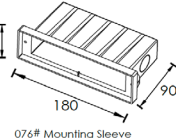

WL25570 28xSMD3030