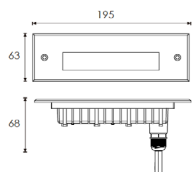

Stair and Wall light

Front cover is made by hard chrome-plated stainless steel #316L

nelux outdoor lighting

WL19563 3X2W osram

WL25576 15xSMD3030

WL19563D 12x0.2W

WL25570R 54xSMD2835

WL25570 28xSMD3030