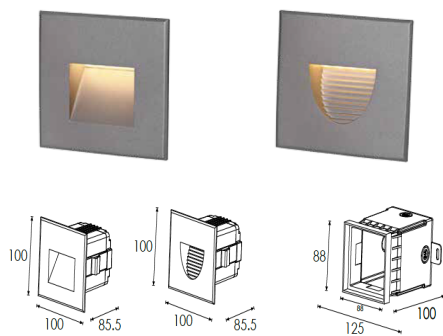

Stair and Wall light

Front cover is made by hard chrome-plated stainless steel #316L

nelux outdoor lighting

WL19563 3X2W osram

WL25576 15xSMD3030

WL19563D 12x0.2W

WL25570R 54xSMD2835

WL25570 28xSMD3030

WL25570 28xSMD3030

Applications

WL25576V 2X1.5W

WL25570DB-V diffuser beam 54XSMD2835

WL176110R & WL176110R 18X0.2W

WL15562R & WL15562 1X3W

WL10085R & WL10085 10X0.5W

WL7572R & WL75723X0.7W