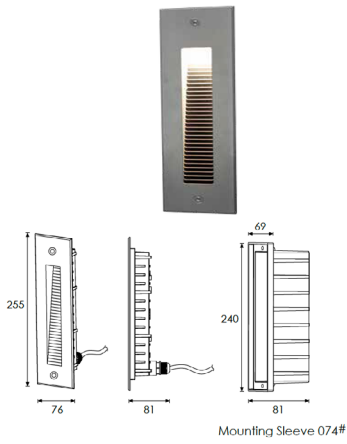

Stair and Wall light

Front cover is made by hard chrome-plated stainless steel #316L

nelux outdoor lighting

WL19563 3X2W osram

WL25576 15xSMD3030

WL19563D 12x0.2W

WL25570R 54xSMD2835

WL25570 28xSMD3030

WL25570 28xSMD3030

Applications

WL25576V 2X1.5W

WL25570DB-V diffuser beam 54XSMD2835

WL176110R & WL176110R 18X0.2W

WL15562R & WL15562 1X3W

WL10085R & WL10085 10X0.5W

WL7572R & WL75723X0.7W