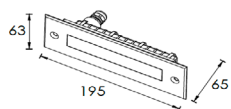

Stair and Wall light

Front cover is made by hard chrome-plated stainless steel #316L

nelux outdoor lighting

WL19563 3X2W osram

WL25576 15xSMD3030

WL19563D 12x0.2W

WL25570R 54xSMD2835

WL25570 28xSMD3030