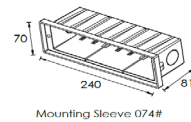

Stair and Wall light

Front cover is made by hard chrome-plated stainless steel #316L

nelux outdoor lighting

WL19563 3X2W osram

WL25576 15xSMD3030

WL19563D 12x0.2W

WL25570R 54xSMD2835

WL25570 28xSMD3030