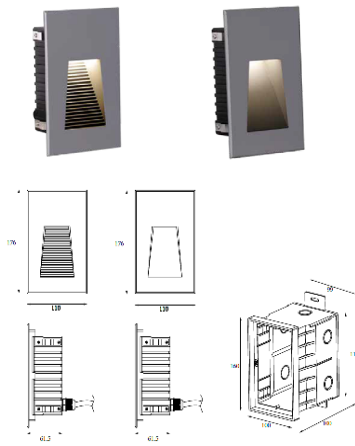

Stair and Wall light

Front cover is made by hard chrome-plated stainless steel #316L

nelux outdoor lighting

WL19563 3X2W osram

WL25576 15xSMD3030

WL19563D 12x0.2W

WL25570R 54xSMD2835

WL25570 28xSMD3030

WL25570 28xSMD3030

Applications

WL25576V 2X1.5W

WL25570DB-V diffuser beam 54XSMD2835

WL176110R & WL176110R 18X0.2W

WL15562R & WL15562 1X3W

WL10085R & WL10085 10X0.5W

WL7572R & WL75723X0.7W