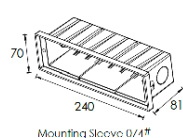

Stair and Wall light

Front cover is made by hard chrome-plated stainless steel #316L

nelux outdoor lighting

WL19563 3X2W osram

WL25576 15xSMD3030

WL19563D 12x0.2W

WL25570R 54xSMD2835

WL25570 28xSMD3030